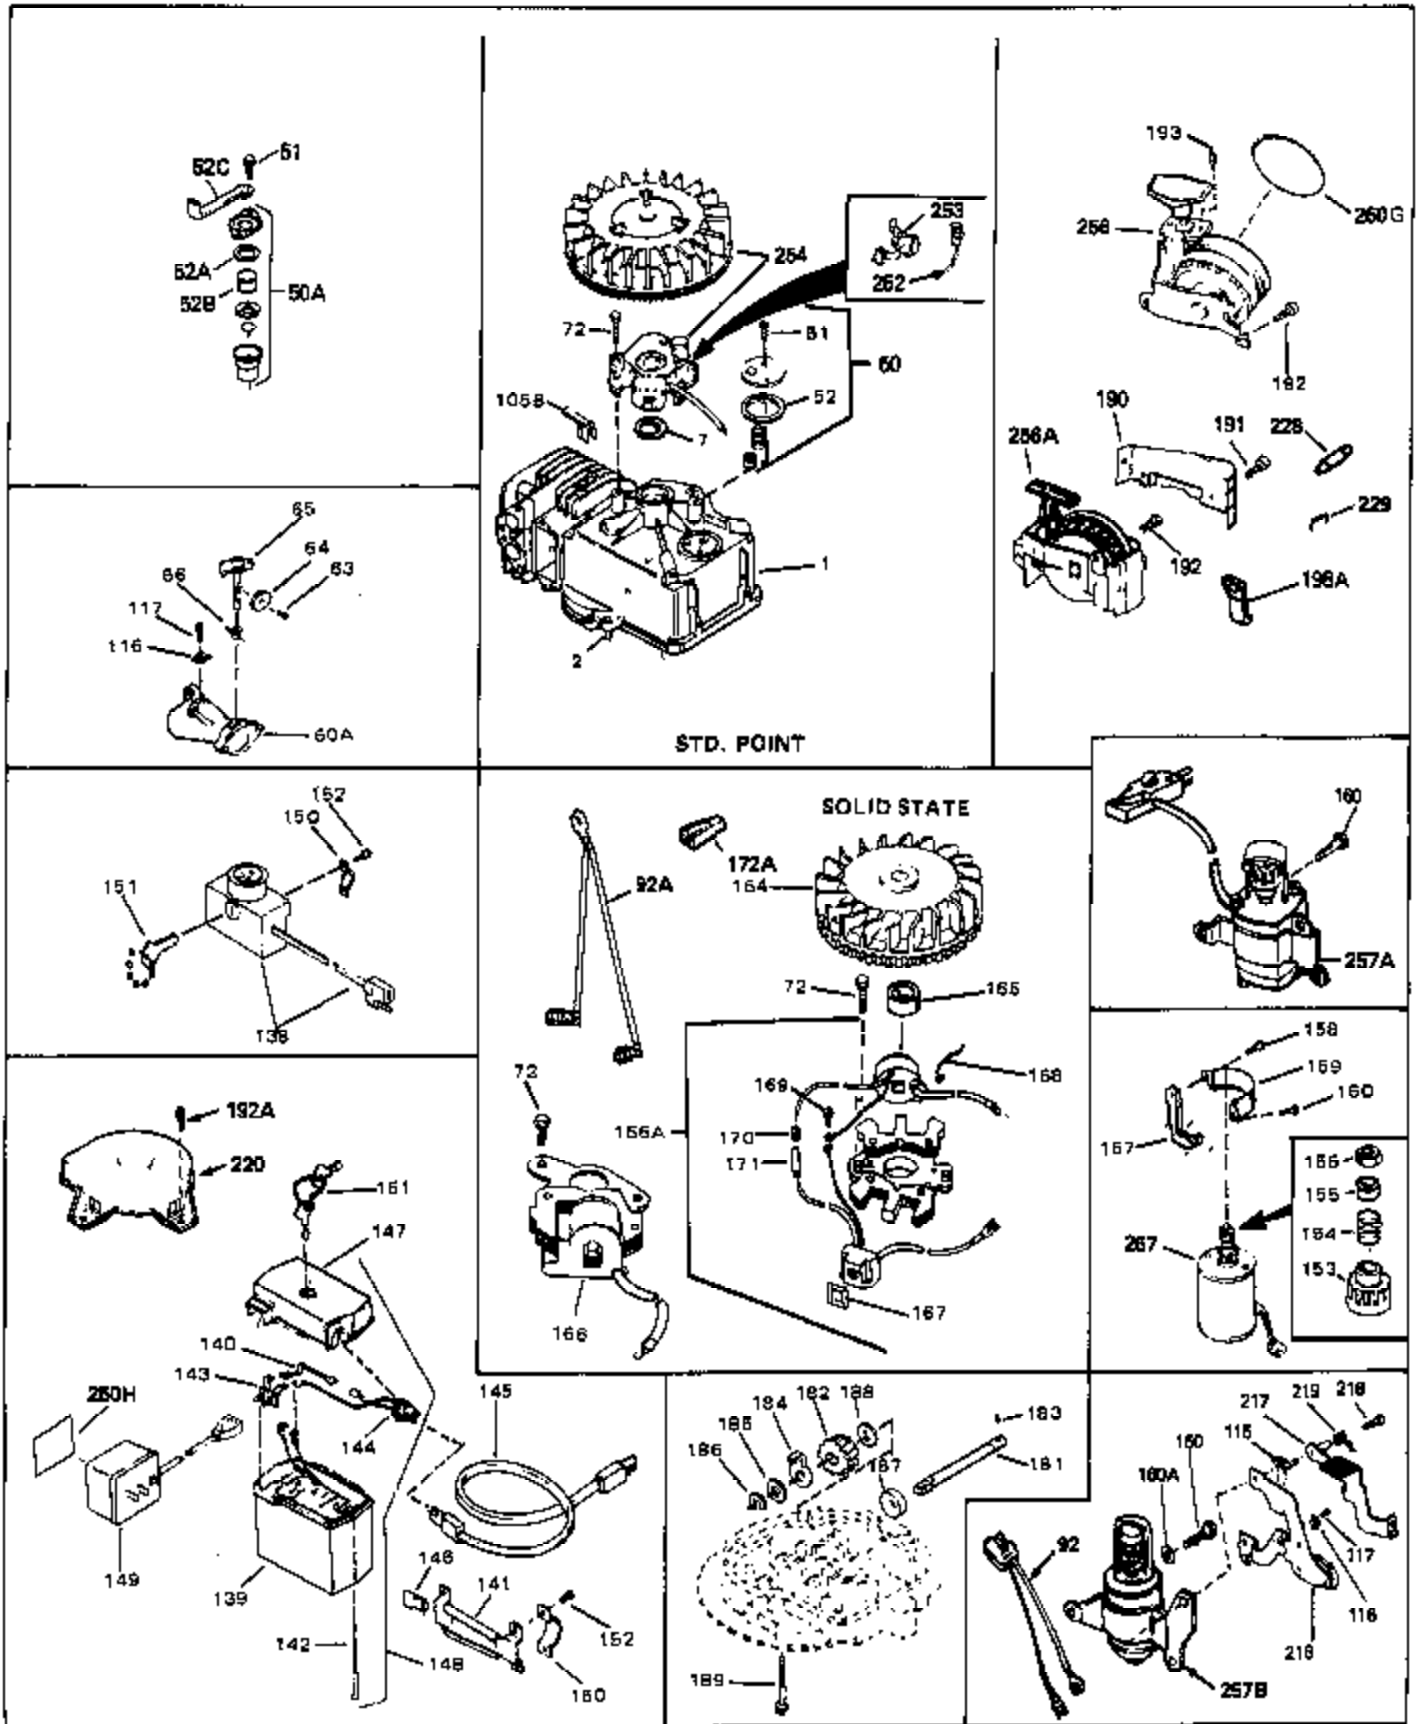

Ref #	Part Number	Qty	Description
54	34337	0	Link, Governor spring
55	32755	0	Cover, Valve spring box
56	27234	0	Gasket, Breather cover
57	650128	0	Screw
59	34690	0	Gasket, Intake
60	31384A	0	Pipe, Intake
61	6201	0	Screw
62	650451	0	Screw
67	26756	0	Gasket, Carburetor
71	29752	0	Nut
75	32972	0	Cleaner, Air
76	33168	0	Clamp, Corbin
99	650831	0	Screw, Hex washer hd. Powerlok thread,
100	30200	0	Screw
102	34118	0	Cap, Fuel filler (Red Plastic) (Spurt
102	410144B	0	Cap, Fuel filler (White Plastic) (Std.)
103	29774	0	Line, Fuel (Braided 8.25")
103	30705	0	Line, Fuel (Braided 16")
103	34357	0	Line, Fuel (Epichlorohydrin 6-3/4")
104	26460	0	Clamp, Fuel line
105A	30593	0	Clip, Magneto wire
115	610973	0	Terminal Assy.
121	650795	0	Screw, Hex hd. cap, Sems, 1/4-20 x 2-5/16
124	650562	0	Screw
125	34265	0	Gasket, Oil fill tube
125	34282	0	"O" Ring (.612 I.D. x .812 O.D. x .103
126	34264	0	Tube Assy., Oil fill (Plastic)
127	33590	0	"O" Ring
128	34267	0	Dipstick, Oil (Twist Lock)
129	610118	0	Cover, Spark plug
130	650816	0	Nut, Flywheel
131	650815	0	Washer, Belleville
161	34353	0	Primer Assy.
162	32180C	0	Line, Primer
165	34080	0	Spacer, Flywheel key
192A	0	0	Rivet, Pop (3/16" Dia.)
199	650814	0	Screw, Hex hd. Sems, 10-24 x 1
200	611046A	0	Flywheel
201	34443A	0	Solid State Assy.
201	730207	0	Magneto-to-Solid State Conversion Kit
251	631021	0	Inlet Needle, Seat & Clip Assy.
255	632086	0	Carburetor
258	33238C	0	Gasket Set