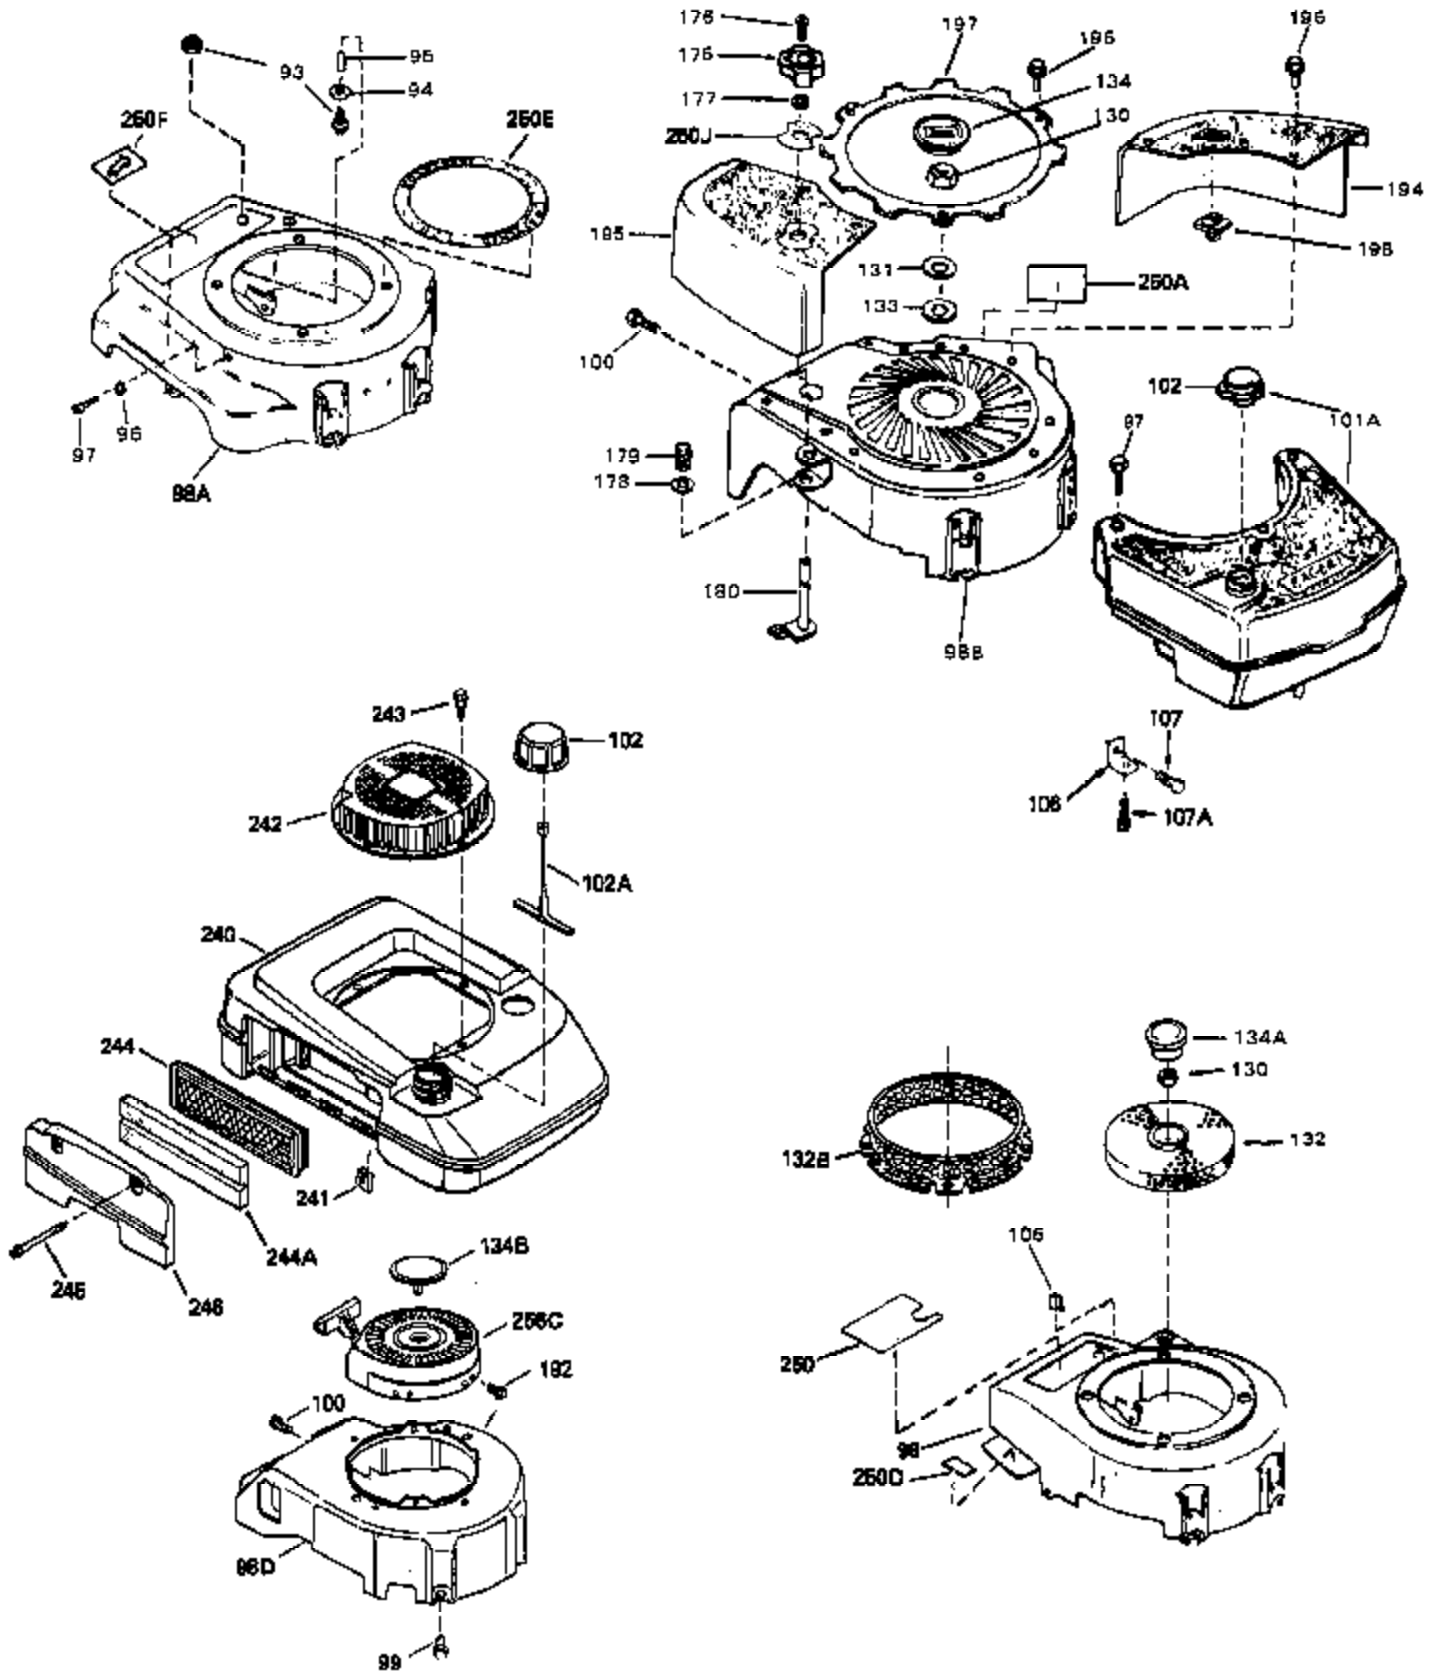

Ref #	Part Number	Qty	Description
98B	34375	0	Housing, Blower
99	650831	0	Screw, Hex washer hd. Powerlok thread,
100	30200	0	Screw
102	34118	0	Cap, Fuel filler (Red Plastic) (Spurt
102	410144B	0	Cap, Fuel filler (White Plastic) (Std.)
130	650816	0	Nut, Flywheel
131	650815	0	Washer, Belleville
134	34113	0	Plug, Screen
192	650802	0	Screw, Hex washer hd. taptite, 1/4-20 x 5/8
250	34442A	0	Decal, Instruction