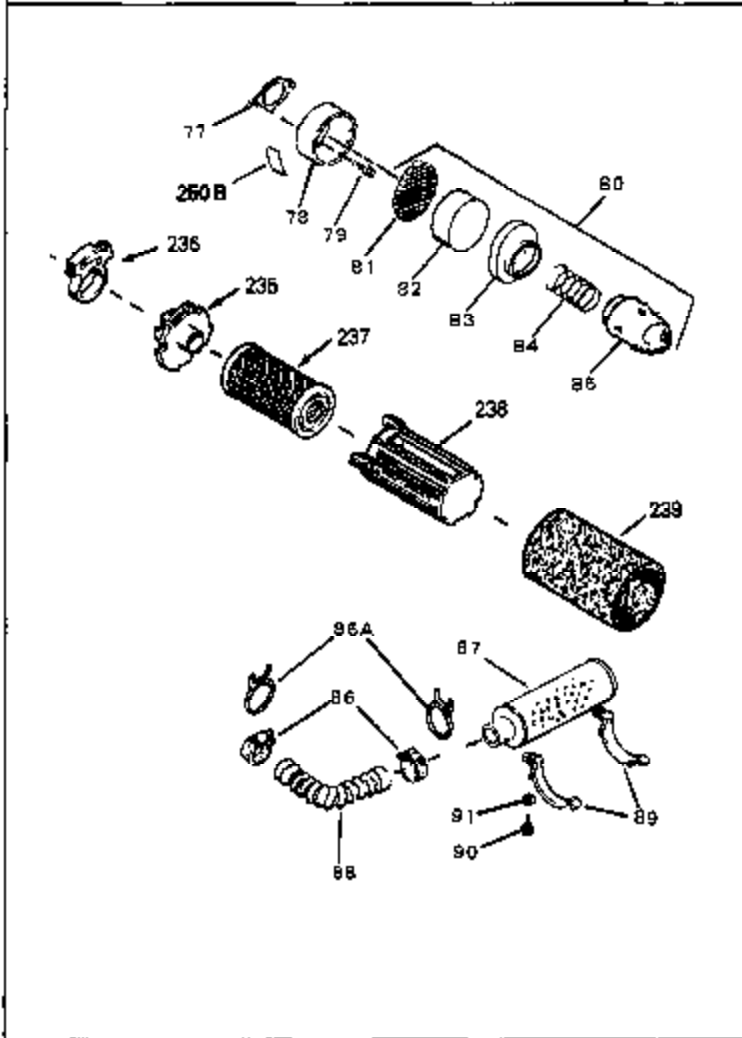

Ref #	Part Number	Qty	Description
77	27272	0	Gasket, Air cleaner
108	32410	0	Knob, Speed control
109A	34388	0	Control Assy., Speed
114	30200	0	Screw
115	610973	0	Terminal Assy.
120D	34591	0	Muffler
122	33753	0	Plate, Lock
202	30551	0	Spring, Breaker box dust cover
203	610947	0	Cover, Breaker box dust
204	610955	0	Gasket, Dust cover
205	30992	0	Cam, Breaker
207	610385	0	Washer, Terminal
208	610408	0	Nut, Terminal
209	29181	0	Screw & Washer Assy., Breaker
210	610593	0	Screw, Condenser fastening
211	33356	0	Terminal, Ground
214	611006	0	Stator Plate Assy.
215	30549	0	Felt, Cam wiper
239	35435	0	Filter, Pre-Air (Poly)
252	30548B	0	Condenser
253	30547A	0	Contact Assy., Breaker