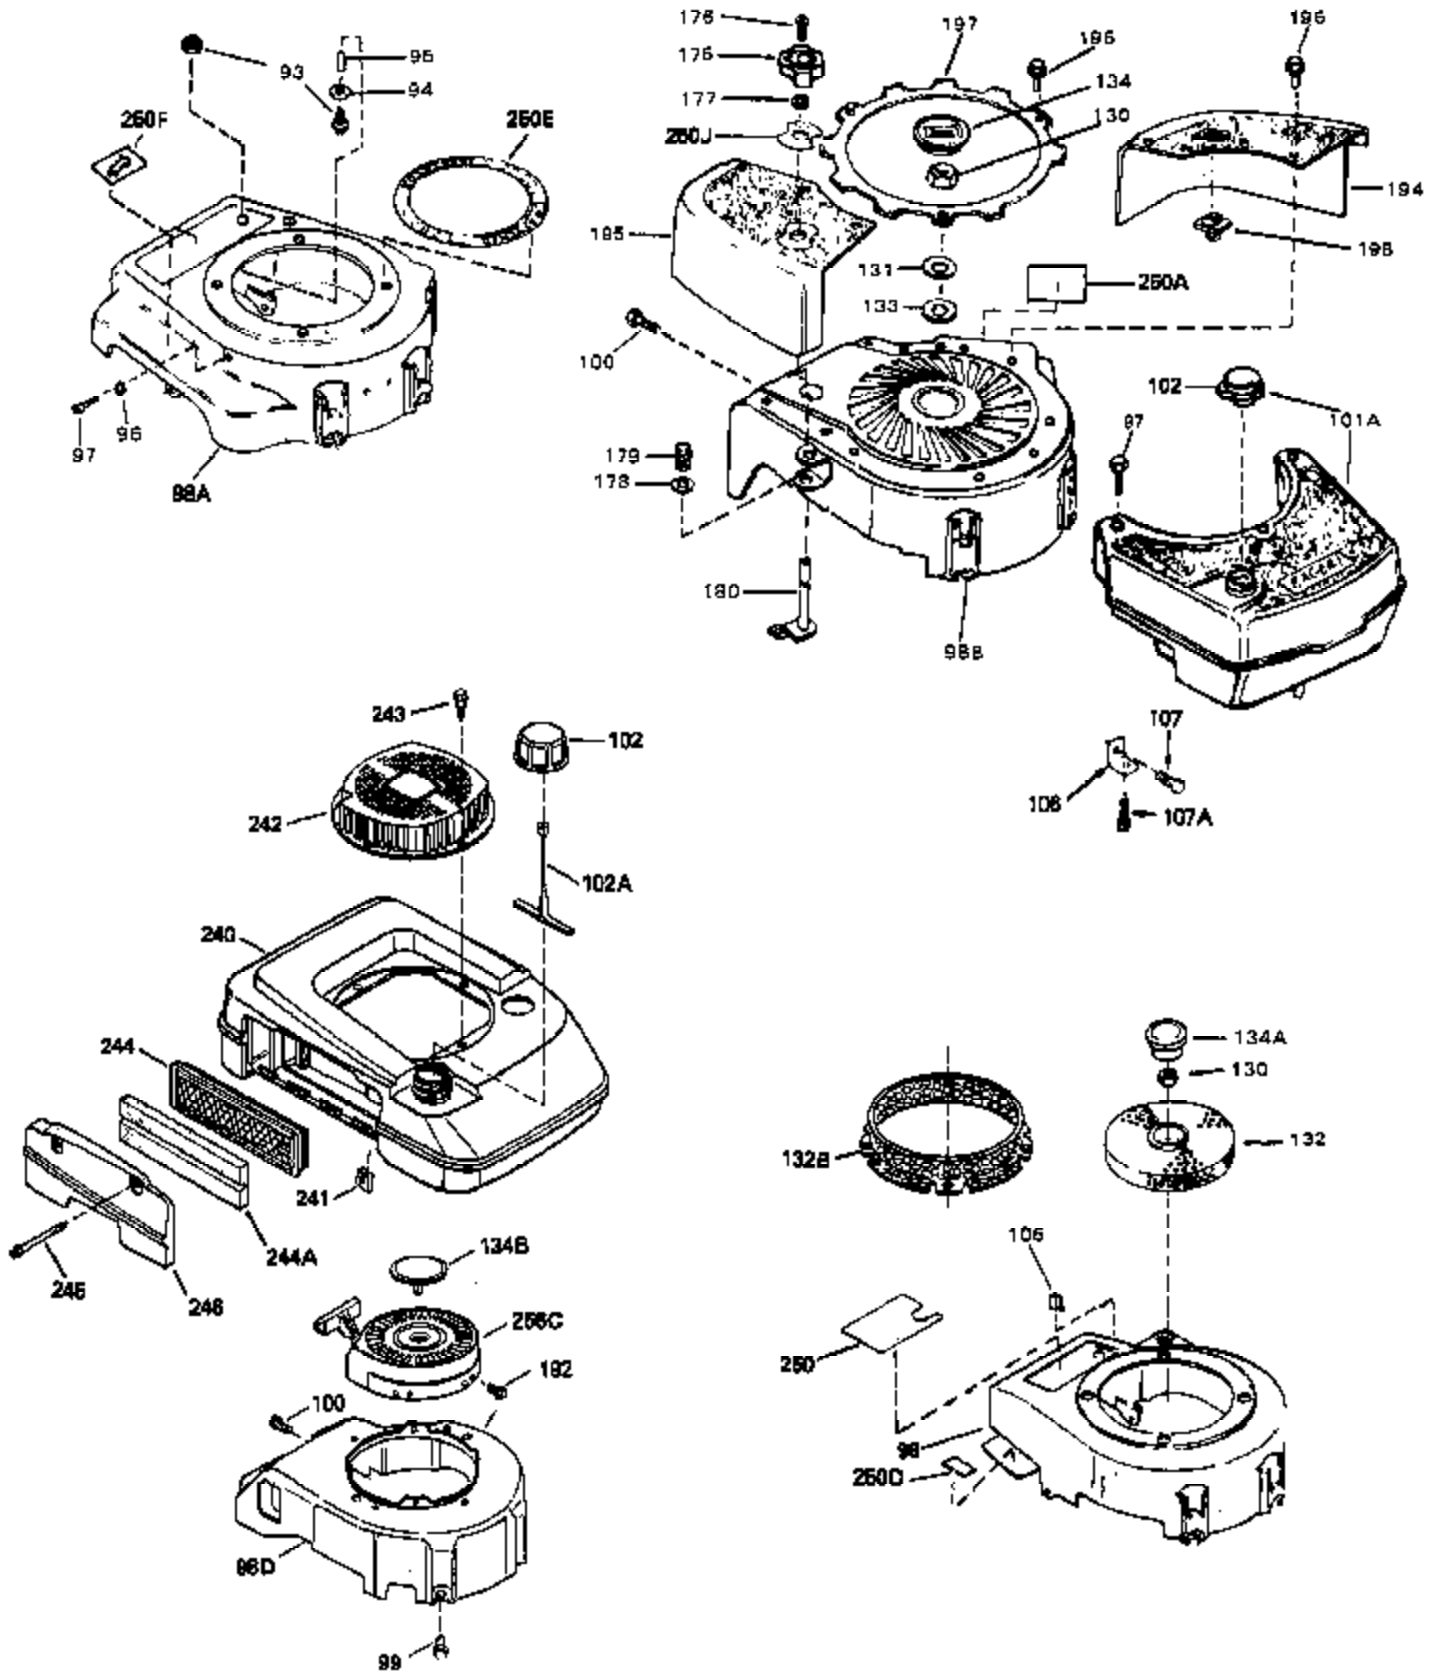

Ref #	Part Number	Qty	Description
54	34337	0	Link, Governor spring
55	32755	0	Cover, Valve spring box
56	27234	0	Gasket, Breather cover
57	650128	0	Screw
59	34690	0	Gasket, Intake
60	31384A	0	Pipe, Intake
61	6201	0	Screw
62	650451	0	Screw
67	26756	0	Gasket, Carburetor
71	29752	0	Nut
75	32972	0	Cleaner, Air
76	33168	0	Clamp, Corbin
99	650831	0	Screw, Hex washer hd. Powerlok thread,
100	30200	0	Screw
102	34118	0	Cap, Fuel filler (Red Plastic) (Spurt
102	410144B	0	Cap, Fuel filler (White Plastic) (Std.)
103	29774	0	Line, Fuel (Braided 8.25")
103	30705	0	Line, Fuel (Braided 16")
103	34357	0	Line, Fuel (Epichlorohydrin 6-3/4")
104	26460	0	Clamp, Fuel line
105A	30593	0	Clip, Magneto wire
115	610973	0	Terminal Assy.
121	650795	0	Screw, Hex hd. cap, Sems, 1/4-20 x 2-5/16
124	650562	0	Screw
125	34265	0	Gasket, Oil fill tube
125	34282	0	"O" Ring (.612 I.D. x .812 O.D. x .103
126	34264	0	Tube Assy., Oil fill (Plastic)
127	33590	0	"O" Ring
128	34267	0	Dipstick, Oil (Twist Lock)
129	610118	0	Cover, Spark plug
130	650816	0	Nut, Flywheel
131	650815	0	Washer, Belleville
161	34353	0	Primer Assy.
162	32180C	0	Line, Primer
165	34080	0	Spacer, Flywheel key
192A	0	0	Rivet, Pop (3/16" Dia.)
199	650814	0	Screw, Hex hd. Sems, 10-24 x 1
200	611046A	0	Flywheel
201	34443A	0	Solid State Assy.
201	730207	0	Magneto-to-Solid State Conversion Kit
251	631021	0	Inlet Needle, Seat & Clip Assy.
255	632086	0	Carburetor
258	33238C	0	Gasket Set

Ref #	Part Number	Qty	Description
	1 34959	0	Cylinder Assy. (2-5/8" Bore)
	2 26727	0	Pin, Dowel
	50 34215	0	Breather Assy.
	51 30200	0	Screw
	52 32760	0	Gasket, Breather
	63 650506	0	Screw
	64 631036	0	Shutter, Throttle
	65 631530	0	Shaft Assy., Throttle
	66 631066	0	Spring, Return
	92A 34231	0	Wire, Ground (One female fitting & one
	115 610973	0	Terminal Assy.
	165 34080	0	Spacer, Flywheel key
	192A 0	0	Rivet, Pop (3/16" Dia.)
	192 650802	0	Screw, Hex washer hd. taptite, 1/4-20 x 5/8
	256A 590531	0	Starter, Side mount rewind