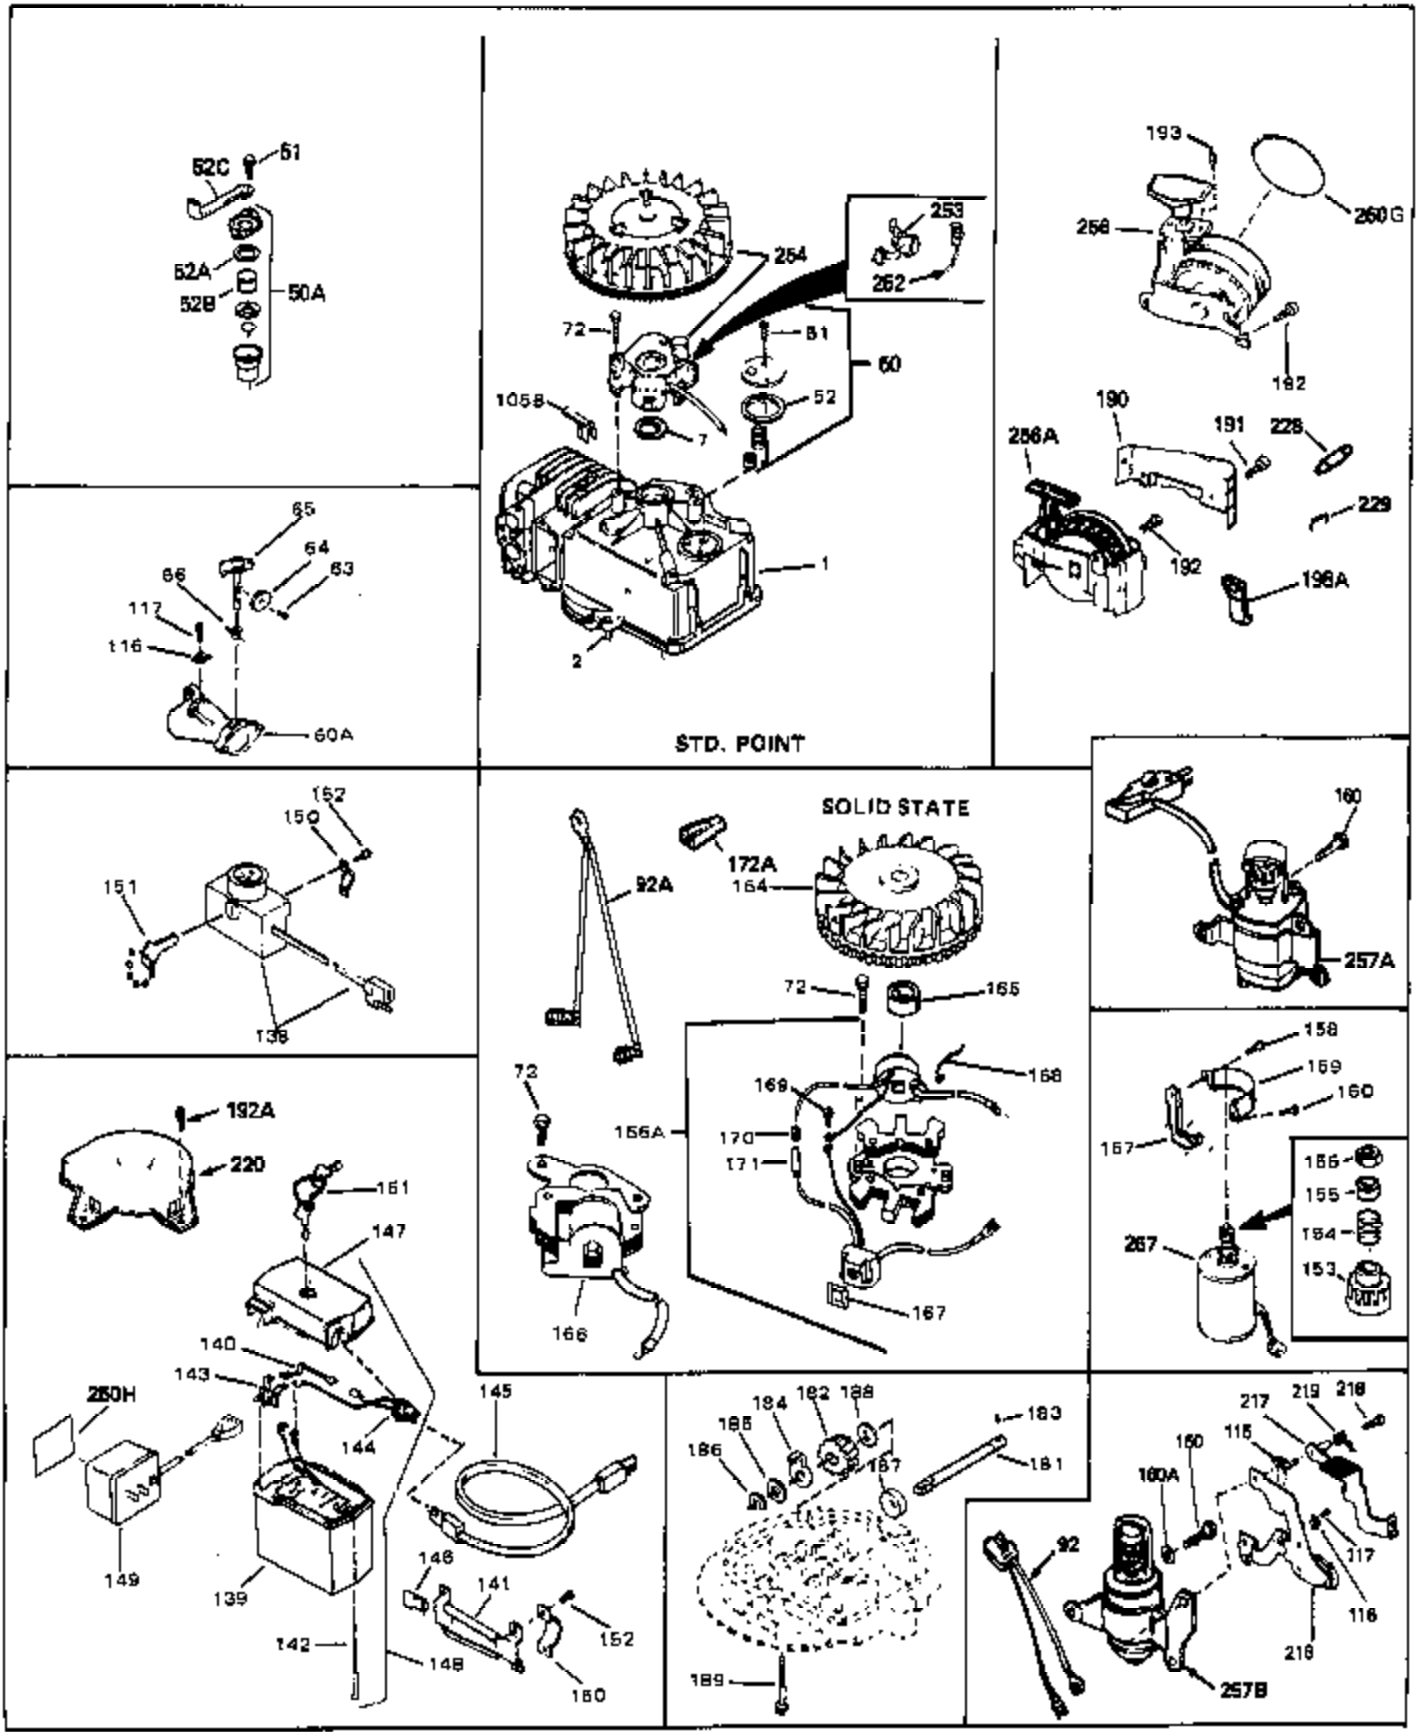

Ref #	Part Number	Qty	Description
54	34337	0	Link, Governor spring
55	32755	0	Cover, Valve spring box
56	27234	0	Gasket, Breather cover
57	650128	0	Screw
59	34690	0	Gasket, Intake
60	31384A	0	Pipe, Intake
61	6201	0	Screw
62	650451	0	Screw
67	26756	0	Gasket, Carburetor
71	29752	0	Nut
75	32972	0	Cleaner, Air
76	33168	0	Clamp, Corbin
99	650831	0	Screw, Hex washer hd. Powerlok thread,
100	30200	0	Screw
102	34118	0	Cap, Fuel filler (Red Plastic) (Spurt
102	410144B	0	Cap, Fuel filler (White Plastic) (Std.)
103	29774	0	Line, Fuel (Braided 8.25")
103	30705	0	Line, Fuel (Braided 16")
103	34357	0	Line, Fuel (Epichlorohydrin 6-3/4")
104	26460	0	Clamp, Fuel line
105A	30593	0	Clip, Magneto wire
115	610973	0	Terminal Assy.
121	650795	0	Screw, Hex hd. cap, Sems, 1/4-20 x 2-5/16
124	650562	0	Screw
125	34265	0	Gasket, Oil fill tube
125	34282	0	"O" Ring (.612 I.D. x .812 O.D. x .103
126	34264	0	Tube Assy., Oil fill (Plastic)
127	33590	0	"O" Ring
128	34267	0	Dipstick, Oil (Twist Lock)
129	610118	0	Cover, Spark plug
130	650816	0	Nut, Flywheel
131	650815	0	Washer, Belleville
161	34353	0	Primer Assy.
162	32180C	0	Line, Primer
165	34080	0	Spacer, Flywheel key
192A	0	0	Rivet, Pop (3/16" Dia.)
199	650814	0	Screw, Hex hd. Sems, 10-24 x 1
200	611046A	0	Flywheel
201	34443A	0	Solid State Assy.
201	730207	0	Magneto-to-Solid State Conversion Kit
251	631021	0	Inlet Needle, Seat & Clip Assy.
255	632086	0	Carburetor
258	33238C	0	Gasket Set

Ref #	Part Number	Qty	Description
	1 34959	0	Cylinder Assy. (2-5/8" Bore)
	2 26727	0	Pin, Dowel
	50 34215	0	Breather Assy.
	51 30200	0	Screw
	52 32760	0	Gasket, Breather
	63 650506	0	Screw
	64 631036	0	Shutter, Throttle
	65 631530	0	Shaft Assy., Throttle
	66 631066	0	Spring, Return
	92A 34231	0	Wire, Ground (One female fitting & one
	115 610973	0	Terminal Assy.
	165 34080	0	Spacer, Flywheel key
	192A 0	0	Rivet, Pop (3/16" Dia.)
	192 650802	0	Screw, Hex washer hd. taptite, 1/4-20 x 5/8
	256A 590531	0	Starter, Side mount rewind