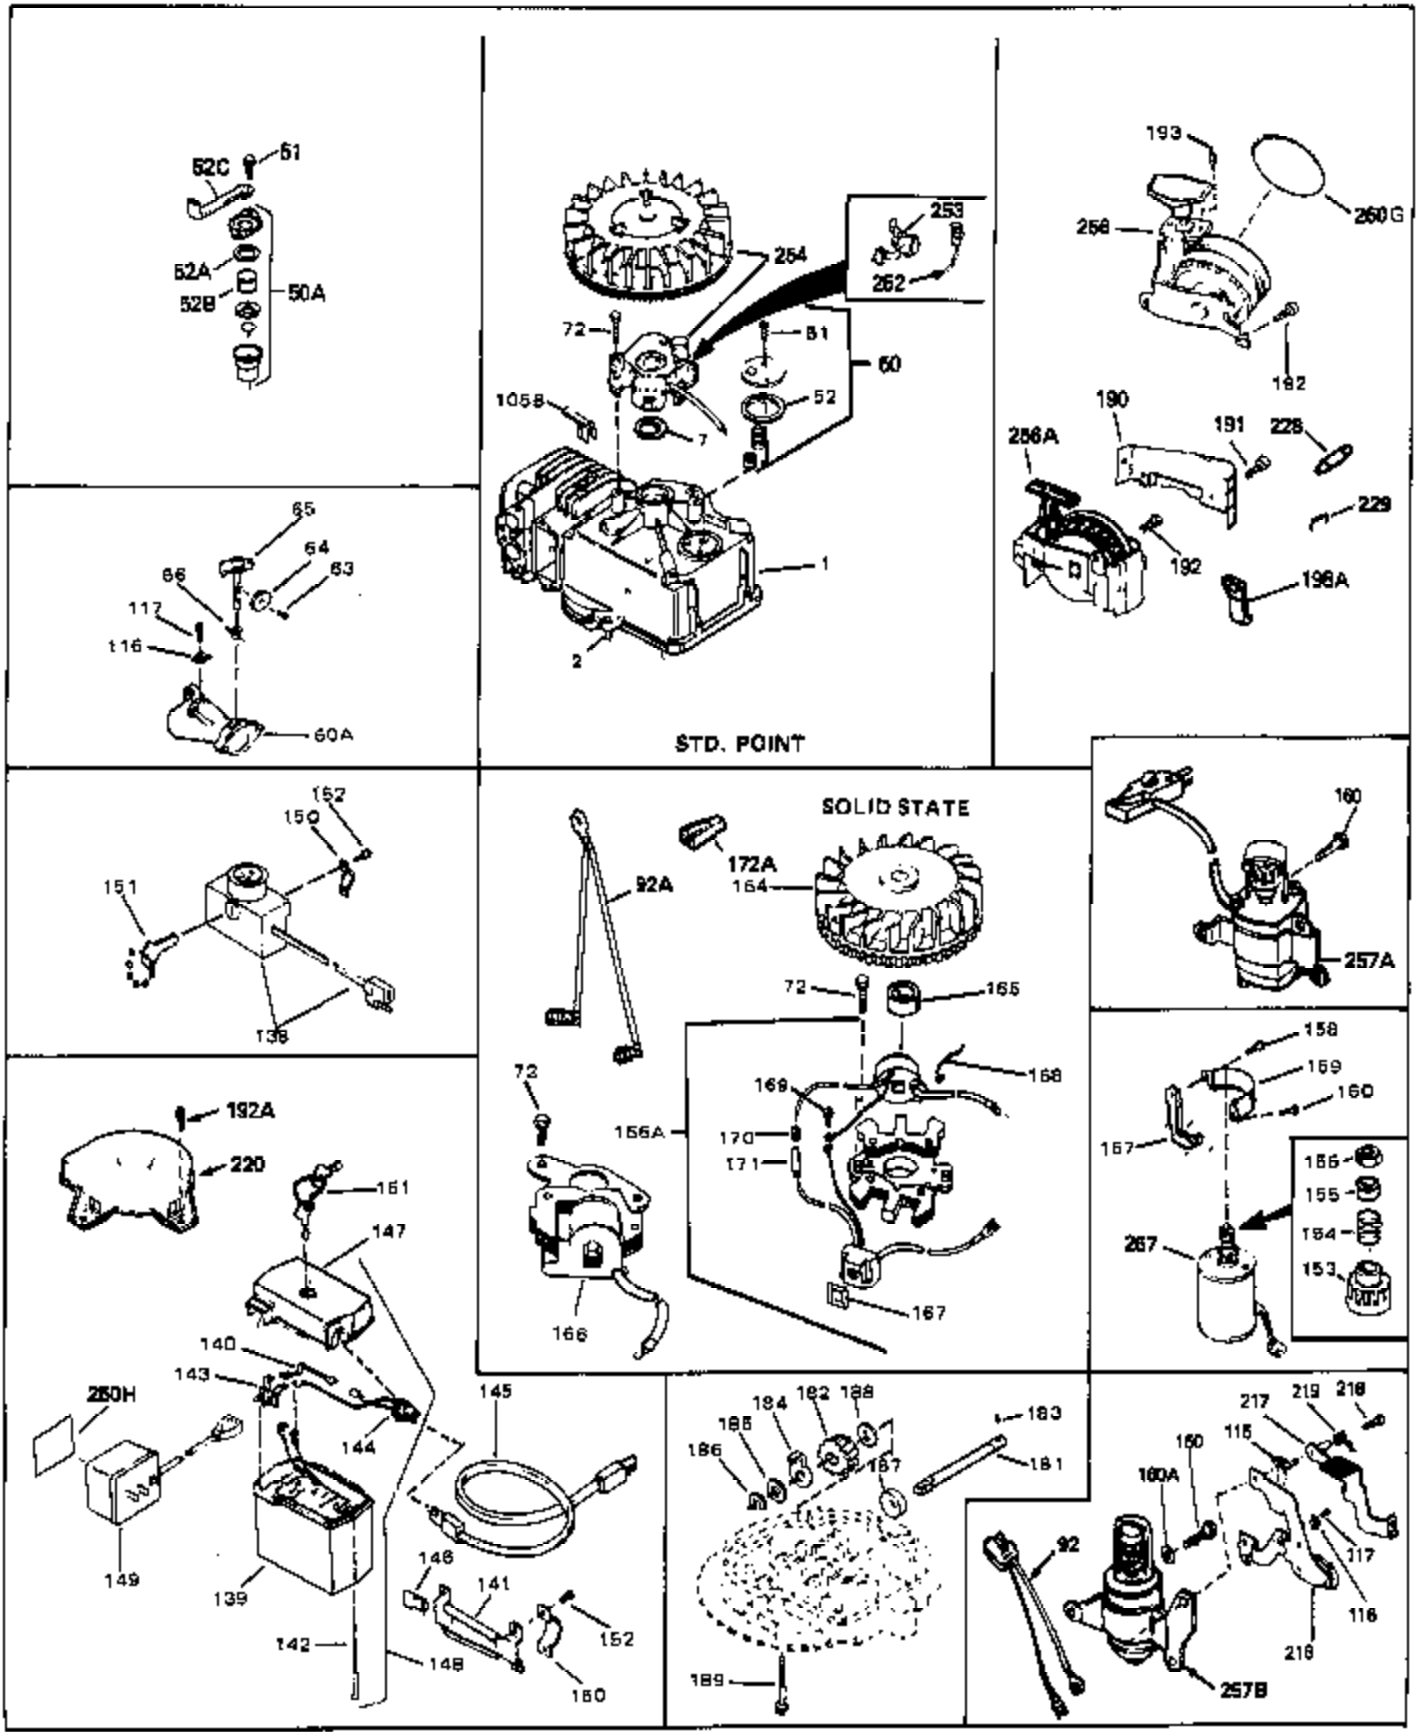

Ref #	Part Number	Qty	Description
54	34337	0	Link, Governor spring
55	32755	0	Cover, Valve spring box
56	27234	0	Gasket, Breather cover
57	650128	0	Screw
59	34690	0	Gasket, Intake
60	31384A	0	Pipe, Intake
61	6201	0	Screw
62	650451	0	Screw
67	26756	0	Gasket, Carburetor
71	29752	0	Nut
75	32972	0	Cleaner, Air
76	33168	0	Clamp, Corbin
99	650831	0	Screw, Hex washer hd. Powerlok thread,
100	30200	0	Screw
102	34118	0	Cap, Fuel filler (Red Plastic) (Spurt
102	410144B	0	Cap, Fuel filler (White Plastic) (Std.)
103	29774	0	Line, Fuel (Braided 8.25")
103	30705	0	Line, Fuel (Braided 16")
103	34357	0	Line, Fuel (Epichlorohydrin 6-3/4")
104	26460	0	Clamp, Fuel line
105A	30593	0	Clip, Magneto wire
115	610973	0	Terminal Assy.
121	650795	0	Screw, Hex hd. cap, Sems, 1/4-20 x 2-5/16
124	650562	0	Screw
125	34265	0	Gasket, Oil fill tube
125	34282	0	"O" Ring (.612 I.D. x .812 O.D. x .103
126	34264	0	Tube Assy., Oil fill (Plastic)
127	33590	0	"O" Ring
128	34267	0	Dipstick, Oil (Twist Lock)
129	610118	0	Cover, Spark plug
130	650816	0	Nut, Flywheel
131	650815	0	Washer, Belleville
161	34353	0	Primer Assy.
162	32180C	0	Line, Primer
165	34080	0	Spacer, Flywheel key
192A	0	0	Rivet, Pop (3/16" Dia.)
199	650814	0	Screw, Hex hd. Sems, 10-24 x 1
200	611046A	0	Flywheel
201	34443A	0	Solid State Assy.
201	730207	0	Magneto-to-Solid State Conversion Kit
251	631021	0	Inlet Needle, Seat & Clip Assy.
255	632086	0	Carburetor
258	33238C	0	Gasket Set