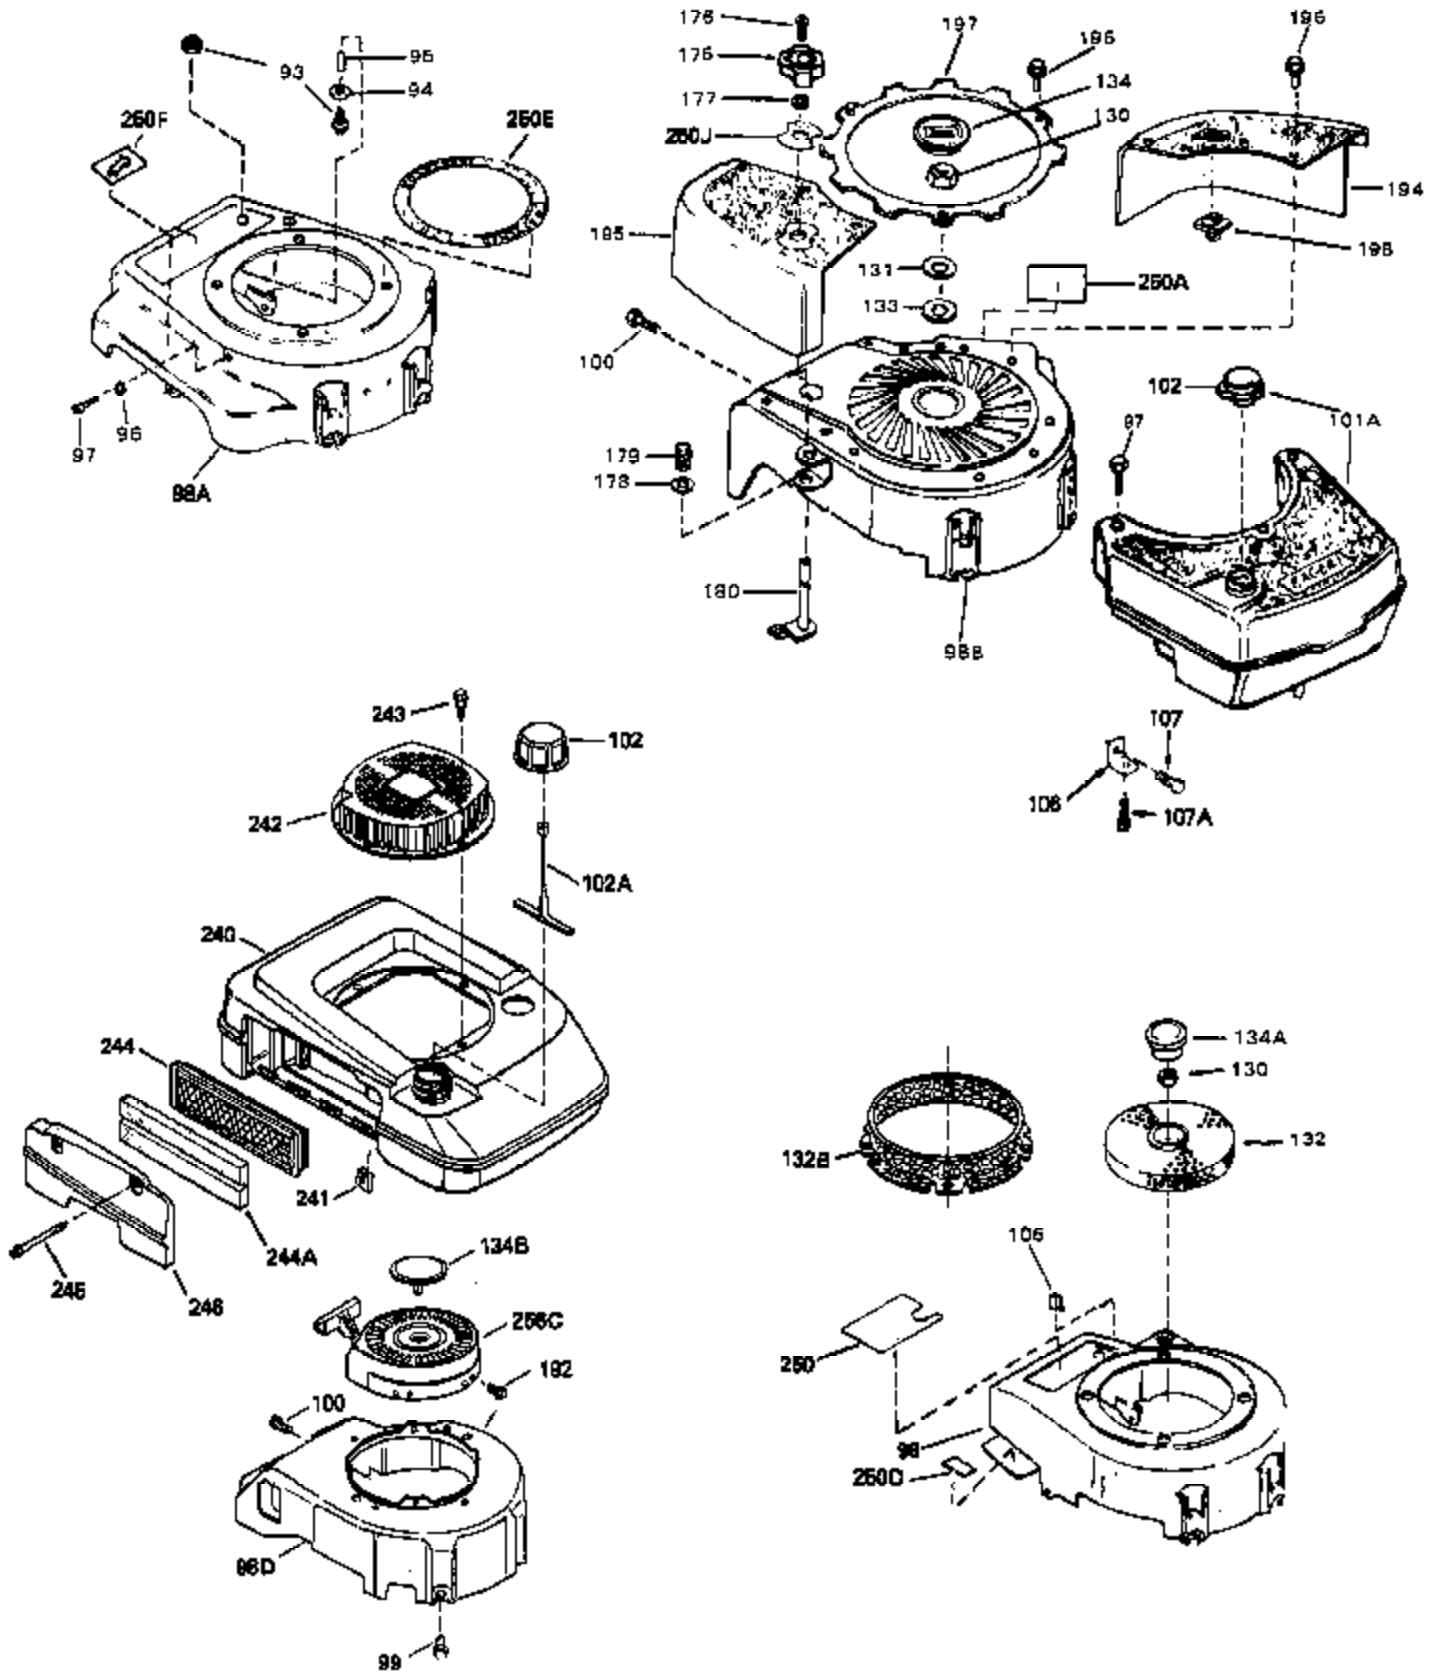

Ref #	Part Number	Qty	Description
97	28763	0	Screw, Hex washer hd. thread-forming, 10-24
98B	34367	0	Housing, Blower
99	650831	0	Screw, Hex washer hd. Powerlok thread,
100	30200	0	Screw
101A	34369A	0	Tank Assy., Fuel (Charcoal Poly) (1-1/2
102	34118	0	Cap, Fuel filler (Red Plastic) (Spurt
102	410144B	0	Cap, Fuel filler (White Plastic) (Std.)
130	650816	0	Nut, Flywheel
131	650815	0	Washer, Belleville
134	34113	0	Plug, Screen
192	650802	0	Screw, Hex washer hd. taptite, 1/4-20 x 5/8
250	34442A	0	Decal, Instruction