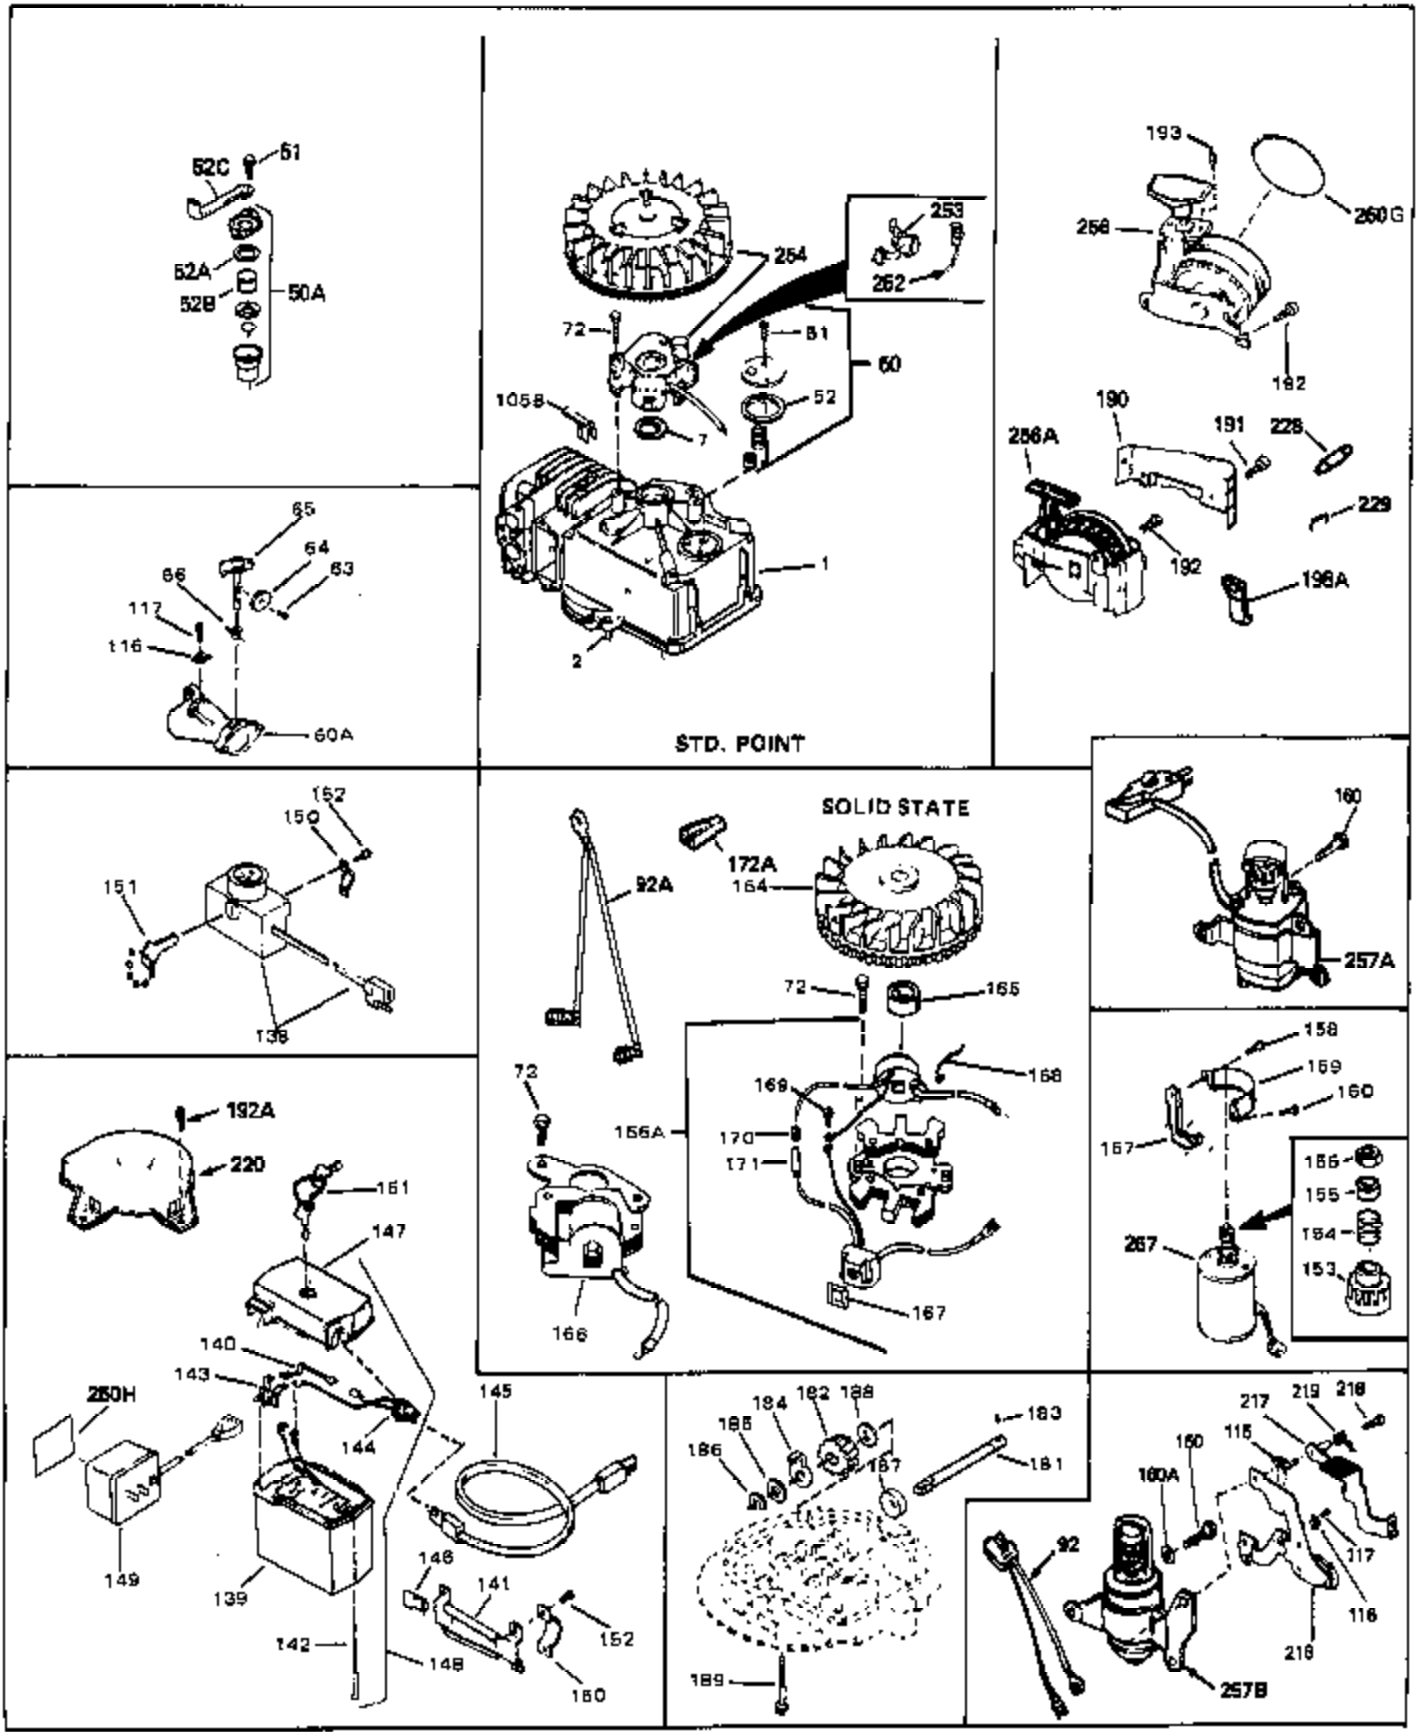

Ref #	Part Number	Qty	Description
1	34959	0	Cylinder Assy. (2-5/8" Bore)
2	26727	0	Pin, Dowel
50	34215	0	Breather Assy.
51	30200	0	Screw
52	32760	0	Gasket, Breather
63	650506	0	Screw
64	631036	0	Shutter, Throttle
65	631530	0	Shaft Assy., Throttle
66	631066	0	Spring, Return
92A	34231	0	Wire, Ground (One female fitting & one
115	610973	0	Terminal Assy.
165	34080	0	Spacer, Flywheel key
181	33774	0	Shaft, P.T.O.
182	33401	0	Gear, Worm
184	31745	0	Washer, Tang
185	31787	0	Washer, Flat
186	31749	0	Ring, Retaining
187	31744	0	Seal, Oil
188	31747	0	Washer, Thrust
189	650492	0	Screw
192	650802	0	Screw, Hex washer hd. taptite, 1/4-20 x 5/8
192A	0	0	Rivet, Pop (3/16" Dia.)
256A	590531	0	Starter, Side mount rewind