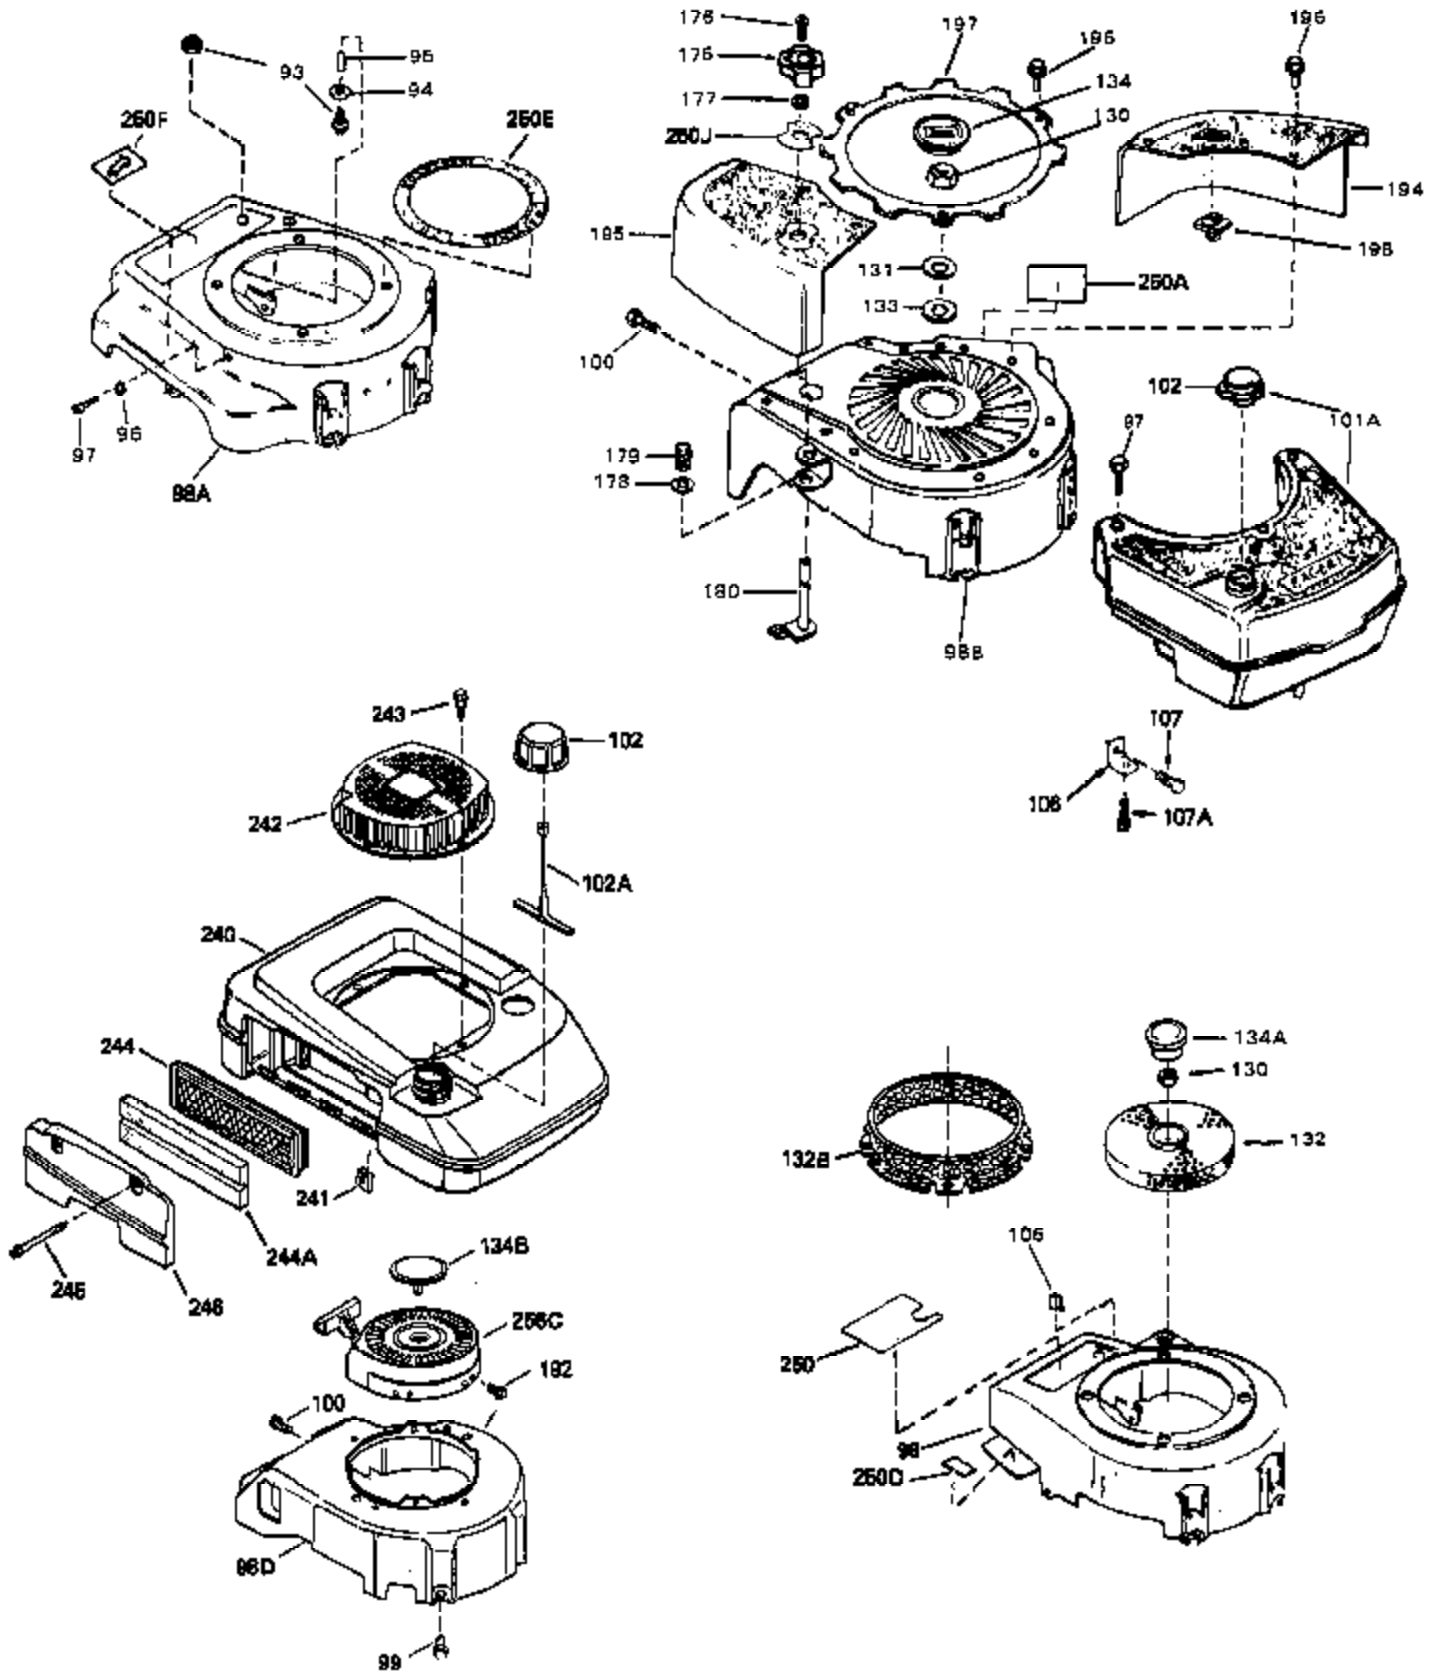

Ref #	Part Number	Qty	Description
97	28763	0	Screw, Hex washer hd. thread-forming, 10-24
98B	34367	0	Housing, Blower
99	650831	0	Screw, Hex washer hd. Powerlok thread,
100	30200	0	Screw
101A	34369A	0	Tank Assy., Fuel (Charcoal Poly) (1-1/2
102	34118	0	Cap, Fuel filler (Red Plastic) (Spurt
102	410144B	0	Cap, Fuel filler (White Plastic) (Std.)
130	650816	0	Nut, Flywheel
131	650815	0	Washer, Belleville
134	34113	0	Plug, Screen
192	650802	0	Screw, Hex washer hd. taptite, 1/4-20 x 5/8
250	34442A	0	Decal, Instruction