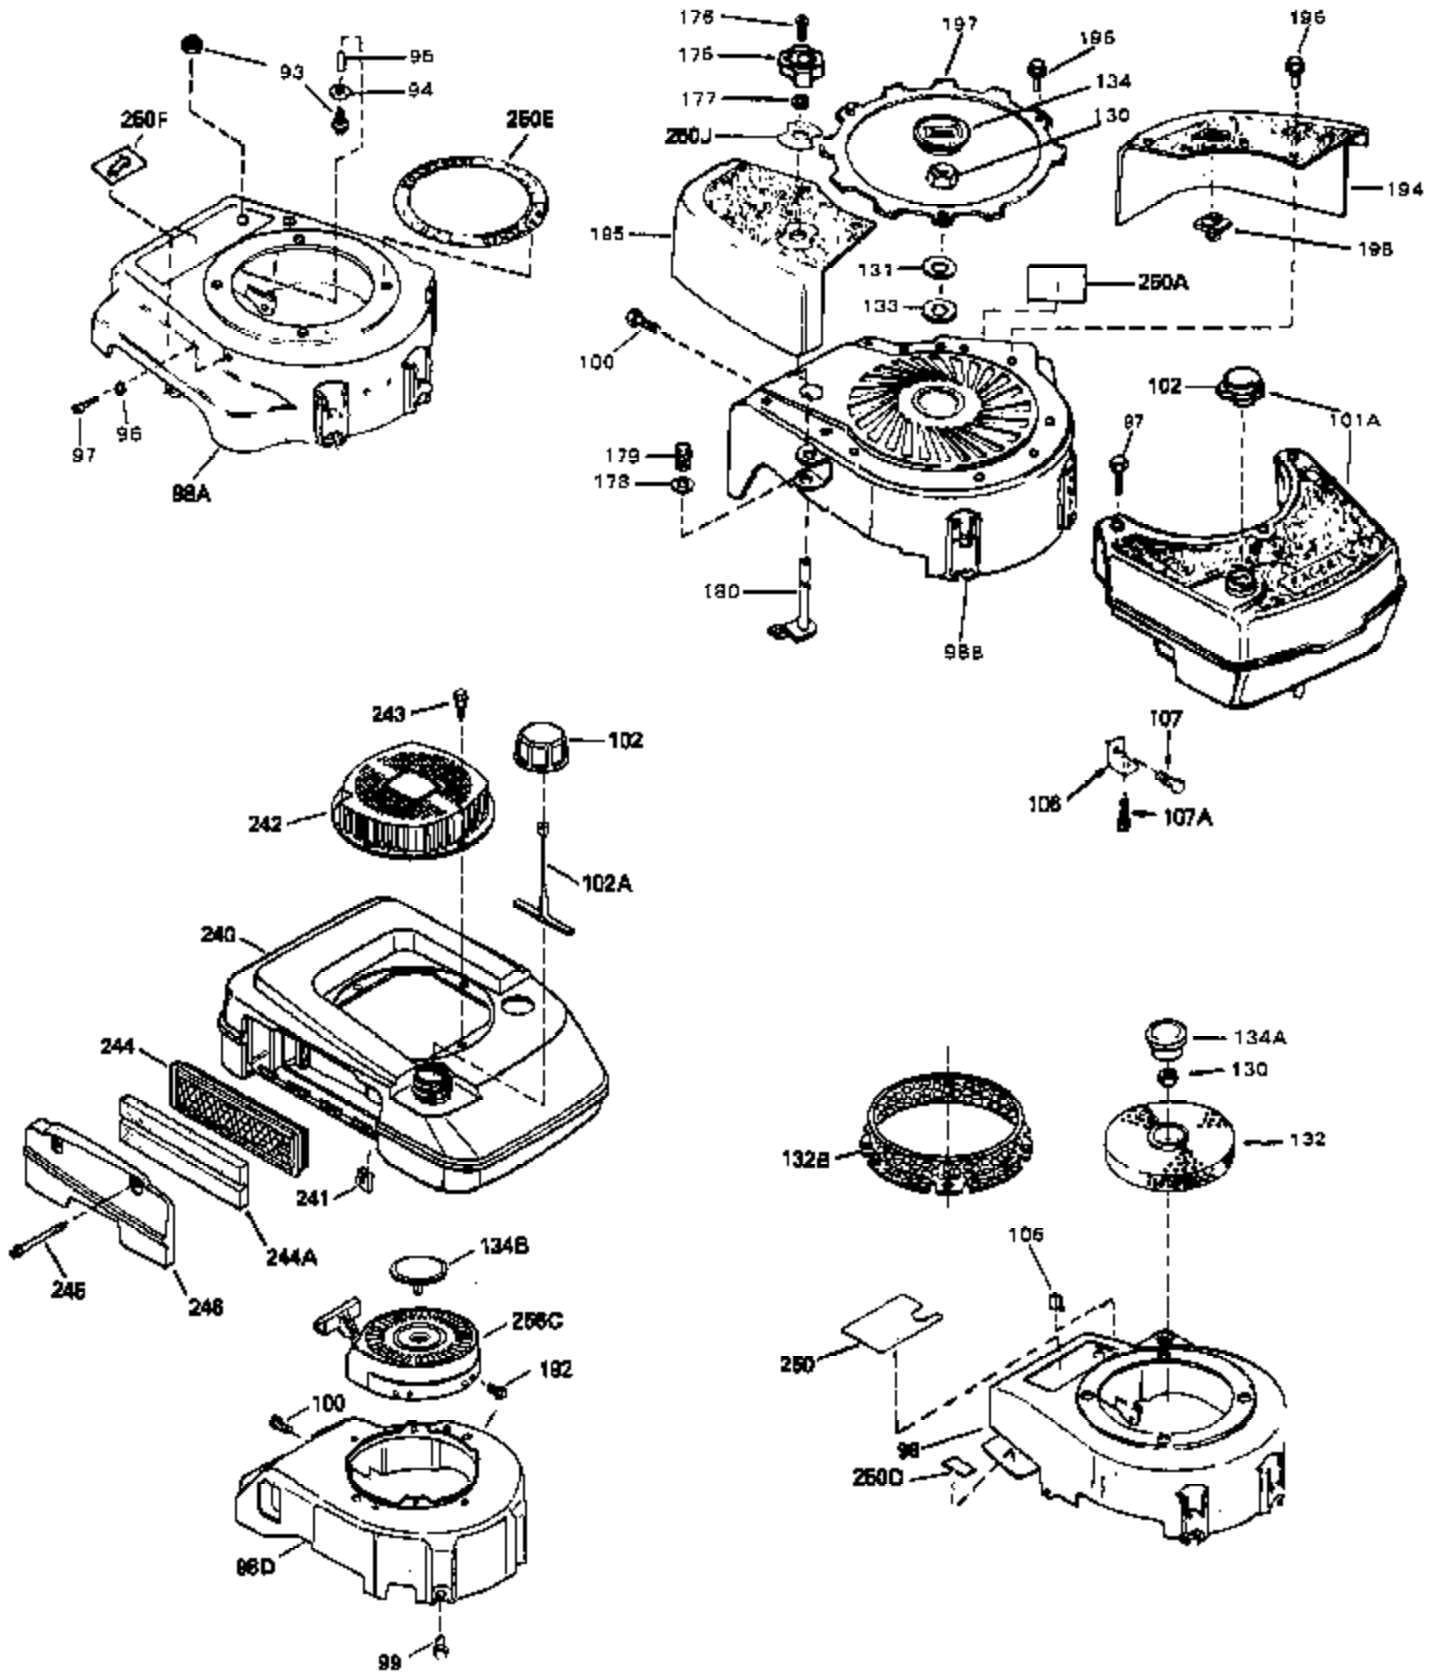

Ref #	Part Number	Qty	Description
1	34959	0	Cylinder Assy. (2-5/8" Bore)
2	26727	0	Pin, Dowel
50	34215	0	Breather Assy.
51	30200	0	Screw
52	32760	0	Gasket, Breather
63	650506	0	Screw
64	631036	0	Shutter, Throttle
65	631530	0	Shaft Assy., Throttle
66	631066	0	Spring, Return
92A	34231	0	Wire, Ground (One female fitting & one
115	610973	0	Terminal Assy.
165	34080	0	Spacer, Flywheel key
181	33774	0	Shaft, P.T.O.
182	33401	0	Gear, Worm
184	31745	0	Washer, Tang
185	31787	0	Washer, Flat
186	31749	0	Ring, Retaining
187	31744	0	Seal, Oil
188	31747	0	Washer, Thrust
189	650492	0	Screw
192	650802	0	Screw, Hex washer hd. taptite, 1/4-20 x 5/8
192A	0	0	Rivet, Pop (3/16" Dia.)
256A	590531	0	Starter, Side mount rewind