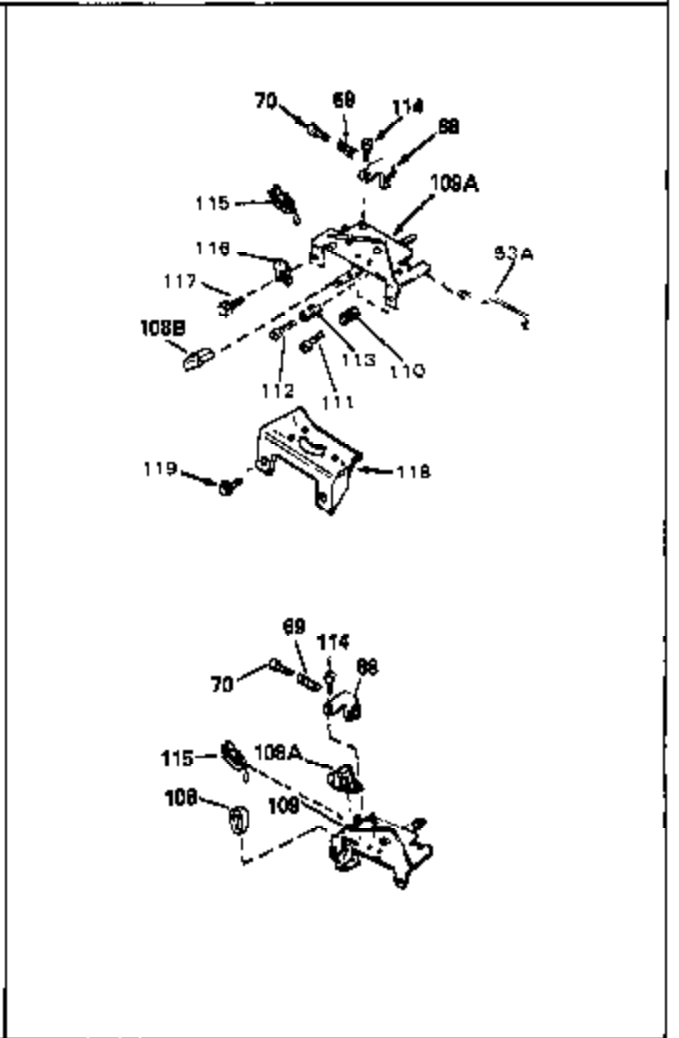

Ref #	Part Number	Qty	Description
108A	33971	0	Knob, Control
109	33970A	0	Control Assy., Speed
110	33802	0	Spring Compression
111	650777	0	Screw, Slotted fil. hd. mach., 6-32 x 7/16
112	650549	0	Screw
113	31342	0	Spring, Compression
114	30200	0	Screw
115	610973	0	Terminal Assy.
118	34371	0	Cover, Speed control
119	650807	0	Screw, Hex washer hd. shoulder, 10-32 x 7/16
122	33753	0	Plate, Lock
239	35435	0	Filter, Pre-Air (Poly)