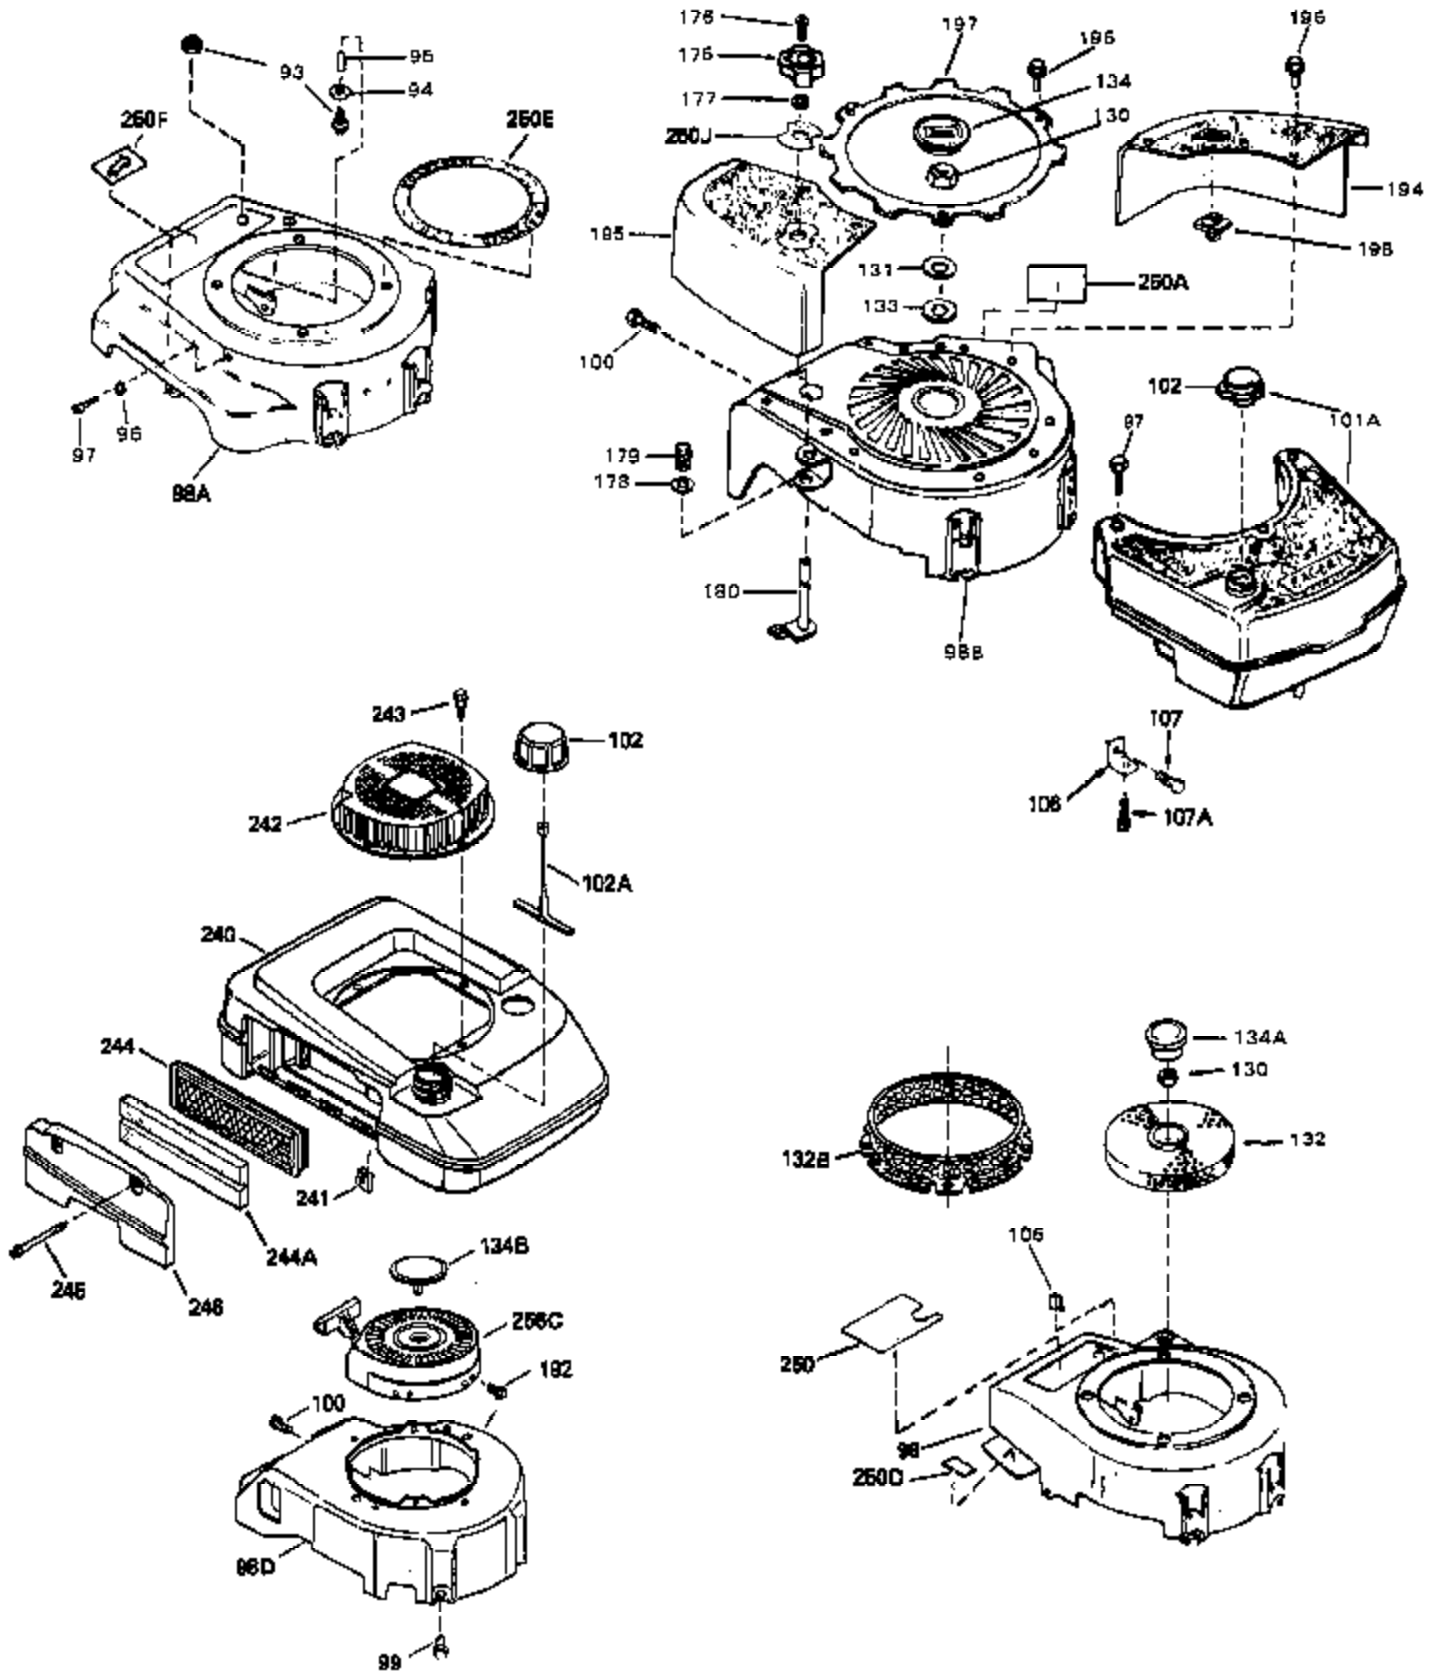

Ref #	Part Number	Qty	Description
	1 34959	0	Cylinder Assy. (2-5/8" Bore)
	2 26727	0	Pin, Dowel
	50 34215	0	Breather Assy.
	51 30200	0	Screw
	52 32760	0	Gasket, Breather
	63 650506	0	Screw
	64 631036	0	Shutter, Throttle
	65 631530	0	Shaft Assy., Throttle
	66 631066	0	Spring, Return
	92A 34961	0	Wire, Ground (One female & one male fitting)
	105B 29443	0	Clip, Fuel line
	115 610973	0	Terminal Assy.
	165 34080	0	Spacer, Flywheel key
	192A 0	0	Rivet, Pop (3/16" Dia.)
	198A 34372A	0	Bracket Assy., Rope guide
	228 34985	0	Rope Stop & Staple Assy.

Ref #	Part Number	Qty	Description
97	28763	0	Screw, Hex washer hd. thread-forming, 10-24
99	650831	0	Screw, Hex washer hd. Powerlok thread,
100	30200	0	Screw
101A	34369A	0	Tank Assy., Fuel (Charcoal Poly) (1-1/2
102	34118	0	Cap, Fuel filler (Red Plastic) (Spurt
102	410144B	0	Cap, Fuel filler (White Plastic) (Std.)
130	650816	0	Nut, Flywheel
131	650815	0	Washer, Belleville
250A	34993	0	Decal, Instruction