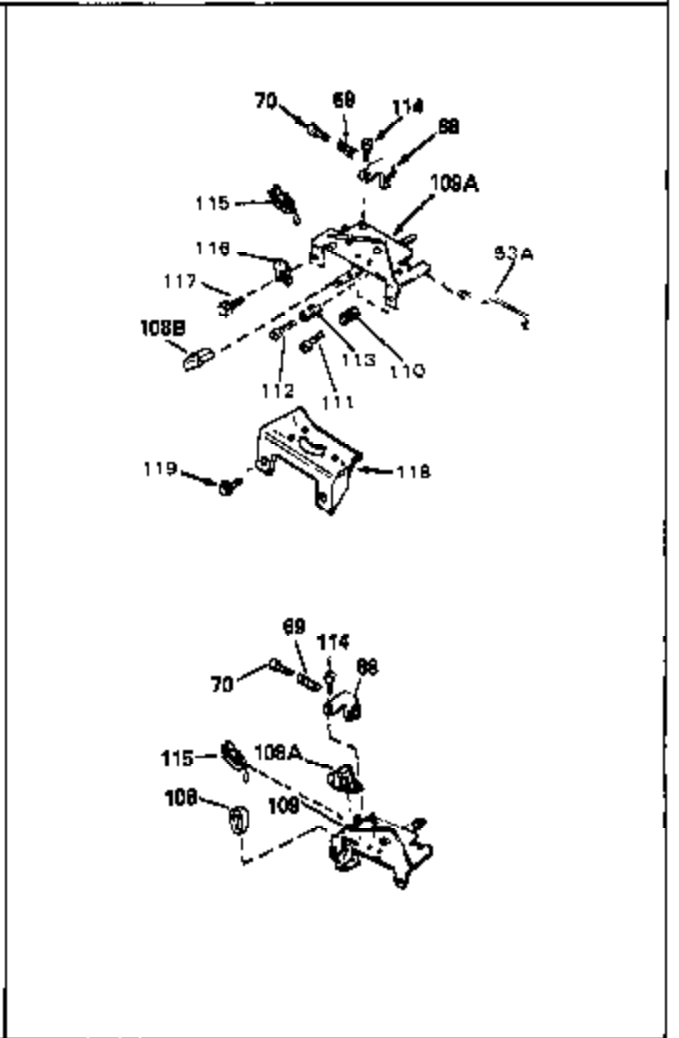

Ref #	Part Number	Qty	Description
108A	33971	0	Knob, Control
109	33970A	0	Control Assy., Speed
110	33802	0	Spring Compression
111	650777	0	Screw, Slotted fil. hd. mach., 6-32 x 7/16
112	650549	0	Screw
113	31342	0	Spring, Compression
115	610973	0	Terminal Assy.
118	34995	0	Cover, Speed control
119	650807	0	Screw, Hex washer hd. shoulder, 10-32 x 7/16
122	33753	0	Plate, Lock
239	35435	0	Filter, Pre-Air (Poly)