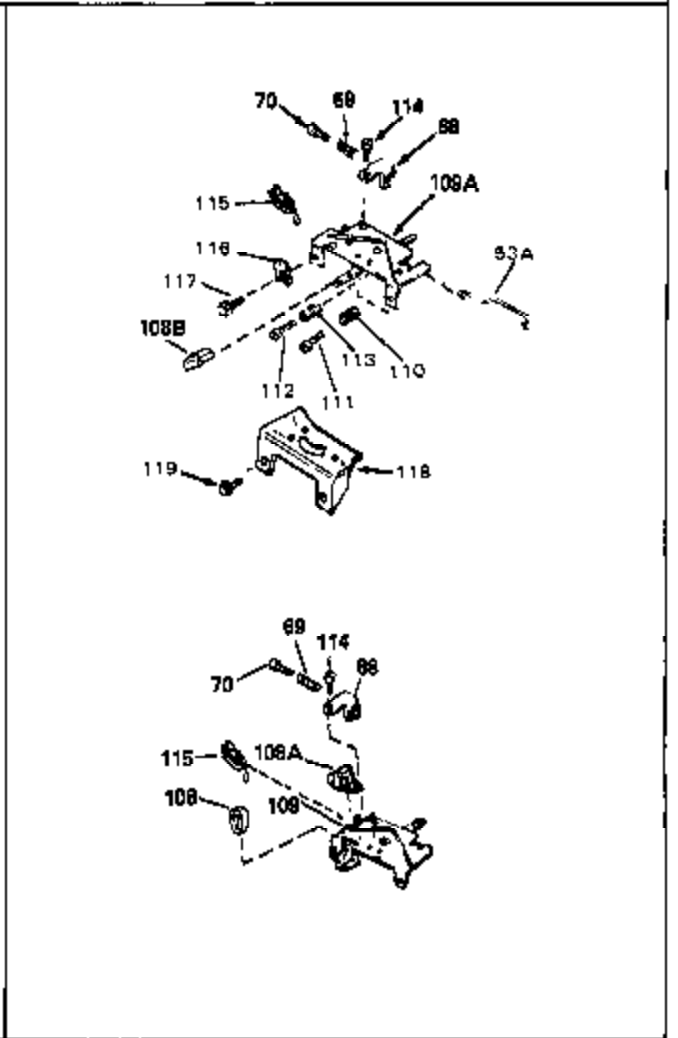

Ref #	Part Number	Qty	Description
97	28763	0	Screw, Hex washer hd. thread-forming, 10-24
99	650831	0	Screw, Hex washer hd. Powerlok thread,
100	30200	0	Screw
101A	34268	0	Tank Assy., Fuel (Red Poly) (1-1/2 qts.)
102	34118	0	Cap, Fuel filler (Red Plastic) (Spurt
102	410144B	0	Cap, Fuel filler (White Plastic) (Std.)
130	650816	0	Nut, Flywheel
131	650815	0	Washer, Belleville
175	34266	0	Knob, Control
176	650627	0	Screw
177	32309	0	Ring, Retainer
178	650626	0	Washer, Flat
179	32308	0	Spring, Compression
180	34074	0	Lever, Carburetor control
194	35120	0	Cover, Engine (Starter side)
195	34269	0	Cover, Engine (Carb. side)
196	650803	0	Screw, Hex washer hd. self-tap, 10-32 x 7/8
250J	34273	0	Decal, Control
250	34972	0	Decal, Instruction