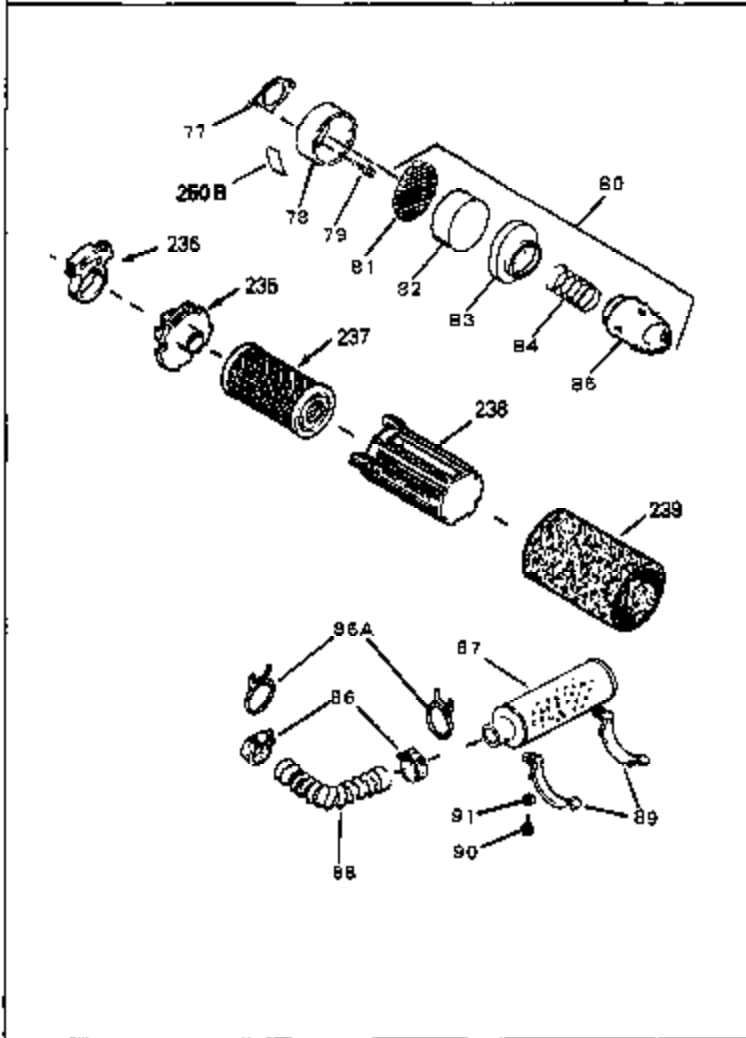

Ref #	Part Number	Qty	Description
97	28763	0	Screw, Hex washer hd. thread-forming, 10-24
99	650831	0	Screw, Hex washer hd. Powerlok thread,
100	30200	0	Screw
101A	34268	0	Tank Assy., Fuel (Red Poly) (1-1/2 qts.)
102	34118	0	Cap, Fuel filler (Red Plastic) (Spurt
102	410144B	0	Cap, Fuel filler (White Plastic) (Std.)
130	650816	0	Nut, Flywheel
131	650815	0	Washer, Belleville
175	34266	0	Knob, Control
176	650627	0	Screw
177	32309	0	Ring, Retainer
178	650626	0	Washer, Flat
179	32308	0	Spring, Compression
180	34074	0	Lever, Carburetor control
194	35120	0	Cover, Engine (Starter side)
195	34269	0	Cover, Engine (Carb. side)
196	650803	0	Screw, Hex washer hd. self-tap, 10-32 x 7/8
250J	34273	0	Decal, Control
250	34972	0	Decal, Instruction