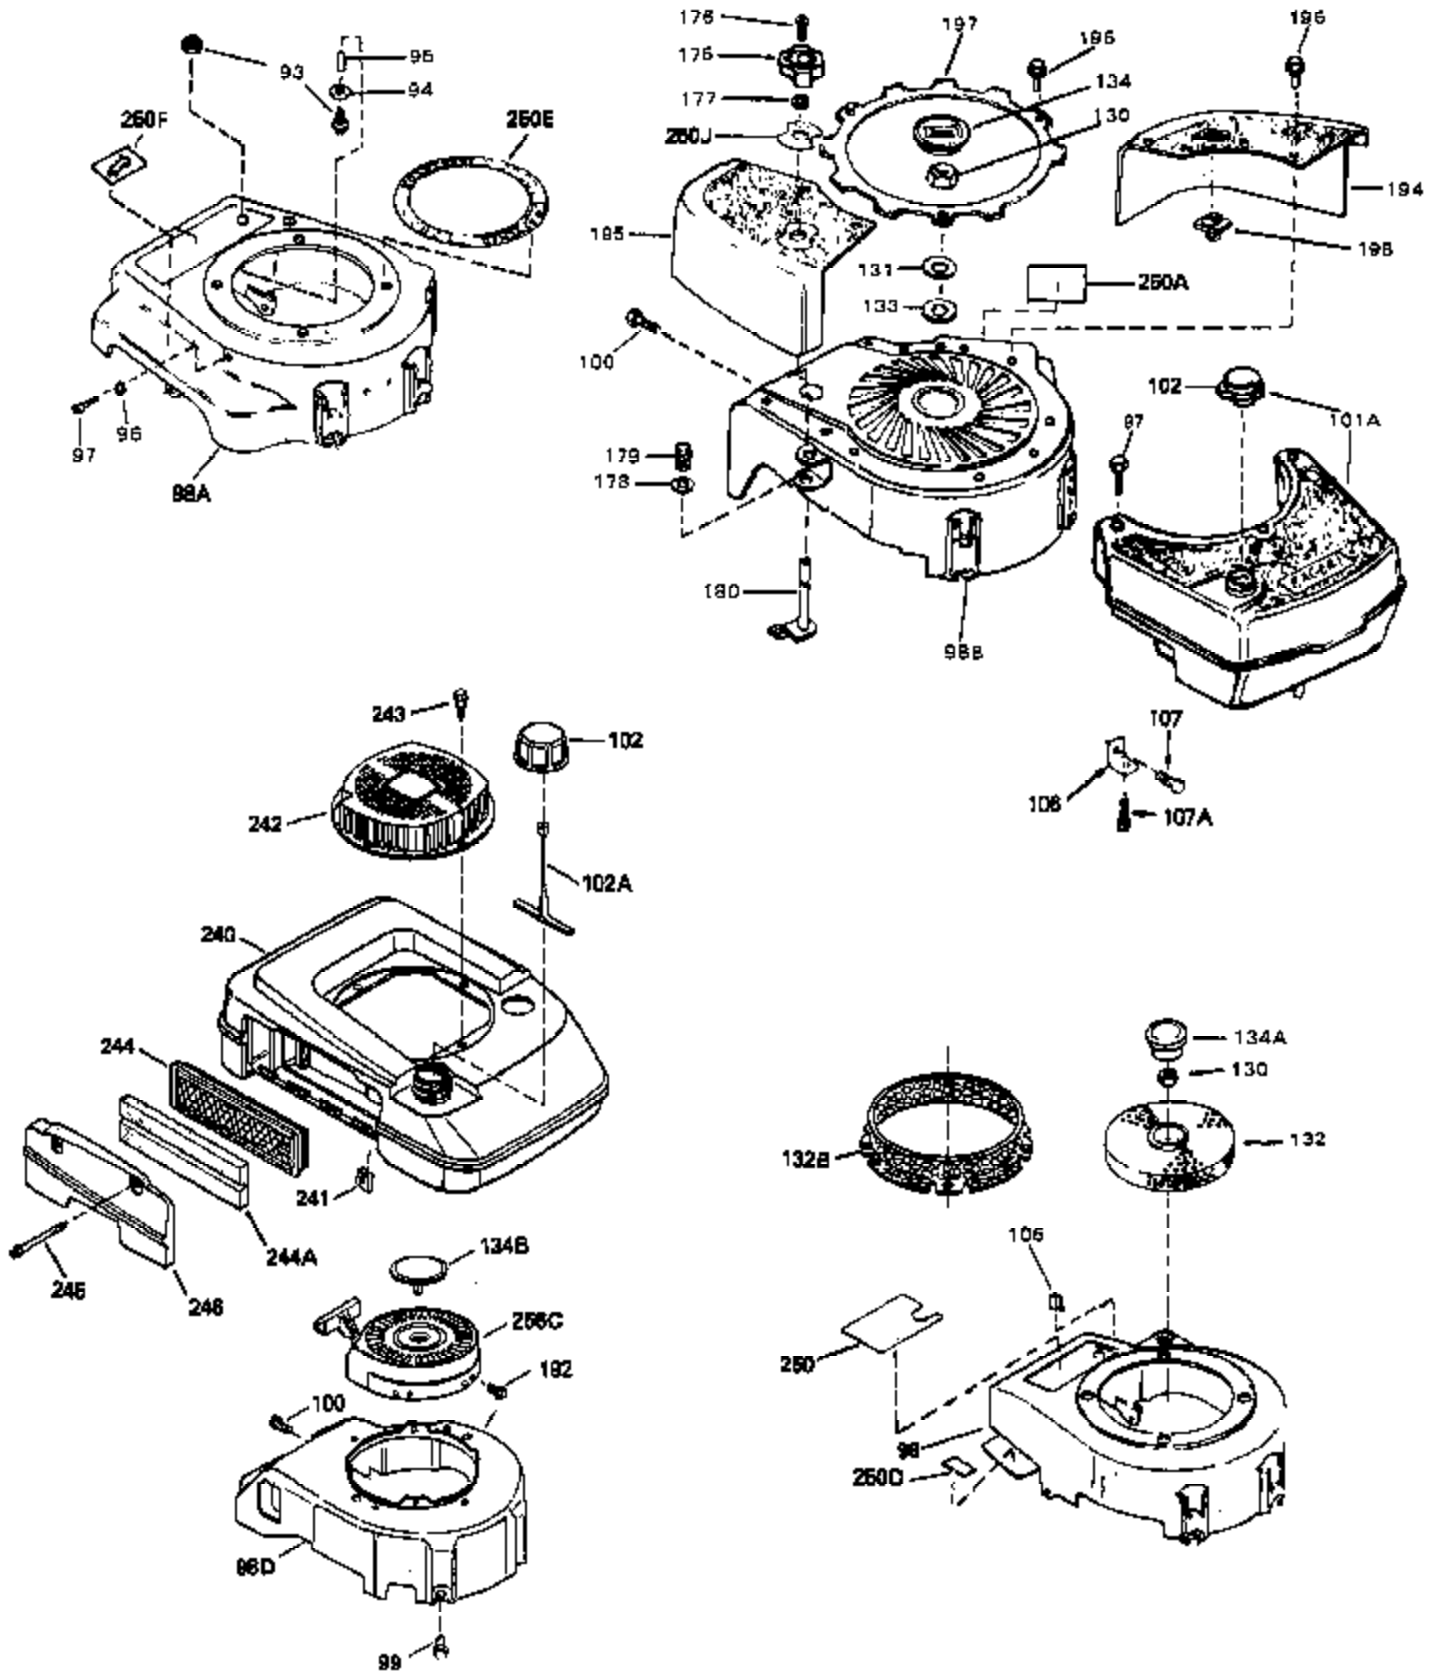

Ref #	Part Number	Qty	Description
98B	34962	0	Housing, Blower
99	650831	0	Screw, Hex washer hd. Powerlok thread,
100	30200	0	Screw
101A	34268	0	Tank Assy., Fuel (Red Poly) (1-1/2 qts.)
102	34118	0	Cap, Fuel filler (Red Plastic) (Spurt
102	410144B	0	Cap, Fuel filler (White Plastic) (Std.)
130	650816	0	Nut, Flywheel
131	650815	0	Washer, Belleville
175	34266	0	Knob, Control
176	650627	0	Screw
177	32309	0	Ring, Retainer
178	650626	0	Washer, Flat
179	32308	0	Spring, Compression
180	34074	0	Lever, Carburetor control
194	34270	0	Cover, Engine (Starter side)
195	34269	0	Cover, Engine (Carb. side)
196	650803	0	Screw, Hex washer hd. self-tap, 10-32 x 7/8
197	34272	0	Ring, Grill
250J	34273	0	Decal, Control
250	34972	0	Decal, Instruction