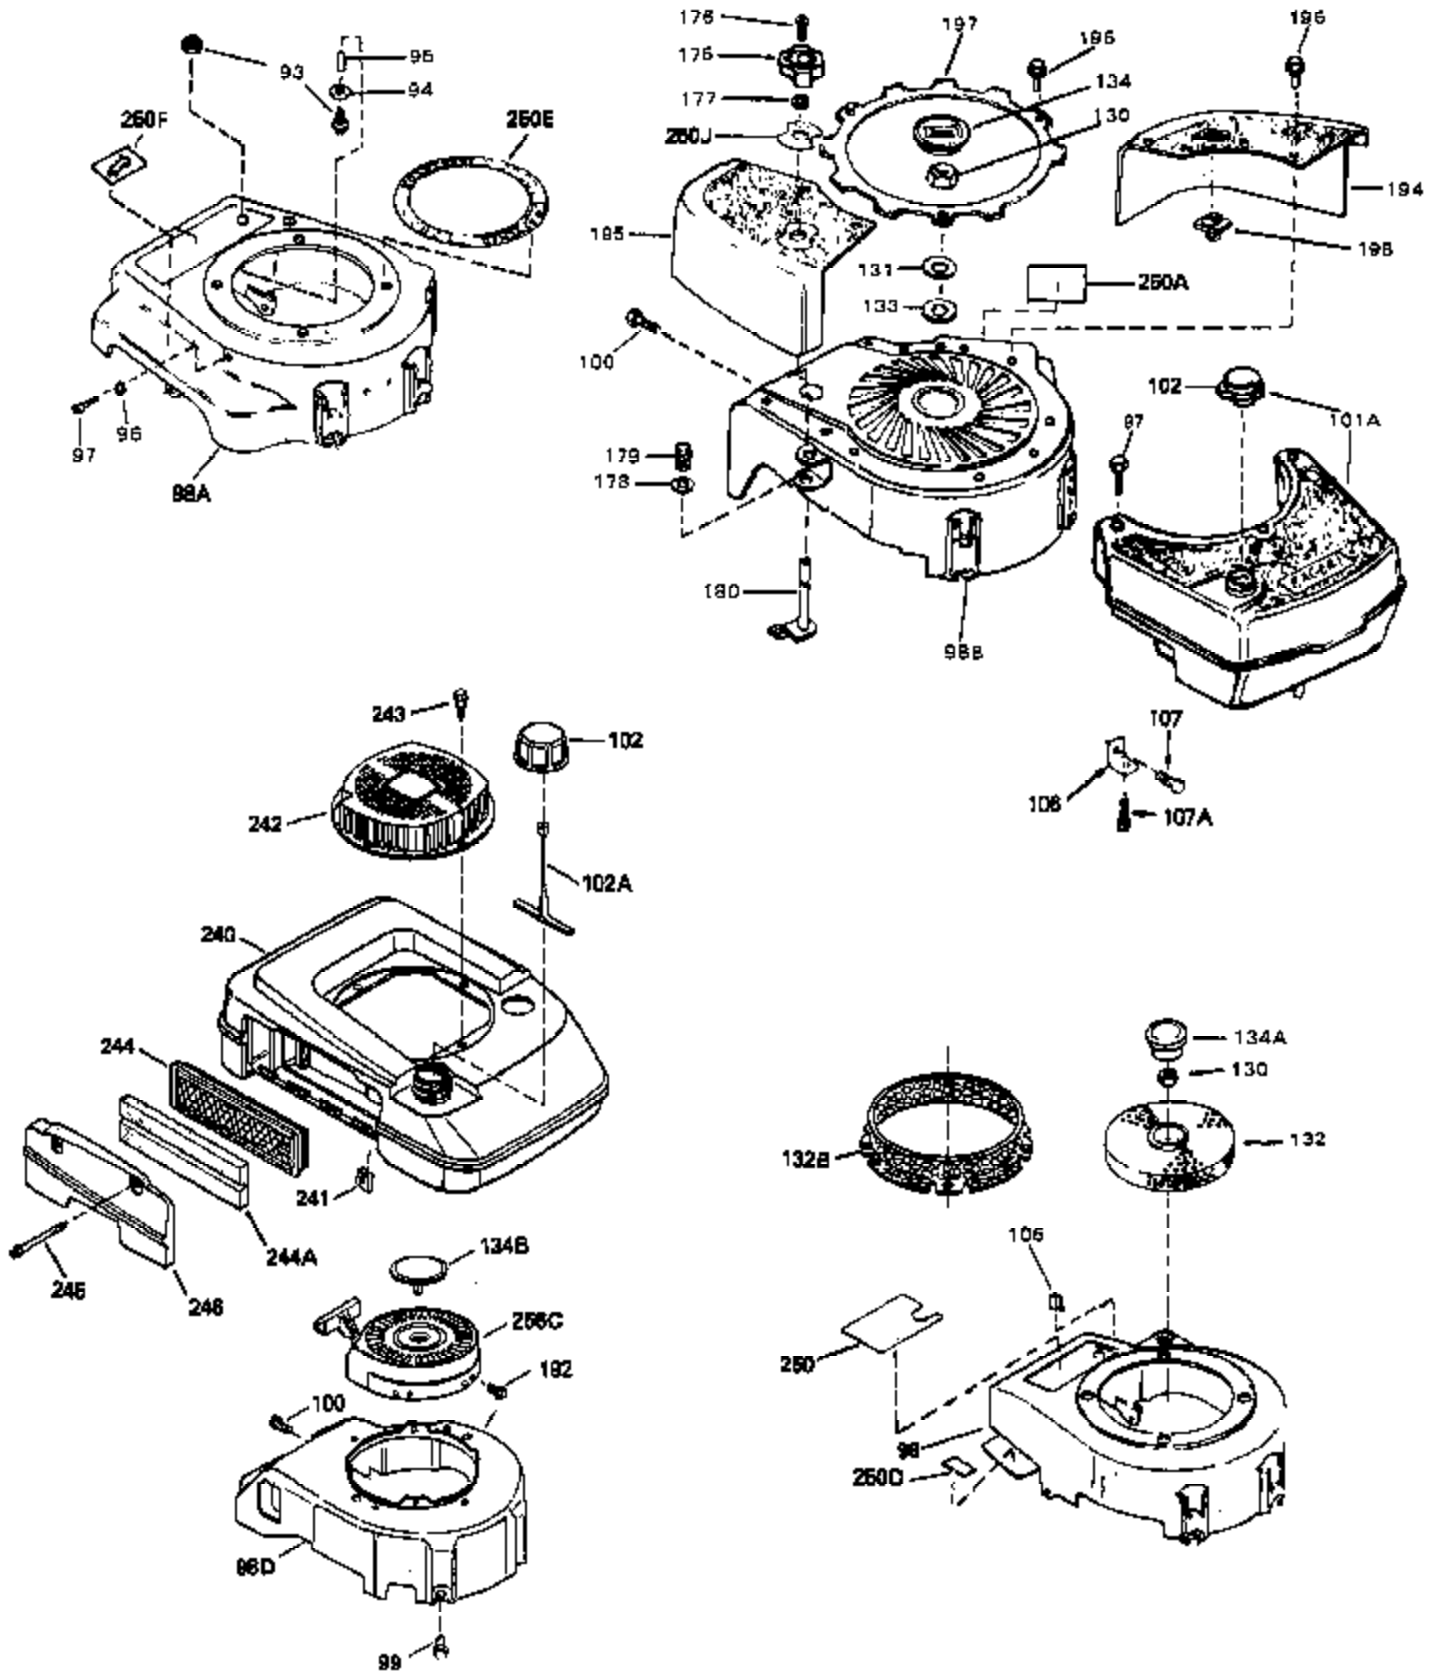

Ref #	Part Number	Qty	Description
	1 34959	0	Cylinder Assy. (2-5/8" Bore)
	2 26727	0	Pin, Dowel
	50 34215	0	Breather Assy.
	51 30200	0	Screw
	52 32760	0	Gasket, Breather
	63 650506	0	Screw
	64 631036	0	Shutter, Throttle
	65 631530	0	Shaft Assy., Throttle
	66 631066	0	Spring, Return
	92A 34084	0	Wire, Ground (Male fitting on one end and a
	92A 34231	0	Wire, Ground (One female fitting & one
	105B 29443	0	Clip, Fuel line
	115 610973	0	Terminal Assy.
	165 34080	0	Spacer, Flywheel key
	181 31748	0	Shaft, P.T.O.
	182 31746	0	Gear, Worm
	184 31745	0	Washer, Tang
	185 31787	0	Washer, Flat
	186 31749	0	Ring, Retaining
	187 31744	0	Seal, Oil
	188 31747	0	Washer, Thrust
	189 650492	0	Screw
	192A 0	0	Rivet, Pop (3/16" Dia.)
	192 650802	0	Screw, Hex washer hd. taptite, 1/4-20 x 5/8
	198A 34372A	0	Bracket Assy., Rope guide
	256A 590532	0	Starter, Side mount rewind