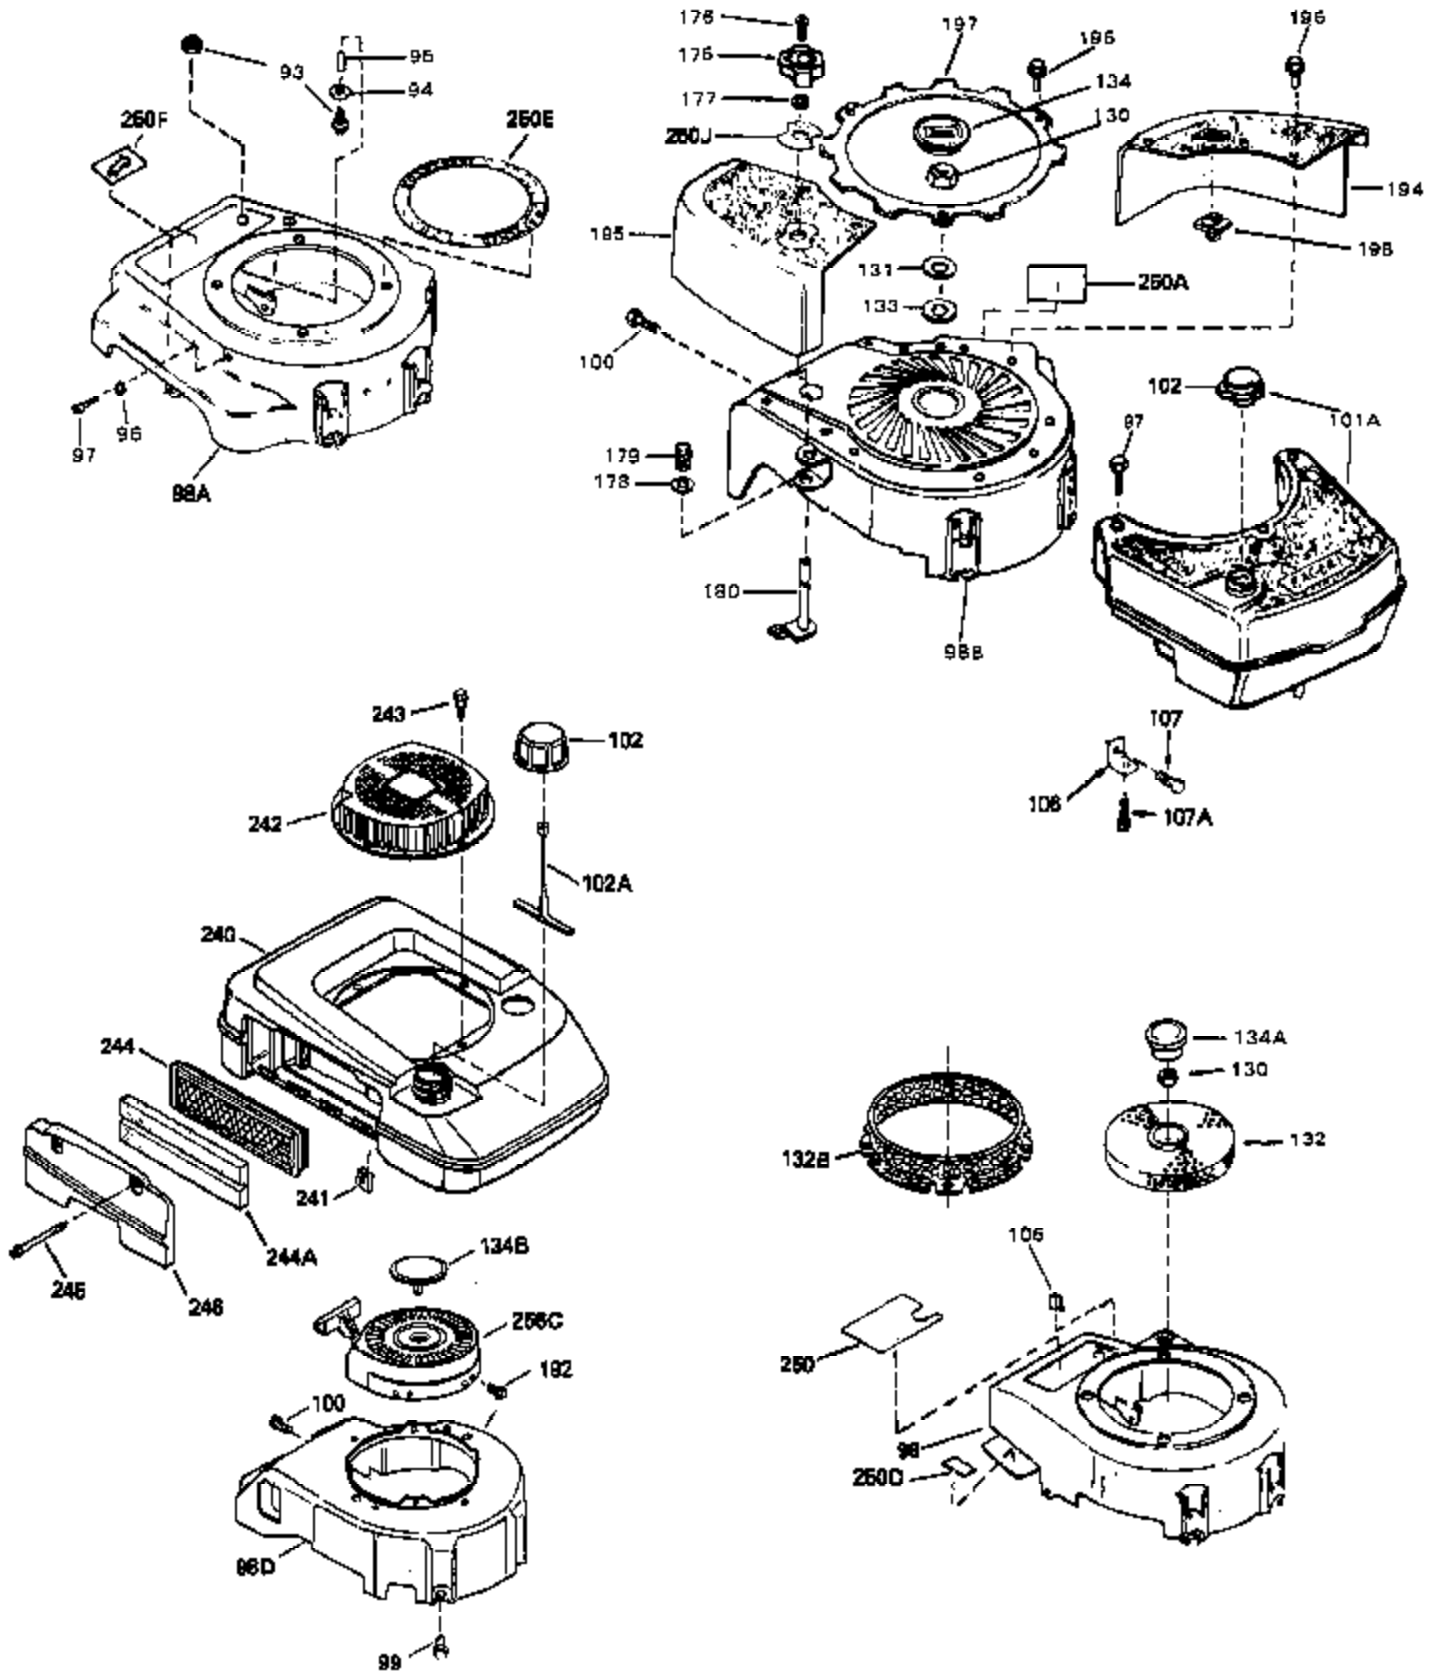

Ref #	Part Number	Qty	Description
	1 34959	0	Cylinder Assy. (2-5/8" Bore)
	2 26727	0	Pin, Dowel
	50 34215	0	Breather Assy.
	51 30200	0	Screw
	52 32760	0	Gasket, Breather
	63 650506	0	Screw
	64 631036	0	Shutter, Throttle
	65 631530	0	Shaft Assy., Throttle
	66 631066	0	Spring, Return
	92A 34231	0	Wire, Ground (One female fitting & one
	115 610973	0	Terminal Assy.
	165 34080	0	Spacer, Flywheel key
	192A 0	0	Rivet, Pop (3/16" Dia.)
	192 650802	0	Screw, Hex washer hd. taptite, 1/4-20 x 5/8
	198A 34372A	0	Bracket Assy., Rope guide
	256A 590532	0	Starter, Side mount rewind

Ref #	Part Number	Qty	Description
98B	34367	0	Housing, Blower
99	650831	0	Screw, Hex washer hd. Powerlok thread,
100	30200	0	Screw
101A	34268	0	Tank Assy., Fuel (Red Poly) (1-1/2 qts.)
102	34118	0	Cap, Fuel filler (Red Plastic) (Spurt
102	410144B	0	Cap, Fuel filler (White Plastic) (Std.)
130	650816	0	Nut, Flywheel
131	650815	0	Washer, Belleville
134	34113	0	Plug, Screen
175	34266	0	Knob, Control
176	650627	0	Screw
177	32309	0	Ring, Retainer
178	650626	0	Washer, Flat
179	32308	0	Spring, Compression
180	34074	0	Lever, Carburetor control
192	650802	0	Screw, Hex washer hd. taptite, 1/4-20 x 5/8
194	34270	0	Cover, Engine (Starter side)
195	34269	0	Cover, Engine (Carb. side)
196	650803	0	Screw, Hex washer hd. self-tap, 10-32 x 7/8
197	34272	0	Ring, Grill
198	34271	0	Pulley Assy., Starter rope
250	34442A	0	Decal, Instruction
250J	34273	0	Decal, Control