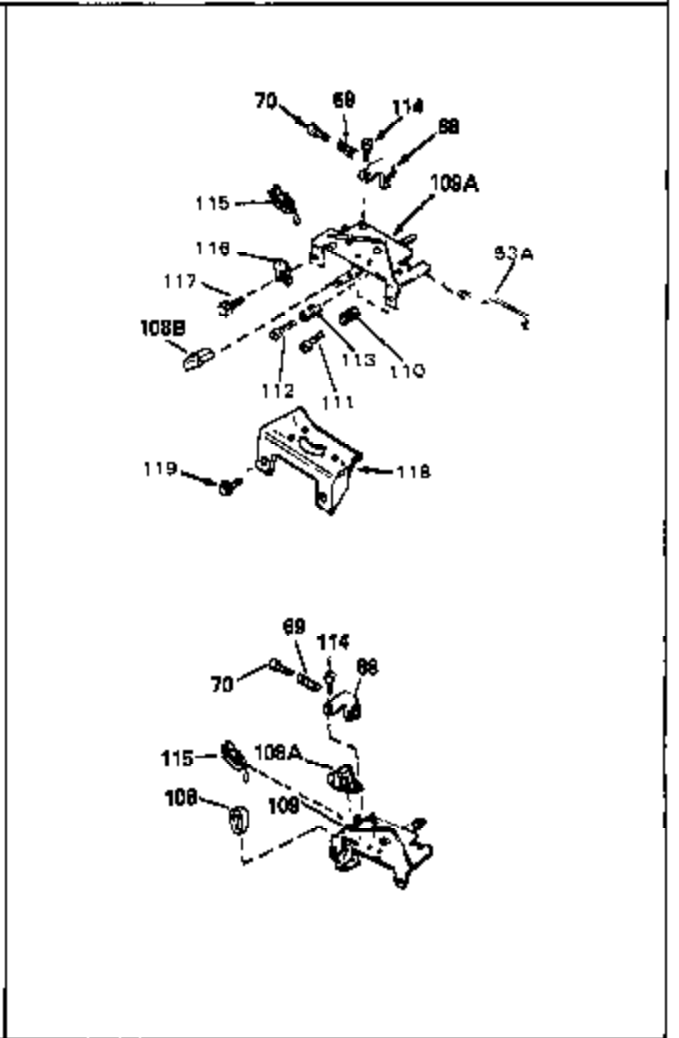

Ref #	Part Number	Qty	Description
108A	33971	0	Knob, Control
109	33970A	0	Control Assy., Speed
110	33802	0	Spring Compression
111	650777	0	Screw, Slotted fil. hd. mach., 6-32 x 7/16
112	650549	0	Screw
113	31342	0	Spring, Compression
114	30200	0	Screw
115	610973	0	Terminal Assy.
120B	33556	0	Muffler
122	33753	0	Plate, Lock
235	35067	0	Collar, Air cleaner
236	35068	0	Clamp, Hose
237	35066	0	Element, Air cleaner (Paper)
238	35065	0	Cover, Air cleaner
239	35435	0	Filter, Pre-Air (Poly)
252	30548B	0	Condenser
253	30547A	0	Contact Assy., Breaker