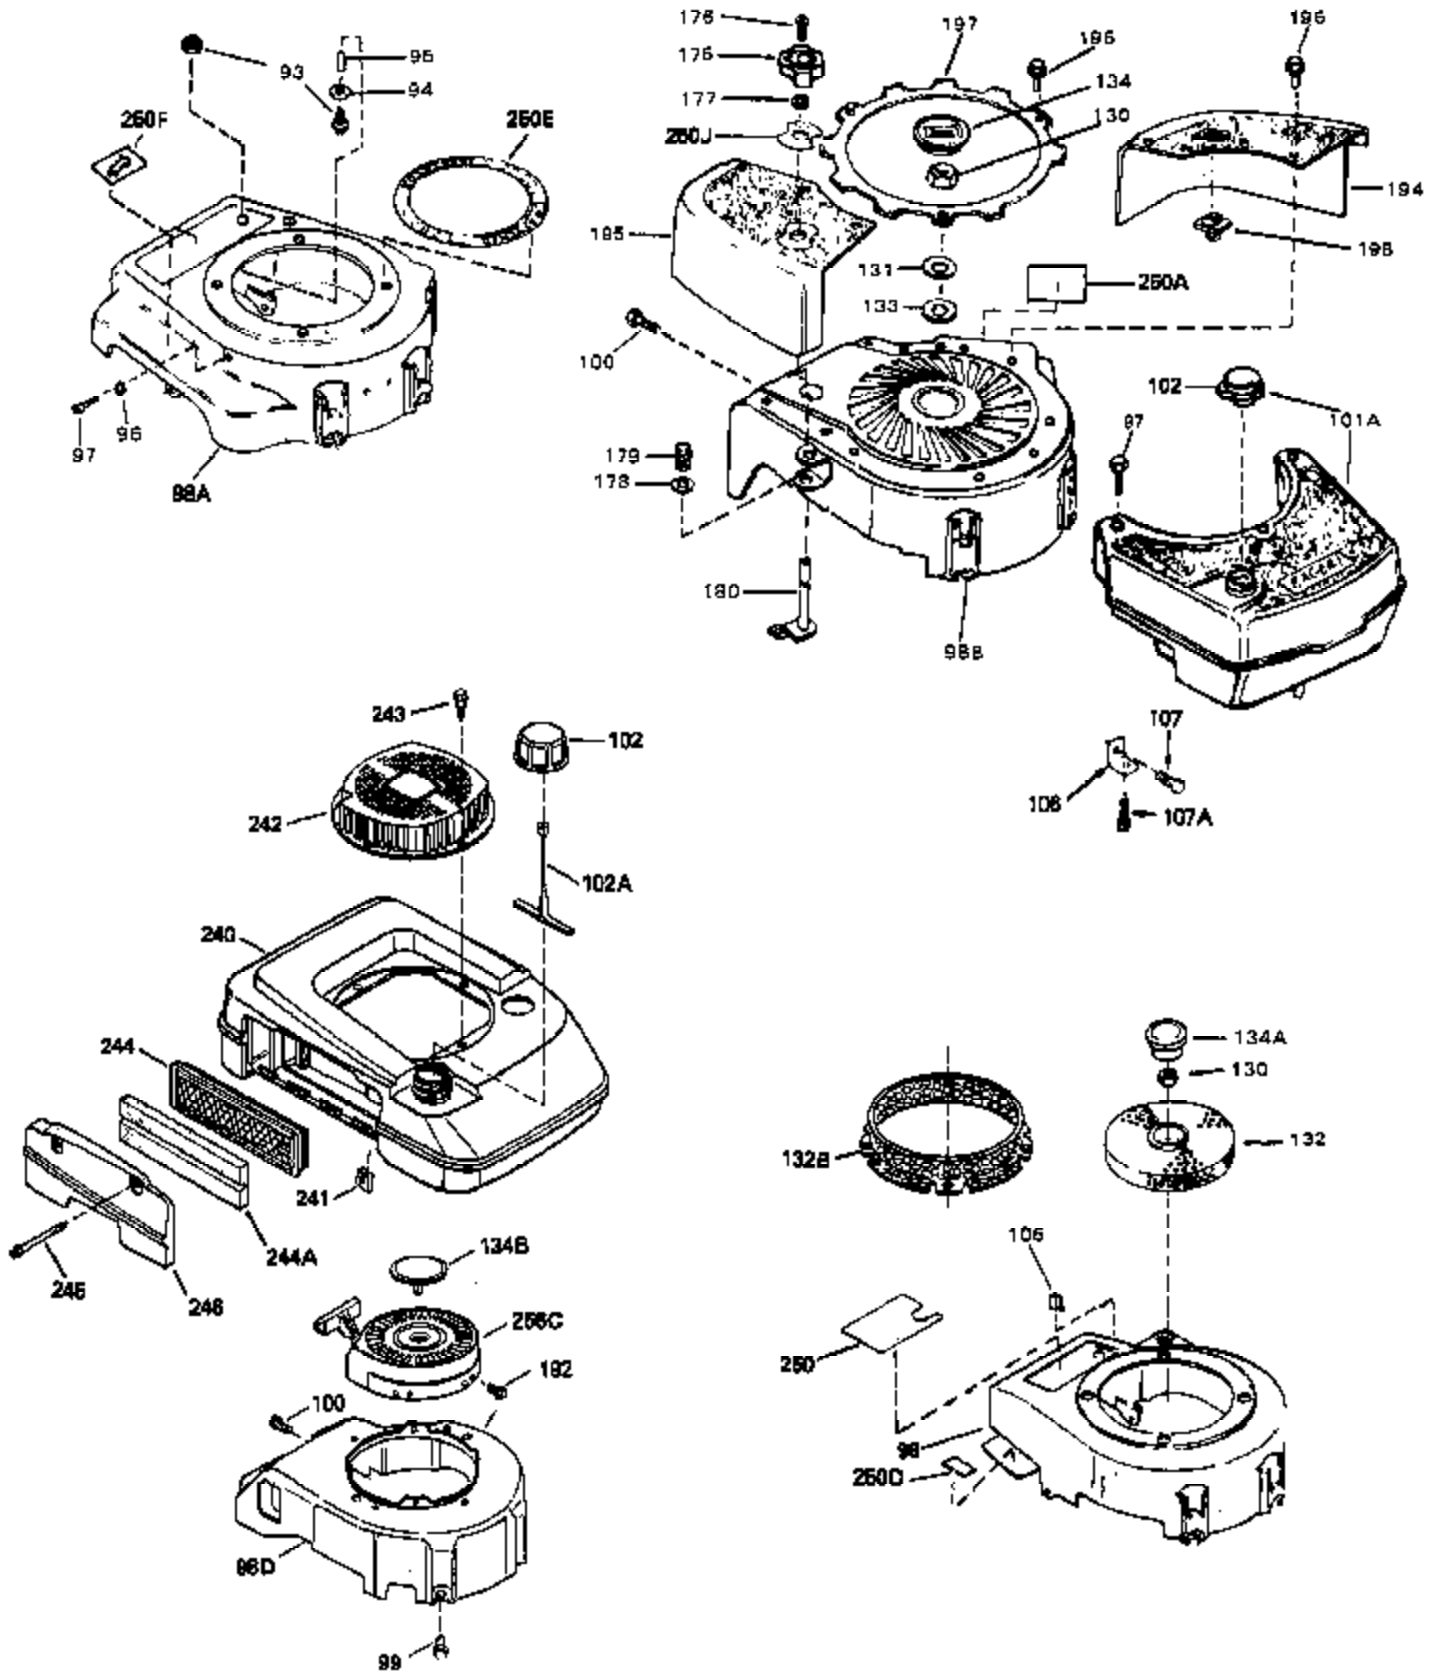

Ref #	Part Number	Qty	Description
1	33405	0	Cylinder Assy. (2-5/8" Bore)
2	26727	0	Pin, Dowel
7	33876	0	Gasket, Stator
50	34215	0	Breather Assy.
51	30200	0	Screw
52	32760	0	Gasket, Breather
63	650506	0	Screw
64	631036	0	Shutter, Throttle
65	631530	0	Shaft Assy., Throttle
66	631066	0	Spring, Return
72	650489	0	Screw
92A	34231	0	Wire, Ground (One female fitting & one
115	610973	0	Terminal Assy.
190	34239	0	Guard, Starter
191	34309	0	Stud
192A	0	0	Rivet, Pop (3/16" Dia.)
192	650802	0	Screw, Hex washer hd. taptite, 1/4-20 x 5/8
252	30548B	0	Condenser
253	30547A	0	Contact Assy., Breaker
254	610850A	0	Magneto, Tecumseh (w/double ring gear)
256A	590531	0	Starter, Side mount rewind