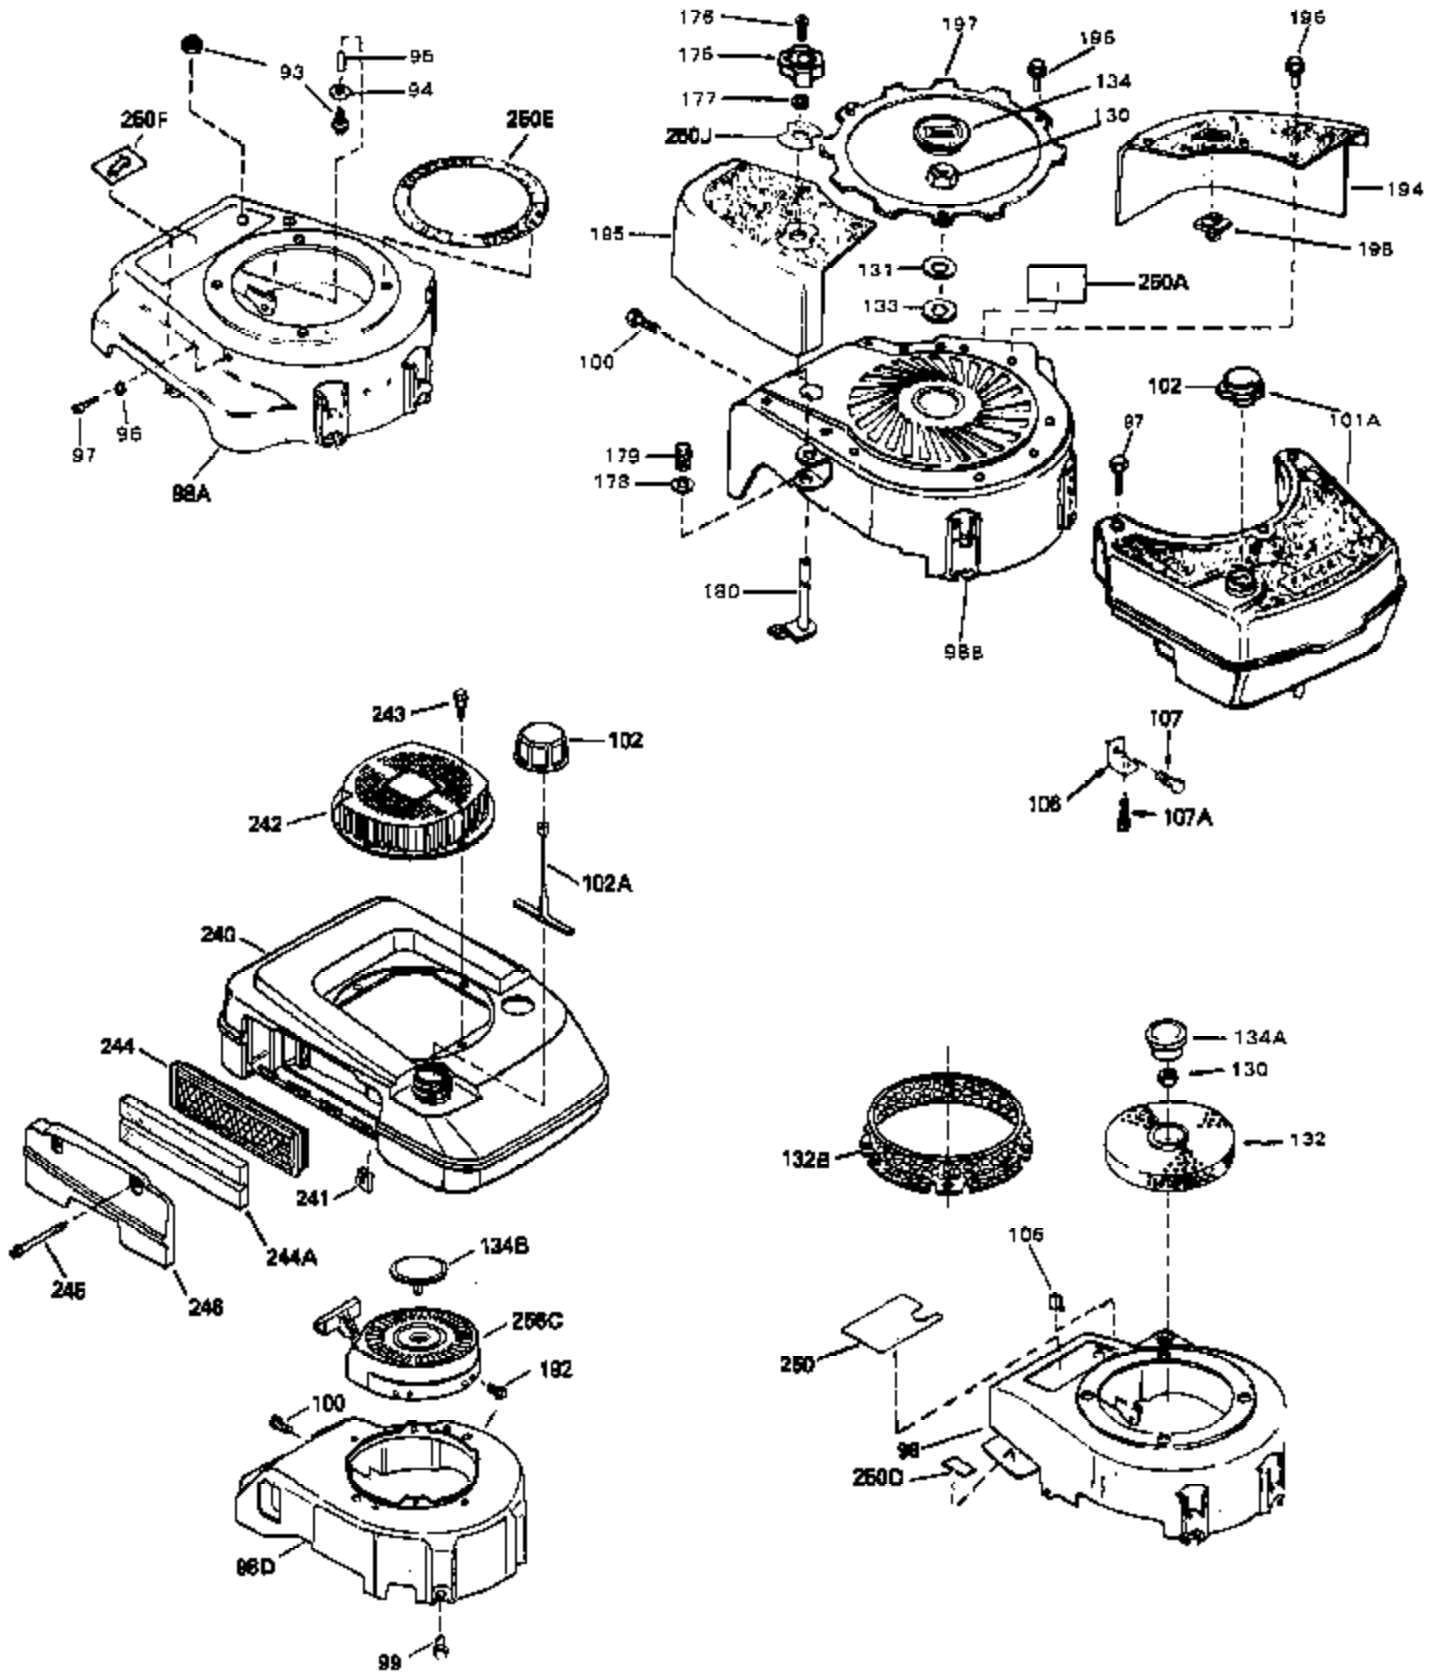

Ref #	Part Number	Qty	Description
1	33405	0	Cylinder Assy. (2-5/8" Bore)
2	26727	0	Pin, Dowel
7	33876	0	Gasket, Stator
50	34215	0	Breather Assy.
51	30200	0	Screw
52	32760	0	Gasket, Breather
63	650506	0	Screw
64	631036	0	Shutter, Throttle
65	631530	0	Shaft Assy., Throttle
66	631066	0	Spring, Return
72	650489	0	Screw
92A	34231	0	Wire, Ground (One female fitting & one
115	610973	0	Terminal Assy.
181	31748	0	Shaft, P.T.O.
182	31746	0	Gear, Worm
184	31745	0	Washer, Tang
185	31787	0	Washer, Flat
186	31749	0	Ring, Retaining
187	31744	0	Seal, Oil
188	31747	0	Washer, Thrust
189	650492	0	Screw
190	34239	0	Guard, Starter
191	34309	0	Stud
192	650802	0	Screw, Hex washer hd. taptite, 1/4-20 x 5/8
192A	0	0	Rivet, Pop (3/16" Dia.)
252	30548B	0	Condenser
253	30547A	0	Contact Assy., Breaker
254	610850A	0	Magneto, Tecumseh (w/double ring gear)
256A	590531	0	Starter, Side mount rewind