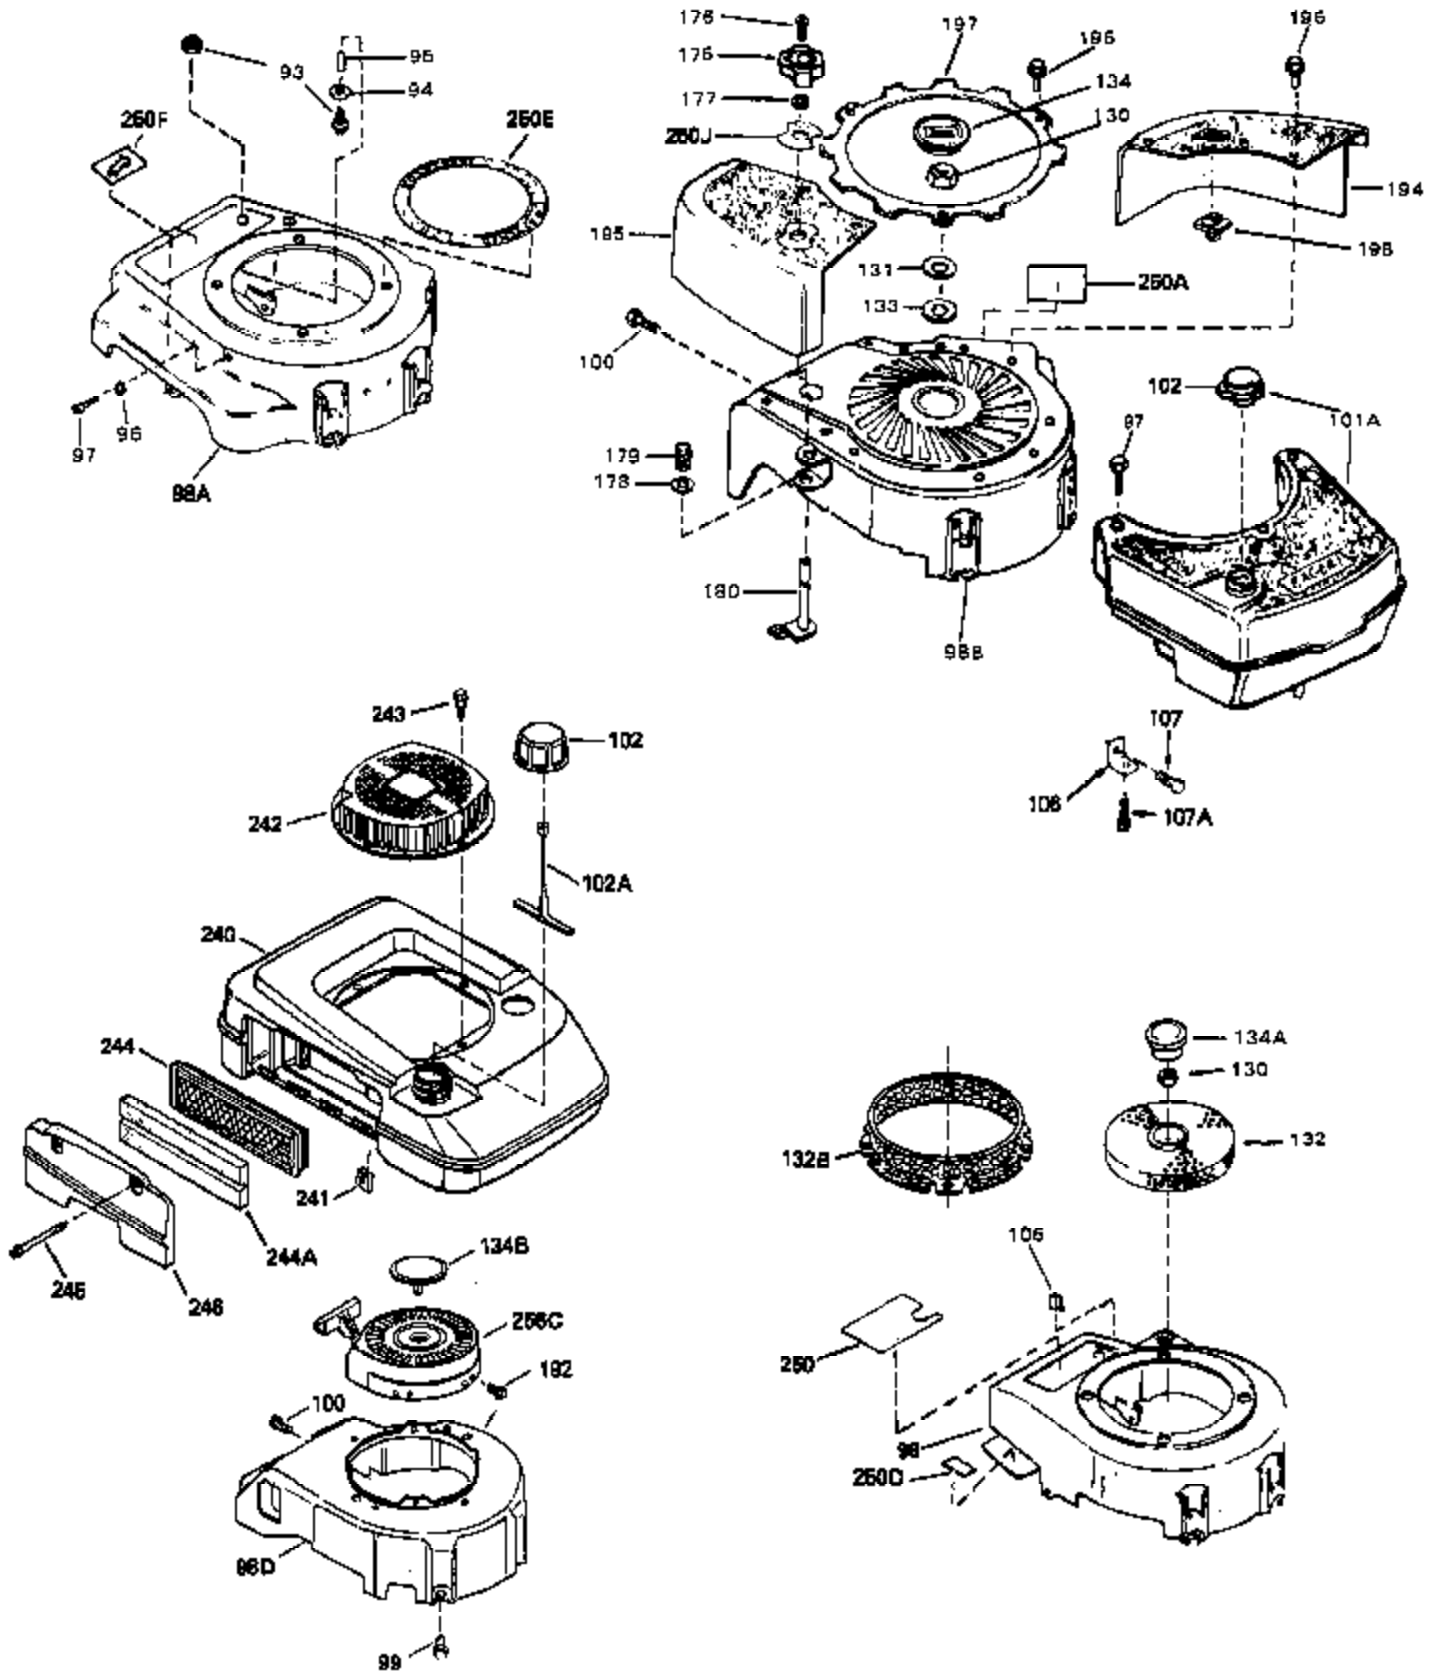

Ref #	Part Number	Qty	Description
	1 34959	0	Cylinder Assy. (2-5/8" Bore)
	2 26727	0	Pin, Dowel
	50 34215	0	Breather Assy.
	51 30200	0	Screw
	52 32760	0	Gasket, Breather
	63 650506	0	Screw
	64 631036	0	Shutter, Throttle
	65 631530	0	Shaft Assy., Throttle
	66 631066	0	Spring, Return
	92A 34961	0	Wire, Ground (One female & one male fitting)
	105B 29443	0	Clip, Fuel line
	115 610973	0	Terminal Assy.
	165 34080	0	Spacer, Flywheel key
	181 33774	0	Shaft, P.T.O.
	182 33401	0	Gear, Worm
	184 31745	0	Washer, Tang
	185 31787	0	Washer, Flat
	186 31749	0	Ring, Retaining
	187 31744	0	Seal, Oil
	188 31747	0	Washer, Thrust
	189 650492	0	Screw
	192A 0	0	Rivet, Pop (3/16" Dia.)
	228 34985	0	Rope Stop & Staple Assy.
	229 35025	0	Staple, Rope retainer