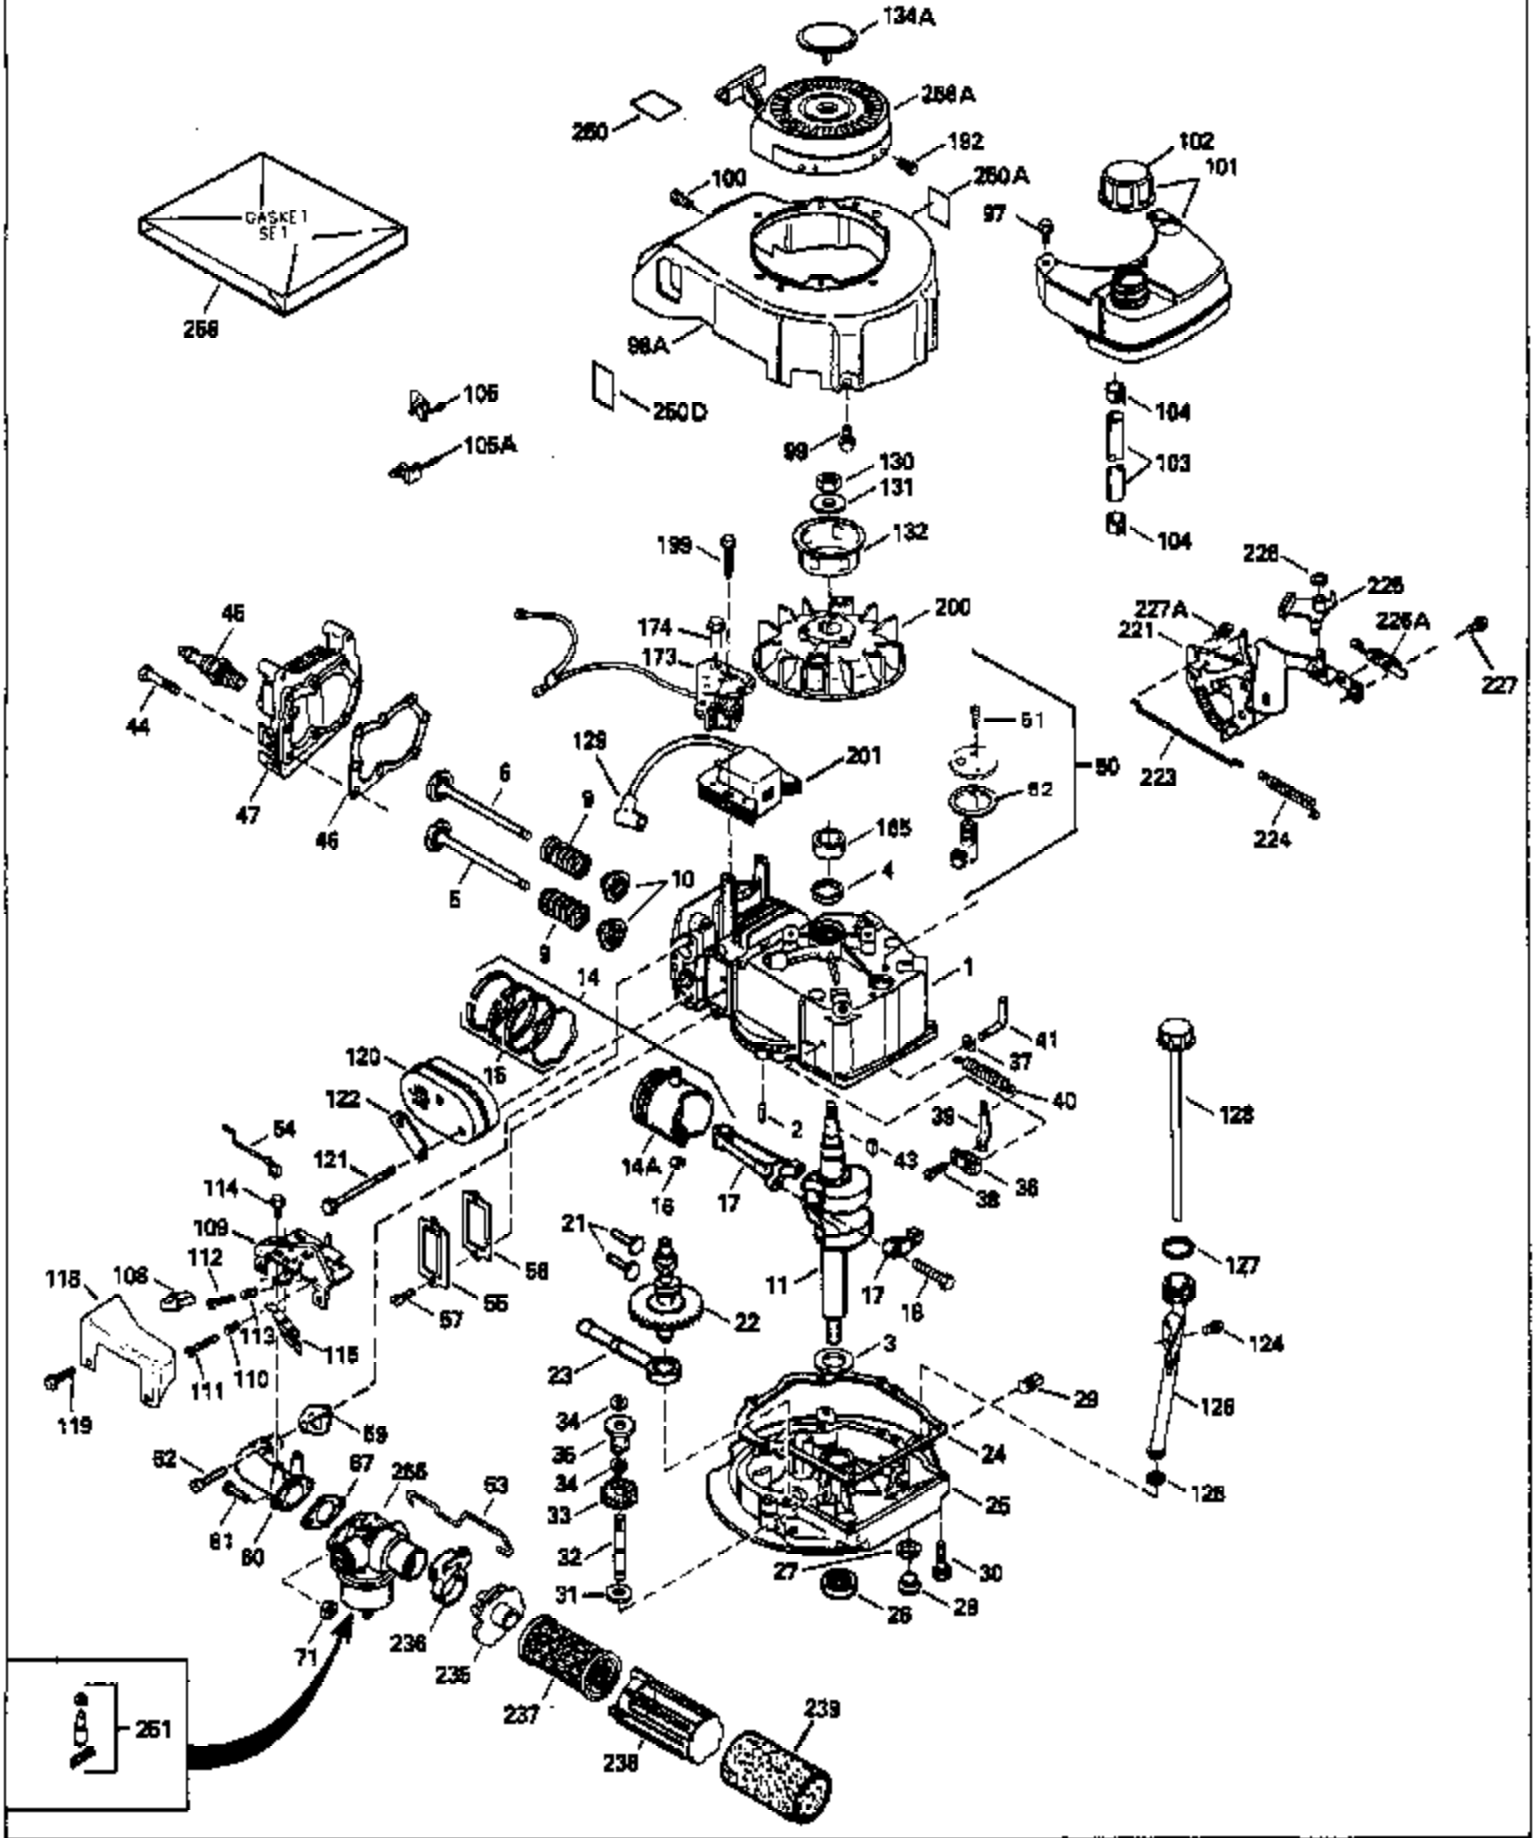

ILLUSTRATION SHOWS TYPICAL PARTS ONLY. ORDER BY PART NUMBER. PARTS NOT LISTED ARE SUPPLIED BY OEM.

Ref #	Part Number	Qty	Description
1	34959		Cylinder (Incl. 2, 4, 50, 51 & 52) (2 -5/8")
2	26727		Pin, Dowel
3	32323		Washer, Thrust
4	32600		Seal, Oil
5	29313C		Exhaust Valve (Std.) (Incl. 10) (Conventional Ports)
5	29315C		Exhaust Valve (1/32" OS) (Incl. 10) (Conventional Ports)
6	29314B		Intake Valve (Std.) (Incl. 10) (Conventional Ports)
6	29315C		Intake Valve (1/32" OS) (Incl. 10) (Conventional Ports)
9	31672		Spring, Valve
10	31673		Cap, Lower valve spring
11	35342		Crankshaft
14	35544		Piston, Pin & Ring Set (Std.) (2-5/8" Bore)
14	35545		Piston, Pin & Ring Set (.010" OS)
14	35546		Piston, Pin & Ring Set (.020" OS)
14A	35541		Piston & Pin Ass'y. (Incl. 16)(Std.)(2-5/8")
14A	35542		Piston & Pin Ass'y. (Incl. 16) (.010" OS)
14A	35543		Piston & Pin Ass'y. (Incl. 16) (.020" OS)
15	35547		Ring Set (Std.) (2-5/8" Bore)
15	35548		Ring Set (.010" OS)
15	35549		Ring Set (.020" OS)
16	20381		Ring, Piston pin retaining
17	30963B		Rod Assy., Connecting (Incl. 18)
18	32610A		Bolt, Connecting rod
21	27241		Lifter, Exhaust valve
22	33553		Camshaft (MCR)
23	29914		Pump Assy.
24	35261		* Gasket, Mounting flange
25	34311B		Flange Ass'y. (Incl. 26, 28, 29 & 32)
26	27897		Seal, Oil
27	28833		* Drain Plug Gasket (Not req. w/plastic plug)
28	30572		Plug, Oil drain
30	650488		Screw, 1/4-20 x 1-1/4"
31	30590A		Washer, Flat
32	30574		Shaft, Mechanical governor
33	30591		Gear Assy., Governor (Incl. 31)
34	29193		Ring, Retaining
35	30588A		Spool, Governor
36	31335		Clamp, Governor lever
37	28277		Washer, Flat
38	650548		Screw, 8-32 x 5/16"
39	31383A		Lever, Governor
40	31361		Spring, Governor
41	30589		Rod, Governor (Incl. 37)
43	611004		Key, Flywheel
44	6021A		Screw, 5/16-18 x 1-1/2"
45	35395		Resistor Spark Plug (RJ-19LM)
46	32643		* Gasket, Cylinder head
47	34335		Head, Cylinder
50	34215		Breather Assy. (Incl. 51 & 52)
51	30200		Screw, 10-24 x 9/16"
52	32760		* Gasket, Breather
53	34336		Link, Governor-to-throttle
54	34337		Link, Governor spring
55	32755		Cover, Valve spring box
56	27234		* Gasket, Valve spring cover
57	650128		Screw, 10-24 x 1/2"
59	34690		* Gasket, Intake
60	31384A		Pipe, Intake (Incl. 59)