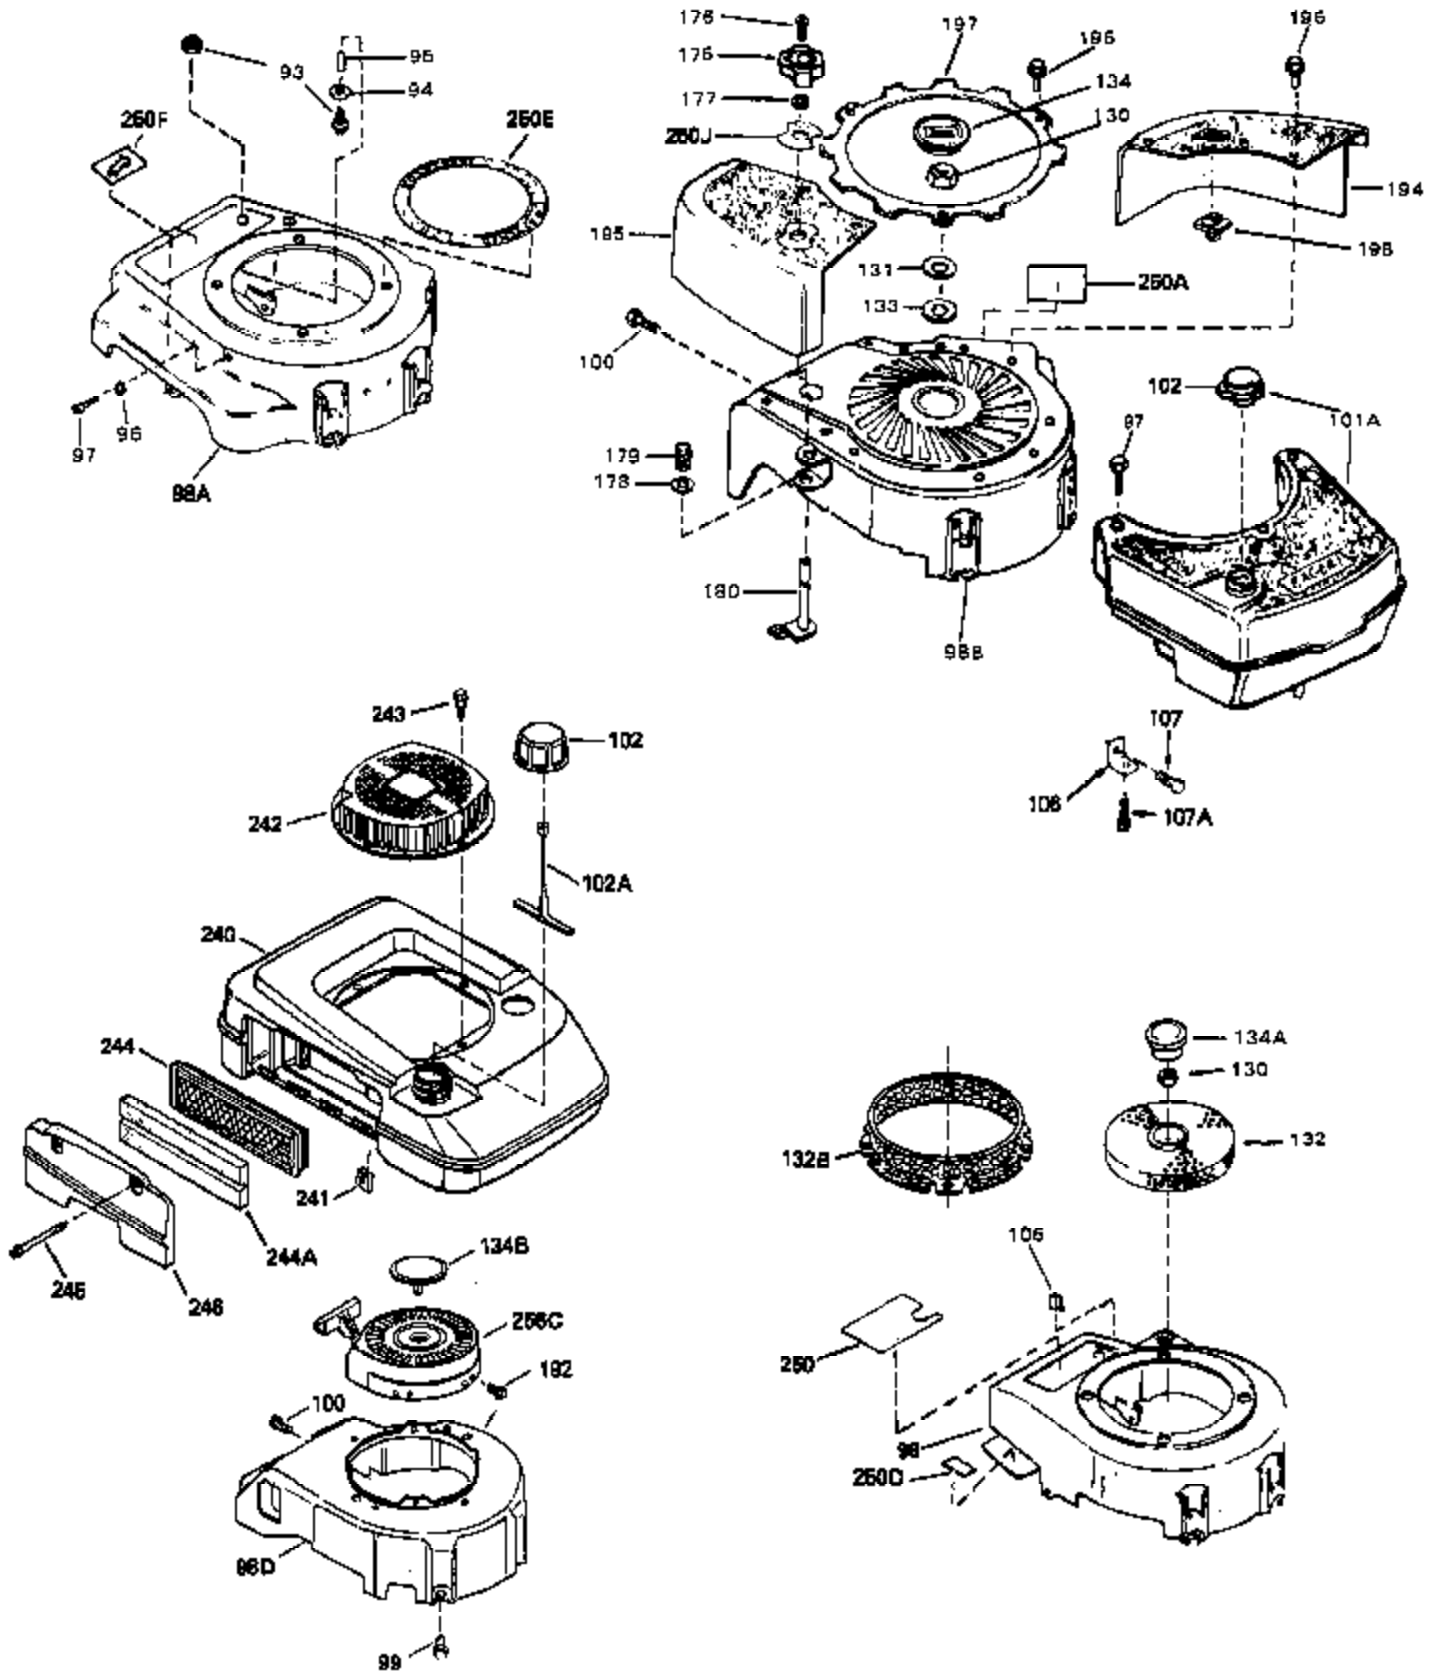

Ref #	Part Number	Qty	Description
1	34959	0	Cylinder Assy. (2-5/8" Bore)
2	26727	0	Pin, Dowel
50	34215	0	Breather Assy.
51	30200	0	Screw
52	32760	0	Gasket, Breather
63	650506	0	Screw
64	631036	0	Shutter, Throttle
65	631530	0	Shaft Assy., Throttle
66	631066	0	Spring, Return
92A	34231	0	Wire, Ground (One female fitting & one
115	610973	0	Terminal Assy.
165	34080	0	Spacer, Flywheel key
181	31748	0	Shaft, P.T.O.
182	31746	0	Gear, Worm
184	31745	0	Washer, Tang
185	31787	0	Washer, Flat
186	31749	0	Ring, Retaining
187	31744	0	Seal, Oil
188	31747	0	Washer, Thrust
189	650492	0	Screw
192	650802	0	Screw, Hex washer hd. taptite, 1/4-20 x 5/8
192A	0	0	Rivet, Pop (3/16" Dia.)
256A	590531	0	Starter, Side mount rewind