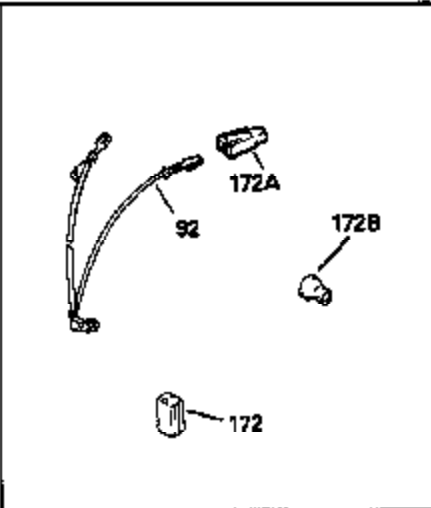

Ref #	Part Number	Qty	Description
51	30200		Screw, 10-24 x 9/16"
92	34231		Ground Wire
98	34480		Housing, Blower
100	30200		Screw, 10-24 x 9/16"
102	35355		Fuel Cap
120A	33556		Muffler
121	792005		Screw, 1/4-20 x 2-1/2"
122	33753		Plate, Lock
130	650816		Nut, Flywheel
131	650815		Washer, Belleville
134	34113		Plug, Screen
192	650802		Screw, 1/4-20 x 5/8"
256	590531		Side Mount Rewind Starter (Refer to Division 5, Section C, page 32 for breakdown)