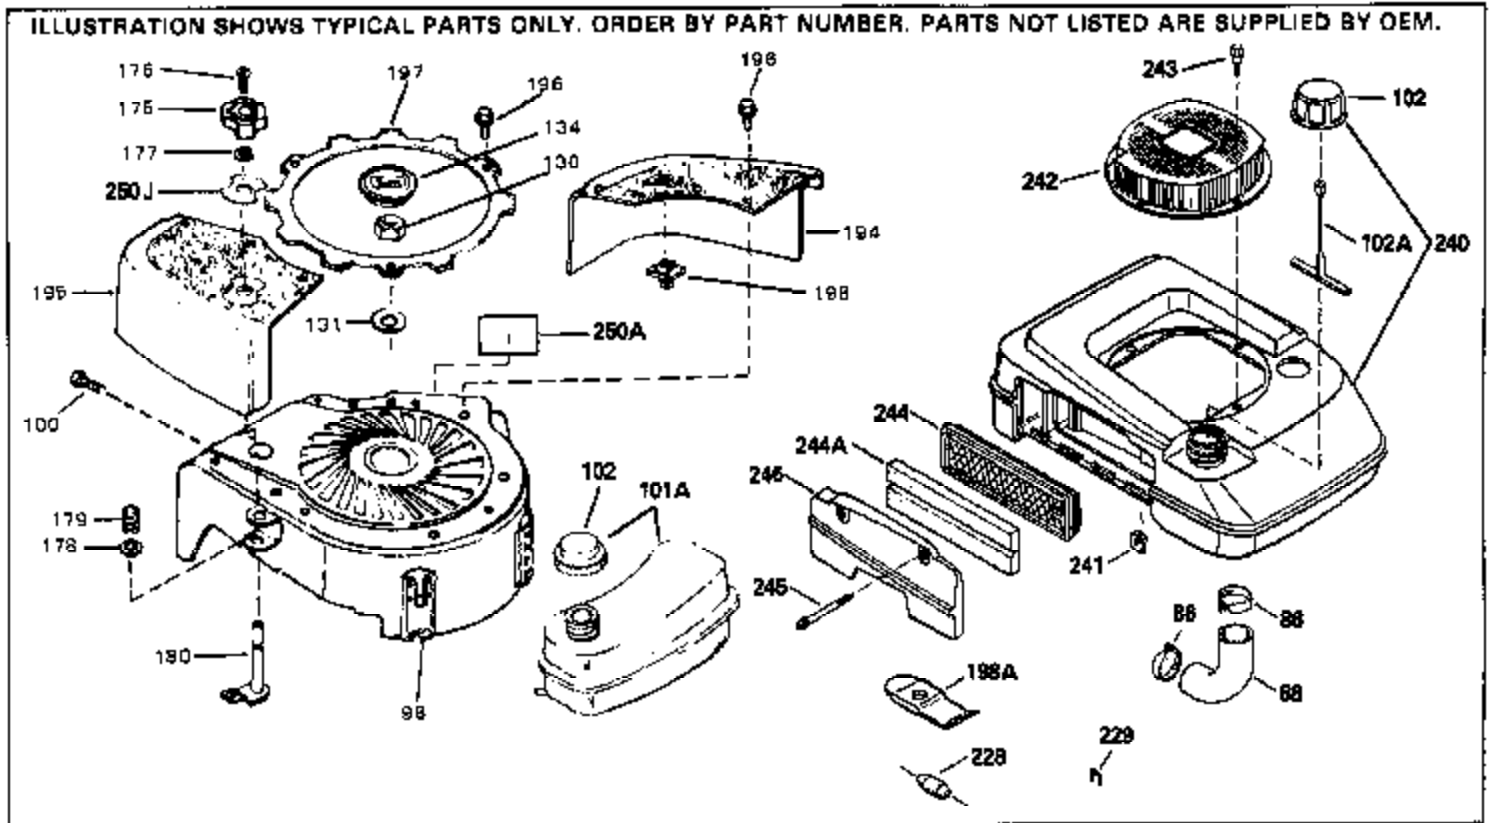

Ref #	Part Number	Qty	Description
51	30200		Screw, 10-24 x 9/16"
92	34231		Ground Wire
98	34480		Housing, Blower
100	30200		Screw, 10-24 x 9/16"
102	35355		Fuel Cap
120A	33556		Muffler
121	792005		Screw, 1/4-20 x 2-1/2"
122	33753		Plate, Lock
130	650816		Nut, Flywheel
131	650815		Washer, Belleville
134	34113		Plug, Screen
192	650802		Screw, 1/4-20 x 5/8"
256	590531		Side Mount Rewind Starter (Refer to Division 5, Section C, page 32 for breakdown)