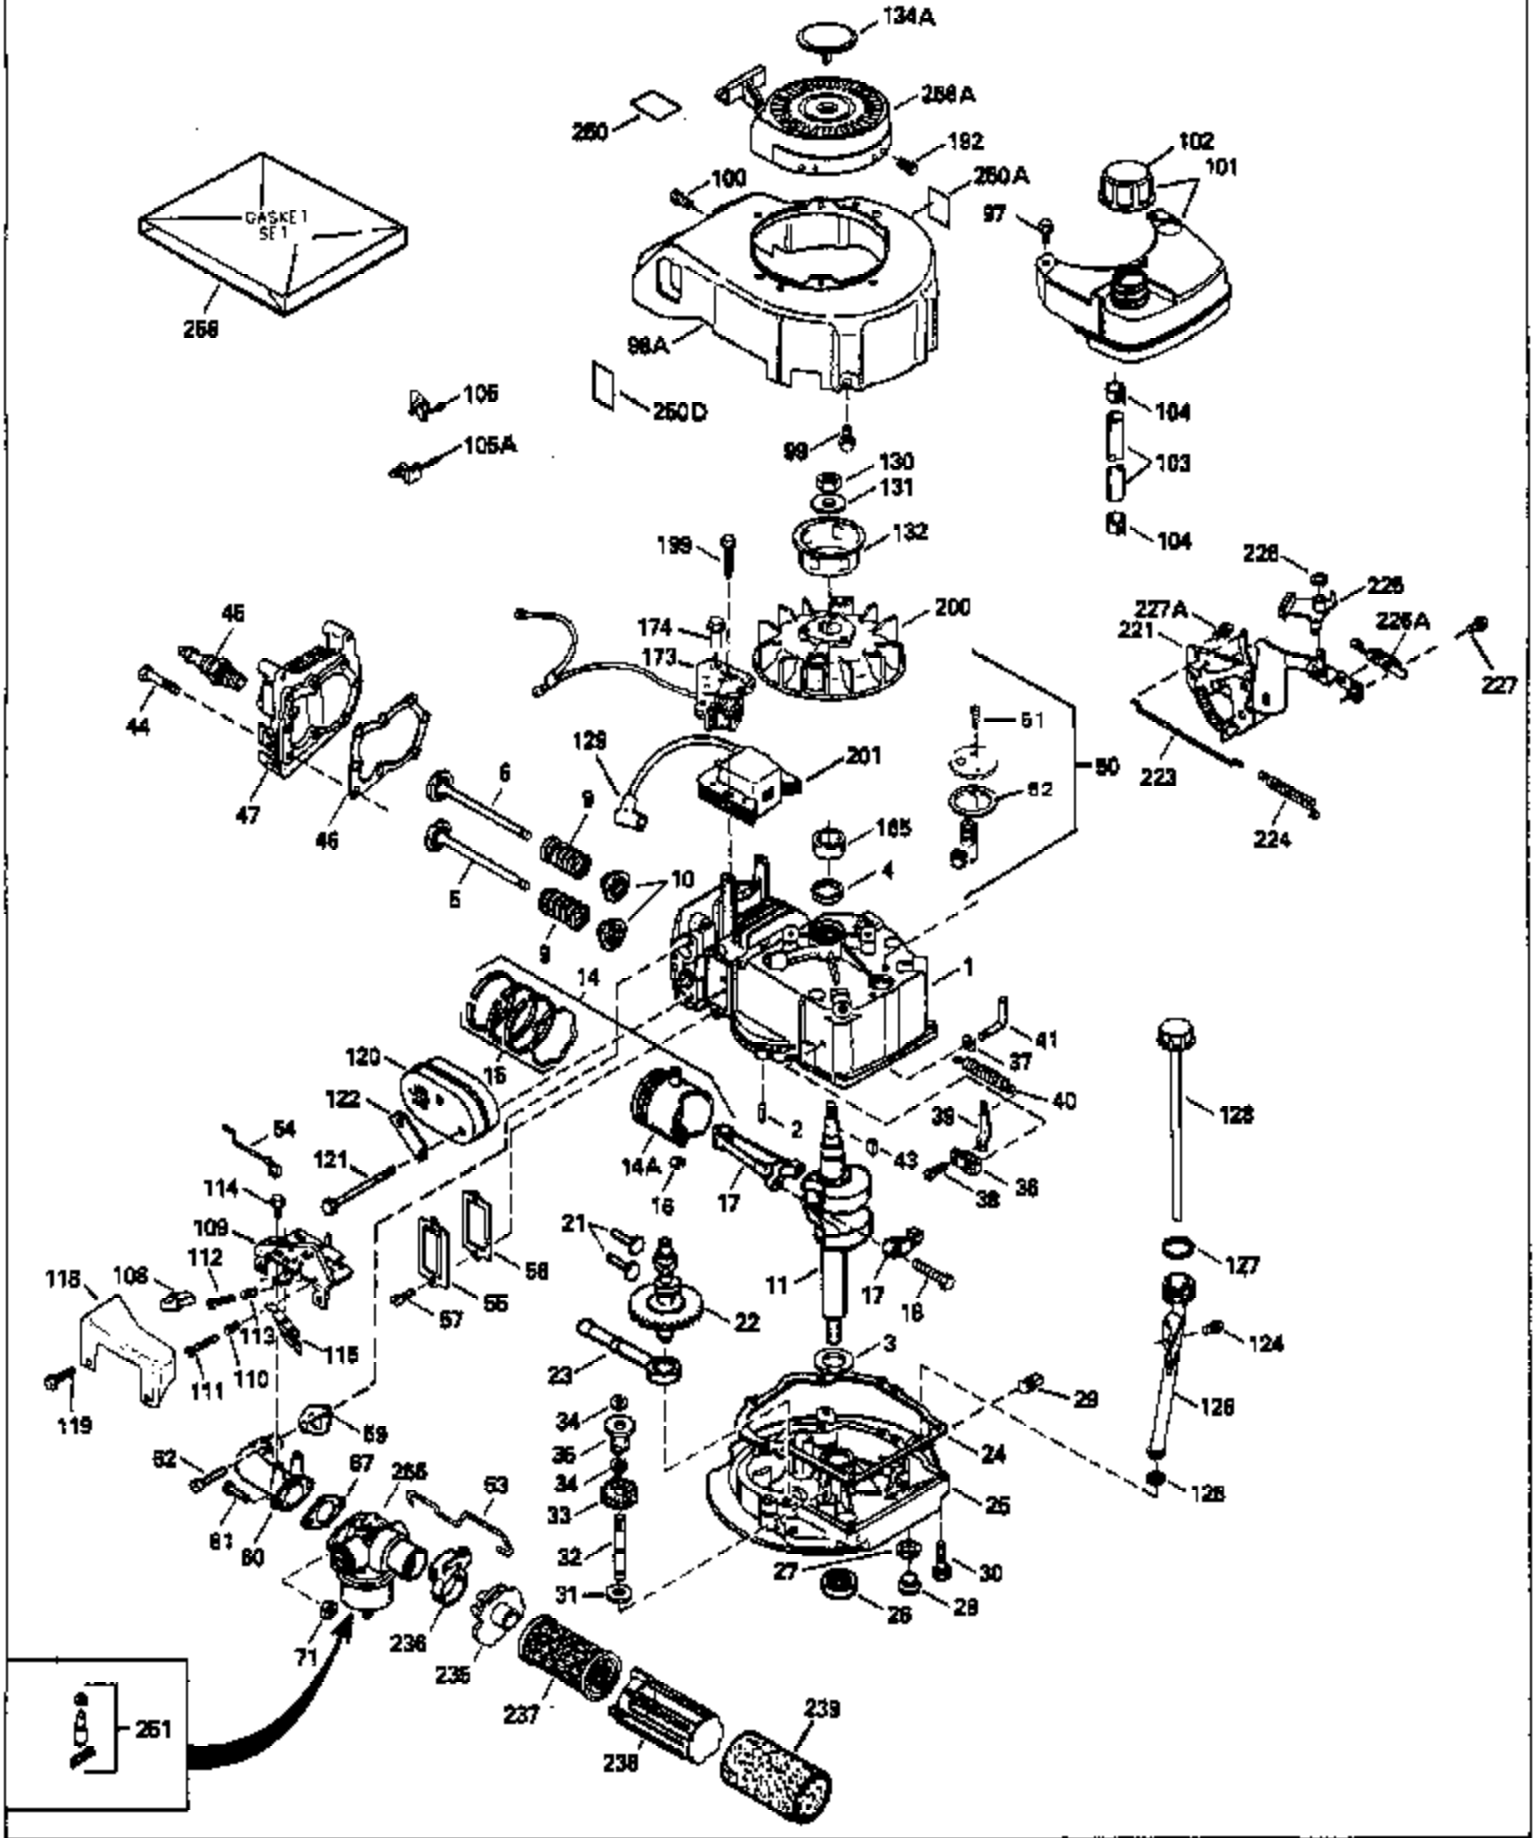

ILLUSTRATION SHOWS TYPICAL PARTS ONLY. ORDER BY PART NUMBER. PARTS NOT LISTED ARE SUPPLIED BY OEM.

Ref #	Part Number	Qty	Description
1	34959		Cylinder (Incl. 2, 4, 50, 51 & 52) (2 -5/8")
2	26727		Pin, Dowel
3	32323		Washer, Thrust
4	32600		Seal, Oil
5	29313C		Exhaust Valve (Std.) (Incl. 10) (Conventional Ports)
5	29315C		Exhaust Valve (1/32" OS) (Incl. 10) (Conventional Ports)
6	29314B		Intake Valve (Std.) (Incl. 10) (Conventional Ports)
6	29315C		Intake Valve (1/32" OS) (Incl. 10) (Conventional Ports)
9	31672		Spring, Valve
10	31673		Cap, Lower valve spring
11	35166		Crankshaft
14	35544		Piston, Pin & Ring Set (Std.) (2-5/8" Bore)
14	35545		Piston, Pin & Ring Set (.010" OS)
14	35546		Piston, Pin & Ring Set (.020" OS)
14A	35541		Piston & Pin Ass'y. (Incl. 16)(Std.)(2-5/8")
14A	35542		Piston & Pin Ass'y. (Incl. 16) (.010" OS)
14A	35543		Piston & Pin Ass'y. (Incl. 16) (.020" OS)
15	35547		Ring Set (Std.) (2-5/8" Bore)
15	35548		Ring Set (.010" OS)
15	35549		Ring Set (.020" OS)
16	20381		Ring, Piston pin retaining
17	30963B		Rod Assy., Connecting (Incl. 18)
18	32610A		Bolt, Connecting rod
21	27241		Lifter, Exhaust valve
22	33148A		Camshaft
23	29914		Pump Assy.
24	35261		* Gasket, Mounting flange
25	34311B		Flange Ass'y. (Incl. 26, 28, 29 & 32)
26	27897		Seal, Oil
28	27244		Plug, Oil drain
30	650488		Screw, 1/4-20 x 1-1/4"
31	30590A		Washer, Flat
32	30574		Shaft, Mechanical governor
33	30591		Gear Assy., Governor (Incl. 31)
34	29193		Ring, Retaining
35	30588A		Spool, Governor
36	31335		Clamp, Governor lever
37	28277		Washer, Flat
38	650548		Screw, 8-32 x 5/16"
39	31383A		Lever, Governor
40	31361		Spring, Governor
41	30589		Rod, Governor (Incl. 37)
43	611004		Key, Flywheel
44	6021A		Screw, 5/16-18 x 1-1/2"
45	35395		Resistor Spark Plug (RJ-19LM)
46	32643		* Gasket, Cylinder head
47	34335		Head, Cylinder
50	34215		Breather Assy. (Incl. 51 & 52)
51	30200		Screw, 10-24 x 9/16"
52	32760		* Gasket, Breather
53	34336		Link, Governor-to-throttle
54	34337		Link, Governor spring
55	32755		Cover, Valve spring box
56	27234		* Gasket, Valve spring cover
57	650128		Screw, 10-24 x 1/2"
59	34690		* Gasket, Intake
60	31384A		Pipe, Intake (Incl. 59)
61	6201		Screw, 1/4-28 x 7/8"