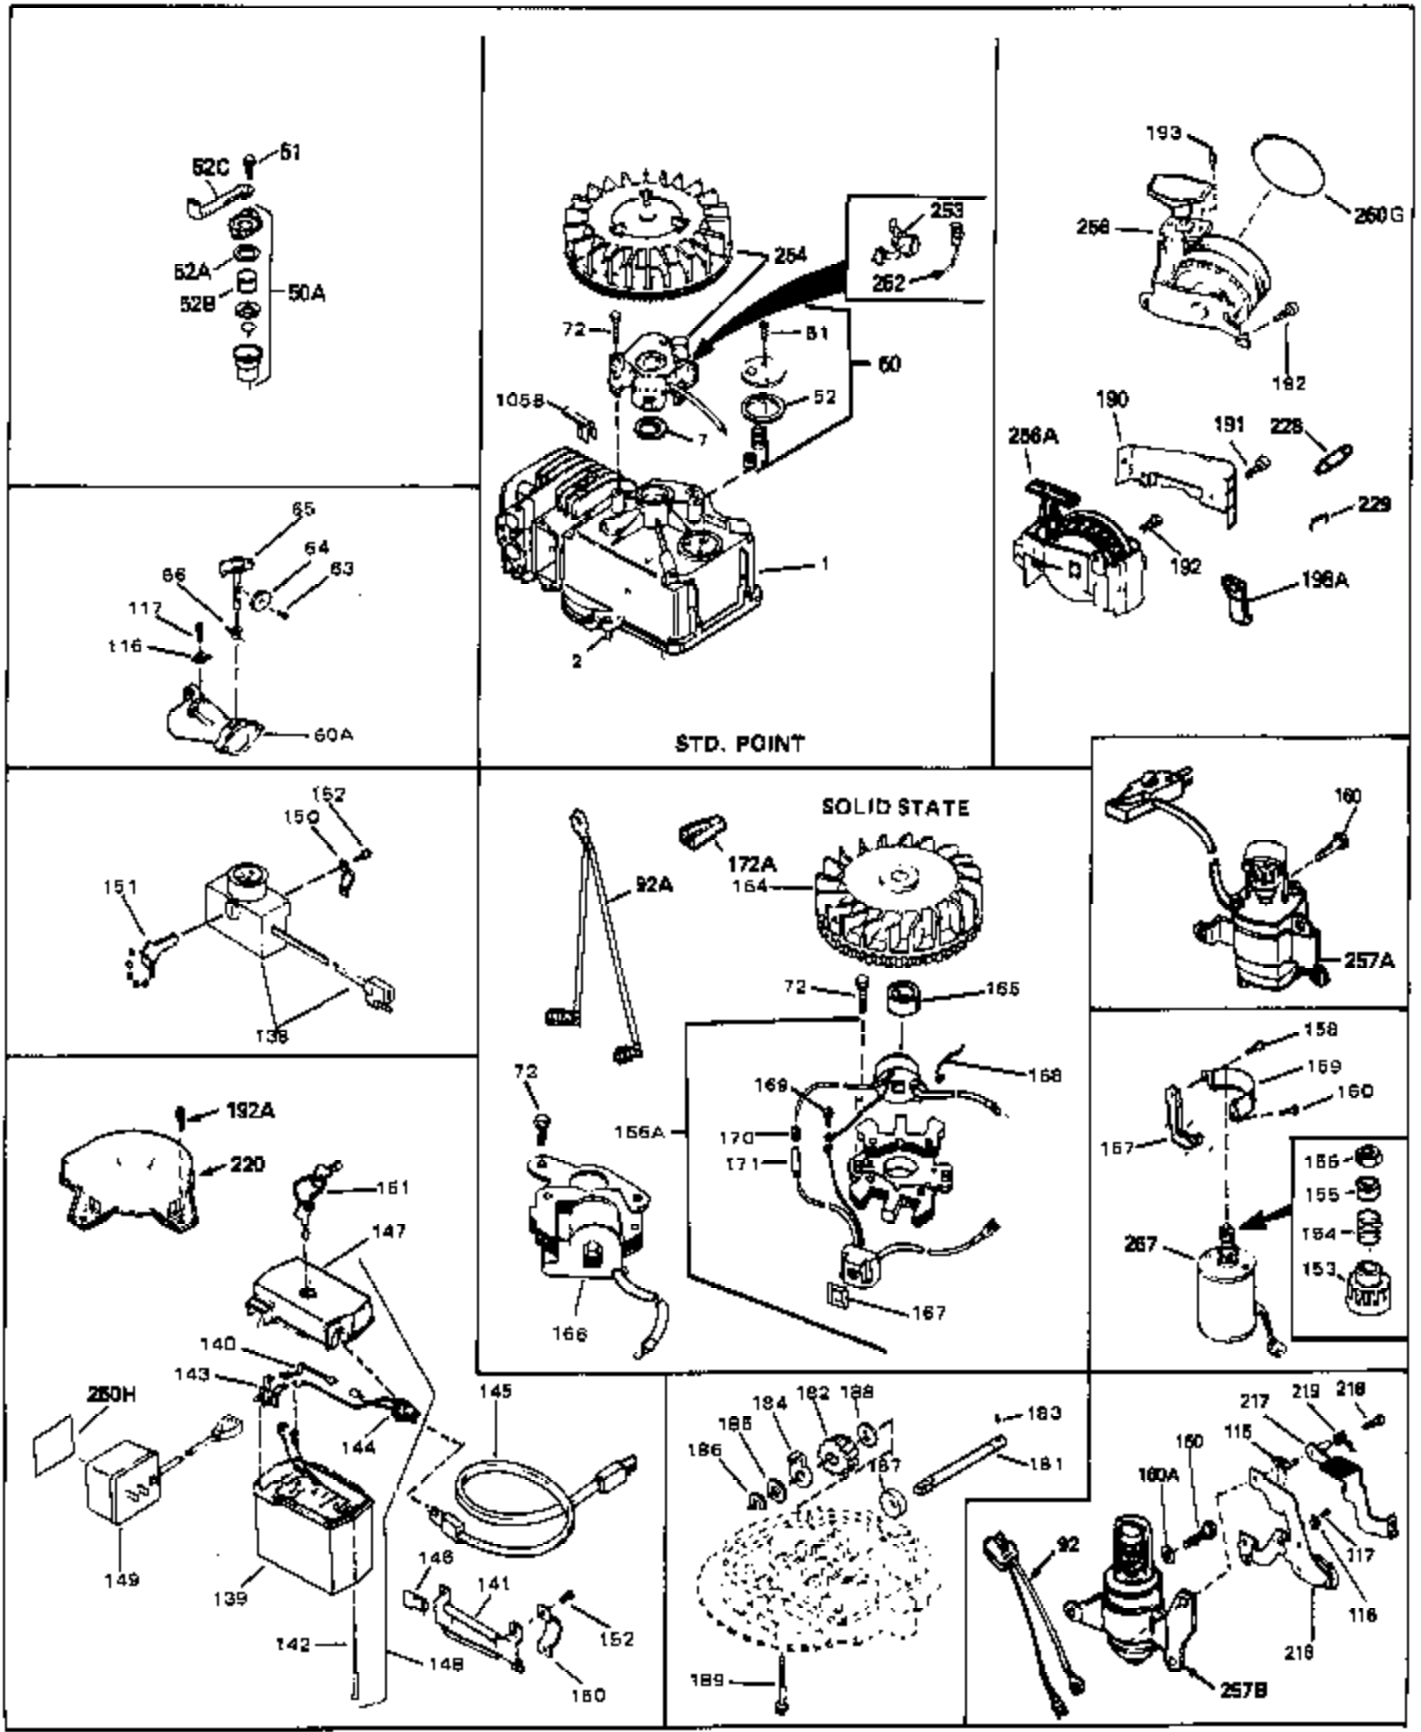

Ref #	Part Number	Qty	Description
56	27234	0	Gasket, Breather cover
57	650128	0	Screw
59	34690	0	Gasket, Intake
60	31384A	0	Pipe, Intake
61	6201	0	Screw
62	650451	0	Screw
67	26756	0	Gasket, Carburetor
71	29752	0	Nut
99	650831	0	Screw, Hex washer hd. Powerlok thread,
100	30200	0	Screw
101	32170A	0	Tank Assy., Fuel (White Poly) (1 qt.)
102	34118	0	Cap, Fuel filler (Red Plastic) (Spurt
102	410144B	0	Cap, Fuel filler (White Plastic) (Std.)
103	29774	0	Line, Fuel (Braided 8.25")
103	30705	0	Line, Fuel (Braided 16")
103	34357	0	Line, Fuel (Epichlorohydrin 6-3/4")
104	26460	0	Clamp, Fuel line
115	610973	0	Terminal Assy.
121	650795	0	Screw, Hex hd. cap, Sems, 1/4-20 x 2-5/16
124	650562	0	Screw
125	34265	0	Gasket, Oil fill tube
125	34282	0	"O" Ring (.612 I.D. x .812 O.D. x .103
126	34264	0	Tube Assy., Oil fill (Plastic)
127	33590	0	"O" Ring
128	34267	0	Dipstick, Oil (Twist Lock)
129	610118	0	Cover, Spark plug
130	650816	0	Nut, Flywheel
131	650815	0	Washer, Belleville
165	34080	0	Spacer, Flywheel key
172	34977	0	Connector
173	34960	0	Coil Assy., Alternator
174	650767	0	Screw, Hex washer hd. Sems, taptite, 8-36 x
192A	0	0	Rivet, Pop (3/16" Dia.)
199	650814	0	Screw, Hex hd. Sems, 10-24 x 1
200	611044	0	Flywheel
201	34443A	0	Solid State Assy.
201	730207	0	Magneto-to-Solid State Conversion Kit
221	34964	0	Switch & Bracket Assy., SE Brake
222	35035	0	Switch Assy.
223	34966	0	Link, Control
224	34965	0	Spring, Extension
225	34968	0	Lever, Brake
226	32309	0	Ring, Retainer
251	631021	0	Inlet Needle, Seat & Clip Assy.
255	632388	0	Carburetor
258	33238C	0	Gasket Set