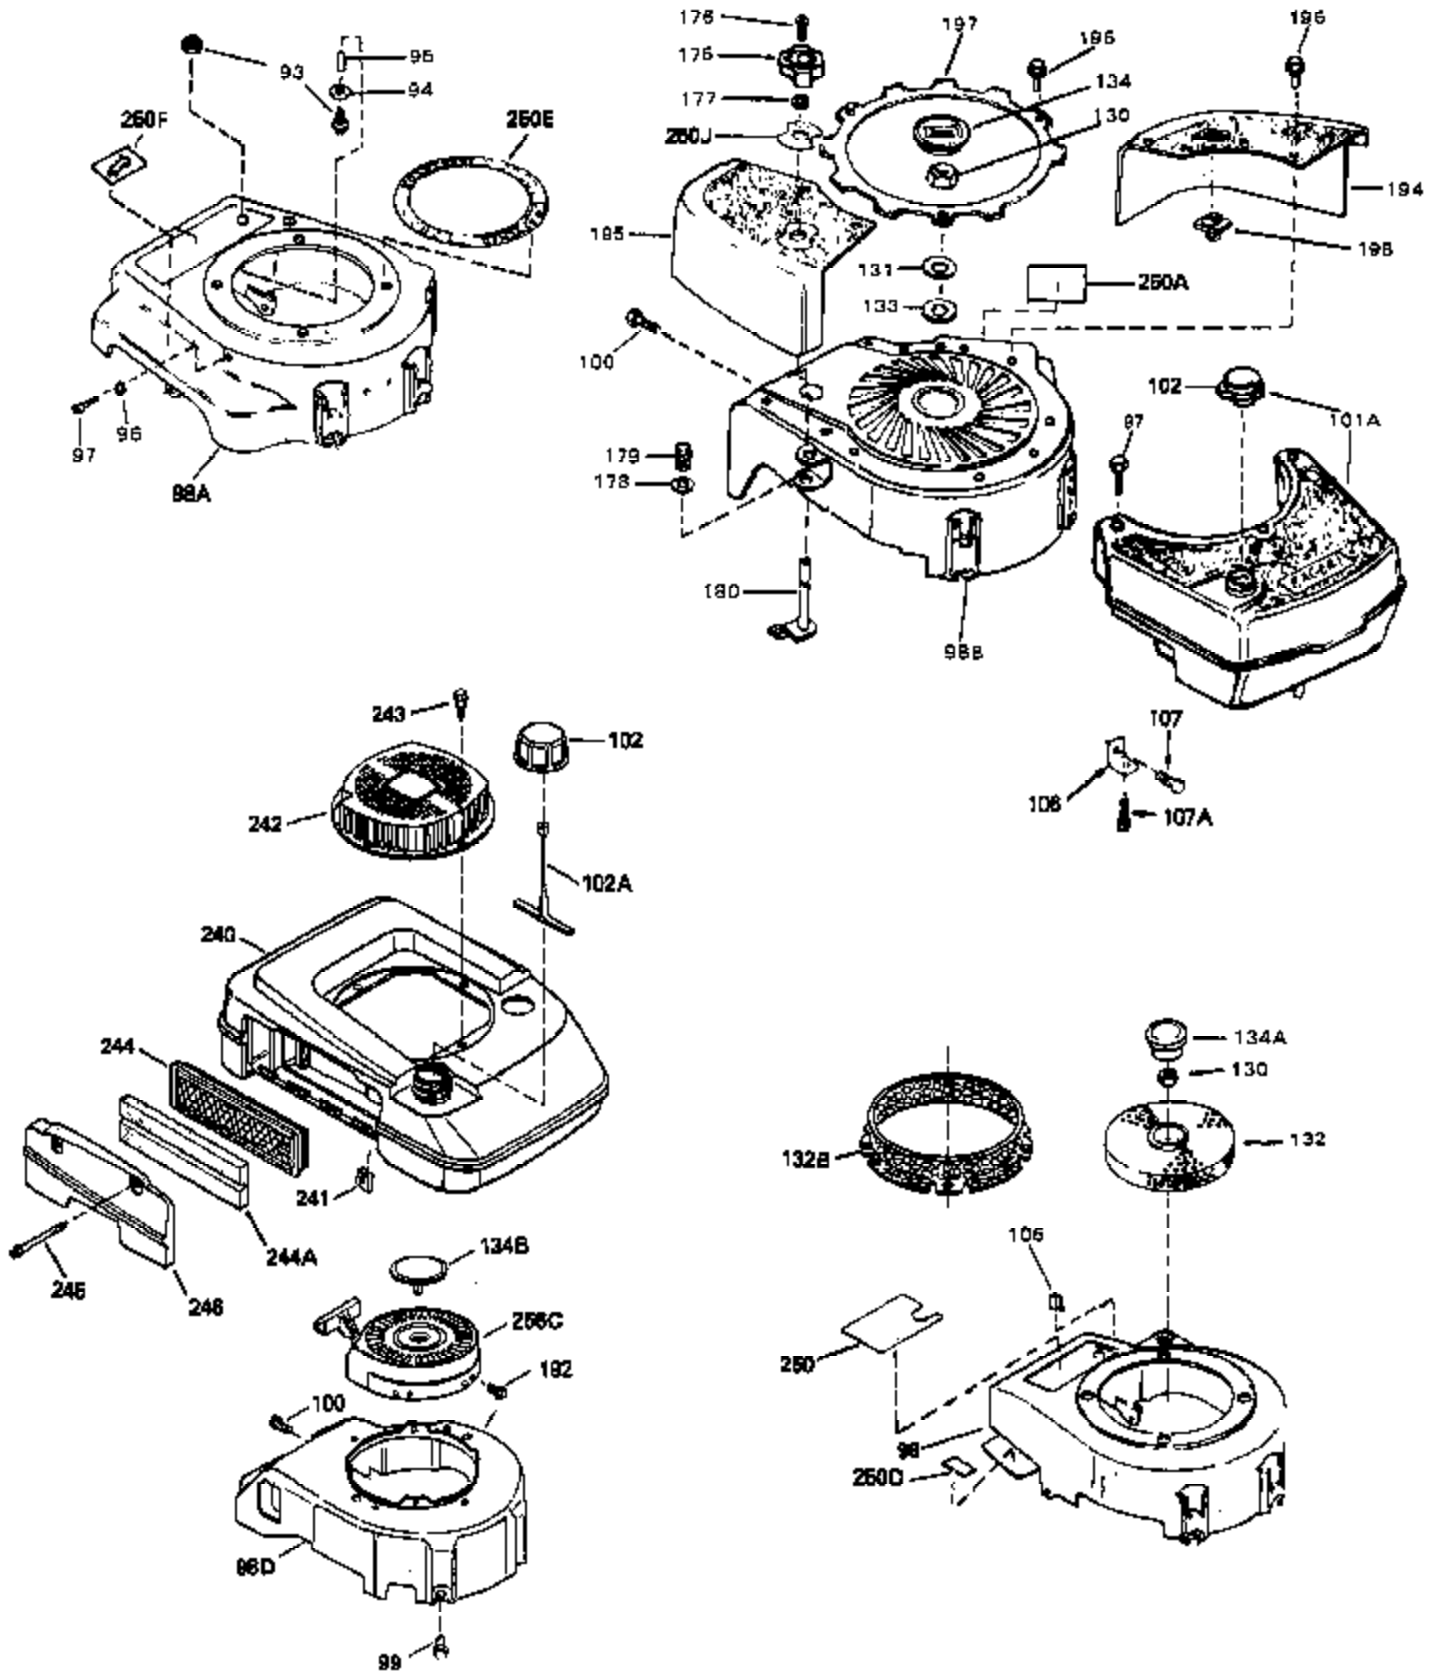

Ref #	Part Number	Qty	Description
1	35180	0	Cylinder Assy.
2	26727	0	Pin, Dowel
50	34215	0	Breather Assy.
51	30200	0	Screw
52	32760	0	Gasket, Breather
63	650506	0	Screw
64	631036	0	Shutter, Throttle
65	631530	0	Shaft Assy., Throttle
66	631066	0	Spring, Return
92A	34961	0	Wire, Ground (One female & one male fitting)
115	610973	0	Terminal Assy.
165	34080	0	Spacer, Flywheel key
192A	0	0	Rivet, Pop (3/16" Dia.)
198A	35168	0	Bracket Assy., Rope guide
228	34985	0	Rope Stop & Staple Assy.