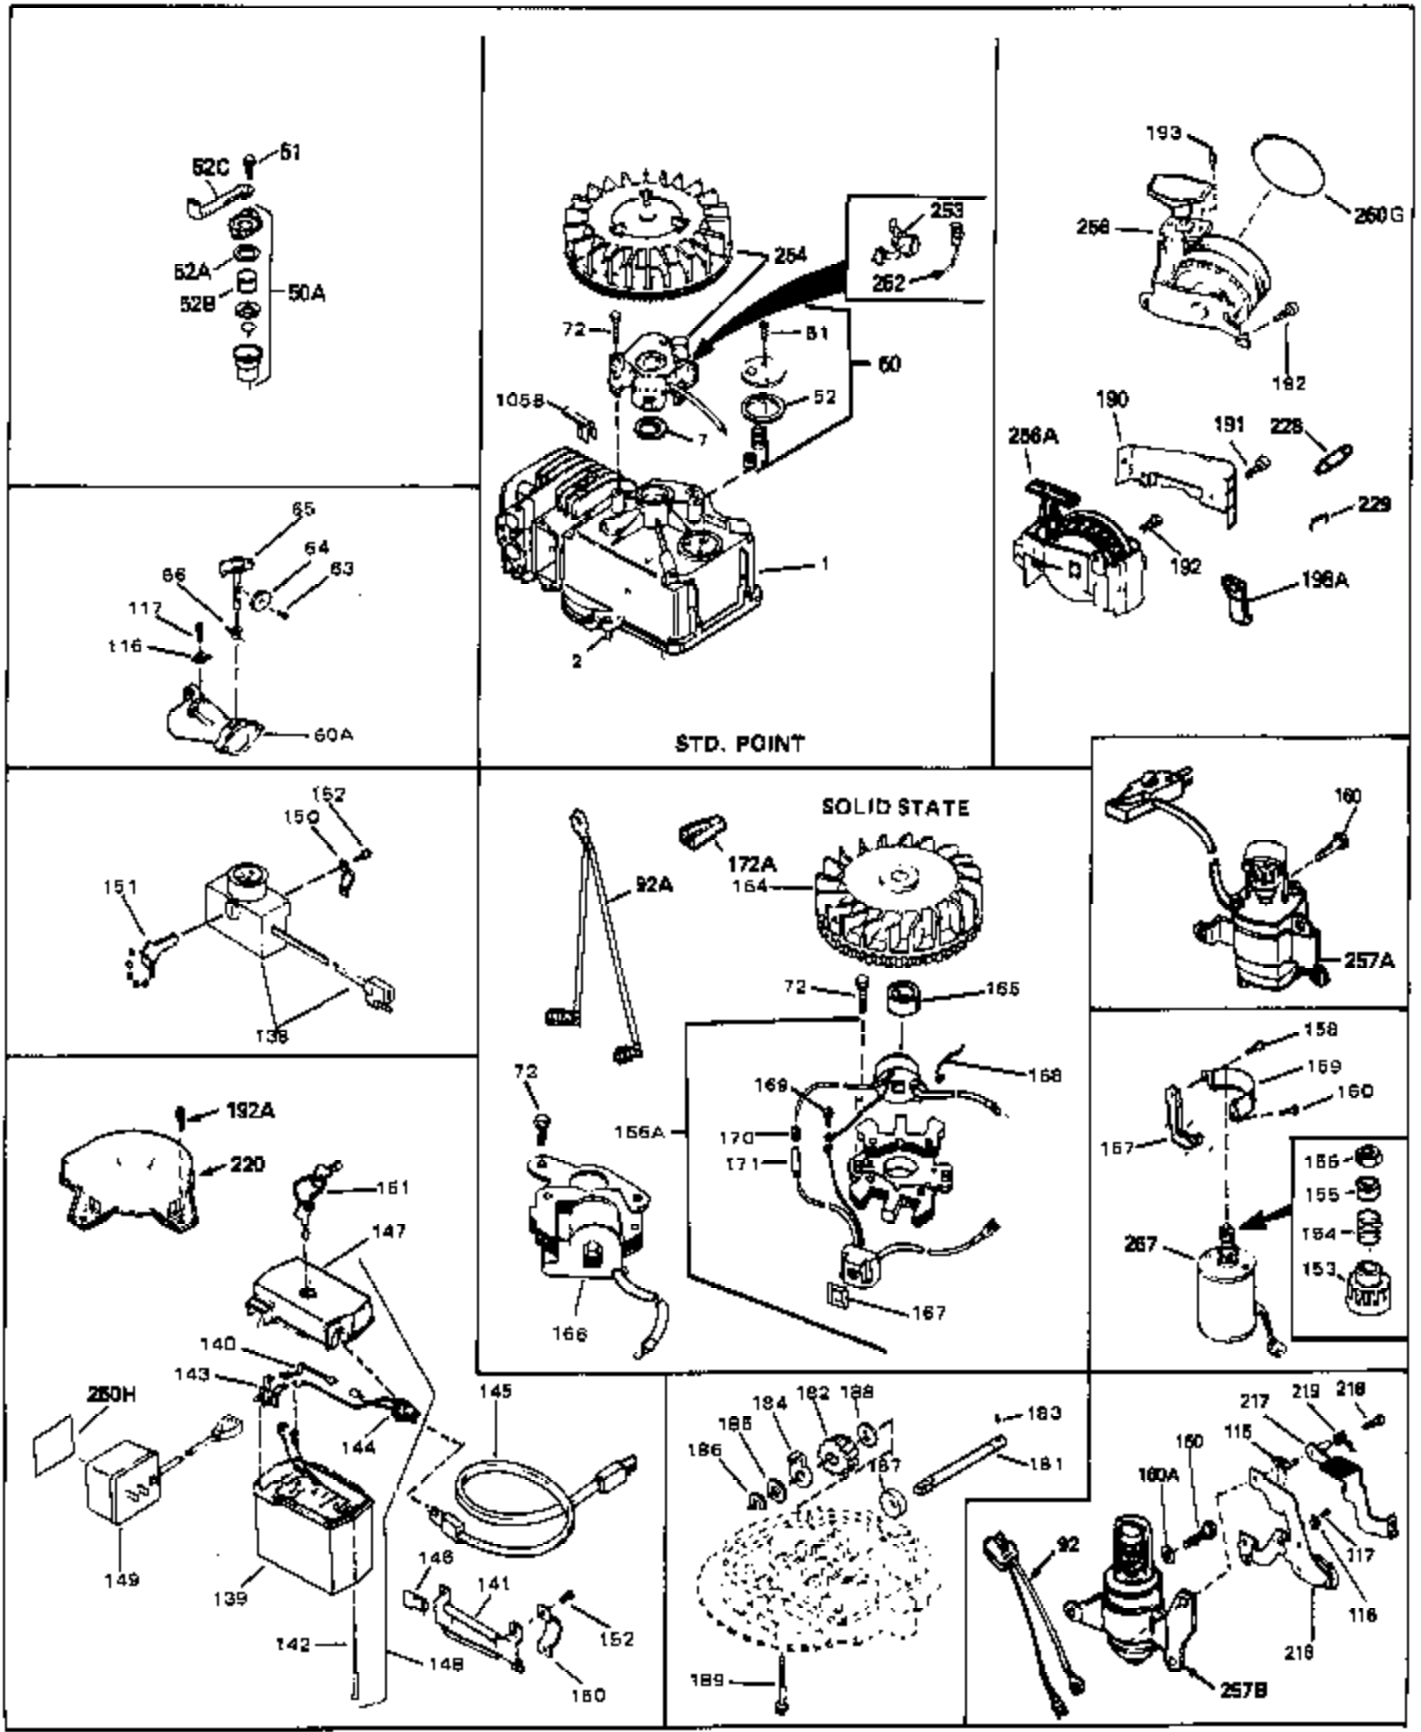

Ref #	Part Number	Qty	Description
55	32755	0	Cover, Valve spring box
56	27234	0	Gasket, Breather cover
57	650128	0	Screw
59	34690	0	Gasket, Intake
60	31384A	0	Pipe, Intake
61	6201	0	Screw
62	650451	0	Screw
67	26756	0	Gasket, Carburetor
71	29752	0	Nut
98C	35117	0	Housing, Blower
99	650831	0	Screw, Hex washer hd. Powerlok thread,
100	30200	0	Screw
102	34118	0	Cap, Fuel filler (Red Plastic) (Spurt
102	410144B	0	Cap, Fuel filler (White Plastic) (Std.)
103	29774	0	Line, Fuel (Braided 8.25")
103	30705	0	Line, Fuel (Braided 16")
103	34357	0	Line, Fuel (Epichlorohydrin 6-3/4")
104	26460	0	Clamp, Fuel line
105A	30593	0	Clip, Magneto wire
115	610973	0	Terminal Assy.
121	650869	0	Screw, Hex hd., 1/4-20 x 2-3/4
124	650562	0	Screw
125	34265	0	Gasket, Oil fill tube
125	34282	0	"O" Ring (.612 I.D. x .812 O.D. x .103
126	34264	0	Tube Assy., Oil fill (Plastic)
127	33590	0	"O" Ring
128	34267	0	Dipstick, Oil (Twist Lock)
129	610118	0	Cover, Spark plug
130	650816	0	Nut, Flywheel
131	650815	0	Washer, Belleville
132C	35000	0	Hub, Starter
165	34080	0	Spacer, Flywheel key
192A	0	0	Rivet, Pop (3/16" Dia.)
199	650814	0	Screw, Hex hd. Sems, 10-24 x 1
200	611046A	0	Flywheel
201	34443A	0	Solid State Assy.
201	730207	0	Magneto-to-Solid State Conversion Kit
221	35015A	0	Bracket Assy., S.E. Brake
223	34966	0	Link, Control
224	34965	0	Spring, Extension
225	34968	0	Lever, Brake
226	32309	0	Ring, Retainer
227	650839	0	Screw, Hex washer hd. Powerlok, 1/4-20 x 3/8
251	631021	0	Inlet Needle, Seat & Clip Assy.
255	632053	0	Carburetor
256B	590420A	0	Starter, Rewind
258	33238C	0	Gasket Set