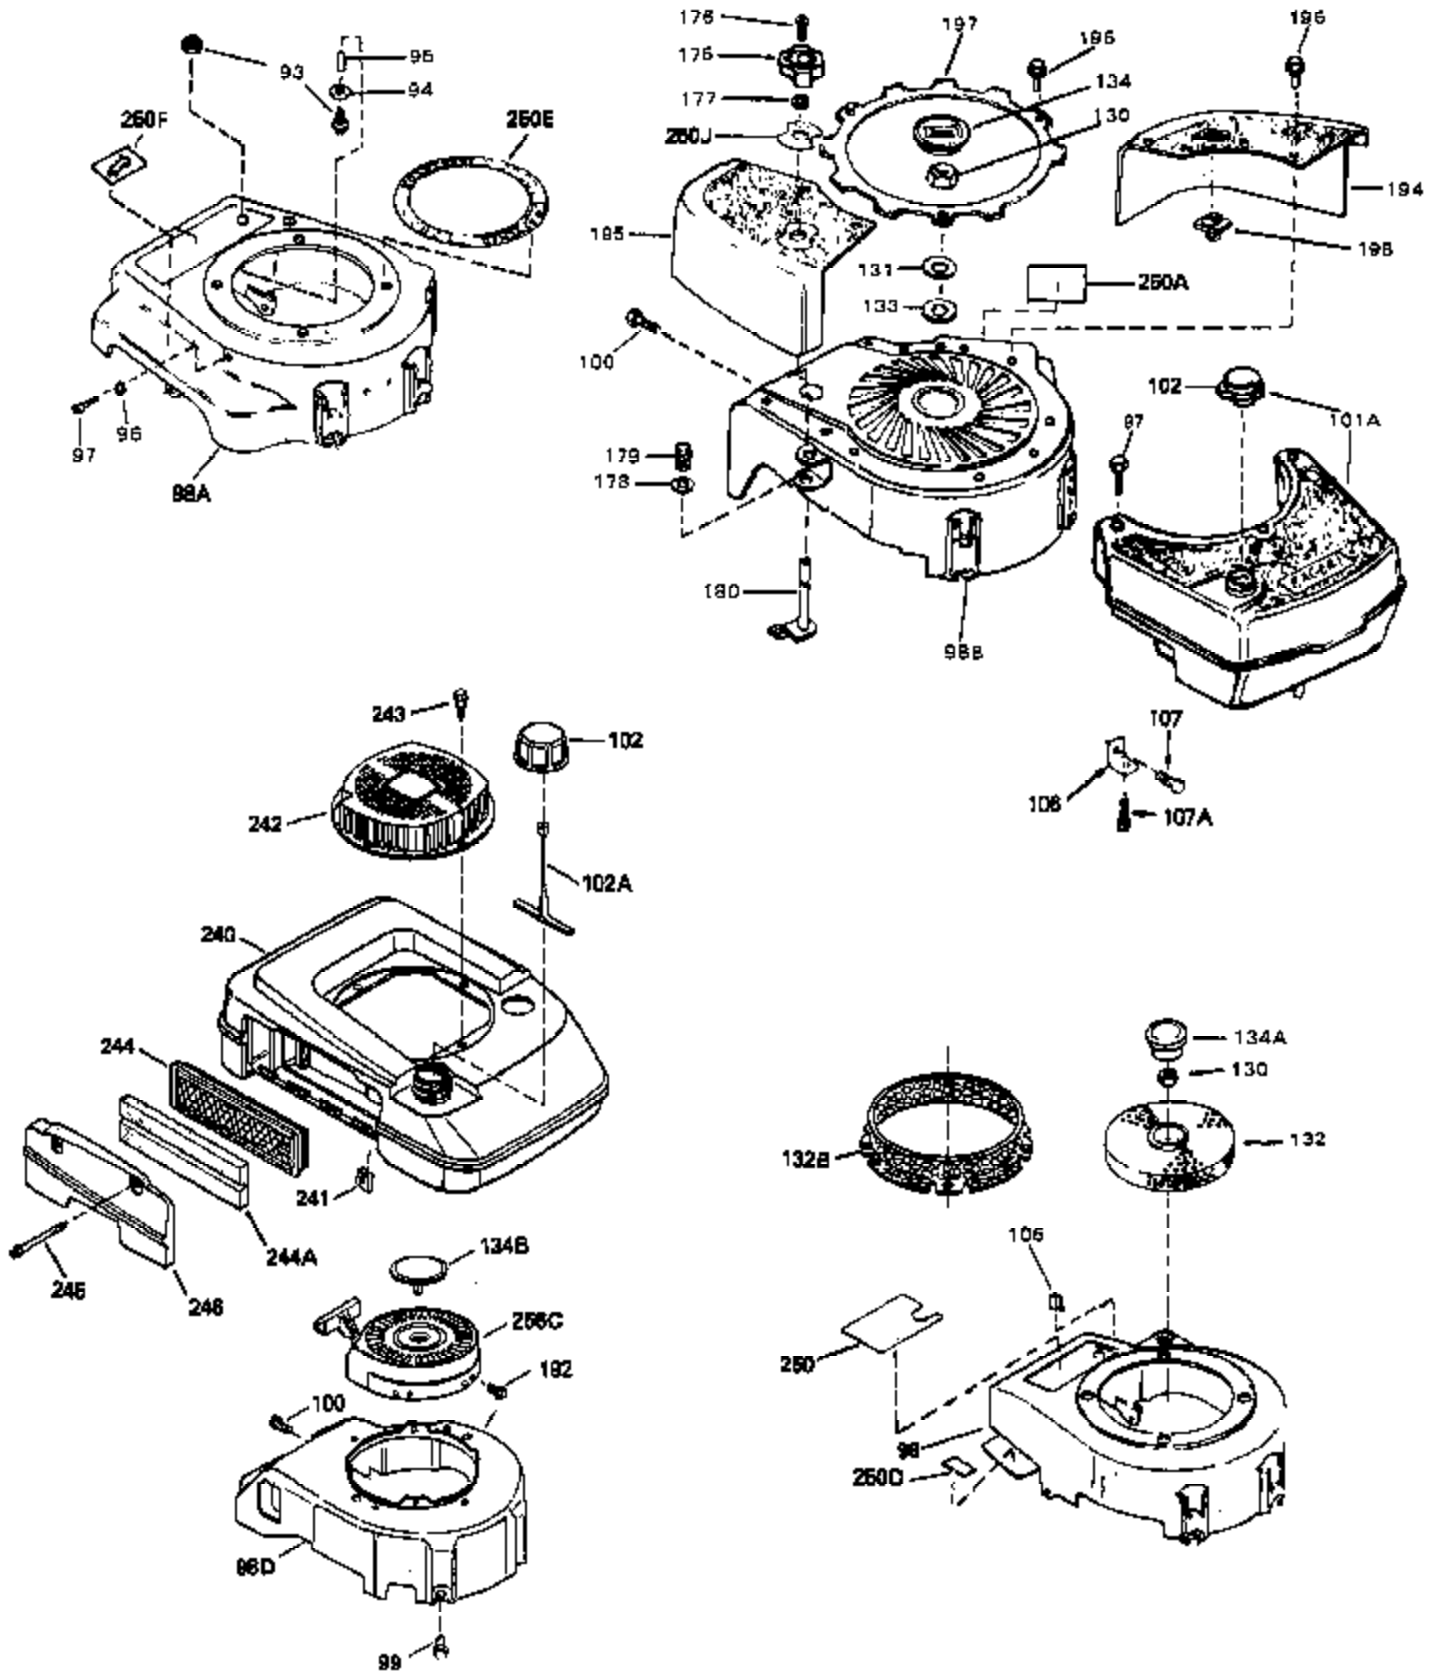

Ref #	Part Number	Qty	Description
97	28763	0	Screw, Hex washer hd. thread-forming, 10-24
98	35178	0	Housing, Blower
99	650831	0	Screw, Hex washer hd. Powerlok thread,
100	30200	0	Screw
101A	35042A	0	Tank Assy., Fuel (Blue Poly) (1-1/2 qts.)
102	34118	0	Cap, Fuel filler (Red Plastic) (Spurt
102	35355	0	Cap, Fuel filler (Red Plastic)
102	410144B	0	Cap, Fuel filler (White Plastic) (Std.)
130	650816	0	Nut, Flywheel
131	650815	0	Washer, Belleville
132B	35354	0	Screen, Starter (Stationary)
250A	34993	0	Decal, Instruction