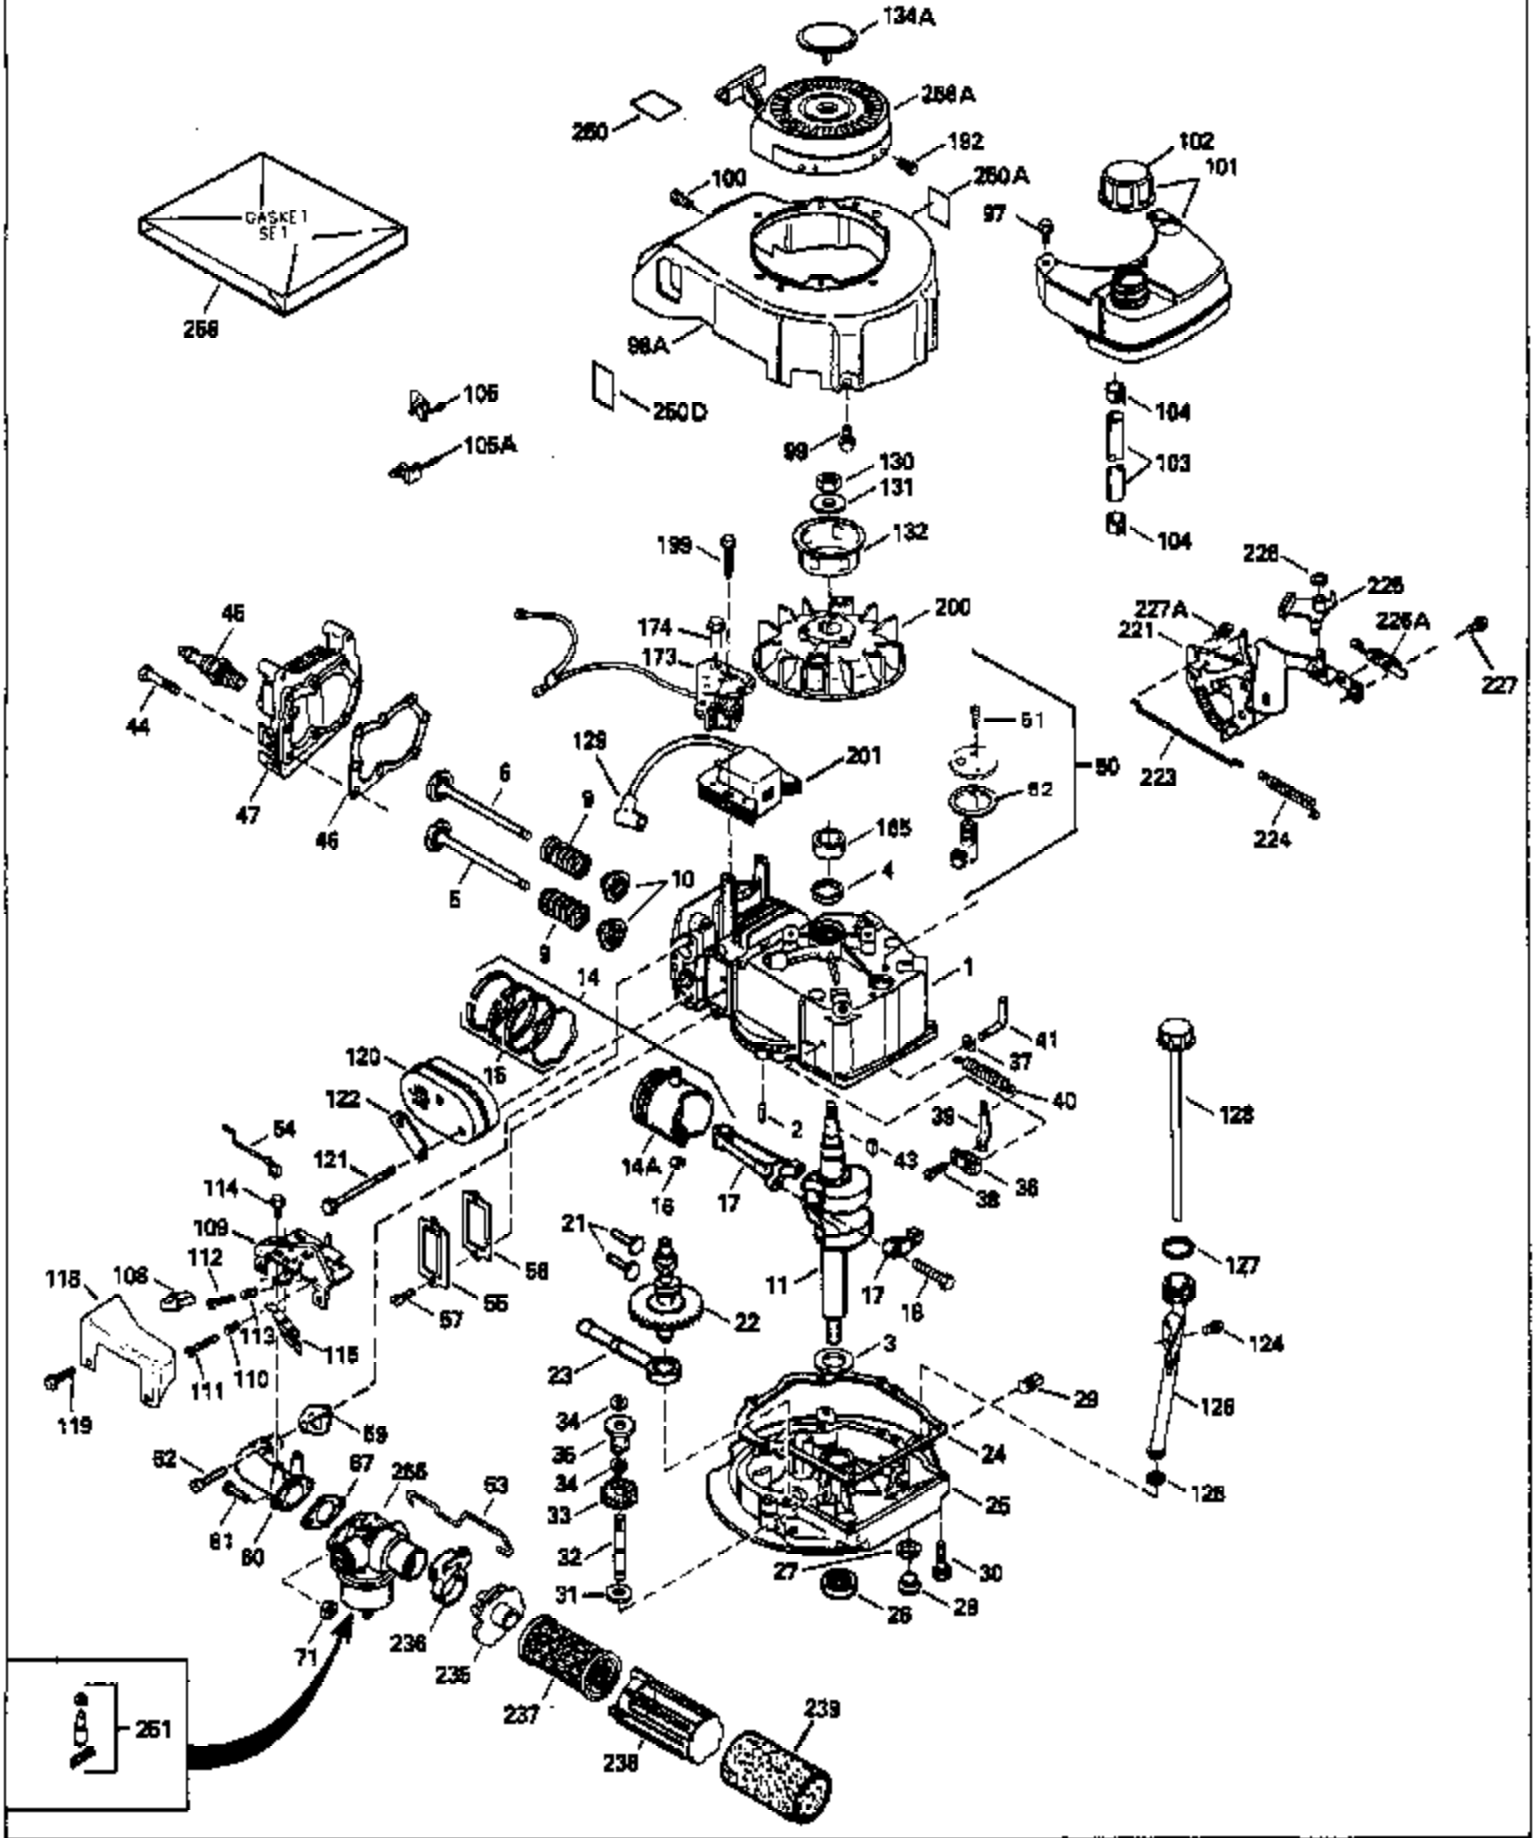

ILLUSTRATION SHOWS TYPICAL PARTS ONLY. ORDER BY PART NUMBER. PARTS NOT LISTED ARE SUPPLIED BY OEM.

Ref #	Part Number	Qty	Description
1	34959		Cylinder (Incl. 2, 4, 50, 51 & 52) (2 -5/8")
2	26727		Pin, Dowel
4	32600		Seal, Oil
5	29313C		Exhaust Valve (Std.) (Incl. 10) (Conventional Ports)
5	29315C		Exhaust Valve (1/32" OS) (Incl. 10) (Conventional Ports)
6	29314B		Intake Valve (Std.) (Incl. 10) (Conventional Ports)
6	29315C		Intake Valve (1/32" OS) (Incl. 10) (Conventional Ports)
9	31672		Spring, Valve
10	31673		Cap, Lower valve spring
11	34600		Crankshaft
14A	35541		Piston & Pin Ass'y. (Incl. 16)(Std.)(2-5/8")
14A	35542		Piston & Pin Ass'y. (Incl. 16) (.010" OS)
14A	35543		Piston & Pin Ass'y. (Incl. 16) (.020" OS)
14	35544		Piston, Pin & Ring Set (Std.) (2-5/8" Bore)
14	35545		Piston, Pin & Ring Set (.010" OS)
14	35546		Piston, Pin & Ring Set (.020" OS)
15	35547		Ring Set (Std.) (2-5/8" Bore)
15	35548		Ring Set (.010" OS)
15	35549		Ring Set (.020" OS)
16	20381		Ring, Piston pin retaining
17	30963B		Rod Assy., Connecting (Incl. 18)
18	32610A		Bolt, Connecting rod
21	27241		Lifter, Exhaust valve
22	33553		Camshaft (MCR)
23	29914		Pump Assy.
24	35261		* Gasket, Mounting flange
25	33521C		Flange Ass'y. (Incl.26,27,28,29,32 & 187)
26	26208		Seal, Oil
28	27244		Plug, Oil drain
30	650488		Screw, 1/4-20 x 1-1/4"
31	30590A		Washer, Flat
32	30574		Shaft, Mechanical governor
33	30591		Gear Assy., Governor (Incl. 31)
34	29193		Ring, Retaining
35	30588A		Spool, Governor
36	31335		Clamp, Governor lever
37	28277		Washer, Flat
38	650548		Screw, 8-32 x 5/16"
39	31383A		Lever, Governor
40	31361		Spring, Governor
41	31513		Rod, Governor
43	611004		Key, Flywheel
44	6021A		Screw, 5/16-18 x 1-1/2"
45	35395		Resistor Spark Plug (RJ-19LM)
46	32643		* Gasket, Cylinder head
47	34335		Head, Cylinder
50	34215		Breather Assy. (Incl. 51 & 52)
51	30200		Screw, 10-24 x 9/16"
52	32760		* Gasket, Breather
53	34336		Link, Governor-to-throttle
54	34337		Link, Governor spring
55	32755		Cover, Valve spring box
56	27234		* Gasket, Valve spring cover
57	650128		Screw, 10-24 x 1/2"
59	34690		* Gasket, Intake
60	31384A		Pipe, Intake (Incl. 59)
61	6201		Screw, 1/4-28 x 7/8"
62	650451		Screw, 1/4-20 x 1"