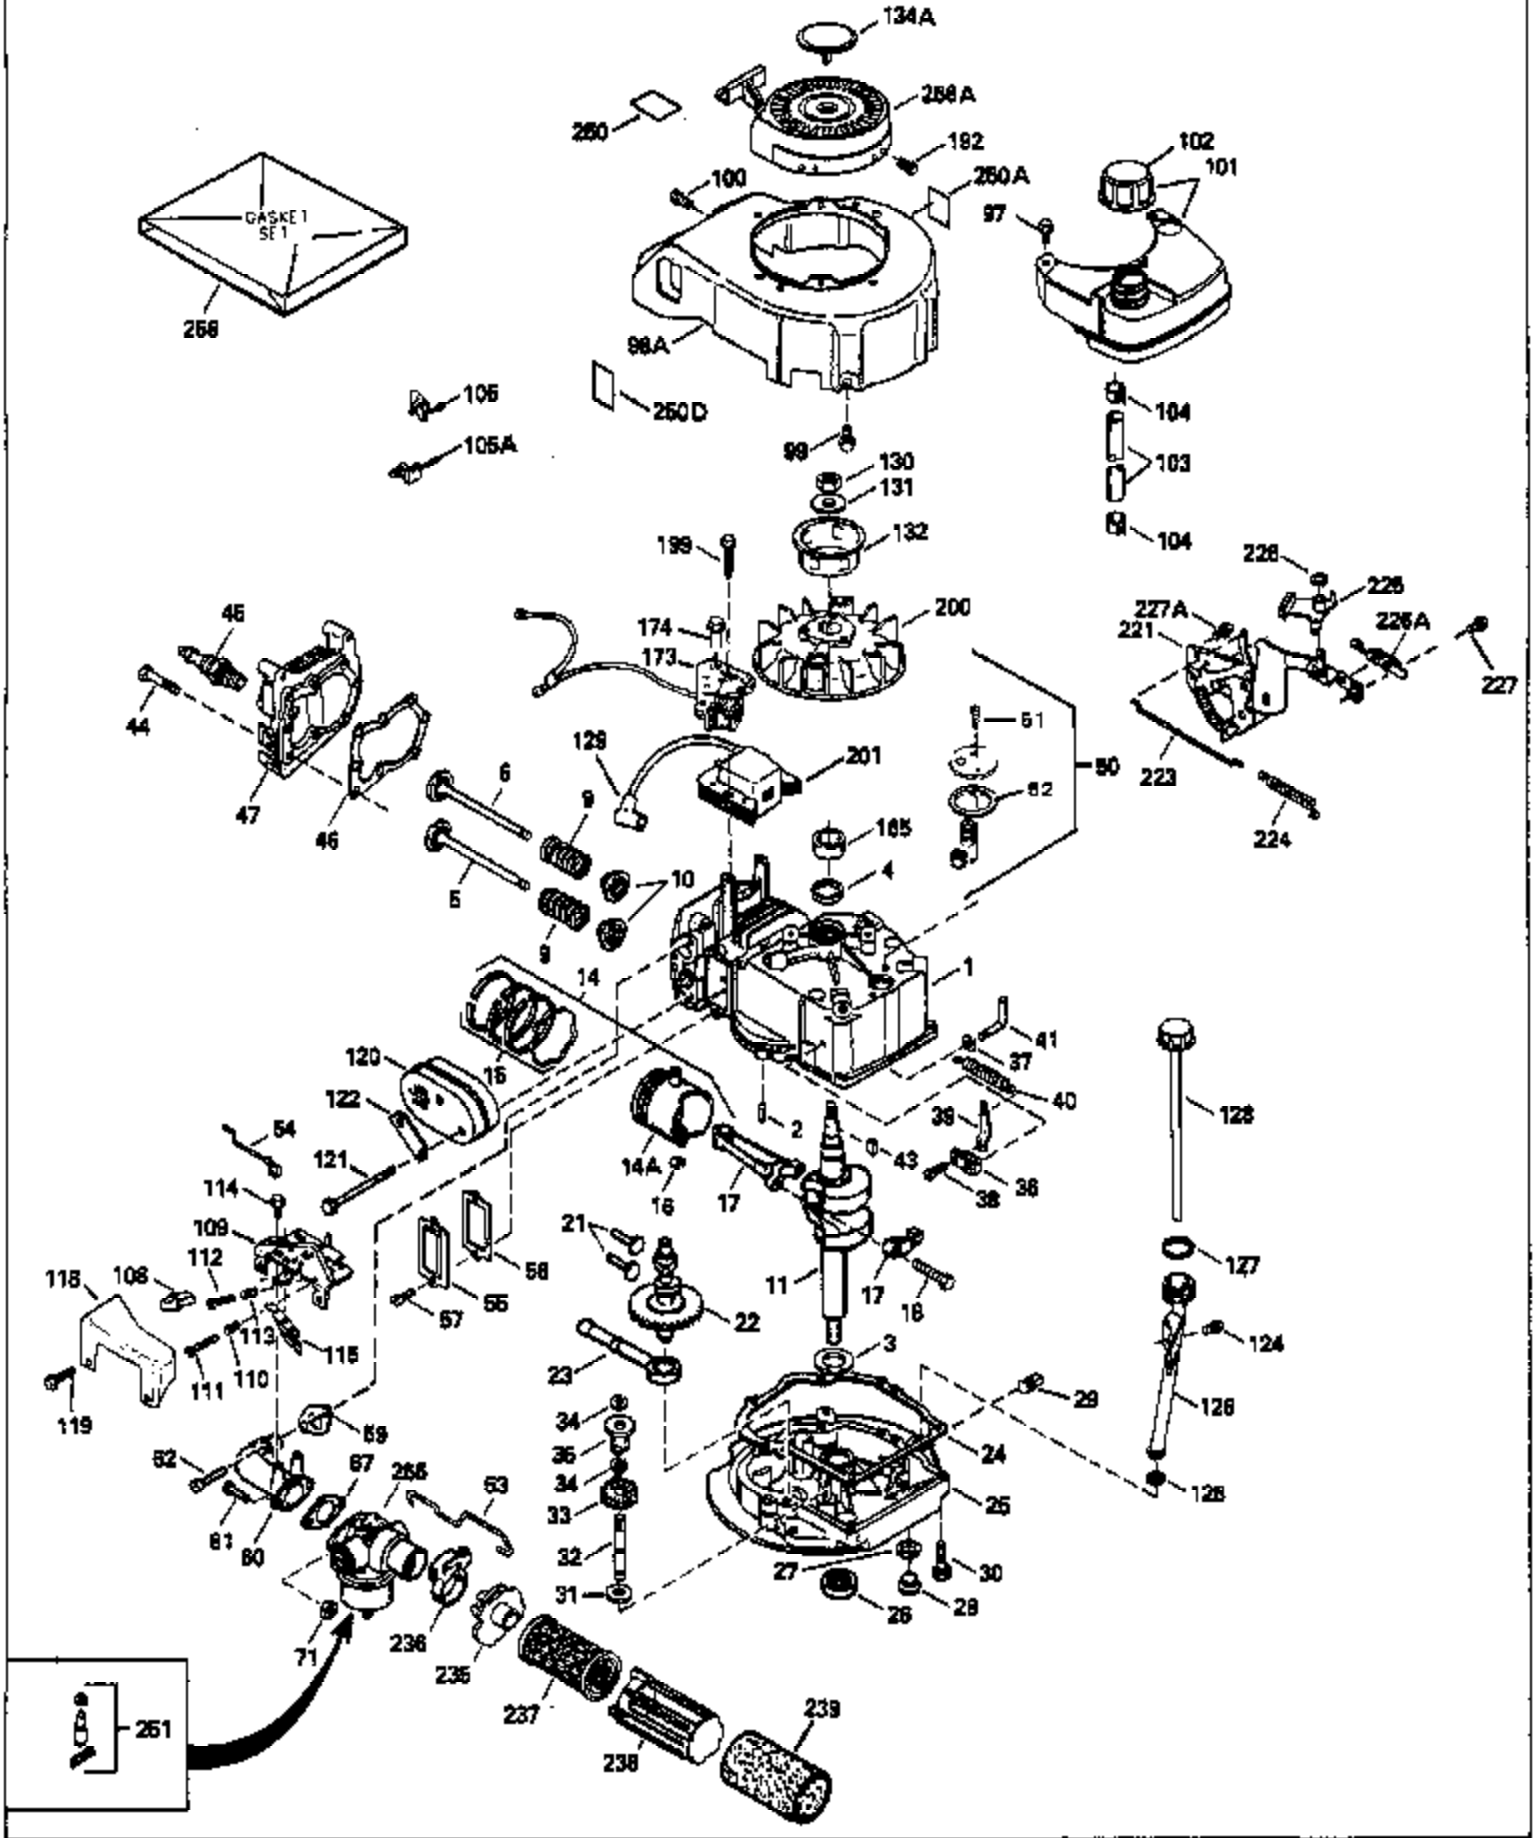

ILLUSTRATION SHOWS TYPICAL PARTS ONLY. ORDER BY PART NUMBER. PARTS NOT LISTED ARE SUPPLIED BY OEM.

Ref #	Part Number	Qty	Description
1	34959		Cylinder (Incl. 2, 4, 50, 51 & 52) (2 -5/8")
2	26727		Pin, Dowel
4	32600		Seal, Oil
5	29313C		Exhaust Valve (Std.) (Incl. 10) (Conventional Ports)
5	29315C		Exhaust Valve (1/32" OS) (Incl. 10) (Conventional Ports)
6	29314B		Intake Valve (Std.) (Incl. 10) (Conventional Ports)
6	29315C		Intake Valve (1/32" OS) (Incl. 10) (Conventional Ports)
9	31672		Spring, Valve
10	31673		Cap, Lower valve spring
11	34560		Crankshaft
14A	35541		Piston & Pin Ass'y. (Incl. 16)(Std.)(2-5/8")
14A	35542		Piston & Pin Ass'y. (Incl. 16) (.010" OS)
14A	35543		Piston & Pin Ass'y. (Incl. 16) (.020" OS)
14	35544		Piston, Pin & Ring Set (Std.) (2-5/8" Bore)
14	35545		Piston, Pin & Ring Set (.010" OS)
14	35546		Piston, Pin & Ring Set (.020" OS)
15	35547		Ring Set (Std.) (2-5/8" Bore)
15	35548		Ring Set (.010" OS)
15	35549		Ring Set (.020" OS)
16	20381		Ring, Piston pin retaining
17	30963B		Rod Assy., Connecting (Incl. 18)
18	32610A		Bolt, Connecting rod
21	27241		Lifter, Exhaust valve
22	33148A		Camshaft
23	29914		Pump Assy.
24	35261		* Gasket, Mounting flange
25	34831		Flange Ass'y. (Incl. 26, 27, 28 & 32)
26	26208		Seal, Oil
28	27244		Plug, Oil drain
30	650488		Screw, 1/4-20 x 1-1/4"
31	30590A		Washer, Flat
32	30574		Shaft, Mechanical governor
33	30591		Gear Assy., Governor (Incl. 31)
34	29193		Ring, Retaining
35	30588A		Spool, Governor
36	31335		Clamp, Governor lever
37	28277		Washer, Flat
38	650548		Screw, 8-32 x 5/16"
39	31383A		Lever, Governor
40	31361		Spring, Governor
41	30589		Rod, Governor (Incl. 37)
43	611004		Key, Flywheel
44	6021A		Screw, 5/16-18 x 1-1/2"
45	35395		Resistor Spark Plug (RJ-19LM)
46	32643		* Gasket, Cylinder head
47	34335		Head, Cylinder
50	34215		Breather Assy. (Incl. 51 & 52)
51	30200		Screw, 10-24 x 9/16"
52	32760		* Gasket, Breather
53	34336		Link, Governor-to-throttle
54	34337		Link, Governor spring
55	32755		Cover, Valve spring box
56	27234		* Gasket, Valve spring cover
57	650128		Screw, 10-24 x 1/2"
59	34690		* Gasket, Intake
60	31384A		Pipe, Intake (Incl. 59)
61	6201		Screw, 1/4-28 x 7/8"
62	650451		Screw, 1/4-20 x 1"