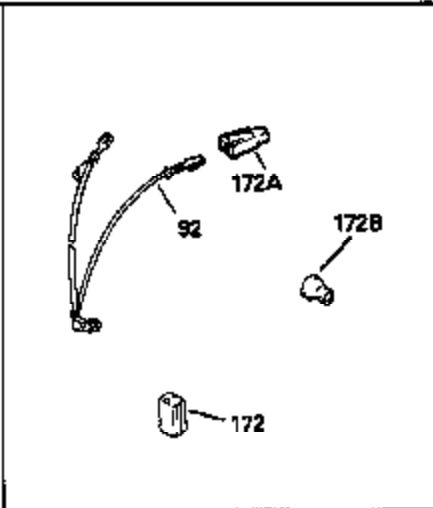

Ref #	Part Number	Qty	Description
51	30200		Screw, 10-24 x 9/16"
92	34961		Ground Wire
100	30200		Screw, 10-24 x 9/16"
102	35355		Fuel Cap
121	650795		Screw, 1/4-20 x 2-1/4"
122	33753		Plate, Lock
130	650816		Nut, Flywheel
131	650815		Washer, Belleville
192	650884		Screw, 8-32 x 1/2"
228	34985		Rope Stop & Staple Assy.
229	35025		Staple, Rope retainer
250A	35391		Decal, Instruction