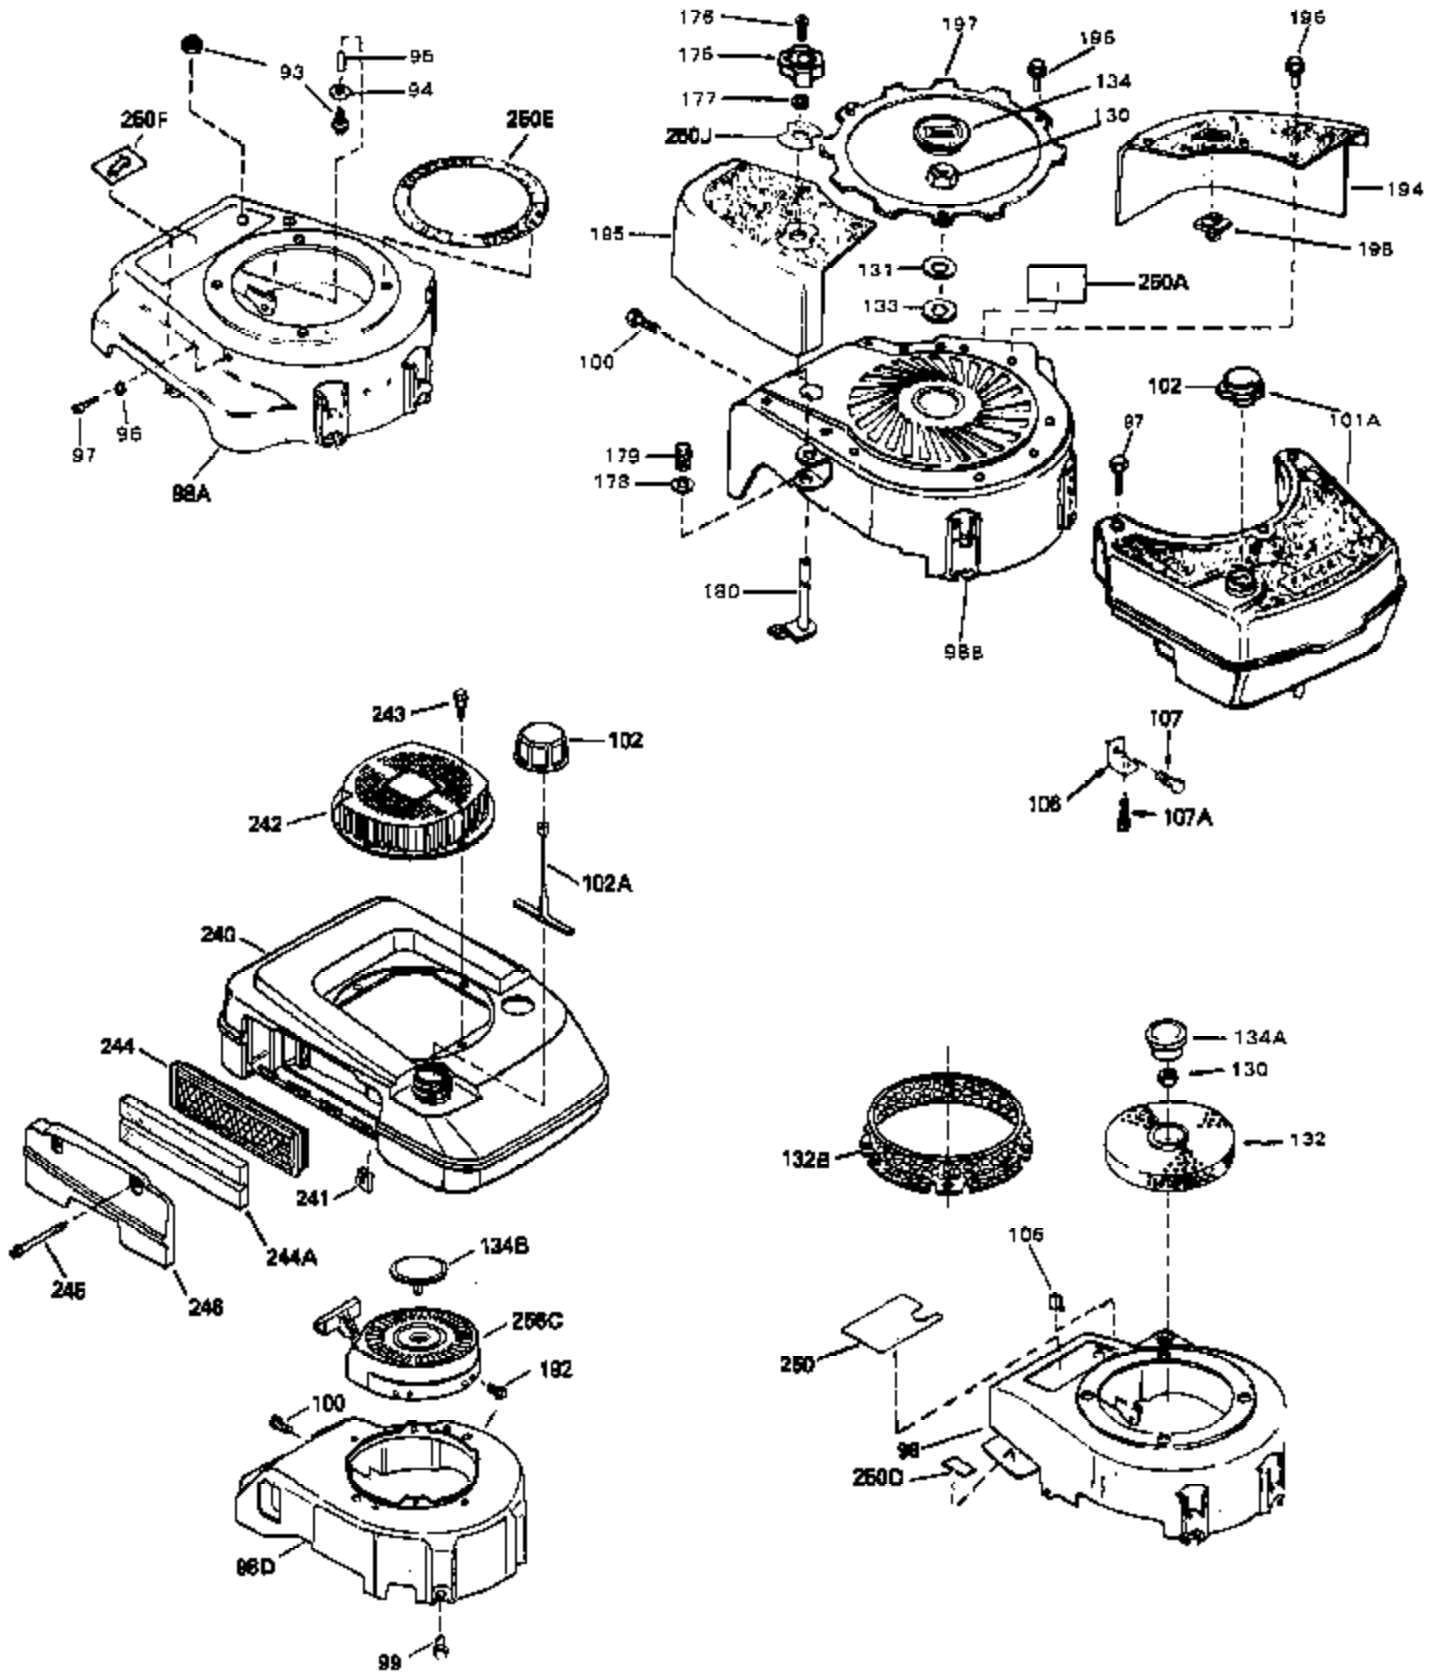

Ref #	Part Number	Qty	Description
97	28763	0	Screw, Hex washer hd. thread-forming, 10-24
98	35393	0	Housing, Blower
99	650831	0	Screw, Hex washer hd. Powerlok thread,
100	30200	0	Screw
101A	34369A	0	Tank Assy., Fuel (Charcoal Poly) (1-1/2
102	34118	0	Cap, Fuel filler (Red Plastic) (Spurt
102	35355	0	Cap, Fuel filler (Red Plastic)
102	410144B	0	Cap, Fuel filler (White Plastic) (Std.)
102A	35480	0	Retainer, Fuel cap
130	650816	0	Nut, Flywheel
131	650815	0	Washer, Belleville
132	32237	0	Screen, Flywheel
134B	35392	0	Plug, Starter
192	650884	0	Screw, Hex washer hd., 8-32 x 1/2
256C	590621	0	Starter, Rewind