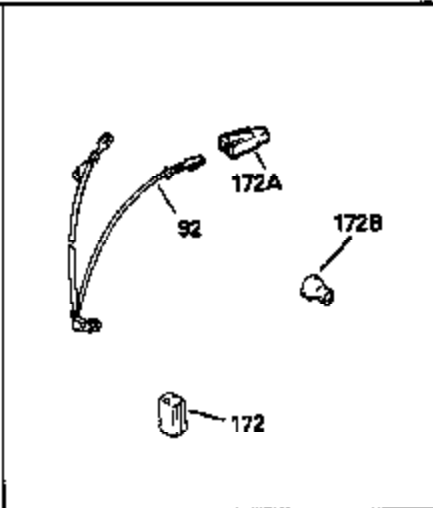

Ref #	Part Number	Qty	Description
51	30200		Screw, 10-24 x 9/16"
92	34961		Ground Wire
100	30200		Screw, 10-24 x 9/16"
101A	35586		Fuel Tank (Incl. 102 & 104)
102	35355		Fuel Cap
102A	35480		Retainer, Fuel cap
120C	27181B		Muffler (Incl. 121)
121	650795		Screw, 1/4-20 x 2-1/4"
130	650816		Nut, Flywheel
131	650815		Washer, Belleville
192	650884		Screw, 8-32 x 1/2"
198A	35168		BracketAssy., Rope guide
228	34985		Rope Stop & Staple Assy.