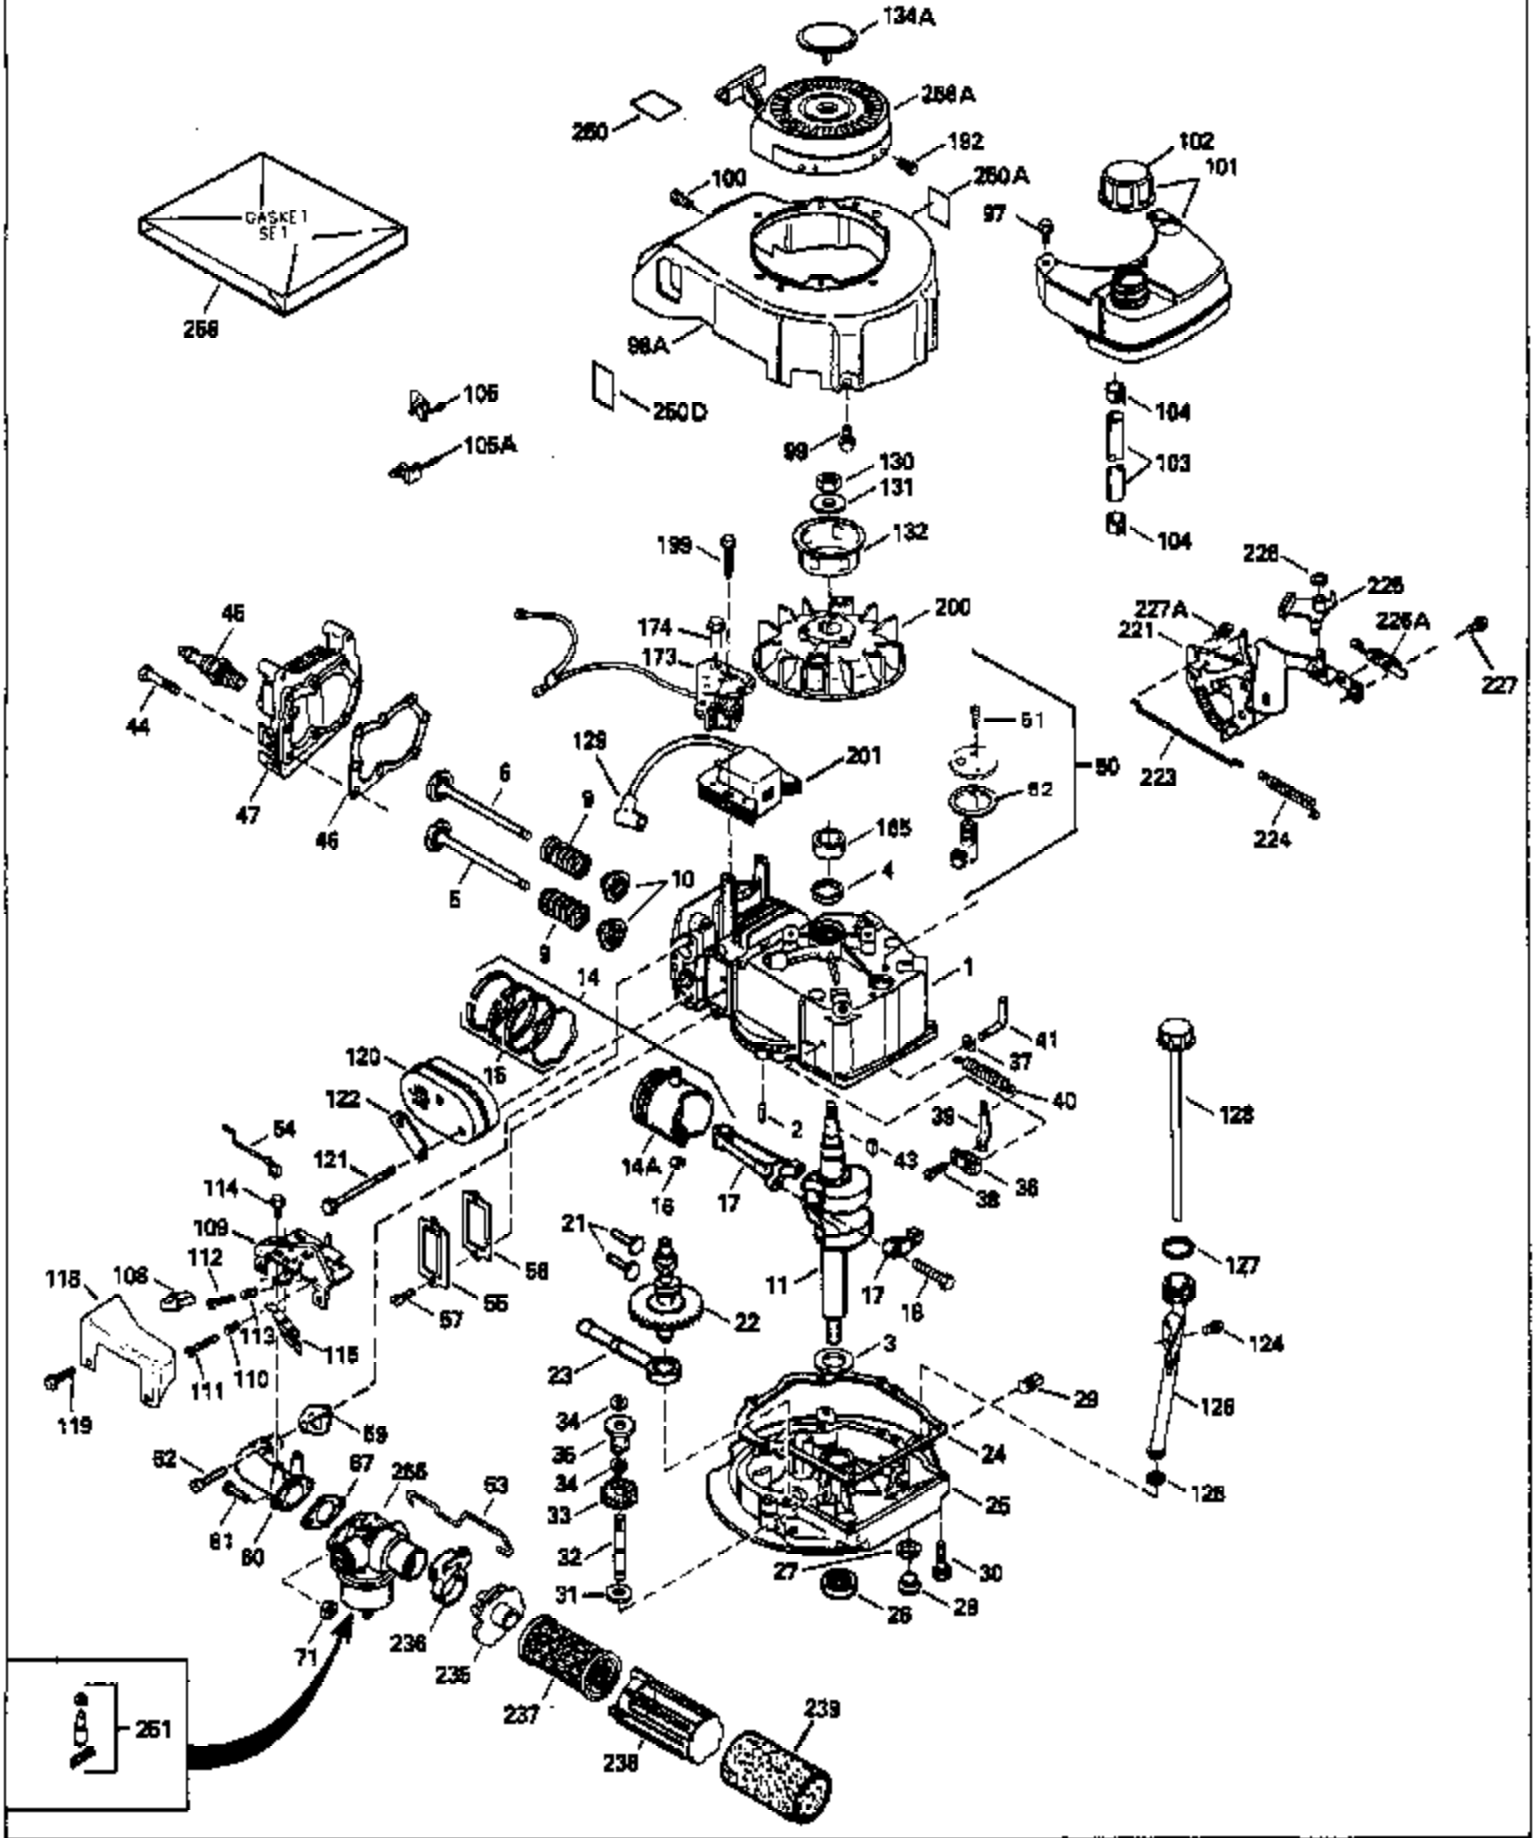

ILLUSTRATION SHOWS TYPICAL PARTS ONLY. ORDER BY PART NUMBER. PARTS NOT LISTED ARE SUPPLIED BY OEM.

Ref #	Part Number	Qty	Description
1	35370		Cylinder (Incl. 2, 4, 50, 51 & 52) (2 -5/8")
2	26727		Pin, Dowel
3	32323		Washer, Thrust
4	32600		Seal, Oil
5	29313C		Exhaust Valve (Std.) (Incl. 10) (Conventional Ports)
5	29315C		Exhaust Valve (1/32" OS) (Incl. 10) (Conventional Ports)
6	29314B		Intake Valve (Std.) (Incl. 10) (Conventional Ports)
6	29315C		Intake Valve (1/32" OS) (Incl. 10) (Conventional Ports)
9	31672		Spring, Valve
10	31673		Cap, Lower valve spring
11	35175		Crankshaft
14	34851		Piston, Pin & Ring Set (Std.) (2-5/8" Bore)
14	34852		Piston, Pin & Ring Set (.010" OS)
14	34853		Piston, Pin & Ring Set (.020" OS)
14A	32603B		Piston & Pin Ass'y.(Incl.16)(Std.)(2- 5/8")
14A	32604B		Piston & Pin Ass'y. (Incl. 16) (.010" OS)
14A	32605B		Piston & Pin Ass'y. (Incl. 16) (.020" OS)
15	34854		Ring Set (Std.) (2-5/8" Bore)
15	34855		Ring Set (.010" OS)
15	34856		Ring Set (.020" OS)
16	20381		Ring, Piston pin retaining
17	30963B		Rod Assy., Connecting (Incl. 18)
18	32610A		Bolt, Connecting rod
21	27241		Lifter, Exhaust valve
22	33553		Camshaft (MCR)
23	29914		Pump Assy.
24	35261		* Gasket, Mounting flange
25	34311B		Flange Ass'y. (Incl. 26, 28, 29 & 32)
26	27897		Seal, Oil
27	28833		* Drain Plug Gasket (Not req. w/plastic plug)
28	30572		Plug, Oil drain
30	650488		Screw, 1/4-20 x 1-1/4"
31	30590A		Washer, Flat
32	30574		Shaft, Mechanical governor
33	30591		Gear Assy., Governor (Incl. 31)
34	29193		Ring, Retaining
35	30588A		Spool, Governor
36	31335		Clamp, Governor lever
37	28277		Washer, Flat
38	650548		Screw, 8-32 x 5/16"
39	31383A		Lever, Governor
40	31361		Spring, Governor
41	30589		Rod, Governor (Incl. 37)
43	611004		Key, Flywheel
44	6021A		Screw, 5/16-18 x 1-1/2"
45	35395		Resistor Spark Plug (RJ-19LM)
46	33015		* Gasket, Cylinder head
47	34342		Head, Cylinder
50	34215		Breather Assy. (Incl. 51 & 52)
51	30200		Screw, 10-24 x 9/16"
52	32760		* Gasket, Breather
53	34336		Link, Governor-to-throttle
54	34337		Link, Governor spring
55	32755		Cover, Valve spring box
56	27234		* Gasket, Valve spring cover
57	650128		Screw, 10-24 x 1/2"
59	34690		* Gasket, Intake
60	31384A		Pipe, Intake (Incl. 59)