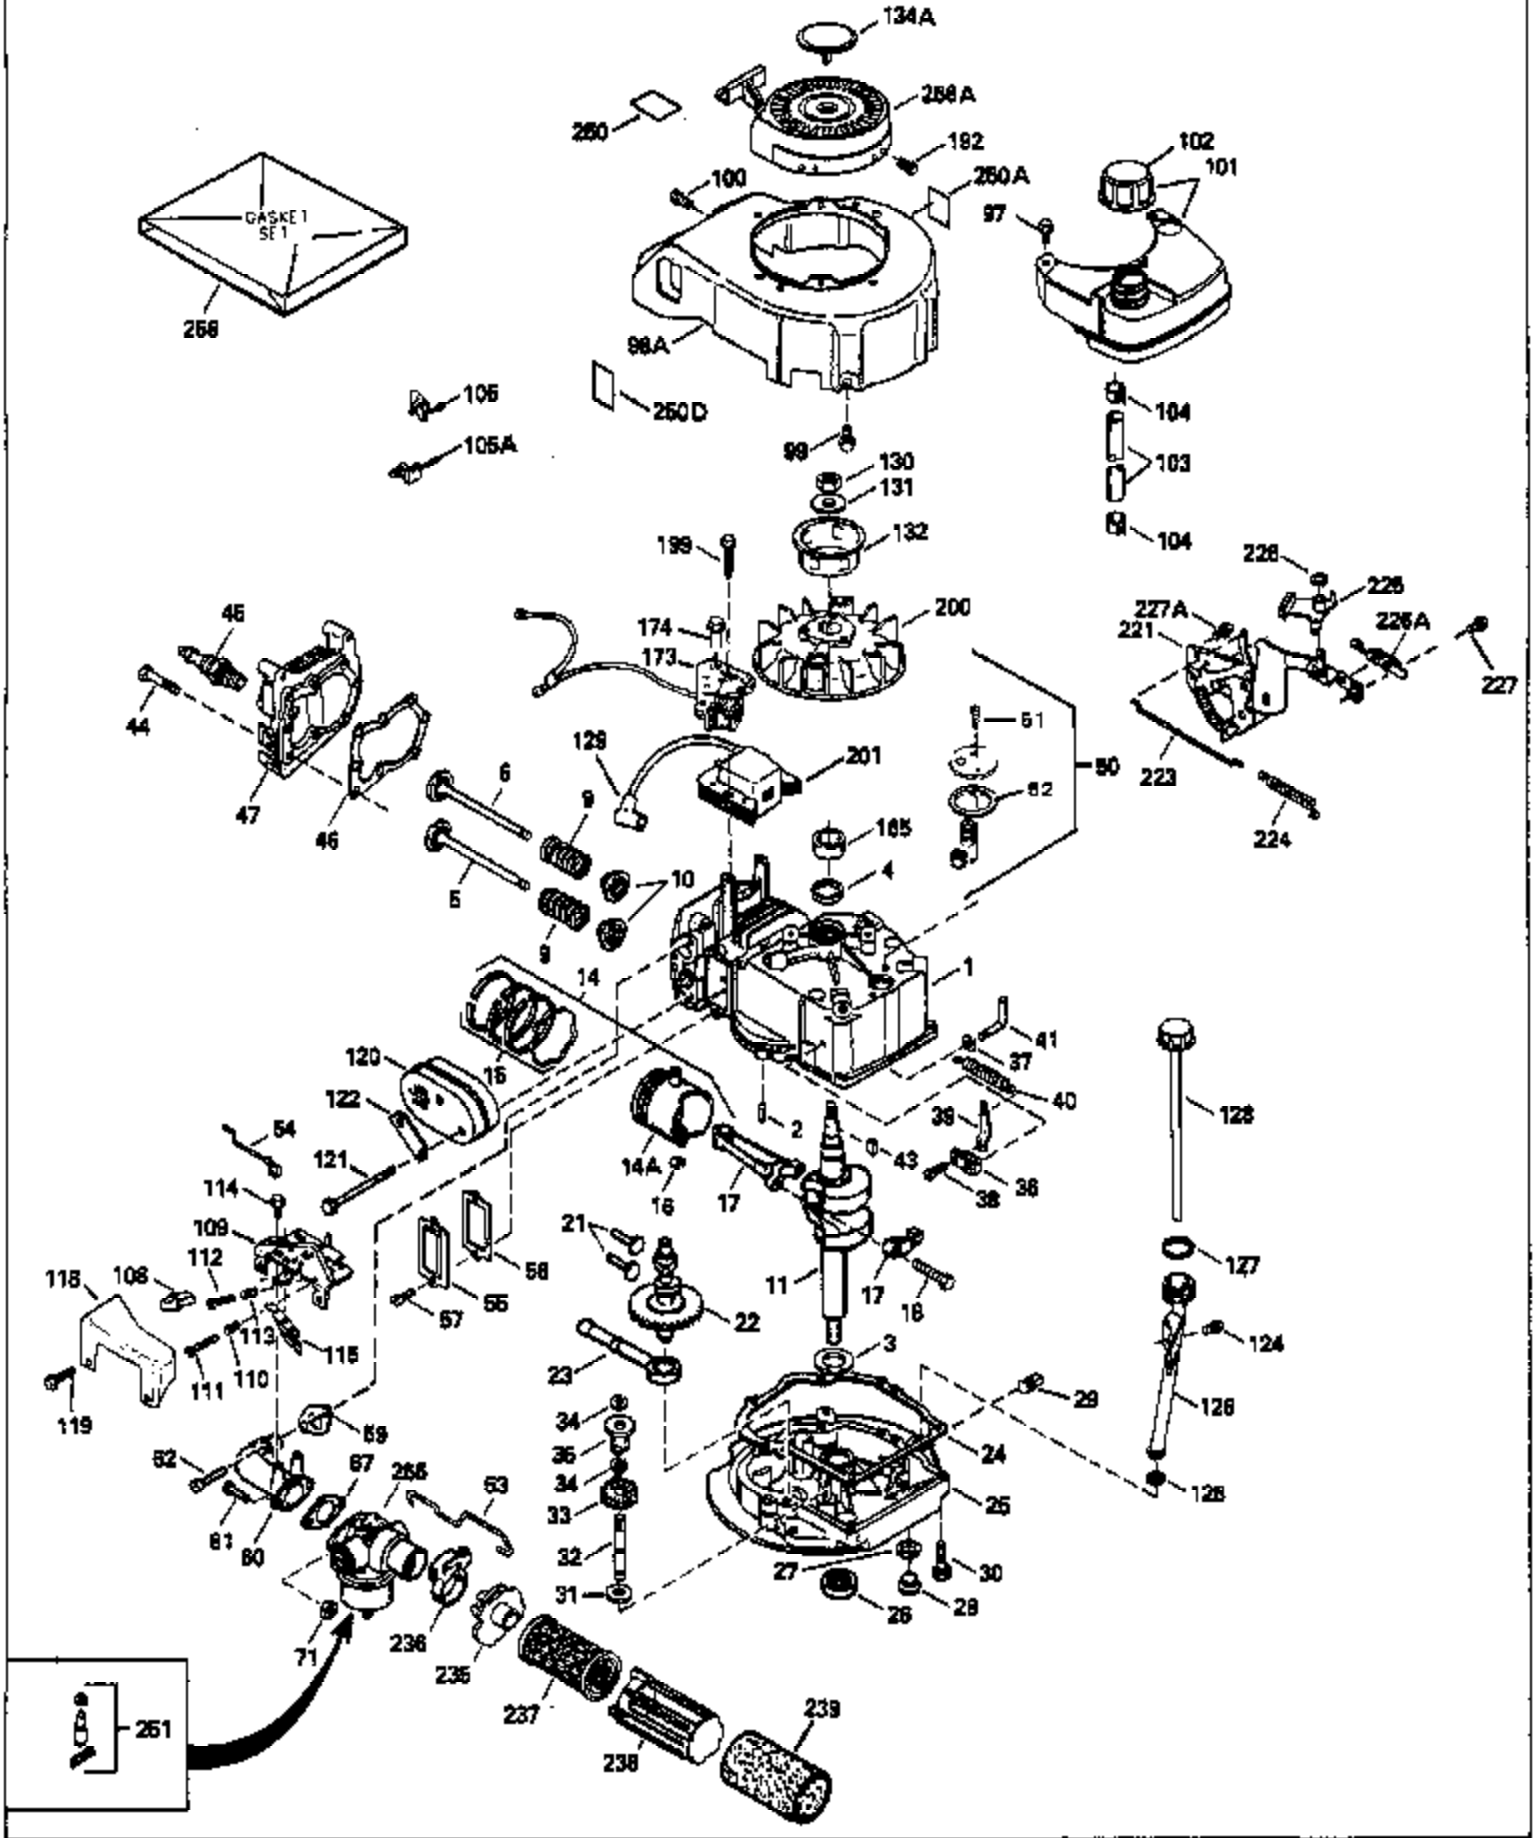

ILLUSTRATION SHOWS TYPICAL PARTS ONLY. ORDER BY PART NUMBER. PARTS NOT LISTED ARE SUPPLIED BY OEM.

Ref #	Part Number	Qty	Description
1	34959		Cylinder (Incl. 2, 4, 50, 51 & 52) (2 -5/8")
2	26727		Pin, Dowel
3	32323		Washer, Thrust
4	32600		Seal, Oil
5	29313C		Exhaust Valve (Std.) (Incl. 10) (Conventional Ports)
5	29315C		Exhaust Valve (1/32" OS) (Incl. 10) (Conventional Ports)
6	29314B		Intake Valve (Std.) (Incl. 10) (Conventional Ports)
6	29315C		Intake Valve (1/32" OS) (Incl. 10) (Conventional Ports)
9	31672		Spring, Valve
10	31673		Cap, Lower valve spring
11	35175		Crankshaft
14A	35541		Piston & Pin Ass'y. (Incl. 16)(Std.)(2-5/8")
14A	35542		Piston & Pin Ass'y. (Incl. 16) (.010" OS)
14A	35543		Piston & Pin Ass'y. (Incl. 16) (.020" OS)
14	35544		Piston, Pin & Ring Set (Std.) (2-5/8" Bore)
14	35545		Piston, Pin & Ring Set (.010" OS)
14	35546		Piston, Pin & Ring Set (.020" OS)
15	35547		Ring Set (Std.) (2-5/8" Bore)
15	35548		Ring Set (.010" OS)
15	35549		Ring Set (.020" OS)
16	20381		Ring, Piston pin retaining
17	30963B		Rod Assy., Connecting (Incl. 18)
18	32610A		Bolt, Connecting rod
21	27241		Lifter, Exhaust valve
22	33148A		Camshaft
23	29914		Pump Assy.
24	35261		* Gasket, Mounting flange
25	34311B		Flange Ass'y. (Incl. 26, 28, 29 & 32)
26	27897		Seal, Oil
27	28833		* Drain Plug Gasket (Not req. w/plastic plug)
28	30572		Plug, Oil drain
30	650488		Screw, 1/4-20 x 1-1/4"
31	30590A		Washer, Flat
32	30574		Shaft, Mechanical governor
33	30591		Gear Assy., Governor (Incl. 31)
34	29193		Ring, Retaining
35	30588A		Spool, Governor
36	31335		Clamp, Governor lever
37	28277		Washer, Flat
38	650548		Screw, 8-32 x 5/16"
39	31383A		Lever, Governor
40	31361		Spring, Governor
41	30589		Rod, Governor (Incl. 37)
43	611004		Key, Flywheel
44	6021A		Screw, 5/16-18 x 1-1/2"
45	35395		Resistor Spark Plug (RJ-19LM)
46	32643		* Gasket, Cylinder head
47	34335		Head, Cylinder
50	34215		Breather Assy. (Incl. 51 & 52)
51	30200		Screw, 10-24 x 9/16"
52	32760		* Gasket, Breather
53	34336		Link, Governor-to-throttle
54	34337		Link, Governor spring
55	32755		Cover, Valve spring box
56	27234		* Gasket, Valve spring cover
57	650128		Screw, 10-24 x 1/2"
59	34690		* Gasket, Intake
60	31384A		Pipe, Intake (Incl. 59)