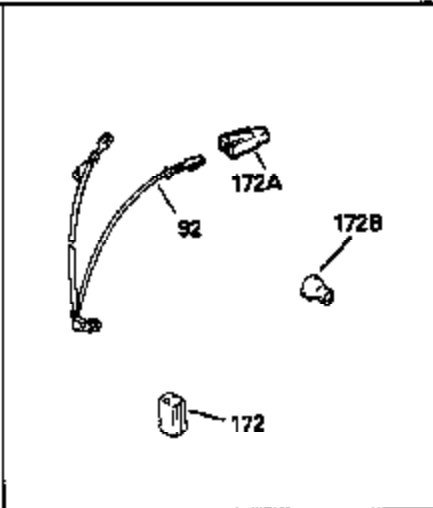

Ref #	Part Number	Qty	Description
51	30200		Screw, 10-24 x 9/16"
92	34961		Ground Wire
100	30200		Screw, 10-24 x 9/16"
101A	35586		Fuel Tank (Incl. 102 & 104)
102	35355		Fuel Cap
120C	27181B		Muffler (Incl. 121)
121	650795		Screw, 1/4-20 x 2-1/4"
130	650816		Nut, Flywheel
131	650815		Washer, Belleville
192	650884		Screw, 8-32 x 1/2"
198A	35168		Bracket Assy., Rope guide
228	34985		Rope Stop & Staple Assy.
250A	35391		Decal, Instruction