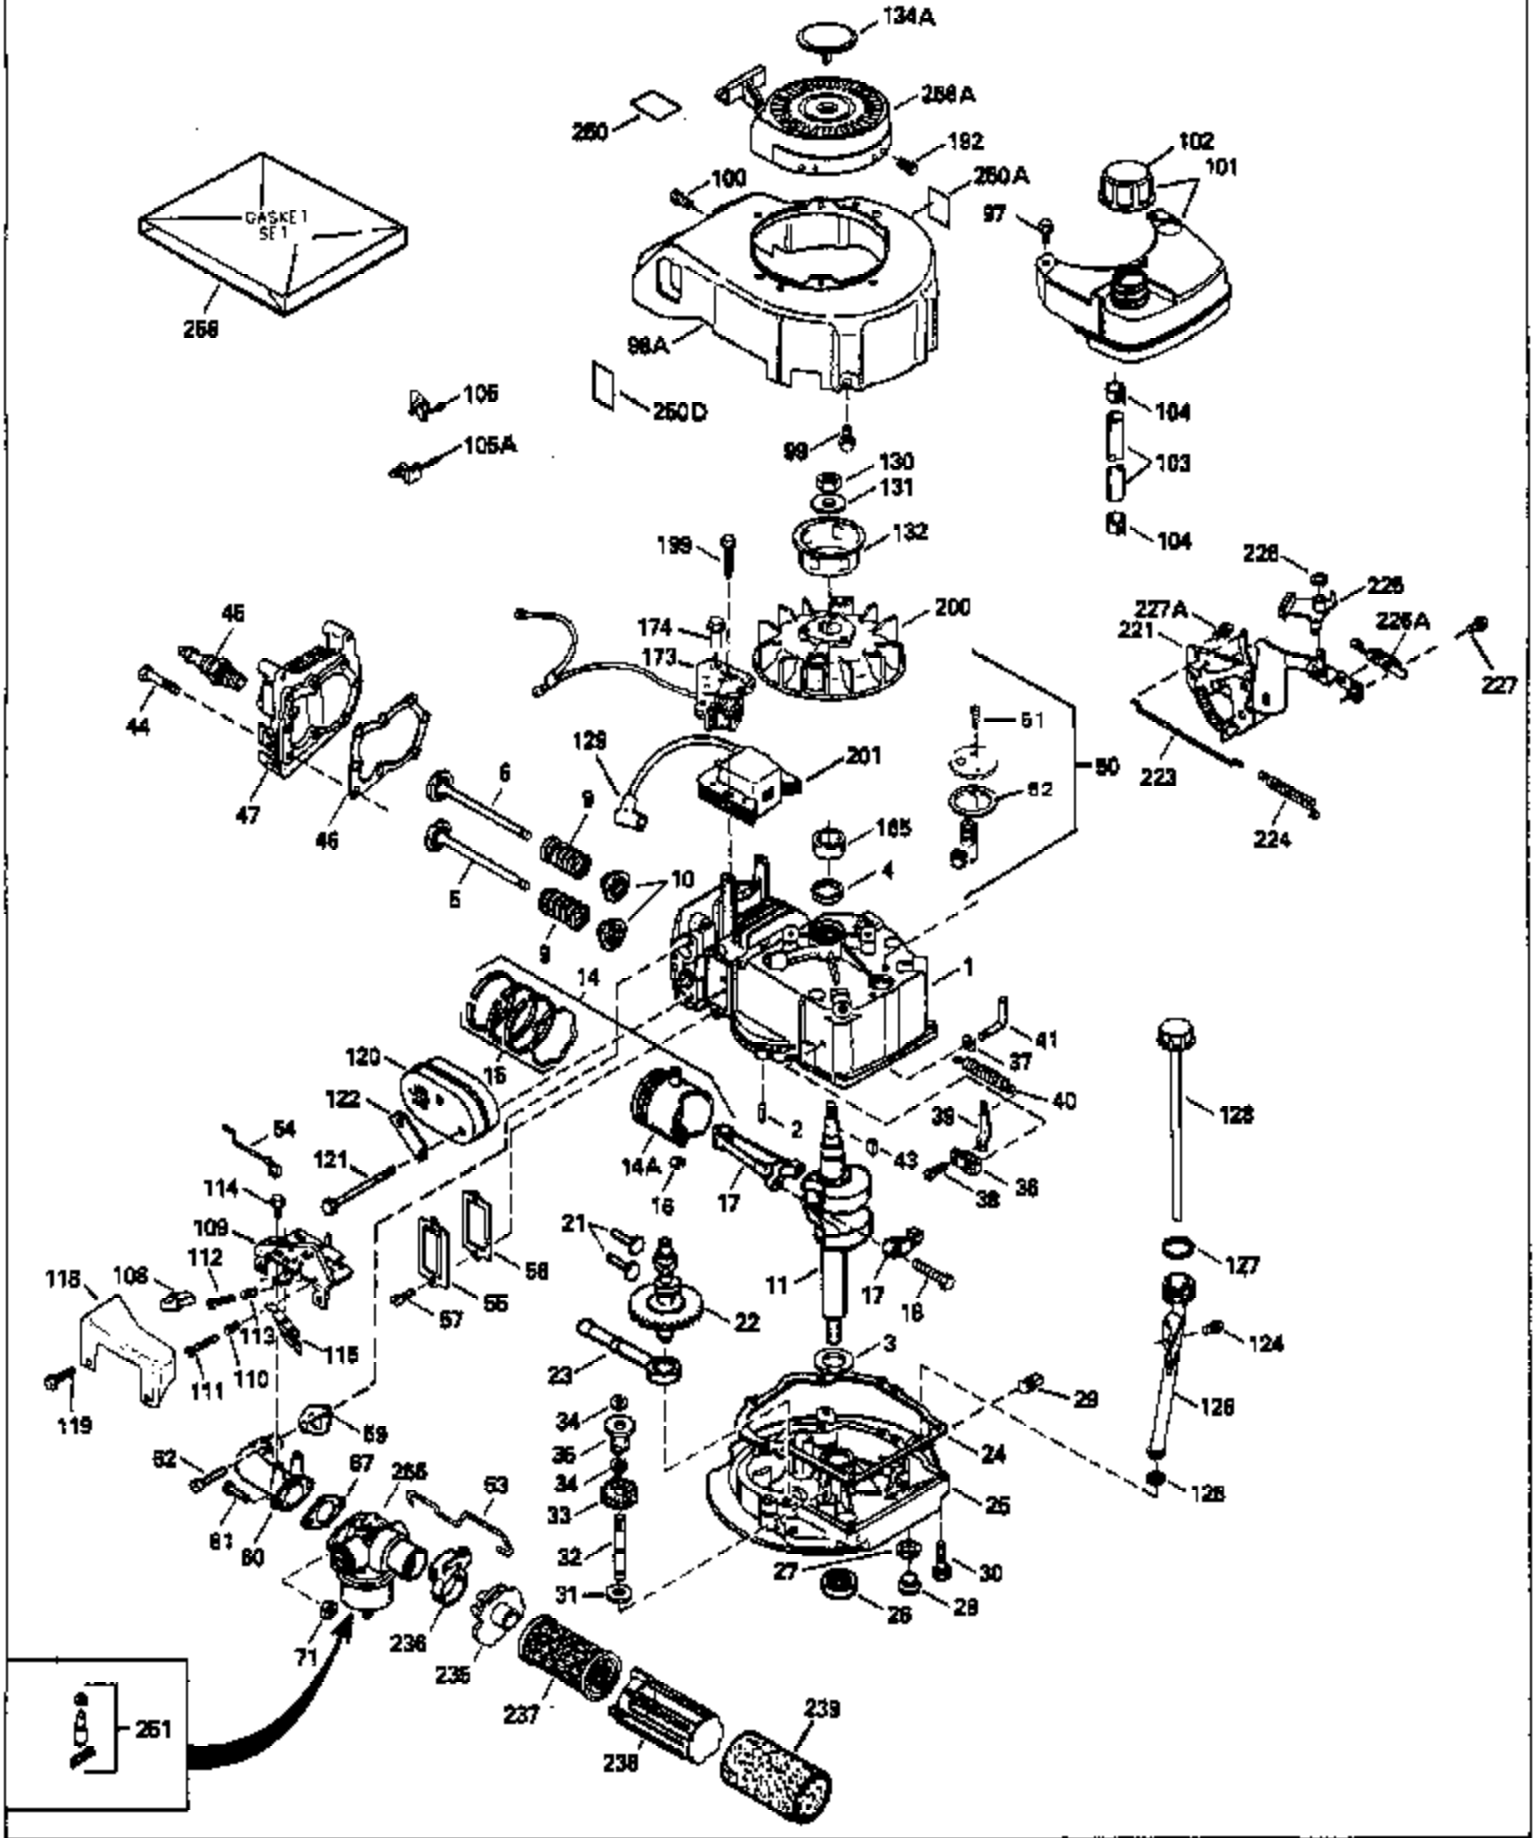

ILLUSTRATION SHOWS TYPICAL PARTS ONLY. ORDER BY PART NUMBER. PARTS NOT LISTED ARE SUPPLIED BY OEM.

Ref #	Part Number	Qty	Description
1	35180		Cylinder (Incl. 2 & 4) (2-5/8" Bore)
2	26727		Pin, Dowel
3	32323		Washer, Thrust
4	32600		Seal, Oil
5	29313C		Exhaust Valve (Std.) (Incl. 10) (Conventional Ports)
5	29315C		Exhaust Valve (1/32" OS) (Incl. 10) (Conventional Ports)
6	29314B		Intake Valve (Std.) (Incl. 10) (Conventional Ports)
6	29315C		Intake Valve (1/32" OS) (Incl. 10) (Conventional Ports)
9	31672		Spring, Valve
10	31673		Cap, Lower valve spring
11	35175		Crankshaft
14	34851		Piston, Pin & Ring Set (Std.) (2-5/8" Bore)
14	34852		Piston, Pin & Ring Set (.010" OS)
14	34853		Piston, Pin & Ring Set (.020" OS)
14A	32603B		Piston & Pin Ass'y.(Incl.16)(Std.)(2- 5/8")
14A	32604B		Piston & Pin Ass'y. (Incl. 16) (.010" OS)
14A	32605B		Piston & Pin Ass'y. (Incl. 16) (.020" OS)
15	34854		Ring Set (Std.) (2-5/8" Bore)
15	34855		Ring Set (.010" OS)
15	34856		Ring Set (.020" OS)
16	20381		Ring, Piston pin retaining
17	30963B		Rod Assy., Connecting (Incl. 18)
18	32610A		Bolt, Connecting rod
21	27241		Lifter, Exhaust valve
22	33553		Camshaft (MCR)
23	29914		Pump Assy.
24	35261		* Gasket, Mounting flange
25	34311B		Flange Ass'y. (Incl. 26, 28, 29 & 32)
26	27897		Seal, Oil
27	28833		* Drain Plug Gasket (Not req. w/plastic plug)
28	30572		Plug, Oil drain
30	650488		Screw, 1/4-20 x 1-1/4"
31	30590A		Washer, Flat
32	30574		Shaft, Mechanical governor
33	30591		Gear Assy., Governor (Incl. 31)
34	29193		Ring, Retaining
35	30588A		Spool, Governor
36	31335		Clamp, Governor lever
37	28277		Washer, Flat
38	650548		Screw, 8-32 x 5/16"
39	31383A		Lever, Governor
40	31361		Spring, Governor
41	30589		Rod, Governor (Incl. 37)
43	611004		Key, Flywheel
44	6021A		Screw, 5/16-18 x 1-1/2"
45	35395		Resistor Spark Plug (RJ-19LM)
46	33015		* Gasket, Cylinder head
47	34342		Head, Cylinder
50	34215		Breather Assy. (Incl. 51 & 52)
51	30200		Screw, 10-24 x 9/16"
52	32760		* Gasket, Breather
53	34336		Link, Governor-to-throttle
54	34337		Link, Governor spring
55	32755		Cover, Valve spring box
56	27234		* Gasket, Valve spring cover
57	650128		Screw, 10-24 x 1/2"
59	34690		* Gasket, Intake
60	31384A		Pipe, Intake (Incl. 59)