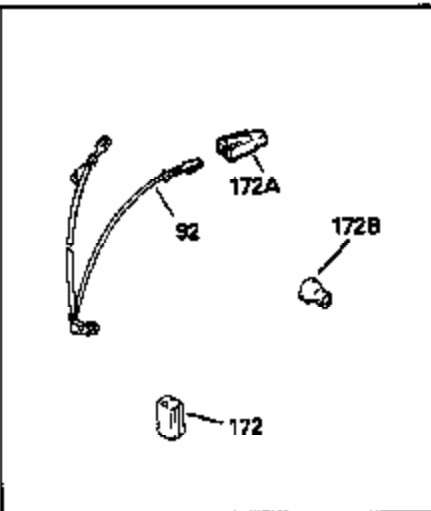

Ref #	Part Number	Qty	Description
51	30200		Screw, 10-24 x 9/16"
92	34961		Ground Wire
100	30200		Screw, 10-24 x 9/16"
101A	35586		Fuel Tank (Incl. 102 & 104)
102	35355		Fuel Cap
120C	27181B		Muffler (Incl. 121)
121	650795		Screw, 1/4-20 x 2-1/4"
130	650816		Nut, Flywheel
131	650815		Washer, Belleville
192	650884		Screw, 8-32 x 1/2"
198A	35168		BracketAssy., Rope guide
228	34985		Rope Stop & Staple Assy.
250A	35391		Decal, Instruction