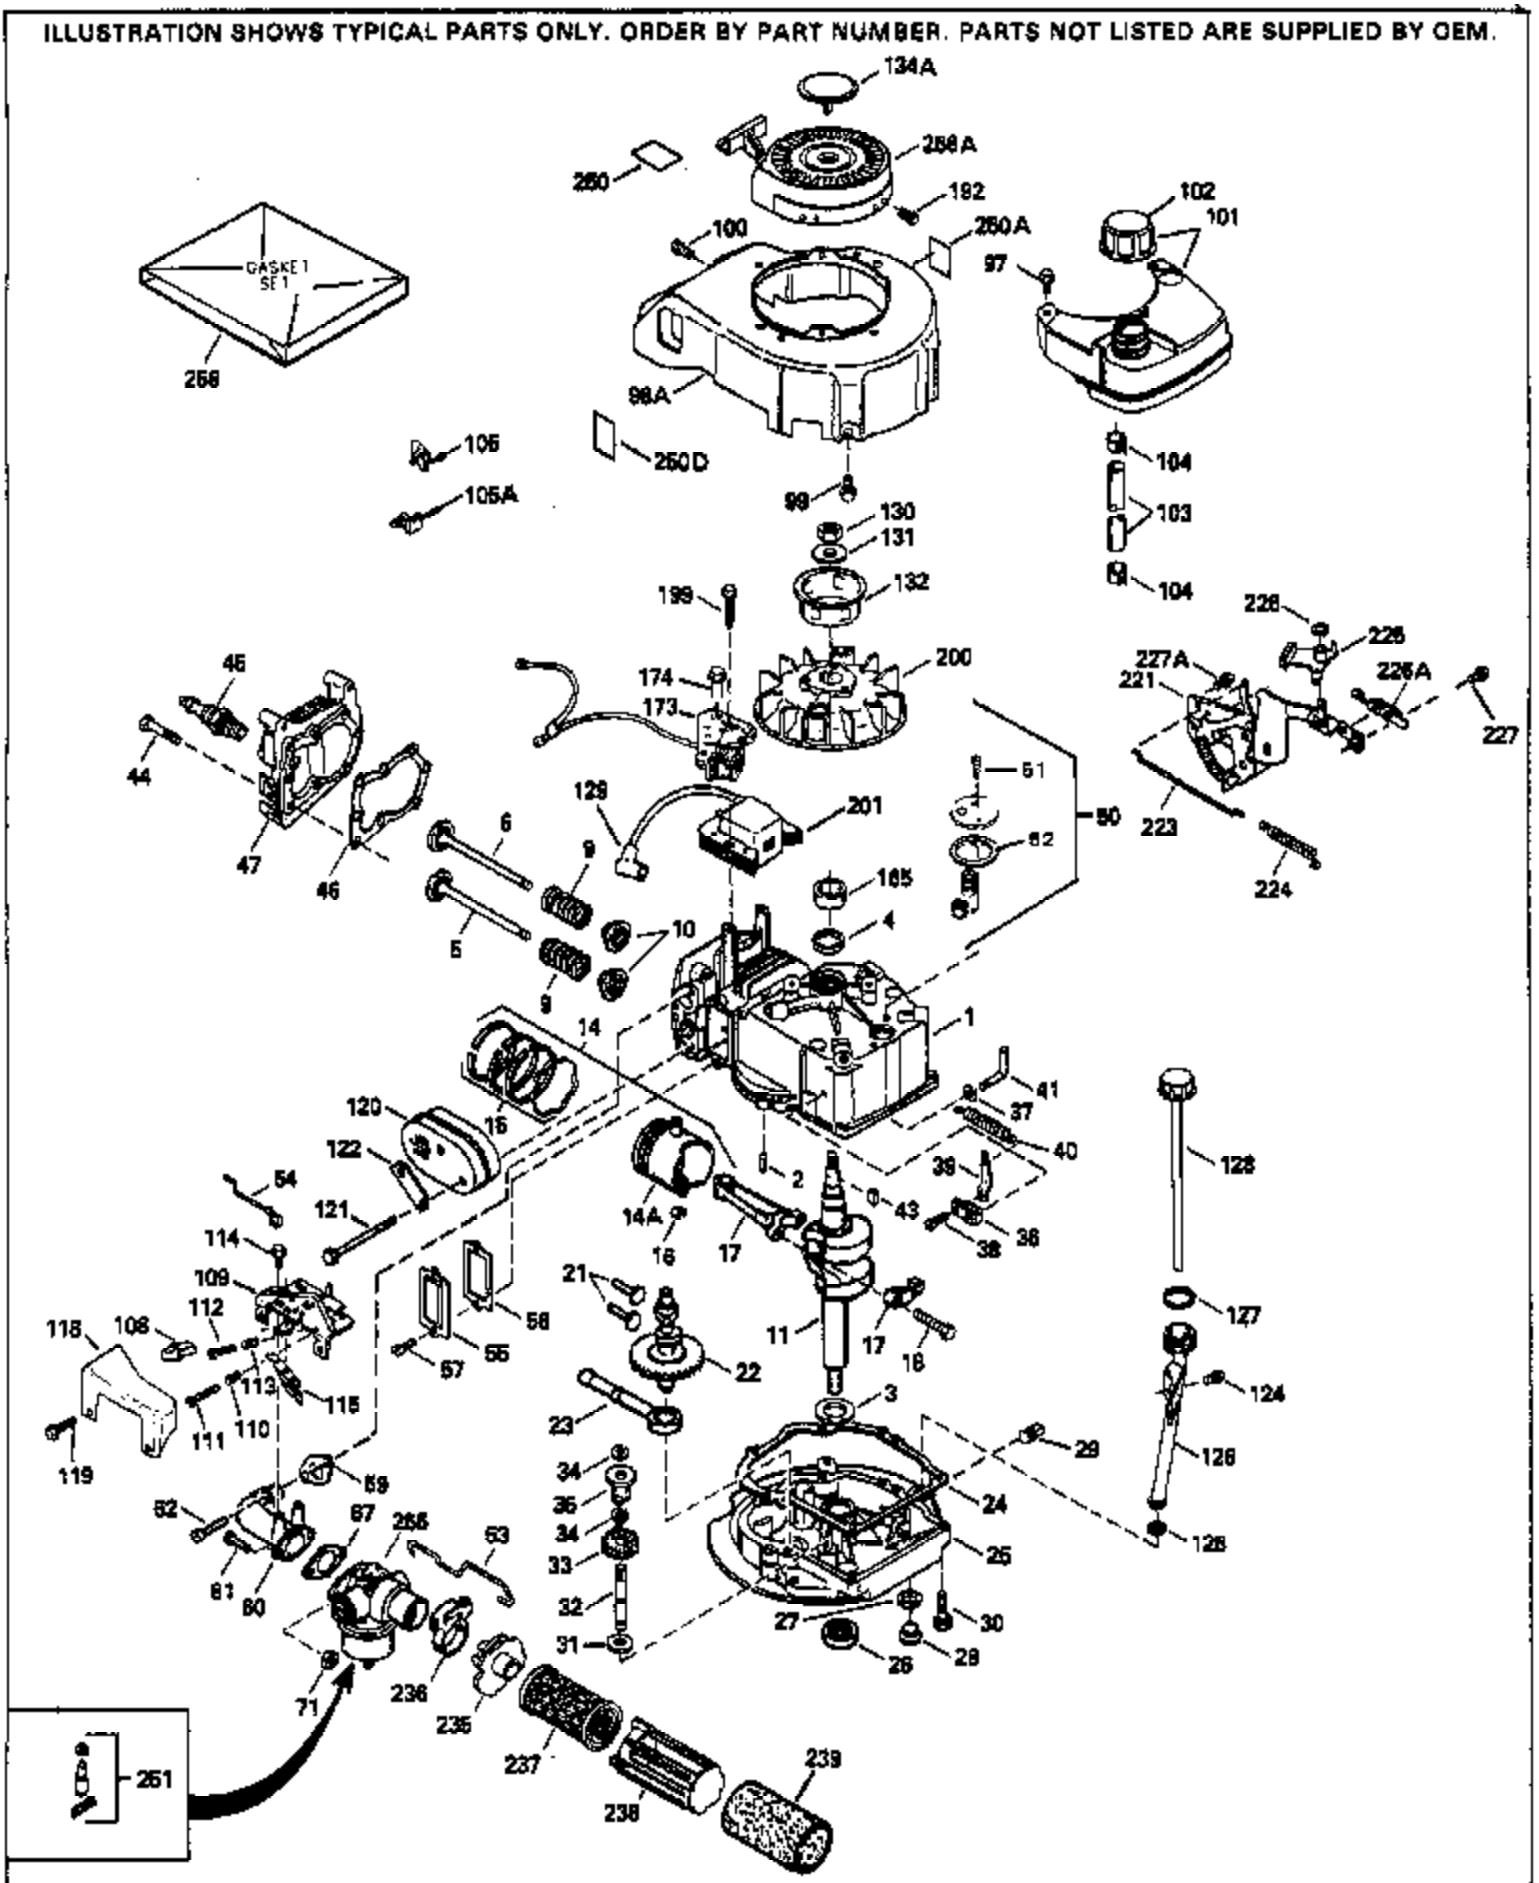

ILLUSTRATION SHOWS TYPICAL PARTS ONLY. ORDER BY PART NUMBER. PARTS NOT LISTED ARE SUPPLIED BY OEM.

Ref #	Part Number	Qty	Description
1	34959		Cylinder (Incl. 2, 4, 50, 51 & 52) (2 -5/8")
2	26727		Pin, Dowel
3	32323		Washer, Thrust
4	32600		Seal, Oil
5	29313C		Exhaust Valve (Std.) (Incl. 10) (Conventional Ports)
5	29315C		Exhaust Valve (1/32" OS) (Incl. 10) (Conventional Ports)
6	29314B		Intake Valve (Std.) (Incl. 10) (Conventional Ports)
6	29315C		Intake Valve (1/32" OS) (Incl. 10) (Conventional Ports)
9	31672		Spring, Valve
10	31673		Cap, Lower valve spring
11	35166		Crankshaft
14	35544		Piston, Pin & Ring Set (Std.) (2-5/8" Bore)
14	35545		Piston, Pin & Ring Set (.010" OS)
14	35546		Piston, Pin & Ring Set (.020" OS)
14A	35541		Piston & Pin Ass'y. (Incl. 16)(Std.)( 2-5/8")
14A	35542		Piston & Pin Ass'y. (Incl. 16) (.010" OS)
14A	35543		Piston & Pin Ass'y. (Incl. 16) (.020" OS)
15	35547		Ring Set (Std.) (2-5/8" Bore)
15	35548		Ring Set (.010" OS)
15	35549		Ring Set (.020" OS)
16	20381		Ring, Piston pin retaining
17	30963B		Rod Assy., Connecting (Incl. 18)
18	32610A		Bolt, Connecting rod
21	27241		Lifter, Exhaust valve
22	33148A		Camshaft
23	29914		Pump Assy.
24	35261		* Gasket, Mounting flange
25	34311B		Flange Ass'y. (Incl. 26, 28, 29 & 32)
26	27897		Seal, Oil
28	27244		Plug, Oil drain
30	650488		Screw, 1/4-20 x 1-1/4"
31	30590A		Washer, Flat
32	30574		Shaft, Mechanical governor
33	30591		Gear Assy., Governor (Incl. 31)
34	29193		Ring, Retaining
35	30588A		Spool, Governor
36	31335		Clamp, Governor lever
37	28277		Washer, Flat
38	650548		Screw, 8-32 x 5/16"
39	31383A		Lever, Governor
40	31361		Spring, Governor
41	30589		Rod, Governor (Incl. 37)
43	611004		Key, Flywheel
44	6021A		Screw, 5/16-18 x 1-1/2"
45	35395		Resistor Spark Plug (RJ-19LM)
46	32643		* Gasket, Cylinder head
47	34335		Head, Cylinder
50	34215		Breather Assy. (Incl. 51 & 52)
51	30200		Screw, 10-24 x 9/16"
52	32760		* Gasket, Breather
53	34336		Link, Governor-to-throttle
54	34337		Link, Governor spring
55	32755		Cover, Valve spring box
56	27234		* Gasket, Valve spring cover
57	650128		Screw, 10-24 x 1/2"
59	34690		* Gasket, Intake
60	31384A		Pipe, Intake (Incl. 59)
61	6201		Screw, 1/4-28 x 7/8"