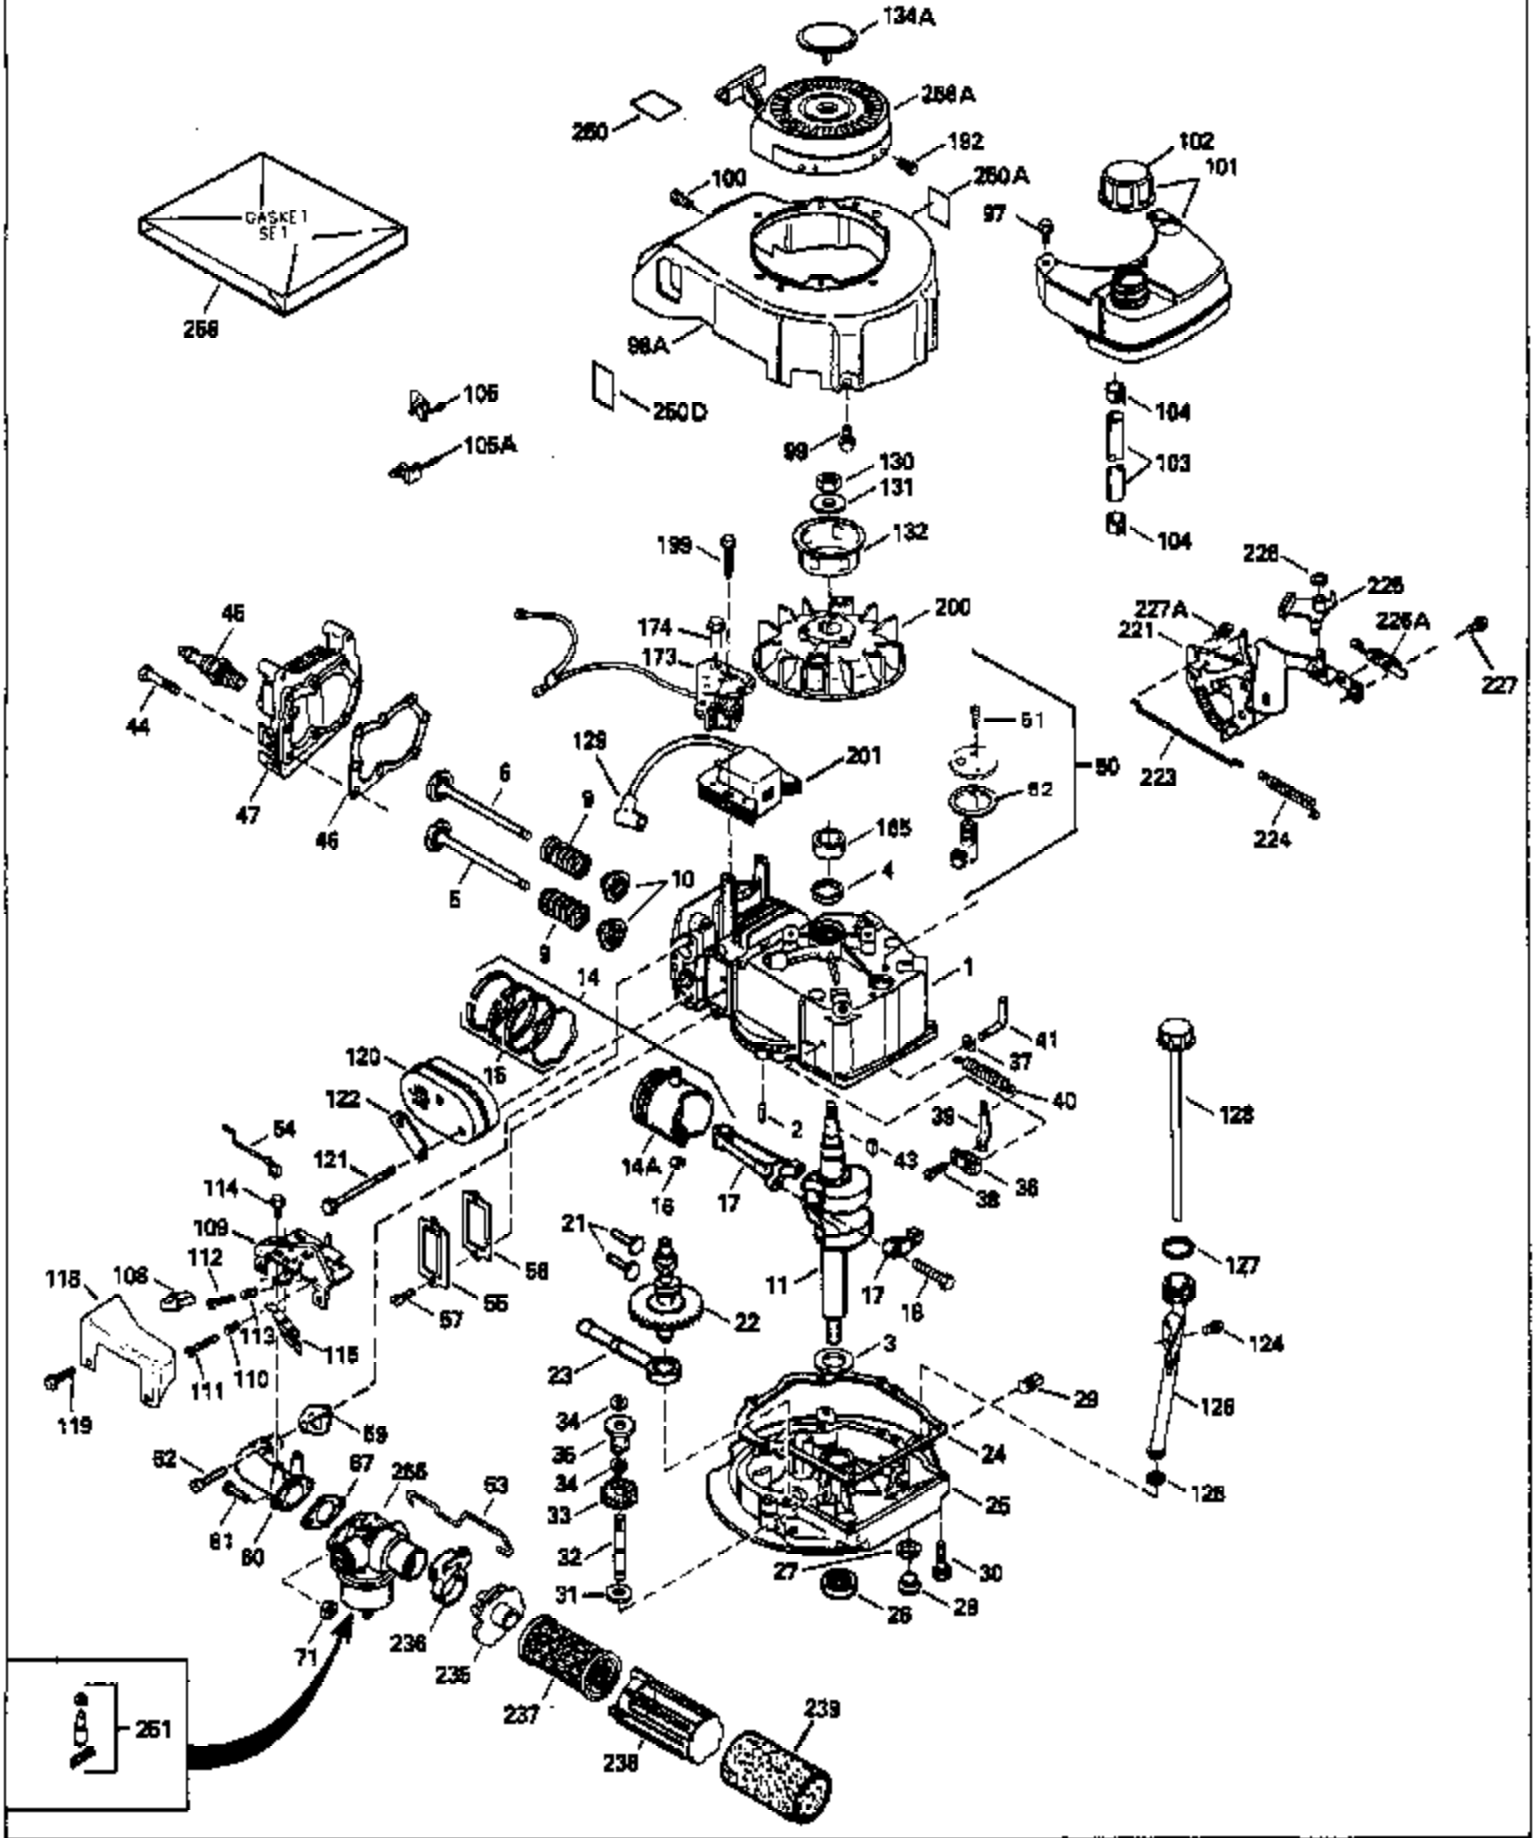

ILLUSTRATION SHOWS TYPICAL PARTS ONLY. ORDER BY PART NUMBER. PARTS NOT LISTED ARE SUPPLIED BY OEM.

Ref #	Part Number	Qty	Description
1	34959		Cylinder (Incl. 2, 4, 50, 51 & 52) (2 -5/8")
2	26727		Pin, Dowel
4	32600		Seal, Oil
5	29313C		Exhaust Valve (Std.) (Incl. 10) (Conventional Ports)
5	29315C		Exhaust Valve (1/32" OS) (Incl. 10) (Conventional Ports)
6	29314B		Intake Valve (Std.) (Incl. 10) (Conventional Ports)
6	29315C		Intake Valve (1/32" OS) (Incl. 10) (Conventional Ports)
9	31672		Spring, Valve
10	31673		Cap, Lower valve spring
11	35573		Crankshaft
14	35544		Piston, Pin & Ring Set (Std.) (2-5/8" Bore)
14	35545		Piston, Pin & Ring Set (.010" OS)
14	35546		Piston, Pin & Ring Set (.020" OS)
14A	35541		Piston & Pin Ass'y. (Incl. 16)(Std.)(2-5/8")
14A	35542		Piston & Pin Ass'y. (Incl. 16) (.010" OS)
14A	35543		Piston & Pin Ass'y. (Incl. 16) (.020" OS)
15	35547		Ring Set (Std.) (2-5/8" Bore)
15	35548		Ring Set (.010" OS)
15	35549		Ring Set (.020" OS)
16	20381		Ring, Piston pin retaining
17	30963B		Rod Assy., Connecting (Incl. 18)
18	32610A		Bolt, Connecting rod
21	27241		Lifter, Exhaust valve
22	33533		Camshaft (MCR)
23	29914		Pump Assy.
24	35261		* Gasket, Mounting flange
25	33535B		Flange Ass'y. (Incl. 26, 27, 28, 32 & 187)
26	26208		Seal, Oil
28	27244		Plug, Oil drain
29	9556		Oil Drain Plug
30	650488		Screw, 1/4-20 x 1-1/4"
31	30590A		Washer, Flat
32	30574		Shaft, Mechanical governor
33	30591		Gear Assy., Governor (Incl. 31)
34	29193		Ring, Retaining
35	30588A		Spool, Governor
36	31335		Clamp, Governor lever
37	28277		Washer, Flat
38	650548		Screw, 8-32 x 5/16"
39	31383A		Lever, Governor
40	31361		Spring, Governor
41	31513		Rod, Governor
44	6021A		Screw, 5/16-18 x 1-1/2"
45	35395		Resistor Spark Plug (RJ-19LM)
46	32643		* Gasket, Cylinder head
47	34335		Head, Cylinder
50	34215		Breather Assy. (Incl. 51 & 52)
51	30200		Screw, 10-24 x 9/16"
52	32760		* Gasket, Breather
53	34336		Link, Governor-to-throttle
54	34337		Link, Governor spring
55	32755		Cover, Valve spring box
56	27234		* Gasket, Valve spring cover
57	650128		Screw, 10-24 x 1/2"
59	34690		* Gasket, Intake
60	31384A		Pipe, Intake (Incl. 59)
61	6201		Screw, 1/4-28 x 7/8"
62	650451		Screw, 1/4-20 x 1"