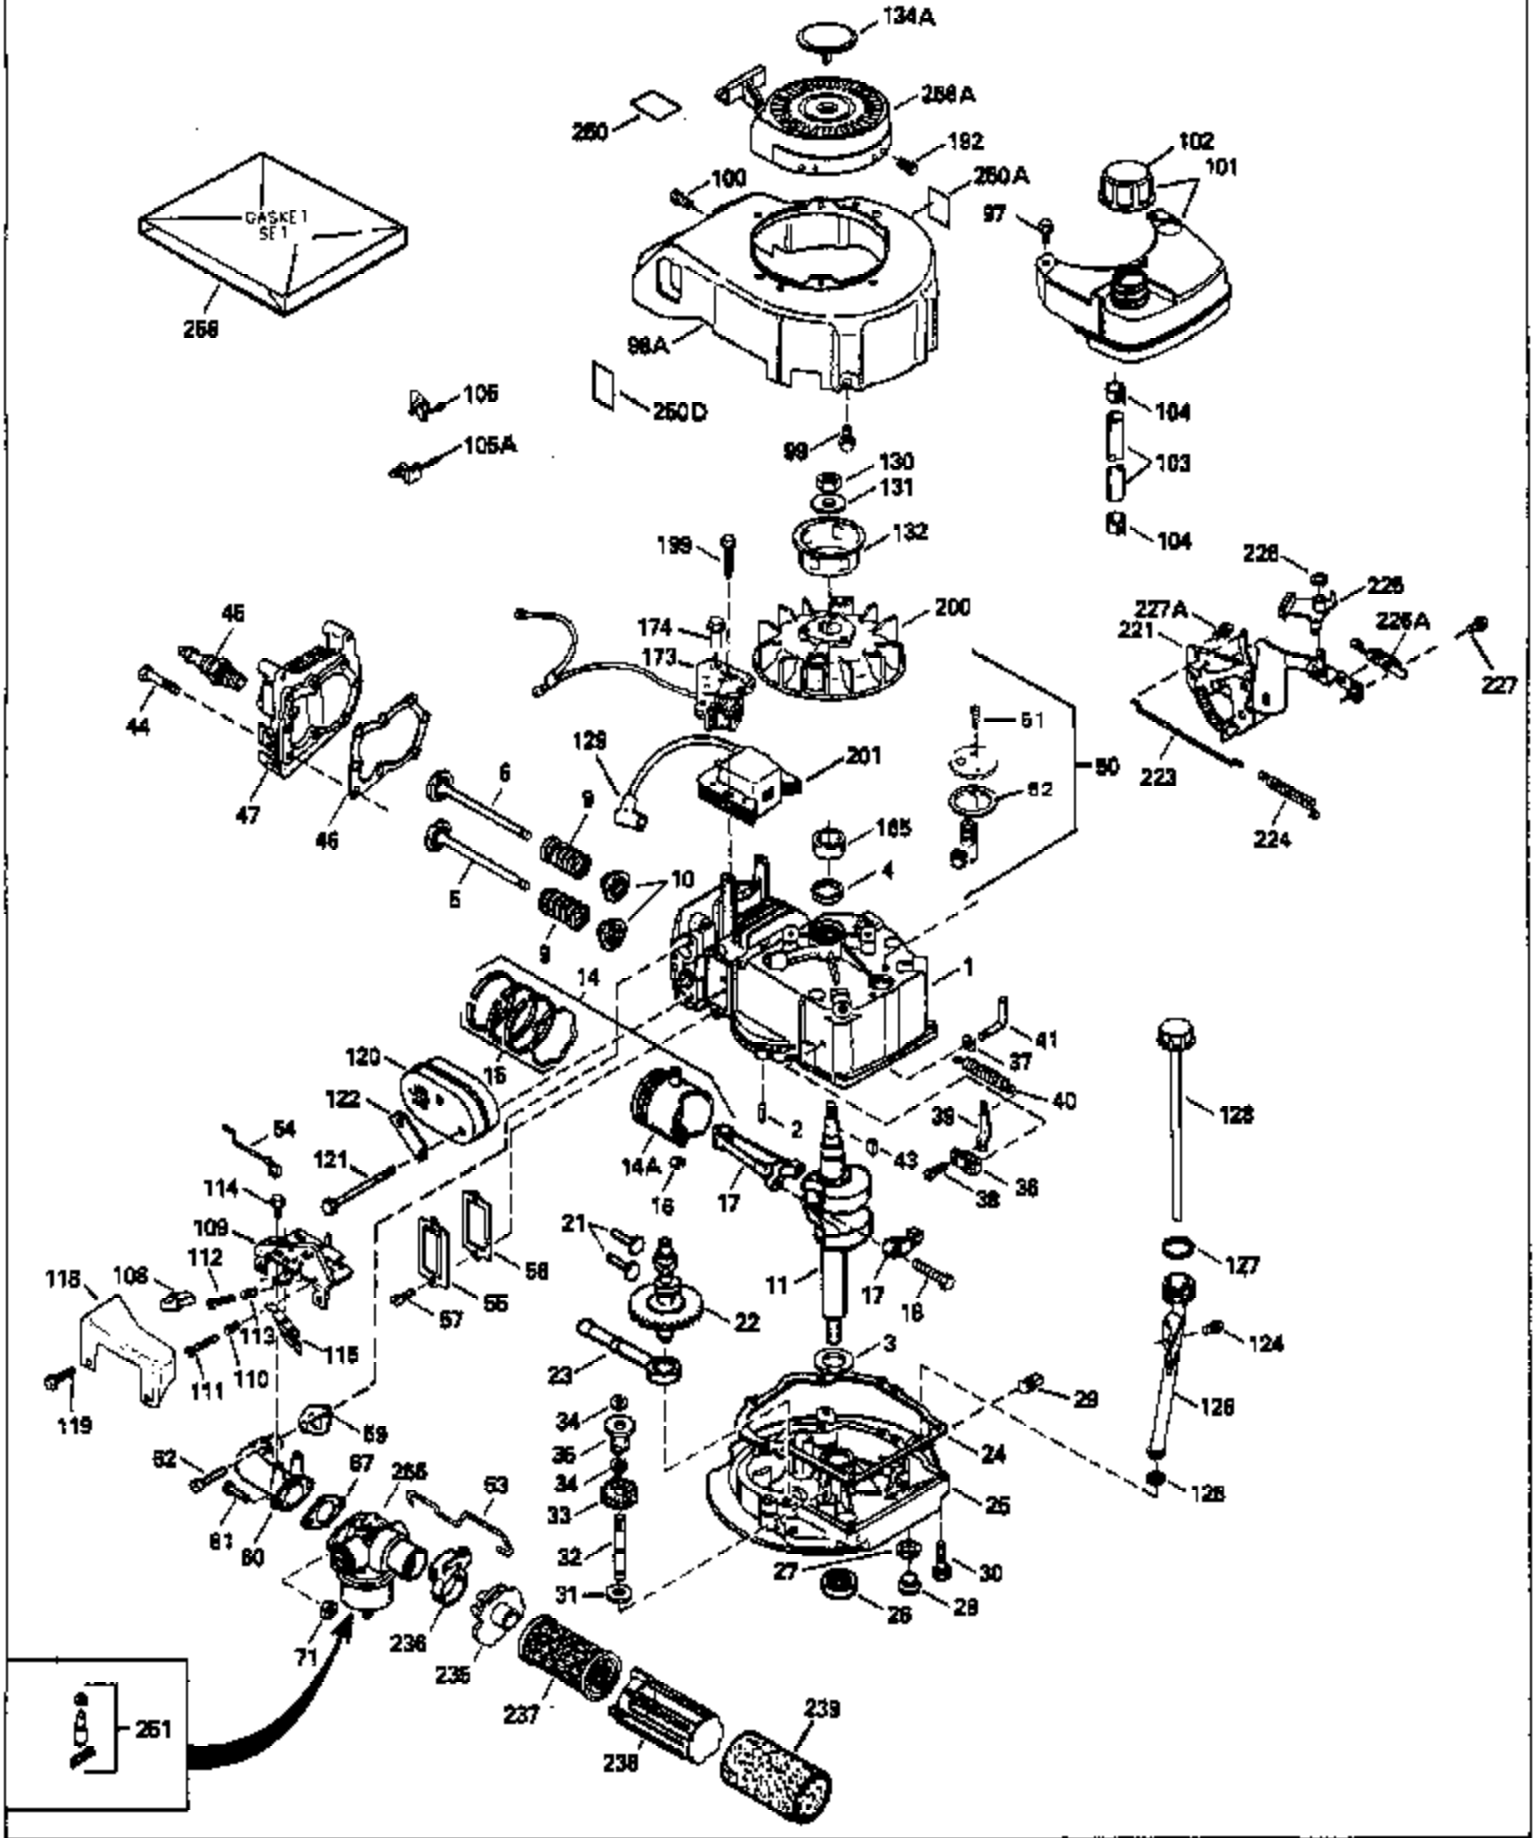

ILLUSTRATION SHOWS TYPICAL PARTS ONLY. ORDER BY PART NUMBER. PARTS NOT LISTED ARE SUPPLIED BY OEM.

Ref #	Part Number	Qty	Description
1	34959		Cylinder Ass'y. (Incl. 50, 51 & 52)
2	26727		Dowel Pin
3	32323		Washer
4	32600		Oil Seal
5	29313C		Exhaust Valve (Std.) (Incl. 10)
5	29315C		Exhaust Valve (1/32" OS) (Incl. 10)
6	29314B		Intake Valve (Std.) (Incl. 10)
6	29315C		Intake Valve (1/32" OS) (Incl. 10)
9	31672		Valve Spring
10	31673		Lower Valve Spring Cap
11	35666		Crankshaft
14A	35541		Piston & Pin Ass'y. (Std.) (Incl. 16)
14A	35542		Piston & Pin Ass'y. (.010 OS) (Incl. 16)
14A	35543		Piston & Pin Ass'y. (.020 OS) (Incl. 16)
14	35544		Piston, Pin & Ring Set (Std.)
14	35545		Piston, Pin & Ring Set (.010 OS)
14	35546		Piston, Pin & Ring Set (.020 OS)
15	35547		Ring Set (Std.)
15	35548		Ring Set (.010 OS)
15	35549		Ring Set (.020 OS)
16	20381		Piston Pin Retaining Ring
17	30963B		Connecting Rod (Incl. 18)
18	32610A		Connecting Rod Bolt
21	27241		Valve Lifter
22	33148A		Camshaft (Compression Release)
23	29914		Oil Pump Ass'y.
24	35261		* Mounting Flange Gasket
25	34311B		Mounting Flange (Incl. 26, 28, 29 & 3 2)
26	27897		Oil Seal
28	27244		Oil Drain Plug
30	650488		Screw, 1/4-20 x 1-1/4"
31	35479		Washer
32	30574		Mechanical Governor Shaft
33	30591		Governor Gear Ass'y. (Incl. 31)
34	29193		Retaining Ring
35	30588A		Governor Spool
36	31335		Governor Lever Clamp
37	28277		Washer
38	650548		Screw, 8-32 x 5/16"
39	31383A		Governor Lever
40	31361		Governor Spring
41	30589		Governor Rod (Incl. 37)
43	611004		Flywheel Key
44	6021A		Screw, 5/16-18 x 1-1/2"
45	35395		Resistor Spark Plug (RJ19LM)
46	32643A		* Cylinder Head Gasket
47	34335		Cylinder Head
50	34215		Breather Ass'y. (Incl. 51 & 52)
51	30200		Screw, 10-24 x 9/16"
52	32760A		* Breather Gasket
53	34336		Governor-to-Throttle Link
54	34337		Governor Link
55	32755		Valve Spring Box Cover
56	27234A		* Valve Spring Cover Gasket
57	650128		Screw, 10-24 x 1/2"
59	34690A		* Intake Gasket
60	31384A		Intake Pipe (Incl. 59)
61	6201		Screw, 1/4-28 x 7/8"