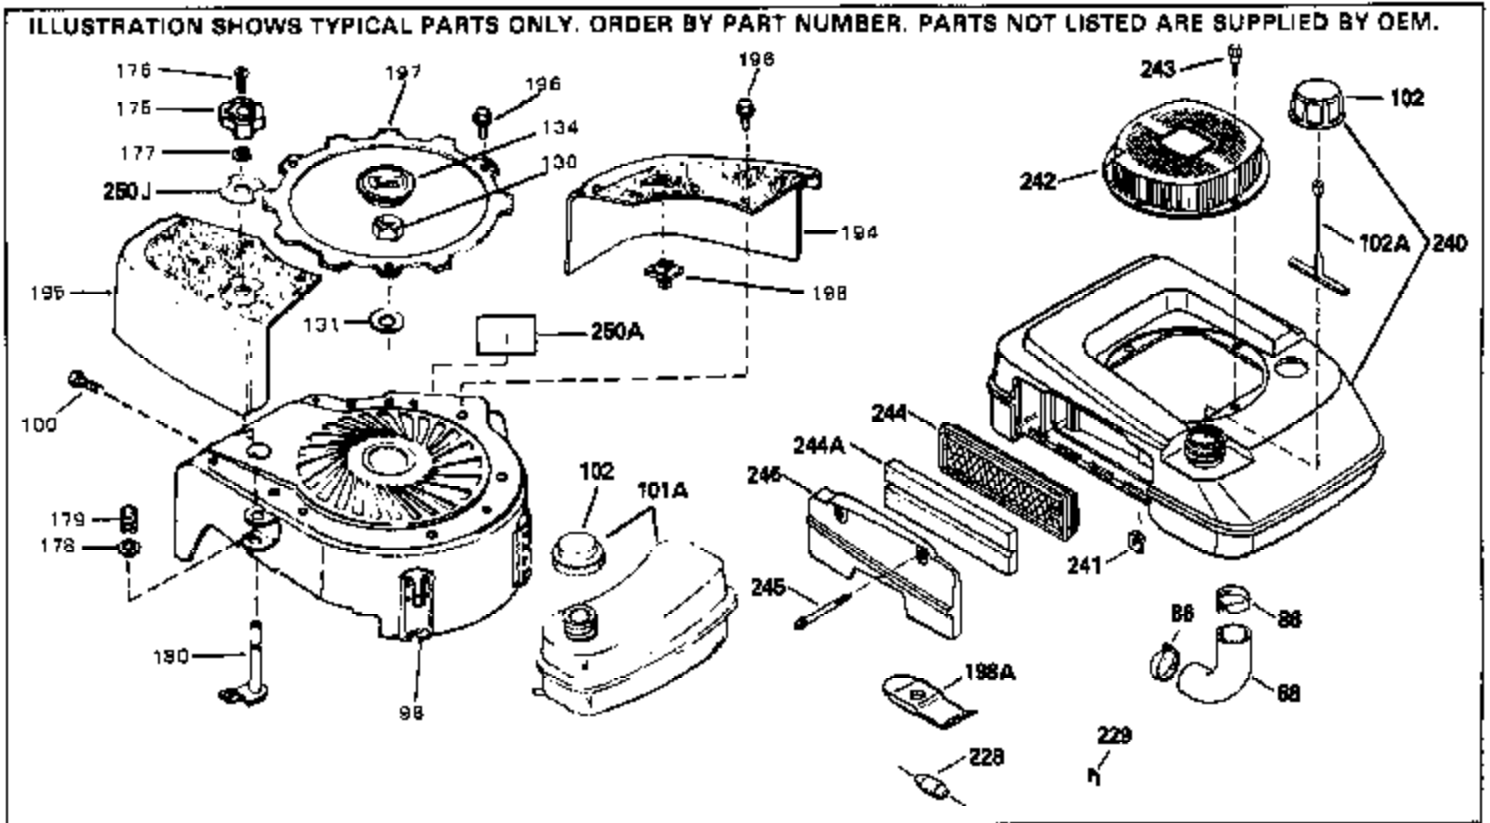

Ref #	Part Number	Qty	Description
	51 30200		Screw, 10-24 x 9/16"
	92 34961		Ground Wire
	100 30200		Screw, 10-24 x 9/16"
101A	35586		Fuel Tank (Incl. 102 & 104)
102	35355		Fuel Cap
120C	27181B		Muffler (Incl. 121)
121	650795		Screw, 1/4-20 x 2-1/4"
130	650816		Flywheel Nut
131	650815		Belleville Washer
192	650884		Screw, 8-32 x 1/2"
198A	35168		Rope Guide Bracket
228	34985		Starter Rope Retainer
250A	35391		Instruction Decal