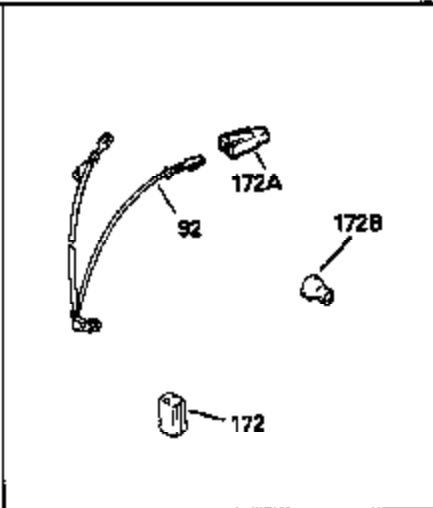

Ref #	Part Number	Qty	Description
	51 30200		Screw, 10-24 x 9/16"
	92 34961		Ground Wire
	100 30200		Screw, 10-24 x 9/16"
101A	35586		Fuel Tank (Incl. 102 & 104)
102	35355		Fuel Cap
120C	27181B		Muffler (Incl. 121)
121	650795		Screw, 1/4-20 x 2-1/4"
130	650816		Flywheel Nut
131	650815		Belleville Washer
192	650884		Screw, 8-32 x 1/2"
198A	35168		Rope Guide Bracket
228	34985		Starter Rope Retainer
250A	35391		Instruction Decal