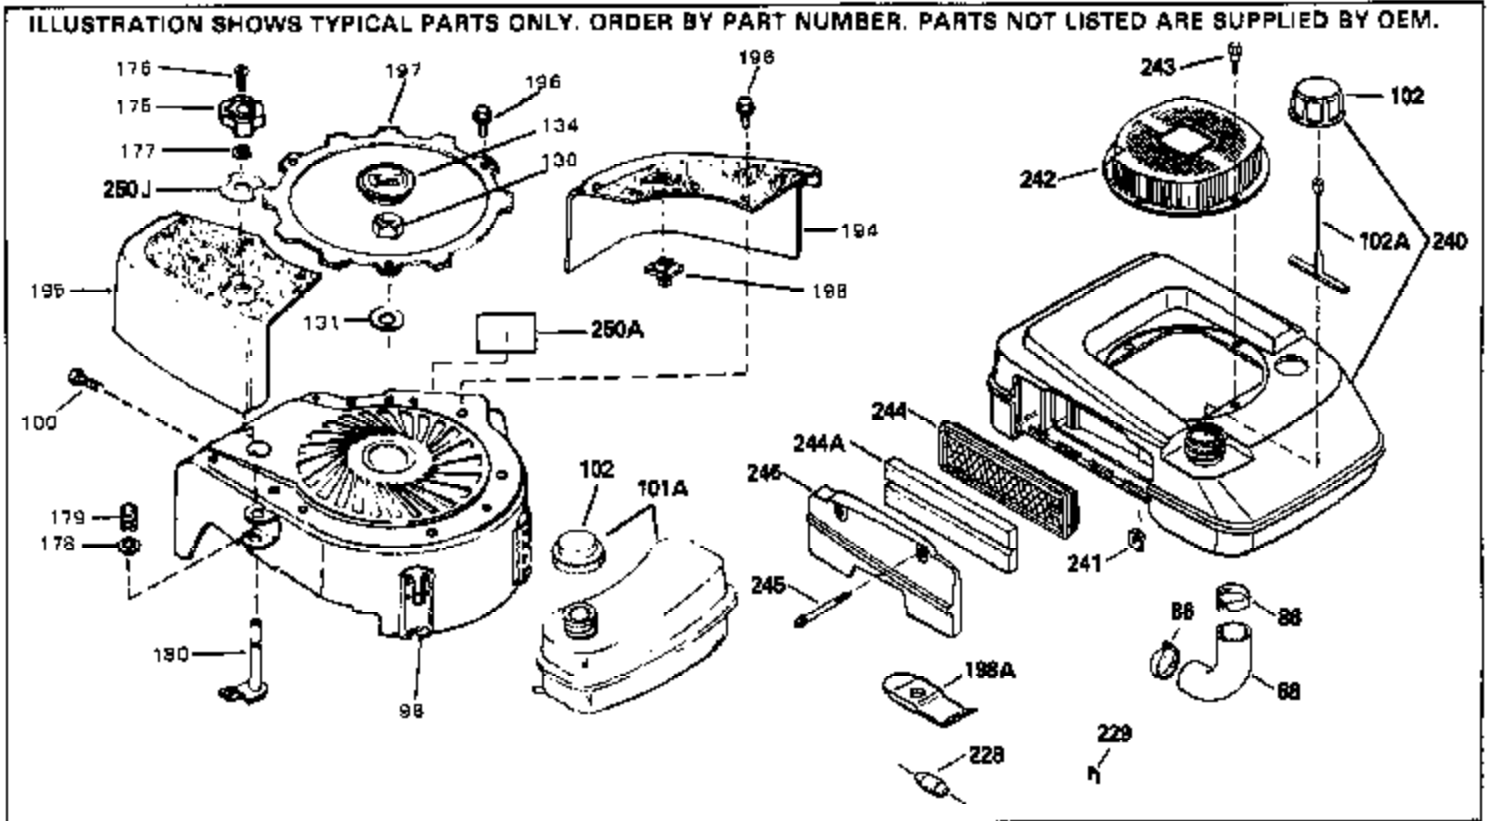

Ref #	Part Number	Qty	Description
51	30200		Screw, 10-24 x 9/16"
92	34961		Ground Wire
100	30200		Screw, 10-24 x 9/16"
101A	35586		Fuel Tank (Incl. 102 & 104)
102	35355		Fuel Cap
120C	27181B		Muffler (Incl. 121)
121	650795		Screw, 1/4-20 x 2-1/4"
130	650816		Flywheel Nut
131	650815		Belleville Washer
192	650884		Screw, 8-32 x 1/2"
198A	35168		Rope Guide Bracket
228	34985		Starter Rope Retainer