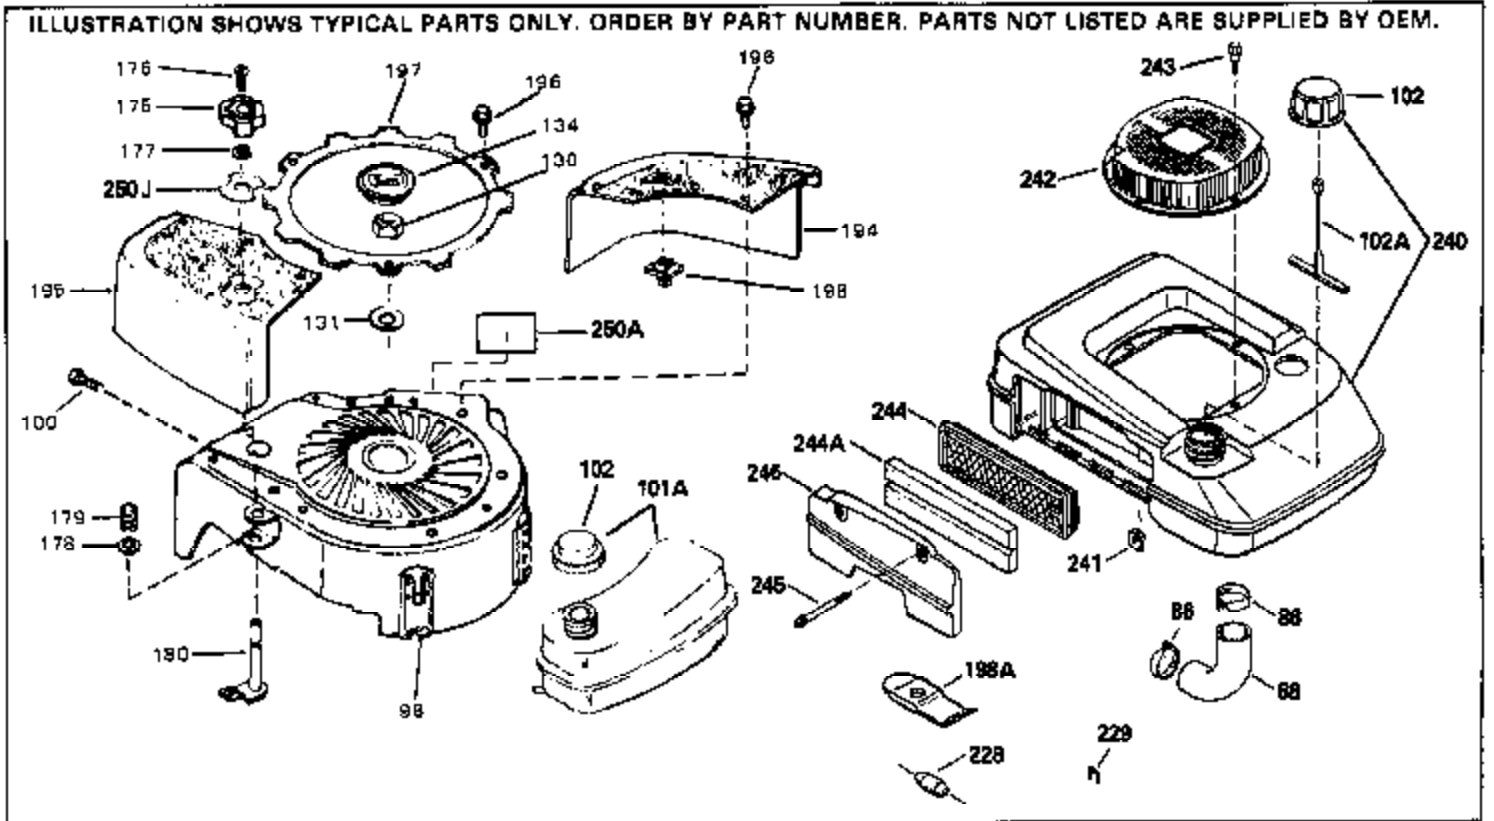

Ref #	Part Number	Qty	Description
50A	34214A		Breather Assy. (Incl. 50B, 51 & 52A)
50B	33734		Breather Element
51	30200		Screw, 10-24 x 9/16"
52A	33735		* Breather Gasket
52B	33886		Breather Tube
52C	34695		Breather Tube Elbow
92	34231		Ground Wire
100	30200		Screw, 10-24 x 9/16"
102A	35480		Fuel Cap Retainer
102	35355		Fuel Cap
121	650795		Screw, 1/4-20 x 2-1/4"
122	33753		Locking Plate
130	650816		Flywheel Nut
131	650815		Belleville Washer
192	650884		Screw, 8-32 x 1/2"
198A	35168		Rope Guide Bracket
228	34985		Starter Rope Retainer