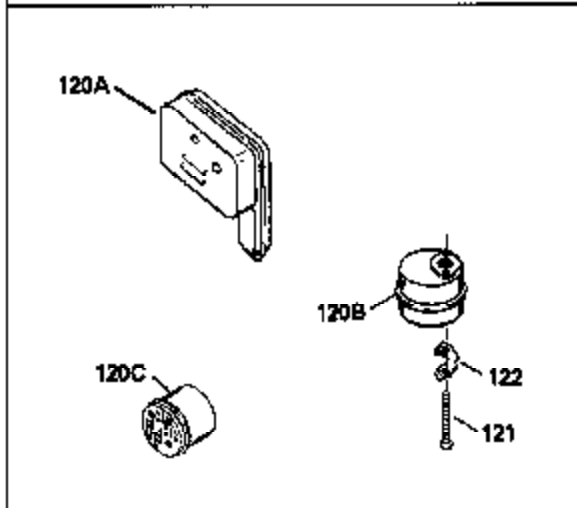

Ref #	Part Number	Qty	Description
50A	34214A		Breather Assy. (Incl. 50B, 51 & 52A)
50B	33734		Breather Element
51	30200		Screw, 10-24 x 9/16"
52A	33735		* Breather Gasket
52B	33886		Breather Tube
52C	34695		Breather Tube Elbow
92	34231		Ground Wire
100	30200		Screw, 10-24 x 9/16"
102A	35480		Fuel Cap Retainer
102	35355		Fuel Cap
121	650795		Screw, 1/4-20 x 2-1/4"
122	33753		Locking Plate
130	650816		Flywheel Nut
131	650815		Belleville Washer
192	650884		Screw, 8-32 x 1/2"
198A	35168		Rope Guide Bracket
228	34985		Starter Rope Retainer