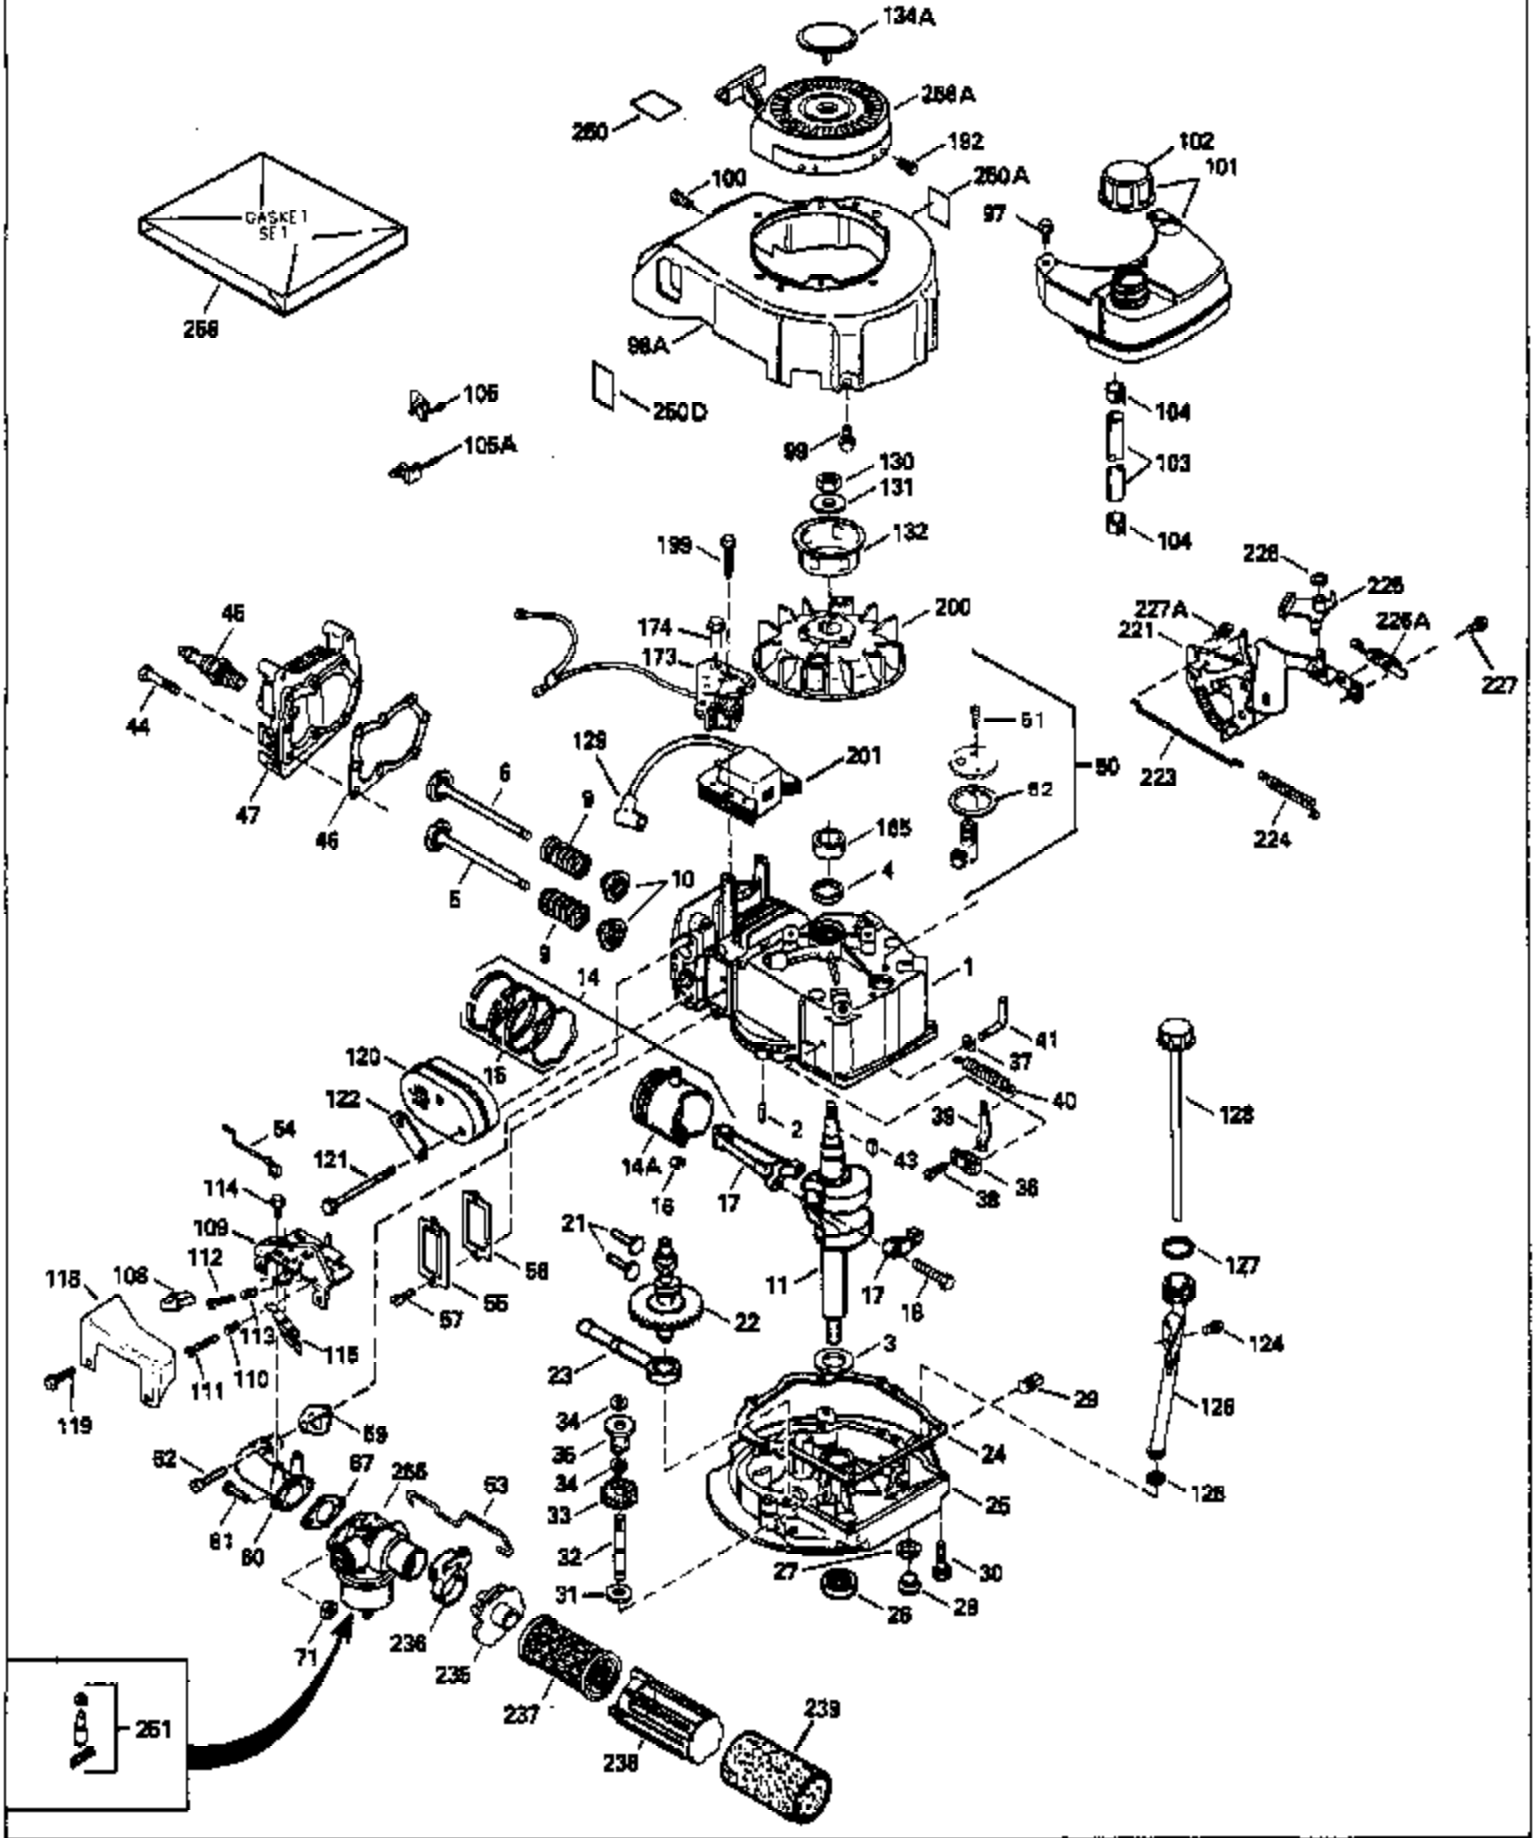

ILLUSTRATION SHOWS TYPICAL PARTS ONLY. ORDER BY PART NUMBER. PARTS NOT LISTED ARE SUPPLIED BY OEM.

Ref #	Part Number	Qty	Description
1	35513		Cylinder Ass'y. (Incl. 2 & 4)
2	26727		Dowel Pin
3	32323		Washer
4	32600		Oil Seal
5	29313C		Exhaust Valve (Std.) (Incl. 10)
5	29315C		Exhaust Valve (1/32" OS) (Incl. 10)
6	29314B		Intake Valve (Std.) (Incl. 10)
6	29315C		Intake Valve (1/32" OS) (Incl. 10)
9	31672		Valve Spring
10	31673		Lower Valve Spring Cap
11	35174		Crankshaft
14A	35541		Piston & Pin Ass'y. (Std.) (Incl. 16)
14A	35542		Piston & Pin Ass'y. (.010 OS) (Incl. 16)
14A	35543		Piston & Pin Ass'y. (.020 OS) (Incl. 16)
14	35544		Piston, Pin & Ring Set (Std.)
14	35545		Piston, Pin & Ring Set (.010 OS)
14	35546		Piston, Pin & Ring Set (.020 OS)
15	35547		Ring Set (Std.)
15	35548		Ring Set (.010 OS)
15	35549		Ring Set (.020 OS)
16	20381		Piston Pin Retaining Ring
17	30963B		Connecting Rod (Incl. 18)
18	32610A		Connecting Rod Bolt
21	27241		Valve Lifter
22	33553		Camshaft (Mech. Compression Release)
23	29914		Oil Pump Ass'y.
24	35261		* Mounting Flange Gasket
25	35179		Mounting Flange (Incl. 26, 28, & 32)
26	27897		Oil Seal
27	28833		Oil Drain Plug Gasket
28	30572		Oil Drain Plug
30	650488		Screw, 1/4-20 x 1-1/4"
31	35479		Washer
32	30574		Mechanical Governor Shaft
33	30591		Governor Gear Ass'y. (Incl. 31)
34	29193		Retaining Ring
35	30588A		Governor Spool
36	31335		Governor Lever Clamp
37	28277		Washer
38	650548		Screw, 8-32 x 5/16"
39	31383A		Governor Lever
40	31361		Extension Spring
41	30589		Governor Rod (Incl. 37)
43	610961		Flywheel Key
44	6021A		Screw, 5/16-18 x 1-1/2"
45	35395		Resistor Spark Plug (RJ19LM)
46	33015A		* Cylinder Head Gasket
47	34342		Cylinder Head
51	30200		Screw, 10-24 x 9/16"
52C	34695		Breather Tube Elbow
53	34336		Throttle Link
54	34337		Governor Link
55	32755		Valve Spring Box Cover
56	27234A		* Valve Spring Cover Gasket
57	650128		Screw, 10-24 x 1/2"
59	34690A		* Intake Gasket
60	31384A		Intake Pipe (Incl. 59)
61	6201		Screw, 1/4-28 x 7/8"