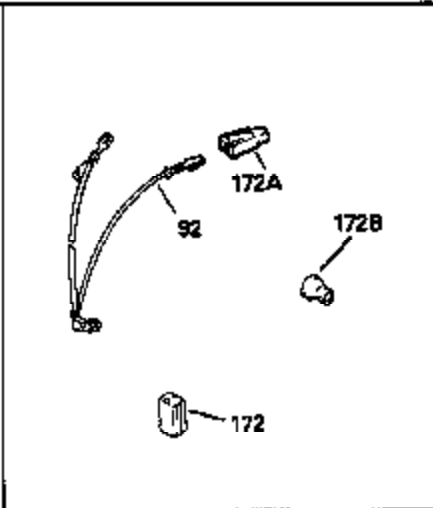

Ref #	Part Number	Qty	Description
50A	34214A		Breather Assy. (Incl. 50B, 51 & 52A)
50B	33734		Breather Element
51	30200		Screw, 10-24 x 9/16"
52A	33735		* Breather Gasket
52B	33886		Breather Tube
52C	34695		Breather Tube Elbow
92	34231		Ground Wire
100	30200		Screw, 10-24 x 9/16"
102A	35480		Fuel Cap Retainer
102	35355		Fuel Cap
121	650795		Screw, 1/4-20 x 2-1/4"
122	33753		Locking Plate
130	650816		Flywheel Nut
131	650815		Belleville Washer
192	650884		Screw, 8-32 x 1/2"
198A	35168		Rope Guide Bracket
228	34985		Starter Rope Retainer