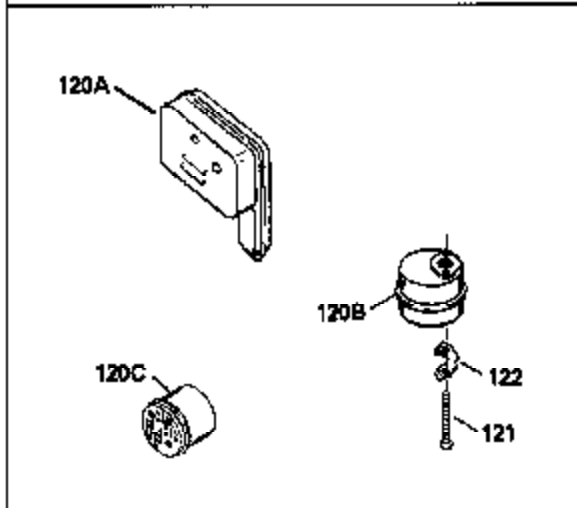

Ref #	Part Number	Qty	Description
50A	34214A		Breather Ass'y. (Incl. 50B, 51 & 52A)
50B	33734		Breather Element
51	30200		Screw, 10-24 x 9/16"
52A	33735		* Breather Gasket
52B	35496		Breather Tube
86	35505		Air Cleaner Tube Clamp
88	35504		Air Cleaner Tube
92	34231		Ground Wire
92A	34961		Ground Wire
100	30200		Screw, 10-24 x 9/16"
102	35355		Fuel Cap
102A	35480		Fuel Cap Retainer
121	650795		Screw, 1/4-20 x 2-1/4"
122	33753		Locking Plate
130	650816		Flywheel Nut
131	650815		Belleville Washer
192	650884		Screw, 8-32 x 1/2"
198A	35168		Rope Guide Bracket
228	34985		Starter Rope Retainer
240	35508		Fuel Tank (Incl. 102 & 241)
241	650900		"U" Type Nut Clip, 10-32
242	35510		Recoil Grill
243	650898		Screw, 10-32 x 27/32"
244	35500		Air Cleaner Filter
245	650899		Screw, 10-32 x 2-3/32"
246	35509		Air Cleaner Cover