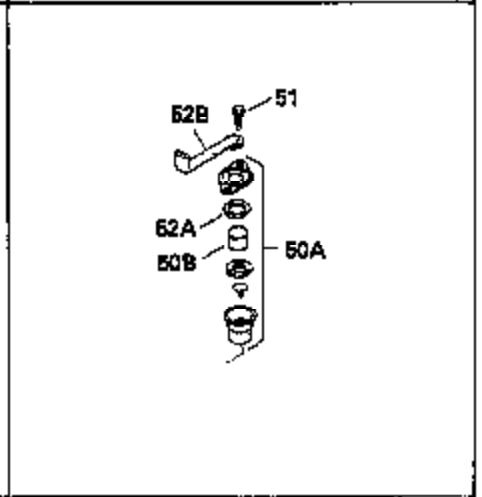

Ref #	Part Number	Qty	Description
50A	34214A		Breather Ass'y. (Incl. 50B, 51 & 52A)
50B	33734		Breather Element
51	30200		Screw, 10-24 x 9/16"
52A	33735		* Breather Gasket
52B	35496		Breather Tube
86	35505		Air Cleaner Tube Clamp
88	35504		Air Cleaner Tube
92	34231		Ground Wire
92A	34961		Ground Wire
100	30200		Screw, 10-24 x 9/16"
102	35355		Fuel Cap
102A	35480		Fuel Cap Retainer
121	650795		Screw, 1/4-20 x 2-1/4"
122	33753		Locking Plate
130	650816		Flywheel Nut
131	650815		Belleville Washer
192	650884		Screw, 8-32 x 1/2"
198A	35168		Rope Guide Bracket
228	34985		Starter Rope Retainer
240	35508		Fuel Tank (Incl. 102 & 241)
241	650900		"U" Type Nut Clip, 10-32
242	35510		Recoil Grill
243	650898		Screw, 10-32 x 27/32"
244	35500		Air Cleaner Filter
245	650899		Screw, 10-32 x 2-3/32"
246	35509		Air Cleaner Cover