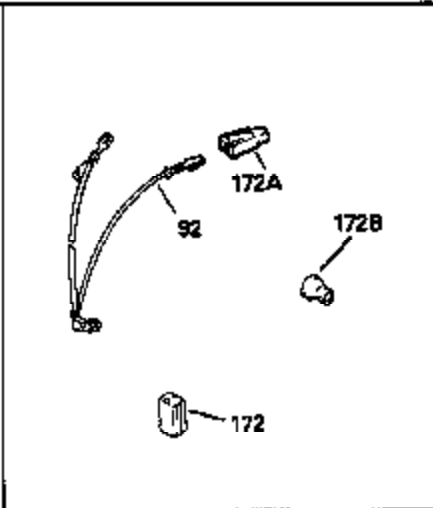

Ref #	Part Number	Qty	Description
50A	34214A		Breather Ass'y. (Incl. 50B, 51 & 52A)
50B	33734		Breather Element
51	30200		Screw, 10-24 x 9/16"
52A	33735		* Breather Gasket
52B	35496		Breather Tube
86	35505		Air Cleaner Tube Clamp
88	35504		Air Cleaner Tube
92	34231		Ground Wire
92A	34961		Ground Wire
100	30200		Screw, 10-24 x 9/16"
102	35355		Fuel Cap
102A	35480		Fuel Cap Retainer
121	650795		Screw, 1/4-20 x 2-1/4"
122	33753		Locking Plate
130	650816		Flywheel Nut
131	650815		Belleville Washer
192	650884		Screw, 8-32 x 1/2"
198A	35168		Rope Guide Bracket
228	34985		Starter Rope Retainer
240	35508		Fuel Tank (Incl. 102 & 241)
241	650900		"U" Type Nut Clip, 10-32
242	35510		Recoil Grill
243	650898		Screw, 10-32 x 27/32"
244	35500		Air Cleaner Filter
245	650899		Screw, 10-32 x 2-3/32"
246	35509		Air Cleaner Cover