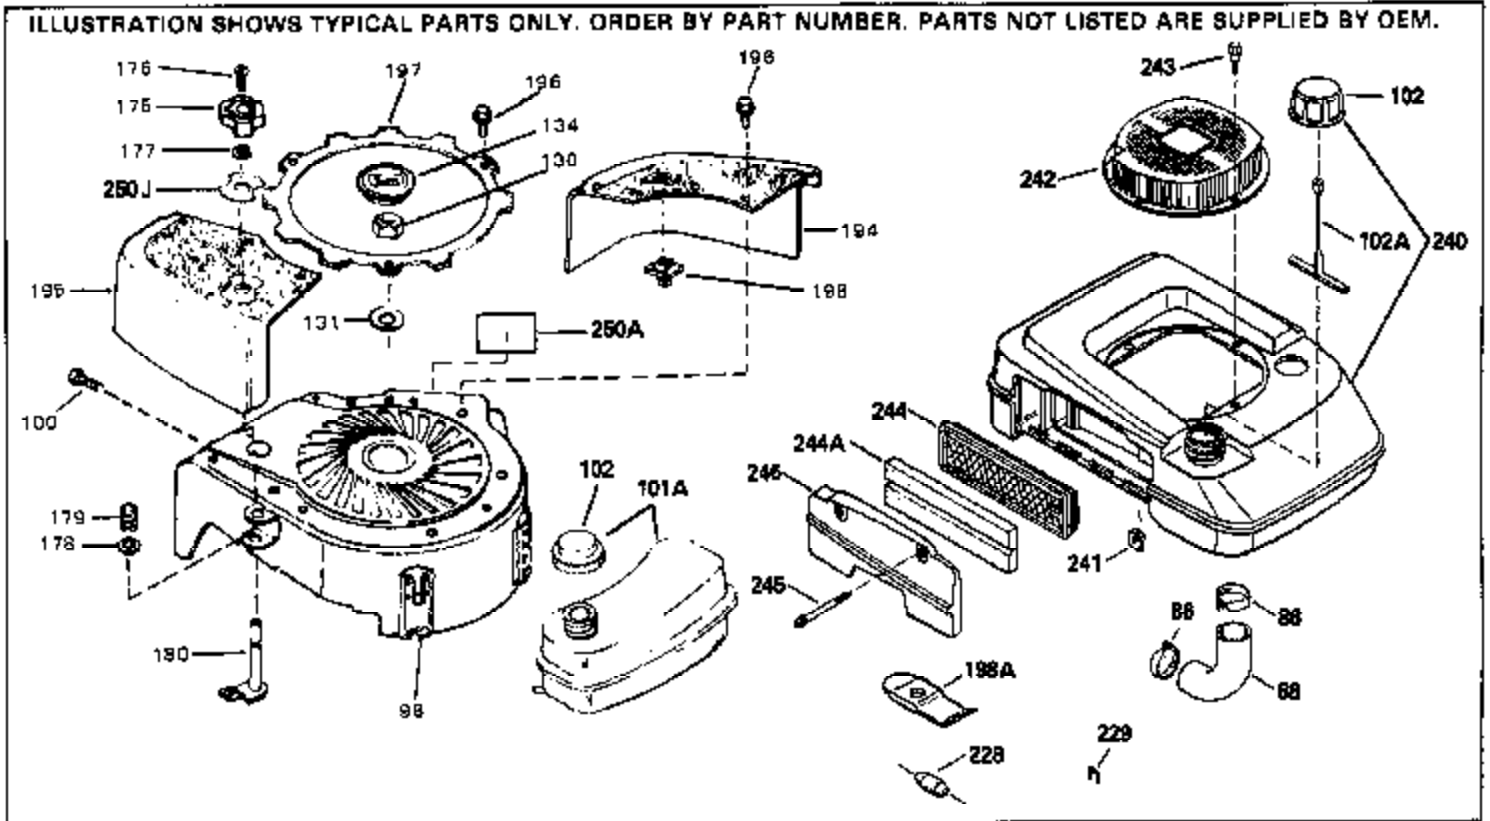

Ref #	Part Number	Qty	Description
50A	34214A		Breather Ass'y. (Incl. 50B, 51 & 52A)
50B	33734		Breather Element
51	30200		Screw, 10-24 x 9/16"
52A	33735		* Breather Gasket
52B	35496		Breather Tube
86	35505		Air Cleaner Tube Clamp
88	35504		Air Cleaner Tube
92	34231		Ground Wire
92A	34961		Ground Wire
100	30200		Screw, 10-24 x 9/16"
102	35355		Fuel Cap
102A	35480		Fuel Cap Retainer
121	650795		Screw, 1/4-20 x 2-1/4"
122	33753		Locking Plate
130	650816		Flywheel Nut
131	650815		Belleville Washer
192	650884		Screw, 8-32 x 1/2"
198A	35168		Rope Guide Bracket
228	34985		Starter Rope Retainer
240	35508		Fuel Tank (Incl. 102 & 241)
241	650900		"U" Type Nut Clip, 10-32
242	35510		Recoil Grill
243	650898		Screw, 10-32 x 27/32"
244	35500		Air Cleaner Filter
245	650899		Screw, 10-32 x 2-3/32"
246	35509		Air Cleaner Cover