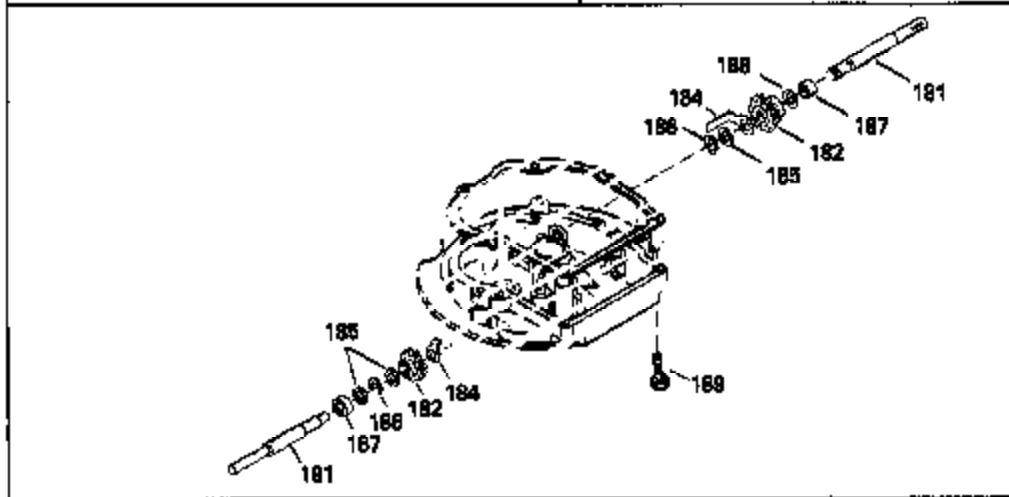

Ref #	Part Number	Qty	Description
50A	34214A		Breather Ass'y. (Incl. 50B, 51 & 52A)
50B	33734		Breather Element
51	30200		Screw, 10-24 x 9/16"
52A	33735		* Breather Gasket
52B	35496		Breather Tube
86	35505		Air Cleaner Tube Clamp
88	35504		Air Cleaner Tube
92	34231		Ground Wire
92A	34961		Ground Wire
100	30200		Screw, 10-24 x 9/16"
102	35355		Fuel Cap
102A	35480		Fuel Cap Retainer
121	650795		Screw, 1/4-20 x 2-1/4"
122	33753		Locking Plate
130	650816		Flywheel Nut
131	650815		Belleville Washer
192	650884		Screw, 8-32 x 1/2"
198A	35168		Rope Guide Bracket
228	34985		Starter Rope Retainer
240	35508		Fuel Tank (Incl. 102 & 241)
241	650900		"U" Type Nut Clip, 10-32
242	35510		Recoil Grill
243	650898		Screw, 10-32 x 27/32"
244	35500		Air Cleaner Filter
245	650899		Screw, 10-32 x 2-3/32"
246	35509		Air Cleaner Cover