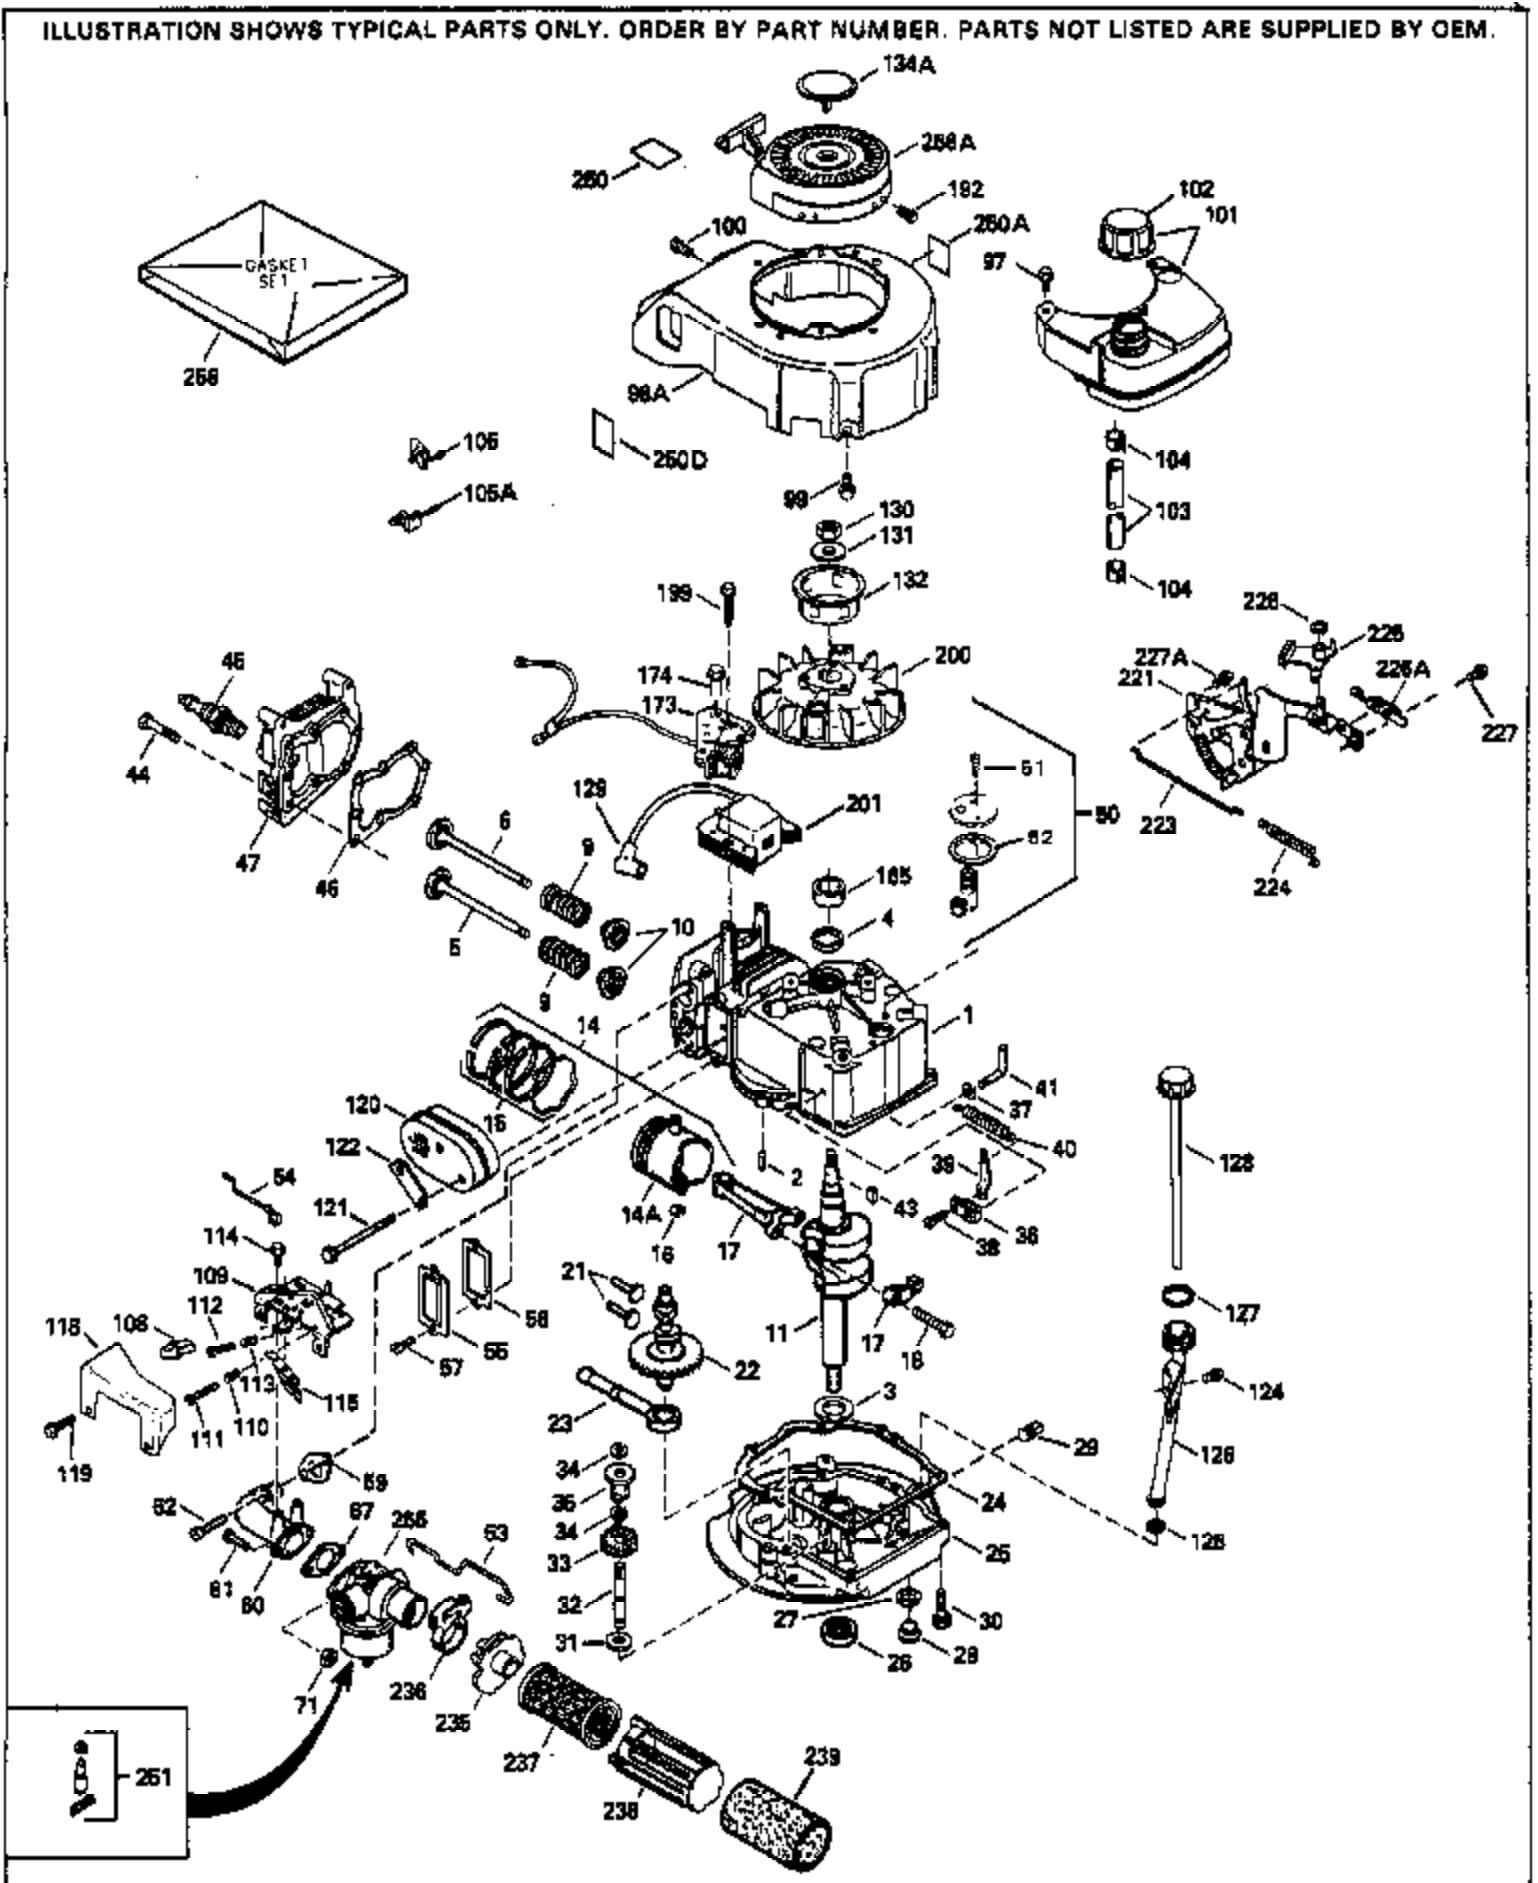

ILLUSTRATION SHOWS TYPICAL PARTS ONLY. ORDER BY PART NUMBER. PARTS NOT LISTED ARE SUPPLIED BY OEM.

Ref #	Part Number	Qty	Description
1	35513		Cylinder Ass'y. (Incl. 2 & 4)
2	26727		Dowel Pin
3	32323		Washer
4	32600		Oil Seal
5	29313C		Exhaust Valve (Std.) (Incl.10)
5	29315C		Exhaust Valve (1/32" OS) (Incl. 10)
6	29314B		Intake Valve (Std.) (Incl. 10)
6	29315C		Intake Valve (1/32" OS) (Incl. 10)
9	31672		Valve Spring
10	31673		Lower Valve Spring Cap
11	35175		Crankshaft
14A	35541		Piston & Pin Ass'y. (Std.) (Incl. 16)
14A	35542		Piston & Pin Ass'y. (.010 OS) (Incl. 16)
14A	35543		Piston & Pin Ass'y. (.020 OS) (Incl. 16)
14	35544		Piston, Pin & Ring Set (Std.)
14	35545		Piston, Pin & Ring Set (.010 OS)
14	35546		Piston, Pin & Ring Set (.020 OS)
15	35547		Ring Set (Std.)
15	35548		Ring Set (.010 OS)
15	35549		Ring Set (.020 OS)
16	20381		Piston Pin Retaining Ring
17	30963B		Connecting Rod (Incl. 18)
18	32610A		Connecting Rod Bolt
21	27241		Valve Lifter
22	33553		Camshaft (Mech. Compression Release)
23	29914		Oil Pump Ass'y.
24	35261		* Mounting Flange Gasket
25	34311B		Mounting Flange (Incl. 26, 28, 29 & 3 2)
26	27897		Oil Seal
27	28833		* Drain Plug Gasket
28	30572		Oil Drain Plug
30	650488		Screw, 1/4-20 x 1-1/4"
31	35479		Washer
32	30574		Governor Shaft
33	30591		Governor Gear Ass'y. (Incl. 31)
34	29193		Retaining Ring
35	30588A		Governor Spool
36	31335		Governor Lever Clamp
37	28277		Washer
38	650548		Screw, 8-32 x 5/16"
39	31383A		Governor Lever
40	31361		Extension Spring
41	30589		Governor Rod (Incl. 37)
43	611004		Flywheel Key
44	6021A		Screw, 5/16-18 x 1-1/2"
45	35395		Resistor Spark Plug (RJ19LM)
46	33015A		* Cylinder Head Gasket
47	34342		Cylinder Head
51	30200		Screw, 10-24 x 9/16"
53	34336		Throttle Link
54	34337		Governor Link
55	32755		Valve Spring Box Cover
56	27234A		* Valve Spring Cover Gasket
57	650128		Screw, 10-24 x 1/2"
59	34690A		* Intake Pipe Gasket
60	31384A		Intake Pipe (Incl. 59)
61	6201		Screw, 1/4-28 x 7/8"
62	650451		Screw, 1/4-20 x 1"