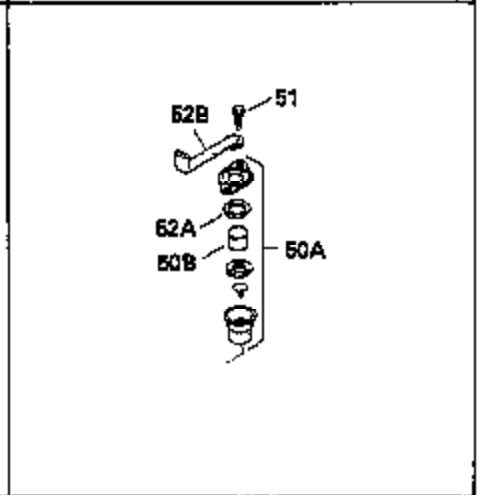

Ref #	Part Number	Qty	Description
50A	34214A		Breather Ass'y. (Incl. 50B, 51 & 52A)
50B	33734		Breather Element
51	30200		Screw, 10-24 x 9/16"
52A	33735		* Breather Gasket
52B	35496		Breather Tube
86	35505		Air Cleaner Tube Clamp
88	35504		Air Cleaner Tube
92B	35356		Ground Wire
92	34231		Ground Wire
92A	35514		Ground Wire
100	30200		Screw, 10-24 x 9/16"
102A	35480		Fuel Cap Retainer
102	35355		Fuel Cap
120B	35172		Muffler (Incl. 122)
121	650869		Screw, 1/4-20 x 2-3/4"
122	35171		Locking Plate
130	650816		Flywheel Nut
131	650815		Belleville Washer
160	650831		Screw, 1/4-20 x 15/32"
172A	611119		Body Connector
172B	35587		Connector Seal
172	34977		Body Connector
172	610921		Body Connector
192	650884		Screw, 8-32 x 1/2"
198A	35168		Rope Guide Bracket
228	34985		Starter Rope Retainer
240	35508		Fuel Tank (Incl. 102 & 241)
241	650900		"U" Type Nut Clip, 10-32
242	35510		Recoil Grill
243	650898		Screw, 10-32 x 27/32"
244	35500		Air Cleaner Filter
245	650899		Screw, 10-32 x 2-3/32"
246	35509		Air Cleaner Cover
257	34934		Starter Motor (12 Volt)