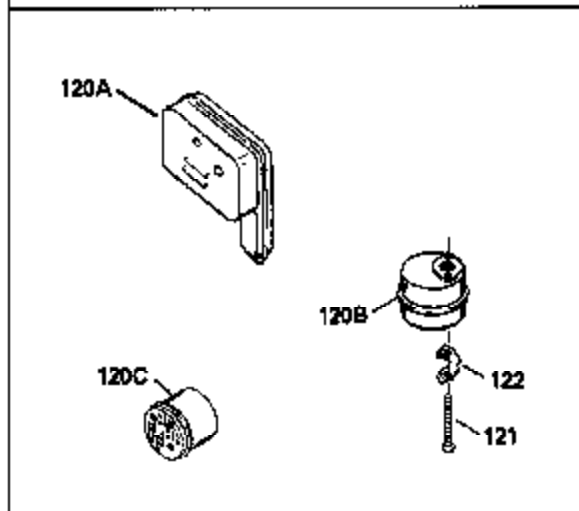

Ref #	Part Number	Qty	Description
50A	34214A		Breather Ass'y. (Incl. 50B, 51 & 52A)
50B	33734		Breather Element
51	30200		Screw, 10-24 x 9/16"
52A	33735		* Breather Gasket
52B	35496		Breather Tube
86	35505		Air Cleaner Tube Clamp
88	35504		Air Cleaner Tube
92B	35356		Ground Wire
92	34231		Ground Wire
92A	35514		Ground Wire
100	30200		Screw, 10-24 x 9/16"
102A	35480		Fuel Cap Retainer
102	35355		Fuel Cap
120B	35172		Muffler (Incl. 122)
121	650869		Screw, 1/4-20 x 2-3/4"
122	35171		Locking Plate
130	650816		Flywheel Nut
131	650815		Belleville Washer
160	650831		Screw, 1/4-20 x 15/32"
172A	611119		Body Connector
172B	35587		Connector Seal
172	34977		Body Connector
172	610921		Body Connector
192	650884		Screw, 8-32 x 1/2"
198A	35168		Rope Guide Bracket
228	34985		Starter Rope Retainer
240	35508		Fuel Tank (Incl. 102 & 241)
241	650900		"U" Type Nut Clip, 10-32
242	35510		Recoil Grill
243	650898		Screw, 10-32 x 27/32"
244	35500		Air Cleaner Filter
245	650899		Screw, 10-32 x 2-3/32"
246	35509		Air Cleaner Cover
257	34934		Starter Motor (12 Volt)