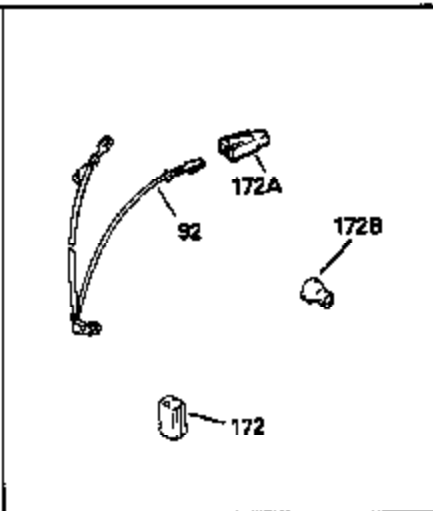

Ref #	Part Number	Qty	Description
50A	34214A		Breather Ass'y. (Incl. 50B, 51 & 52A)
50B	33734		Breather Element
51	30200		Screw, 10-24 x 9/16"
52A	33735		* Breather Gasket
52B	35496		Breather Tube
86	35505		Air Cleaner Tube Clamp
88	35504		Air Cleaner Tube
92B	35356		Ground Wire
92	34231		Ground Wire
92A	35514		Ground Wire
100	30200		Screw, 10-24 x 9/16"
102A	35480		Fuel Cap Retainer
102	35355		Fuel Cap
120B	35172		Muffler (Incl. 122)
121	650869		Screw, 1/4-20 x 2-3/4"
122	35171		Locking Plate
130	650816		Flywheel Nut
131	650815		Belleville Washer
160	650831		Screw, 1/4-20 x 15/32"
172A	611119		Body Connector
172B	35587		Connector Seal
172	34977		Body Connector
172	610921		Body Connector
192	650884		Screw, 8-32 x 1/2"
198A	35168		Rope Guide Bracket
228	34985		Starter Rope Retainer
240	35508		Fuel Tank (Incl. 102 & 241)
241	650900		"U" Type Nut Clip, 10-32
242	35510		Recoil Grill
243	650898		Screw, 10-32 x 27/32"
244	35500		Air Cleaner Filter
245	650899		Screw, 10-32 x 2-3/32"
246	35509		Air Cleaner Cover
257	34934		Starter Motor (12 Volt)