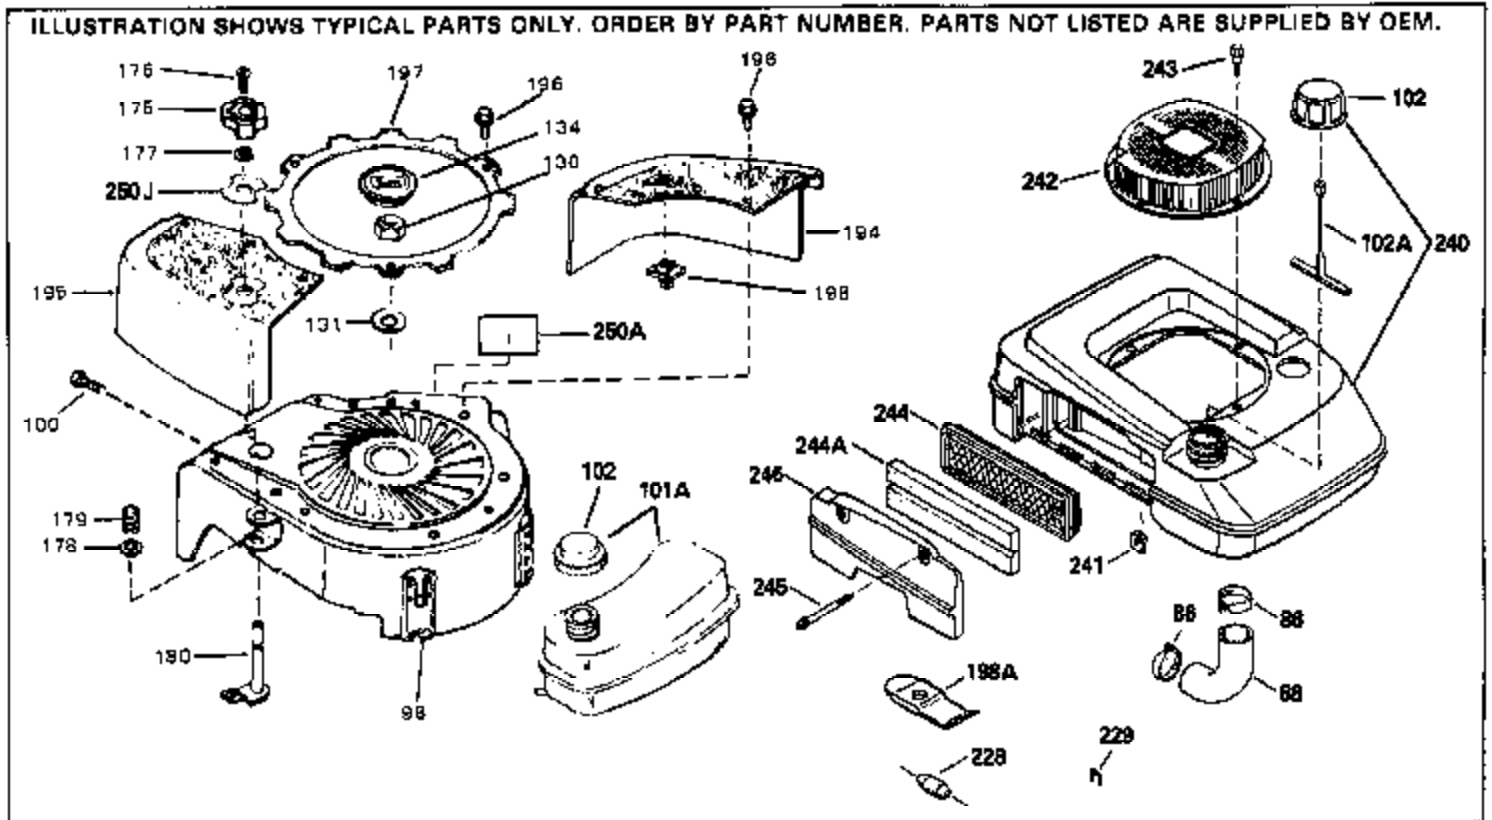

Ref #	Part Number	Qty	Description
50A	34214A		Breather Ass'y. (Incl. 50B, 51 & 52A)
50B	33734		Breather Element
51	30200		Screw, 10-24 x 9/16"
52A	33735		* Breather Gasket
52B	35496		Breather Tube
86	35505		Air Cleaner Tube Clamp
88	35504		Air Cleaner Tube
92B	35356		Ground Wire
92	34231		Ground Wire
92A	35514		Ground Wire
100	30200		Screw, 10-24 x 9/16"
102A	35480		Fuel Cap Retainer
102	35355		Fuel Cap
120B	35172		Muffler (Incl. 122)
121	650869		Screw, 1/4-20 x 2-3/4"
122	35171		Locking Plate
130	650816		Flywheel Nut
131	650815		Belleville Washer
160	650831		Screw, 1/4-20 x 15/32"
172A	611119		Body Connector
172B	35587		Connector Seal
172	34977		Body Connector
172	610921		Body Connector
192	650884		Screw, 8-32 x 1/2"
198A	35168		Rope Guide Bracket
228	34985		Starter Rope Retainer
240	35508		Fuel Tank (Incl. 102 & 241)
241	650900		"U" Type Nut Clip, 10-32
242	35510		Recoil Grill
243	650898		Screw, 10-32 x 27/32"
244	35500		Air Cleaner Filter
245	650899		Screw, 10-32 x 2-3/32"
246	35509		Air Cleaner Cover
257	34934		Starter Motor (12 Volt)