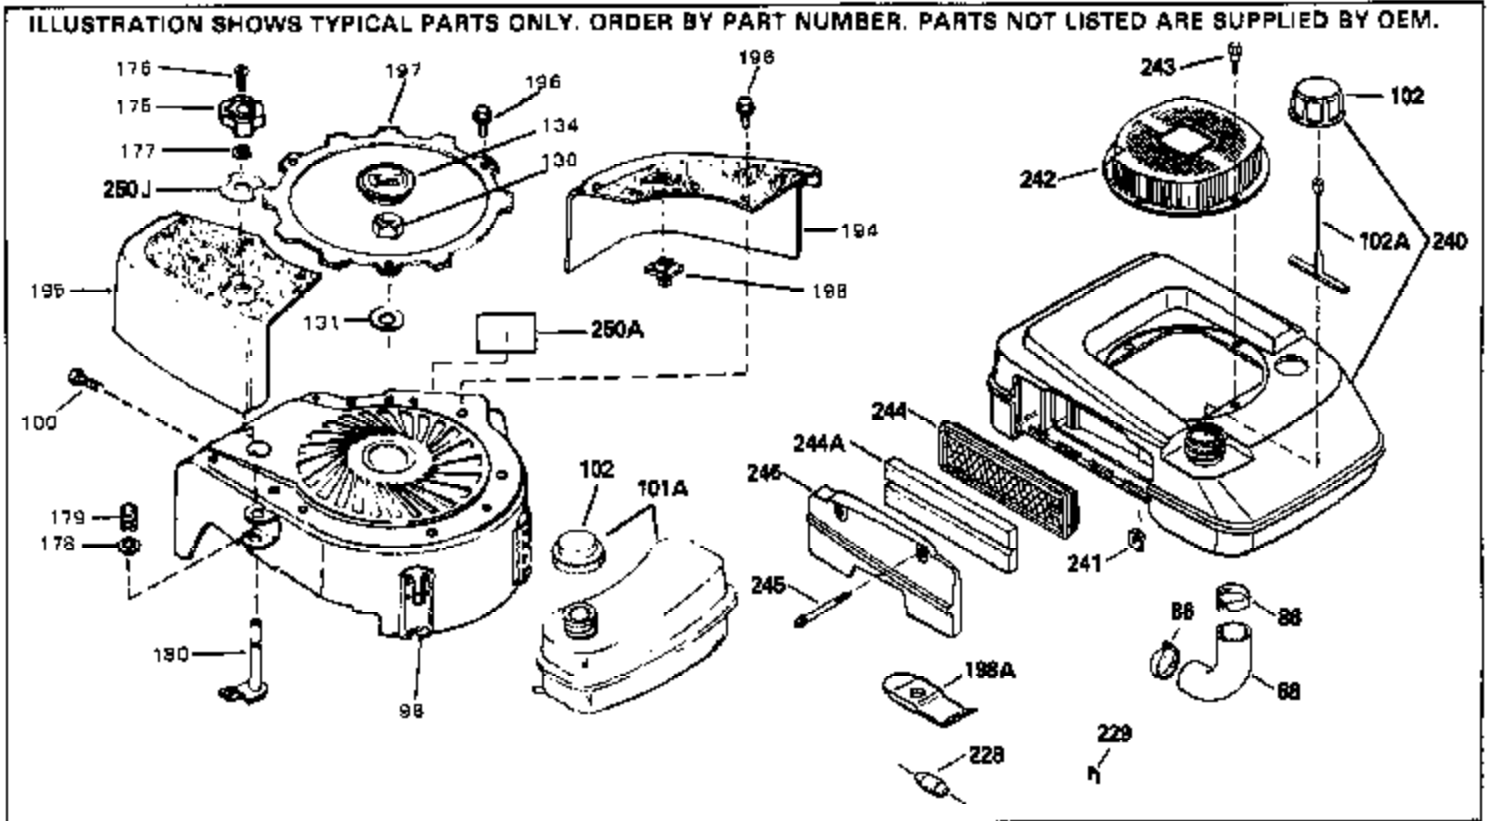

Ref #	Part Number	Qty	Description
	xxxxx		Rivet (Can be purchased locally)
51	30200		Screw, 10-24 x 9/16"
92	34961		Ground Wire
98	35492		Blower Housing
100	30200		Screw, 10-24 x 9/16"
102	33032		Fuel Cap
104A	35728		Fuel Line Clamp
120C	27181B		Muffler (Incl. 121)
121	650795		Screw, 1/4-20 x 2-1/4"
130	650816		Flywheel Nut
131	650815		Belleville Washer
181	35667		P.T.O. Shaft
182	31746		L.H. Worm Gear
184	31745		Washer
185	31787		Washer
186	31749		Retaining Ring
187	31744		Oil Seal
188	31747		Washer
189	650492		Screw, 1/4-20 x 2-1/4"
192	650884		Screw, 8-32 x 1/2"
198A	35168		Rope Guide Bracket
228	34985		Starter Rope Retainer