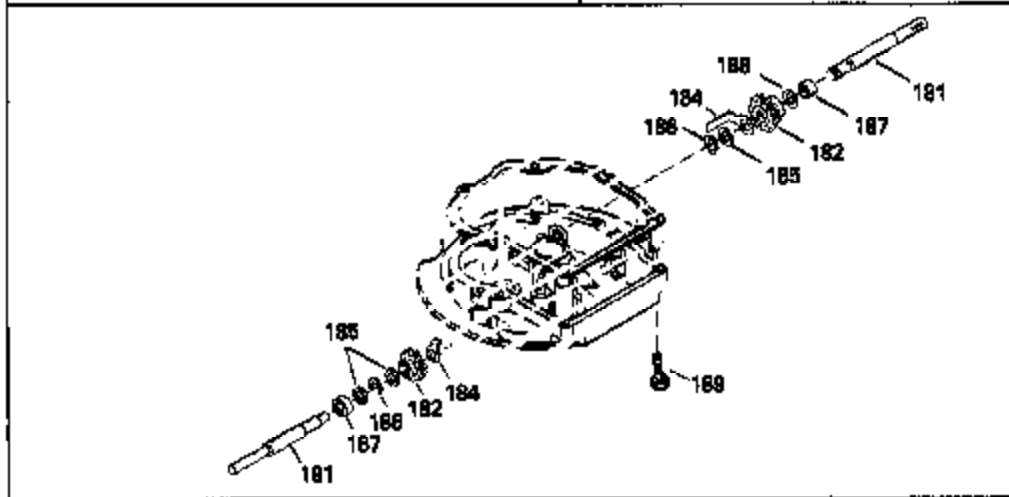

Ref #	Part Number	Qty	Description
	xxxxx		Rivet (Can be purchased locally)
51	30200		Screw, 10-24 x 9/16"
92	34961		Ground Wire
98	35492		Blower Housing
100	30200		Screw, 10-24 x 9/16"
102	33032		Fuel Cap
104A	35728		Fuel Line Clamp
120C	27181B		Muffler (Incl. 121)
121	650795		Screw, 1/4-20 x 2-1/4"
130	650816		Flywheel Nut
131	650815		Belleville Washer
181	35667		P.T.O. Shaft
182	31746		L.H. Worm Gear
184	31745		Washer
185	31787		Washer
186	31749		Retaining Ring
187	31744		Oil Seal
188	31747		Washer
189	650492		Screw, 1/4-20 x 2-1/4"
192	650884		Screw, 8-32 x 1/2"
198A	35168		Rope Guide Bracket
228	34985		Starter Rope Retainer