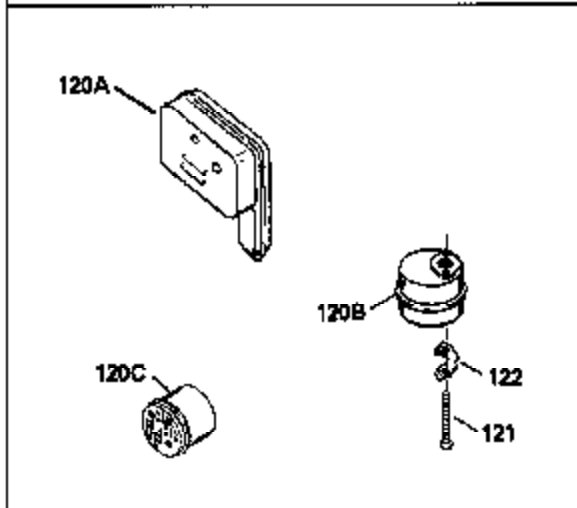

Ref #	Part Number	Qty	Description
	xxxxx		Rivet (Can be purchased locally)
51	30200		Screw, 10-24 x 9/16"
92	34961		Ground Wire
98	35492		Blower Housing
100	30200		Screw, 10-24 x 9/16"
102	33032		Fuel Cap
104A	35728		Fuel Line Clamp
120C	27181B		Muffler (Incl. 121)
121	650795		Screw, 1/4-20 x 2-1/4"
130	650816		Flywheel Nut
131	650815		Belleville Washer
181	35667		P.T.O. Shaft
182	31746		L.H. Worm Gear
184	31745		Washer
185	31787		Washer
186	31749		Retaining Ring
187	31744		Oil Seal
188	31747		Washer
189	650492		Screw, 1/4-20 x 2-1/4"
192	650884		Screw, 8-32 x 1/2"
198A	35168		Rope Guide Bracket
228	34985		Starter Rope Retainer