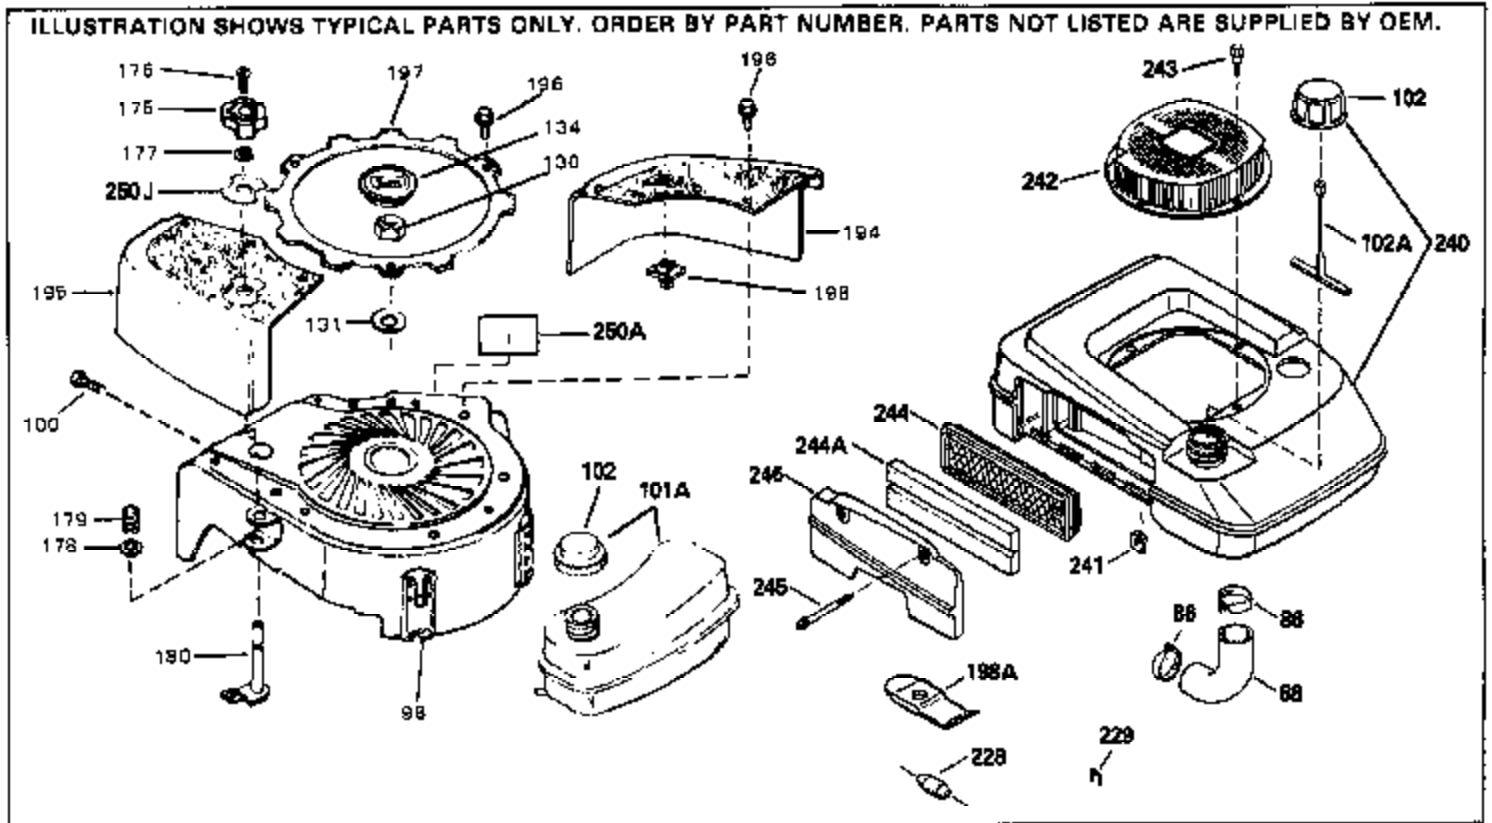

Ref #	Part Number	Qty	Description
51	30200		Screw, 10-24 x 9/16"
92	34231		Ground Wire
98	34480		Blower Housing
100	30200		Screw, 10-24 x 9/16"
102	35355		Fuel Cap
120A	33566		Muffler
121	792005		Screw, 1/4-20 x 2-1/2"
122	33753		Locking Plate
130	650816		Flywheel Nut
131	650815		Belleville Washer
134	34113		Blower Housing Plug
192	650802		Screw, 1/4-20 x 5/8"
256	590531		Side Mount Starter