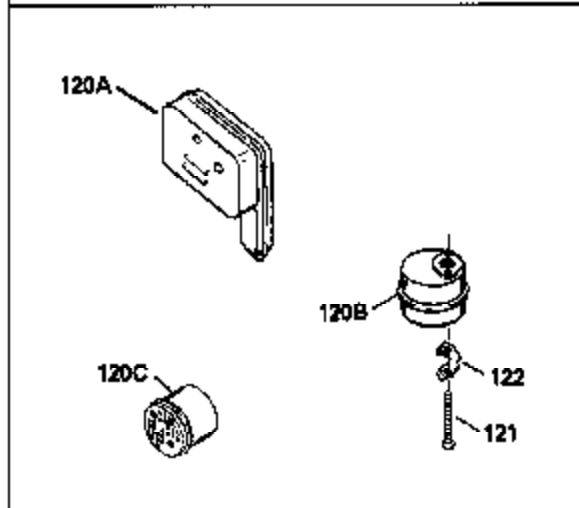

Ref #	Part Number	Qty	Description
51	30200		Screw, 10-24 x 9/16"
92	34231		Ground Wire
98	34480		Blower Housing
100	30200		Screw, 10-24 x 9/16"
102	35355		Fuel Cap
120A	33566		Muffler
121	792005		Screw, 1/4-20 x 2-1/2"
122	33753		Locking Plate
130	650816		Flywheel Nut
131	650815		Belleville Washer
134	34113		Blower Housing Plug
192	650802		Screw, 1/4-20 x 5/8"
256	590531		Side Mount Starter