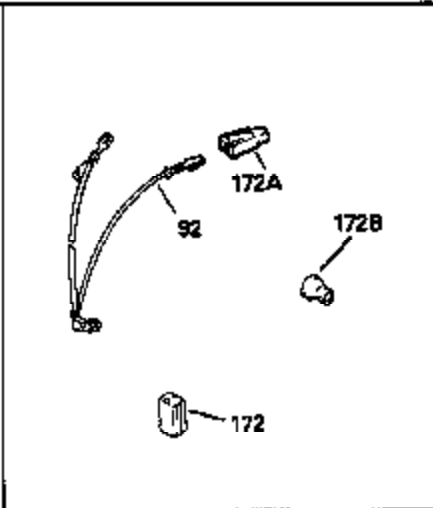

Ref #	Part Number	Qty	Description
51	30200		Screw, 10-24 x 9/16"
92	34231		Ground Wire
98	34480		Blower Housing
100	30200		Screw, 10-24 x 9/16"
102	35355		Fuel Cap
120A	33566		Muffler
121	792005		Screw, 1/4-20 x 2-1/2"
122	33753		Locking Plate
130	650816		Flywheel Nut
131	650815		Belleville Washer
134	34113		Blower Housing Plug
192	650802		Screw, 1/4-20 x 5/8"
256	590531		Side Mount Starter