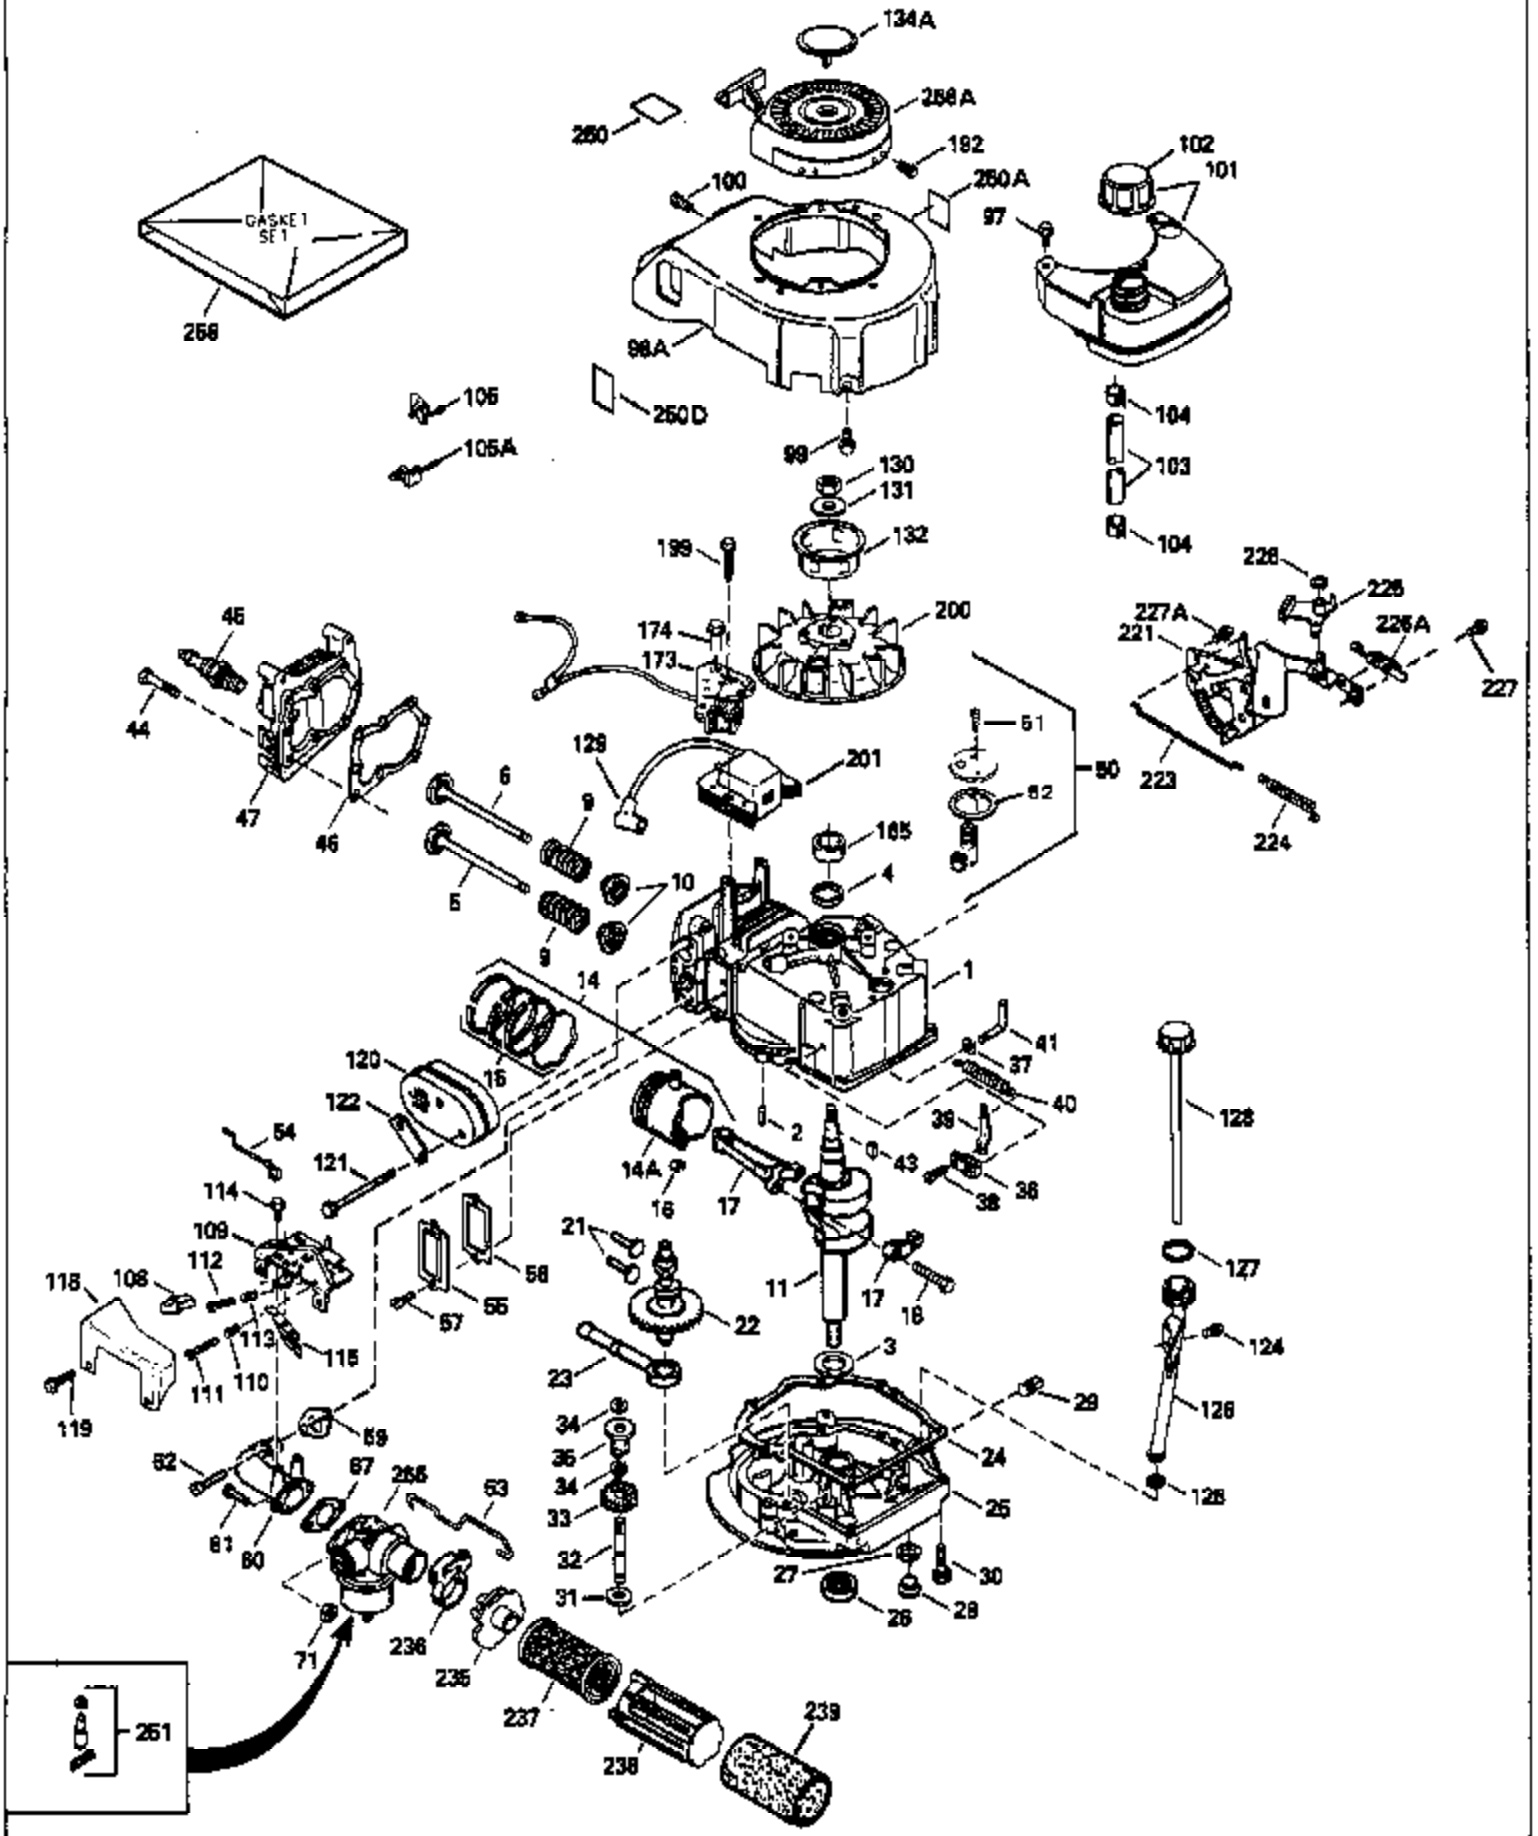

ILLUSTRATION SHOWS TYPICAL PARTS ONLY. ORDER BY PART NUMBER. PARTS NOT LISTED ARE SUPPLIED BY OEM.

Ref #	Part Number	Qty	Description
1	34959		Cylinder Ass'y. (Incl. 2, 4, 50, 51 & 52)
2	26727		Dowel Pin
3	32323		Washer
4	32600		Oil Seal
5	29313C		Exhaust Valve (Std.) (Incl.10)
5	29315C		Exhaust Valve (1/32" OS) (Incl. 10)
6	29314B		Intake Valve (Std.) (Incl. 10)
6	29315C		Intake Valve (1/32" OS) (Incl. 10)
9	31672		Valve Spring
10	31673		Lower Valve Spring Cap
11	35166		Crankshaft
14A	35541		Piston & Pin Ass'y. (Std.) (Incl. 16)
14A	35542		Piston & Pin Ass'y. (.010 OS) (Incl. 16)
14A	35543		Piston & Pin Ass'y. (.020 OS) (Incl. 16)
14	35544		Piston, Pin & Ring Set (Std.)
14	35545		Piston, Pin & Ring Set (.010 OS)
14	35546		Piston, Pin & Ring Set (.020 OS)
15	35547		Ring Set (Std.)
15	35548		Ring Set (.010 OS)
15	35549		Ring Set (.020 OS)
16	20381		Piston Pin Retaining Ring
17	30963B		Connecting Rod (Incl. 18)
18	32610A		Connecting Rod Bolt
21	27241		Valve Lifter
22	33148A		Camshaft (Compression Release)
23	29914		Oil Pump Ass'y.
24	35261		* Mounting Flange Gasket
25	34311B		Mounting Flange (Incl. 26, 28, 29 & 3 2)
26	27897		Oil Seal
28	27244		Oil Drain Plug
30	650488		Screw, 1/4-20 x 1-1/4"
31	35479		Washer
32	30574		Governor Shaft
33	30591		Governor Gear Ass'y. (Incl. 31)
34	29193		Retaining Ring
35	30588A		Governor Spool
36	31335		Governor Lever Clamp
37	28277		Washer
38	650548		Screw, 8-32 x 5/16"
39	31383A		Governor Lever
40	31361		Extension Spring
41	30589		Governor Rod (Incl. 37)
43	611004		Flywheel Key
44	6021A		Screw, 5/16-18 x 1-1/2"
45	35395		Resistor Spark Plug (RJ19LM)
46	32643A		* Cylinder Head Gasket
47	34335		Cylinder Head
50	34215		Breather Ass'y. (Incl. 51 & 52)
51	30200		Screw, 10-24 x 9/16"
52	32760A		* Breather Gasket
53	34336		Throttle Link
54	34337		Governor Link
55	32755		Valve Spring Box Cover
56	27234A		* Valve Spring Cover Gasket
57	650128		Screw, 10-24 x 1/2"
59	34690A		* Intake Pipe Gasket
60	31384A		Intake Pipe (Incl. 59)
61	6201		Screw, 1/4-28 x 7/8"