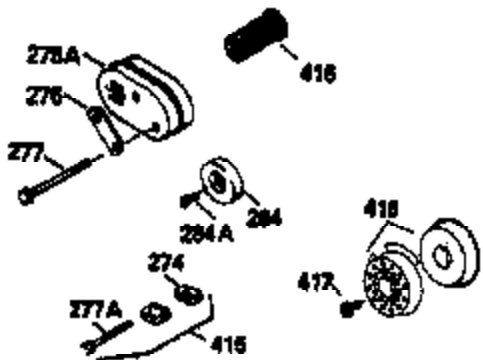

Ref #	Part Number	Qty	Description
238	650932		Screw, 10-32 x 49/64"
239	34338		* Air Cleaner Gasket
241A	35797		Air Cleaner Collar
245A	35066		Air Cleaner Filter
250C	35065		Air Cleaner Cover
260B	35393		Blower Housing
275C	33566		Muffler
287B	650884		Screw, 8-32 x 1/2"
300B	34369A		Fuel Tank (Incl. 292 & 301A)
301A	35355		Fuel Cap
390B	590635		Rewind Starter

VIEW 3 OF 3