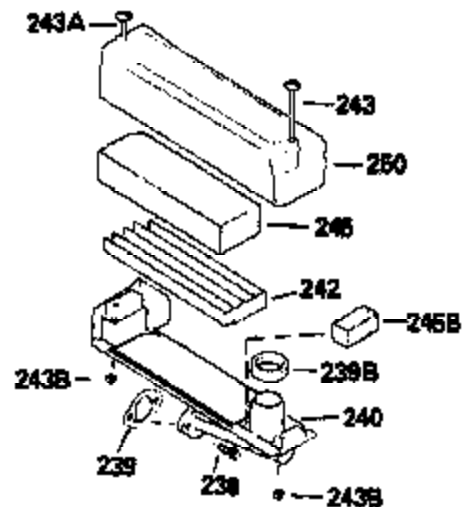

Ref #	Part Number	Qty	Description
238	650932		Screw, 10-32 x 49/64"
239	34338		* Air Cleaner Gasket
241A	35797		Air Cleaner Collar
245A	35066		Air Cleaner Filter
250C	35065		Air Cleaner Cover
260B	35393		Blower Housing
275C	33566		Muffler
287B	650884		Screw, 8-32 x 1/2"
300B	34369A		Fuel Tank (Incl. 292 & 301A)
301A	35355		Fuel Cap
390B	590635		Rewind Starter

VIEW 3 OF 3