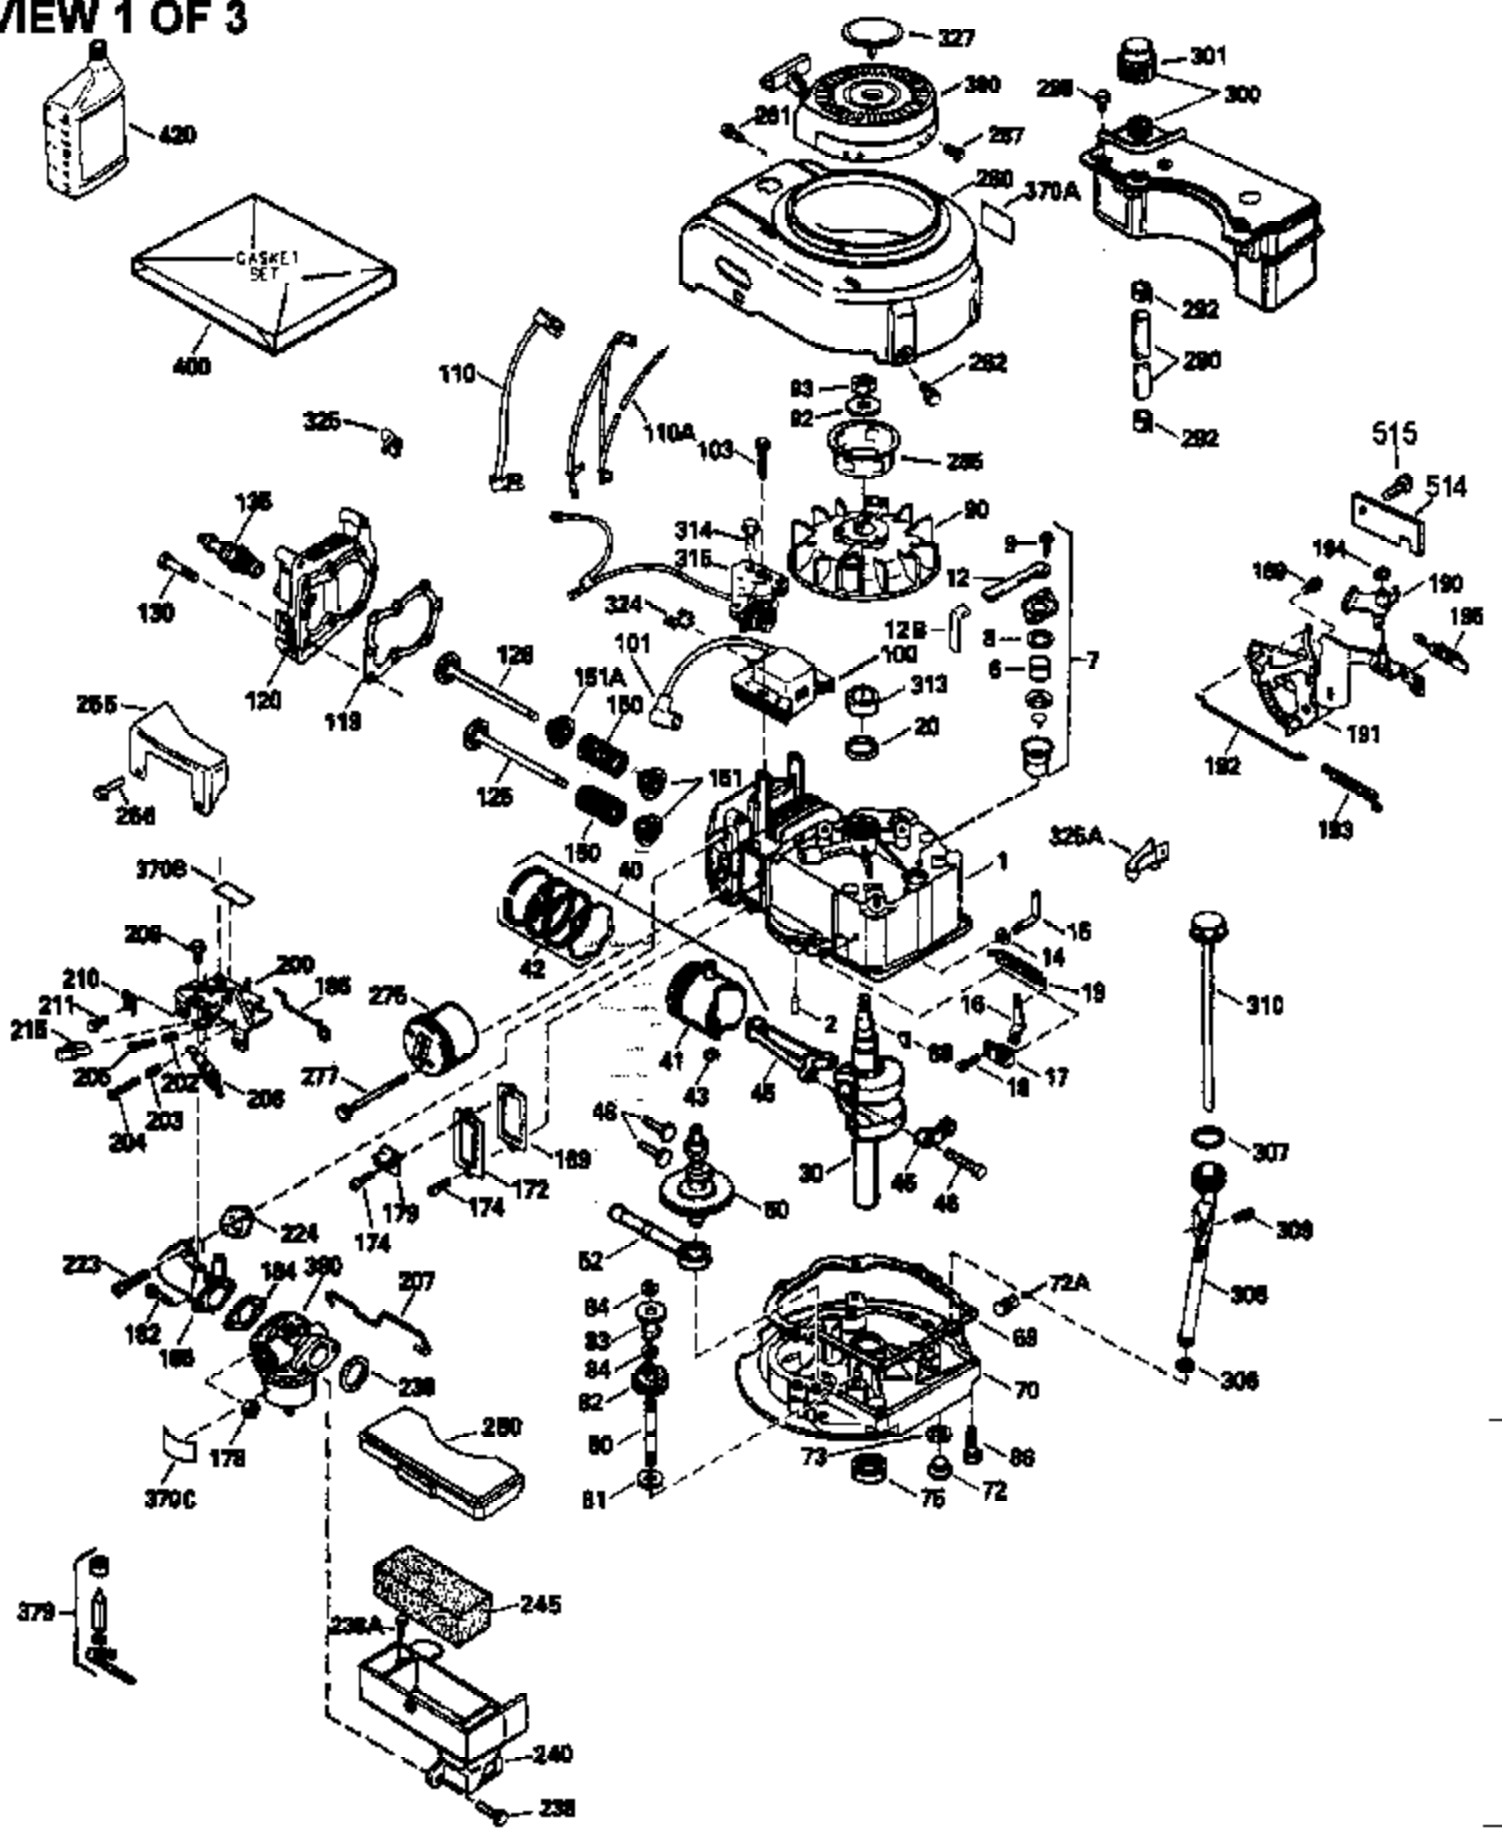

# VIEW 1 OF 3

Ref #	Part Number	Qty	Description
1	34959		Cylinder Ass'y. (Incl. 2, 9 & 20)
2	26727		Dowel Pin
7	34215		Breather Ass'y. (Incl. 8 & 9)
8	32760A		* Breather Gasket
9	30200		Screw, 10-24 x 9/16"
14	28277		Washer
15	30589		Governor Rod (Incl. 14)
16	31383A		Governor Lever
17	31335		Governor Lever Clamp
18	650548		Screw, 8-32 x 5/16"
19	31361		Extension Spring
20	32600		Oil Seal
30	35166		Crankshaft
40	35544		Piston, Pin & Ring Set (Std.)
40	35545		Piston, Pin & Ring Set (.010 OS)
40	35546		Piston, Pin & Ring Set (.020 OS)
41	35541		Piston & Pin Ass'y. (Std.) (Incl. 43)
41	35542		Piston & Pin Ass'y. (.010 OS) (Incl. 43)
41	35543		Piston & Pin Ass'y. (.020 OS) (Incl. 43)
42	35547		Ring Set (Std.)
42	35548		Ring Set (.010 OS)
42	35549		Ring Set (.020 OS)
43	20381		Piston Pin Retaining Ring
45	30963B		Connecting Rod (Incl. 46)
46	32610A		Connecting Rod Bolt
48	27241		Valve Lifter
50	33148A		Camshaft (Compression Release)
52	29914		Oil Pump Ass'y.
69	35261		* Mounting Flange Gasket
70	34311C		Mounting Flange (Incl. 72 thru 80)
72	30572		Oil Drain Plug (Incl. 73)
73	28833		* Oil Plug Gasket
75	27897		Oil Seal
80	30574		Governor Shaft
81	30590A		Washer
82	30591		Governor Gear Ass'y. (Incl. 81)
83	30588A		Governor Spool
84	29193		Retaining Ring
86	650488		Screw, 1/4-20 x 1-1/4"
89	611004		Flywheel Key
90	611112		Flywheel
92	650815		Belleville Washer
93	650816		Flywheel Nut
100	34443A		Solid State Ignition
101	610118		Spark Plug Cover
103	650814		Screw, Torx T-15, 10-24 x 1"
110	34231		Ground Wire
119	32643A		* Cylinder Head Gasket
120	34335		Cylinder Head
125	29314B		Intake Valve (Std.) (Incl. 151)
125	29315C		Intake Valve (1/32" OS) (Incl. 151)
126	29313C		Exhaust Valve (Std.) (Incl. 151)
126	29315C		Exhaust Valve (1/32" OS) (Incl. 151)
130	6021A		Screw, 5/16-18 x 1-1/2"
135	35395		Resistor Spark Plug (RJ19LM)
150	31672		Valve Spring
151	31673		Lower Valve Spring Cap
169	27234A		* Valve Spring Cover Gasket