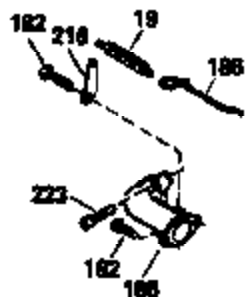

Ref #	Part Number	Qty	Description
238	650932		Screw, 10-32 x 49/64"
239	34338		* Air Cleaner Gasket
241A	35797		Air Cleaner Collar
245A	35066		Air Cleaner Filter
250C	35065		Air Cleaner Cover
260B	35393		Blower Housing
275C	33566		Muffler
287B	650884		Screw, 8-32 x 1/2"
300B	34369A		Fuel Tank (Incl. 292 & 301A)
301A	35355		Fuel Cap
390B	590635		Rewind Starter

VIEW 3 OF 3