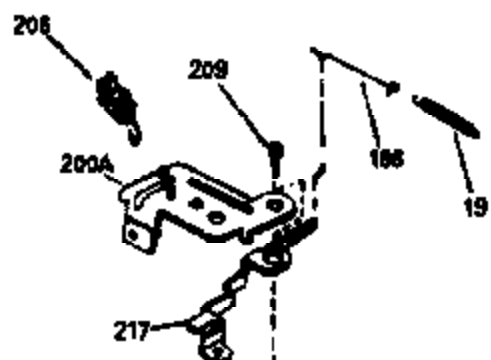

Ref #	Part Number	Qty	Description
238	650932		Screw, 10-32 x 49/64"
239	34338		* Air Cleaner Gasket
241A	35797		Air Cleaner Collar
245A	35066		Air Cleaner Filter
250C	35065		Air Cleaner Cover
260B	35393		Blower Housing
275C	33566		Muffler
287B	650884		Screw, 8-32 x 1/2"
300B	34369A		Fuel Tank (Incl. 292 & 301A)
301A	35355		Fuel Cap
390B	590635		Rewind Starter

VIEW 3 OF 3