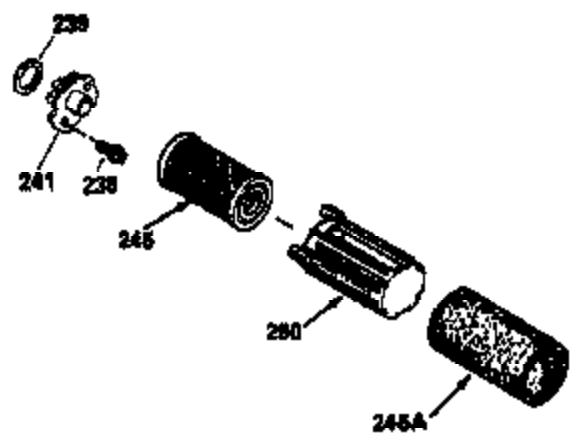

Ref #	Part Number	Qty	Description
238	650932		Screw, 10-32 x 49/64"
239	34338		* Air Cleaner Gasket
241A	35797		Air Cleaner Collar
245A	35066		Air Cleaner Filter
250C	35065		Air Cleaner Cover
260B	35393		Blower Housing
275C	33566		Muffler
287B	650884		Screw, 8-32 x 1/2"
300B	34369A		Fuel Tank (Incl. 292 & 301A)
301A	35355		Fuel Cap
390B	590635		Rewind Starter

VIEW 3 OF 3