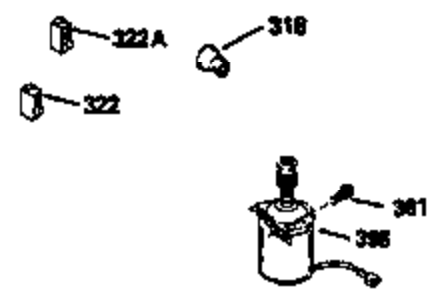

Ref #	Part Number	Qty	Description
238	650932		Screw, 10-32 x 49/64"
239	34338		* Air Cleaner Gasket
241A	35797		Air Cleaner Collar
245A	35066		Air Cleaner Filter
250C	35065		Air Cleaner Cover
260B	35393		Blower Housing
275C	33566		Muffler
287B	650884		Screw, 8-32 x 1/2"
300B	34369A		Fuel Tank (Incl. 292 & 301A)
301A	35355		Fuel Cap
390B	590635		Rewind Starter

VIEW 3 OF 3