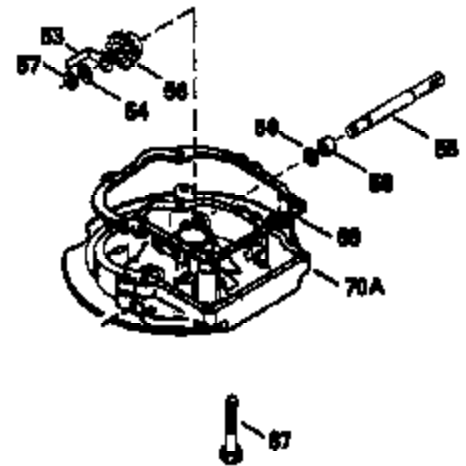

Ref #	Part Number	Qty	Description
238	650932		Screw, 10-32 x 49/64"
239	34338		* Air Cleaner Gasket
241A	35797		Air Cleaner Collar
245A	35066		Air Cleaner Filter
250C	35065		Air Cleaner Cover
260B	35393		Blower Housing
275C	33566		Muffler
287B	650884		Screw, 8-32 x 1/2"
300B	34369A		Fuel Tank (Incl. 292 & 301A)
301A	35355		Fuel Cap
390B	590635		Rewind Starter

VIEW 3 OF 3