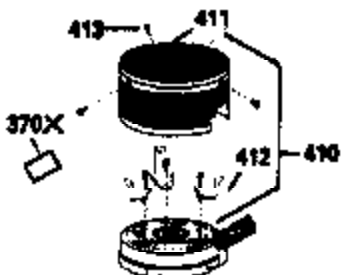

Ref #	Part Number	Qty	Description
238	650932		Screw, 10-32 x 49/64"
239	34338		* Air Cleaner Gasket
241A	35797		Air Cleaner Collar
245A	35066		Air Cleaner Filter
250C	35065		Air Cleaner Cover
260B	35393		Blower Housing
275C	33566		Muffler
287B	650884		Screw, 8-32 x 1/2"
300B	34369A		Fuel Tank (Incl. 292 & 301A)
301A	35355		Fuel Cap
390B	590635		Rewind Starter

VIEW 3 OF 3