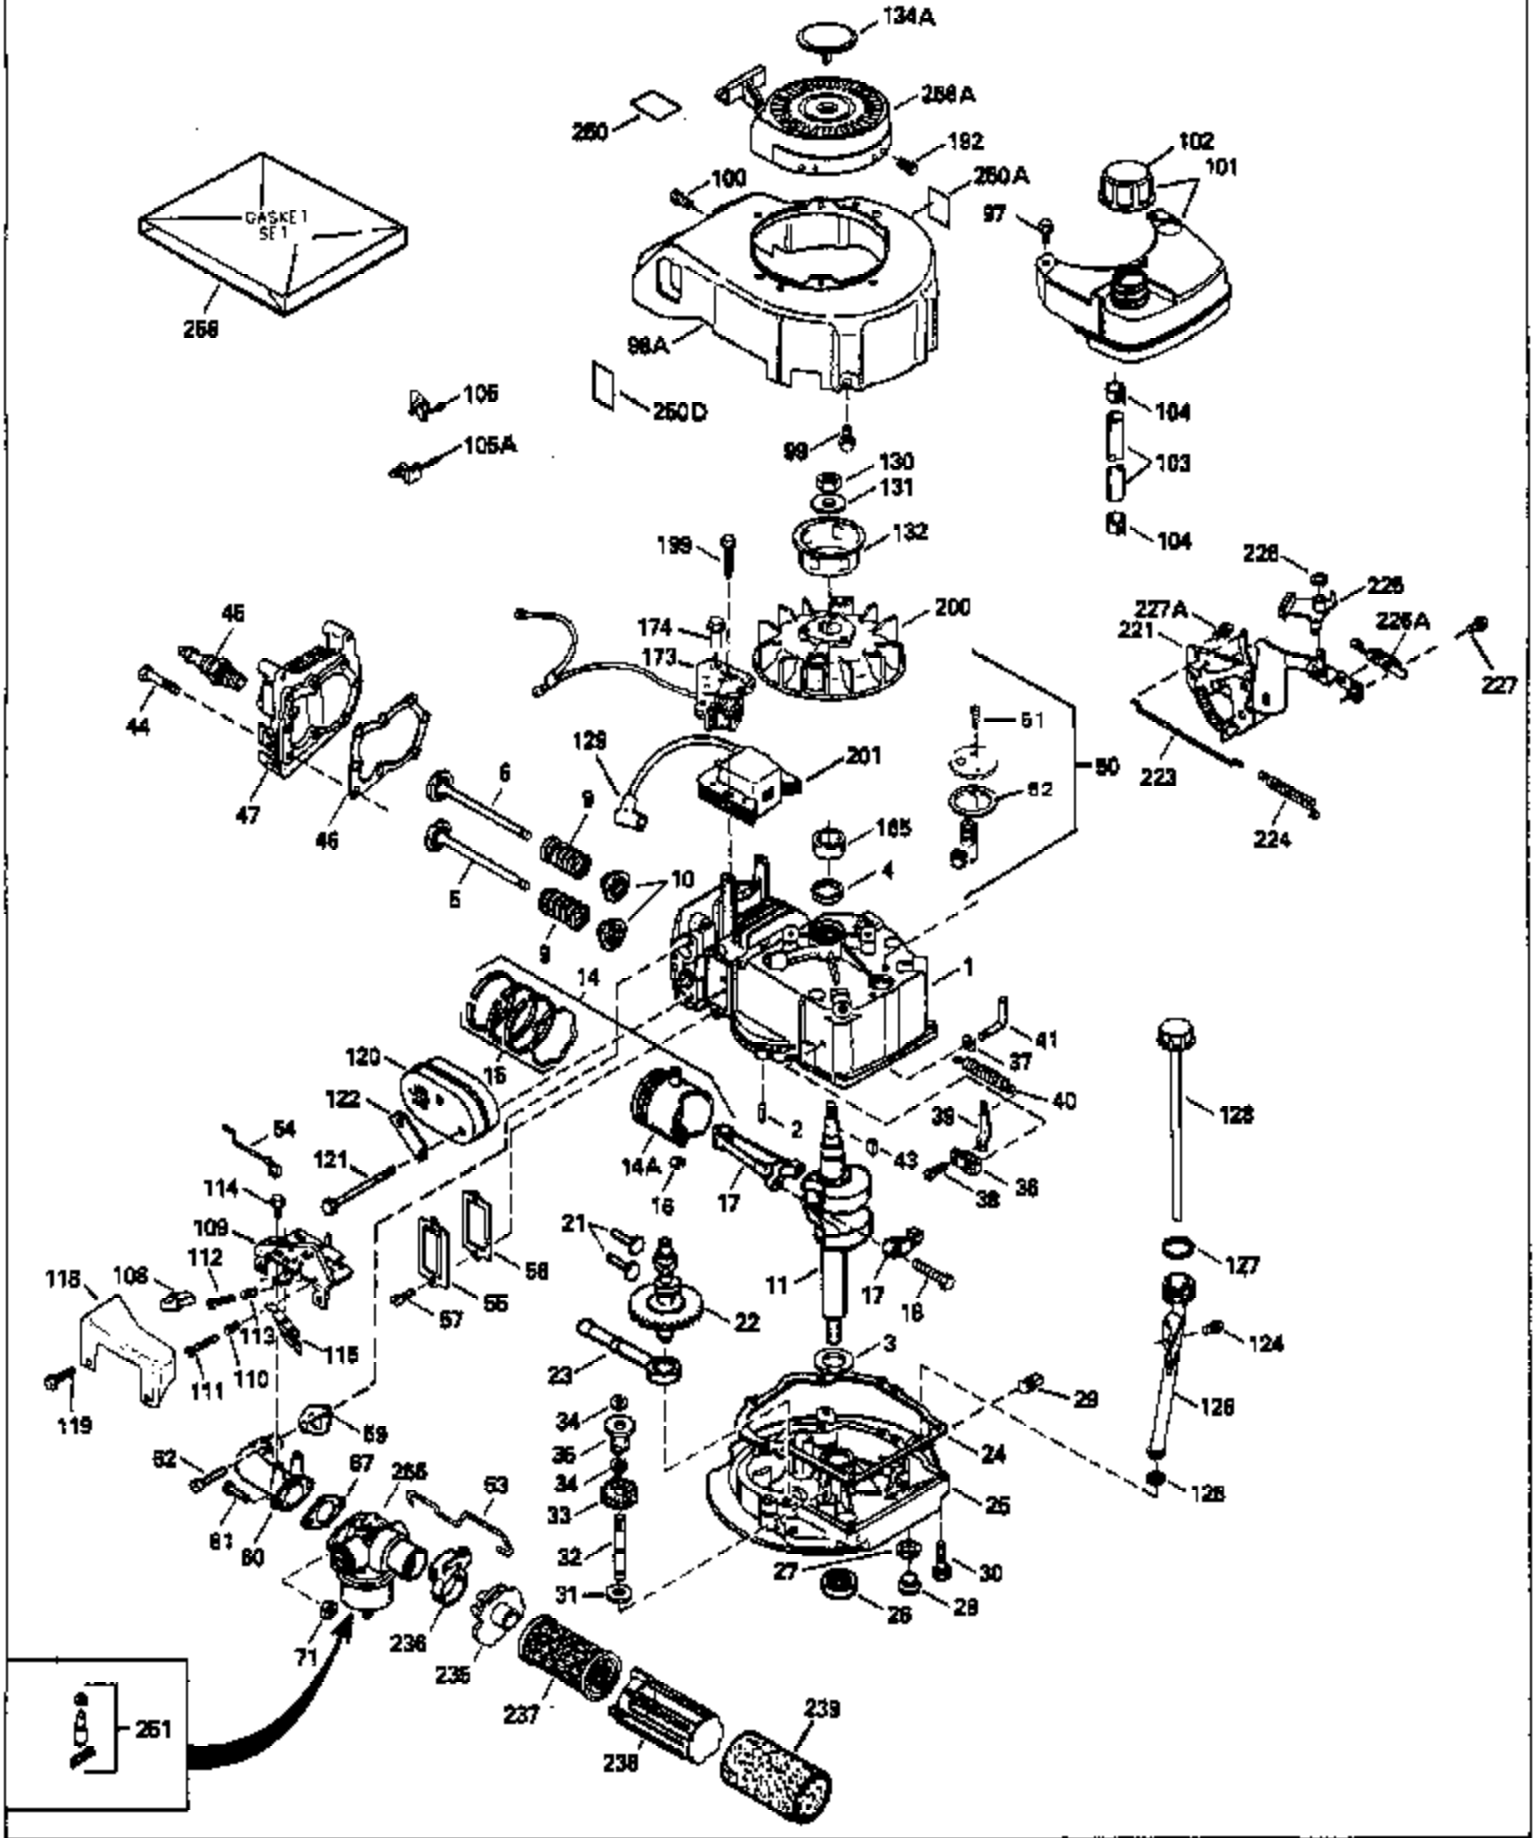

ILLUSTRATION SHOWS TYPICAL PARTS ONLY. ORDER BY PART NUMBER. PARTS NOT LISTED ARE SUPPLIED BY OEM.

Ref #	Part Number	Qty	Description
1	34959		Cylinder Ass'y. (Incl. 2, 4, 50, 51 & 52)
2	26727		Dowel Pin
4	32600		Oil Seal
5	29313C		Exhaust Valve (Std.) (Incl.10)
5	29315C		Exhaust Valve (1/32" OS) (Incl. 10)
6	29314B		Intake Valve (Std.) (Incl. 10)
6	29315C		Intake Valve (1/32" OS) (Incl. 10)
9	31672		Valve Spring
10	31673		Lower Valve Spring Cap
11	35257		Crankshaft
14A	35541		Piston & Pin Ass'y. (Std.) (Incl. 16)
14A	35542		Piston & Pin Ass'y. (.010 OS) (Incl. 16)
14A	35543		Piston & Pin Ass'y. (.020 OS) (Incl. 16)
14	35544		Piston, Pin & Ring Set (Std.)
14	35545		Piston, Pin & Ring Set (.010 OS)
14	35546		Piston, Pin & Ring Set (.020 OS)
15	35547		Ring Set (Std.)
15	35548		Ring Set (.010 OS)
15	35549		Ring Set (.020 OS)
16	20381		Piston Pin Retaining Ring
17	30963B		Connecting Rod (Incl. 18)
18	32610A		Connecting Rod Bolt
21	27241		Valve Lifter
22	33148A		Camshaft (Compression Release)
23	29914		Oil Pump Ass'y.
24	35261		* Mounting Flange Gasket
25	33521C		Mounting Flange (Incl. 26 thru 29, 32 & 187)
26	26208		Oil Seal
28	27244		Oil Drain Plug
30	650488		Screw, 1/4-20 x 1-1/4"
31	35479		Washer
32	30574		Governor Shaft
33	30591		Governor Gear Ass'y. (Incl. 31)
34	29193		Retaining Ring
35	30588A		Governor Spool
36	31335		Governor Lever Clamp
37	28277		Washer
38	650548		Screw, 8-32 x 5/16"
39	31383A		Governor Lever
40	31361		Extension Spring
41	31513		Governor Rod
43	611004		Flywheel Key
44	6021A		Screw, 5/16-18 x 1-1/2"
45	35395		Resistor Spark Plug (RJ19LM)
46	32643A		* Cylinder Head Gasket
47	34335		Cylinder Head
50	34215		Breather Ass'y. (Incl. 51 & 52)
51	30200		Screw, 10-24 x 9/16"
52	32760A		* Breather Gasket
53	34336		Throttle Link
54	34337		Governor Link
55	32755		Valve Spring Box Cover
56	27234A		* Valve Spring Cover Gasket
57	650128		Screw, 10-24 x 1/2"
59	34690A		* Intake Pipe Gasket
60	31384A		Intake Pipe (Incl. 59)
61	6201		Screw, 1/4-28 x 7/8"
62	650451		Screw, 1/4-20 x 1"