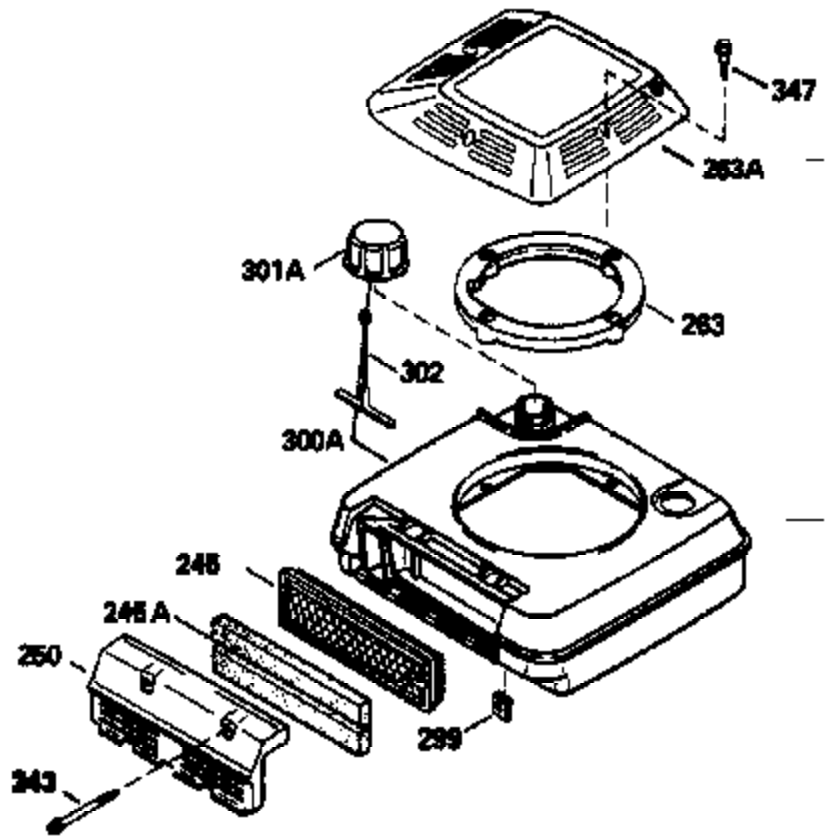

VIEW 2 OF 3

Ref #	Part Number	Qty	Description
238	650932		Screw, 10-32 x 49/64"
239	34338		* Air Cleaner Gasket
241A	35797		Air Cleaner Collar
245A	35066		Air Cleaner Filter
250C	35065		Air Cleaner Cover
260B	35393		Blower Housing
287B	650884		Screw, 8-32 x 1/2"
300B	34369A		Fuel Tank (Incl. 292 & 301A)
301A	35355		Fuel Cap
390B	590635		Rewind Starter