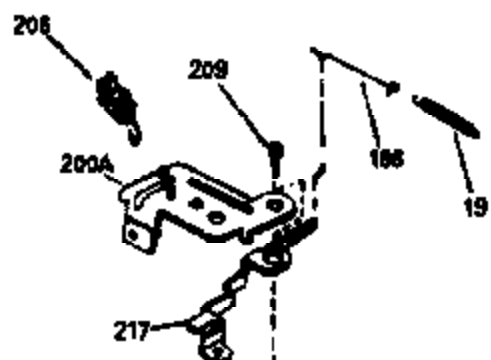

VIEW 3 OF 3

Ref #	Part Number	Qty	Description
19	31361		Extension Spring
53	31745		Washer
54	31787		Washer
55	31748		P.T.O. Shaft
56	31746		L.H. Worm Gear
57	31749		Retaining Ring
58	31744		Oil Seal
59	31747		Washer
69	35261		* Mounting Flange Gasket
87	650492		Screw, 1/4-20 x 2-1/4"
182	6201		Screw, 1/4-28 x 7/8"
185	31384A		Intake Pipe (Incl. 224)
186	34337		Governor Link
206	610973		Terminal
209	30200		Screw, 10-24 x 9/16"
223	650451		Screw, 1/4-20 x 1"
238	650932		Screw, 10-32 x 49/64"
239	34338		* Air Cleaner Gasket
241A	35797		Air Cleaner Collar
245A	35066		Air Cleaner Filter
250C	35065		Air Cleaner Cover
260B	35393		Blower Housing
275A	34613		Muffler
276	33753		Locking Plate
277	650795		Screw, 1/4-20 x 2-1/4"
287B	650884		Screw, 8-32 x 1/2"
300B	34369A		Fuel Tank (Incl. 292 & 301A)
390B	590635		Rewind Starter