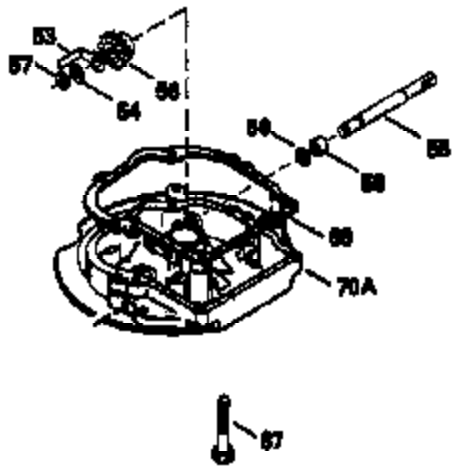

VIEW 3 OF 3

Ref #	Part Number	Qty	Description
19	31361		Extension Spring
53	31745		Washer
54	31787		Washer
55	31748		P.T.O. Shaft
56	31746		L.H. Worm Gear
57	31749		Retaining Ring
58	31744		Oil Seal
59	31747		Washer
69	35261		* Mounting Flange Gasket
87	650492		Screw, 1/4-20 x 2-1/4"
182	6201		Screw, 1/4-28 x 7/8"
185	31384A		Intake Pipe (Incl. 224)
186	34337		Governor Link
206	610973		Terminal
209	30200		Screw, 10-24 x 9/16"
223	650451		Screw, 1/4-20 x 1"
238	650932		Screw, 10-32 x 49/64"
239	34338		* Air Cleaner Gasket
241A	35797		Air Cleaner Collar
245A	35066		Air Cleaner Filter
250C	35065		Air Cleaner Cover
260B	35393		Blower Housing
275A	34613		Muffler
276	33753		Locking Plate
277	650795		Screw, 1/4-20 x 2-1/4"
287B	650884		Screw, 8-32 x 1/2"
300B	34369A		Fuel Tank (Incl. 292 & 301A)
390B	590635		Rewind Starter