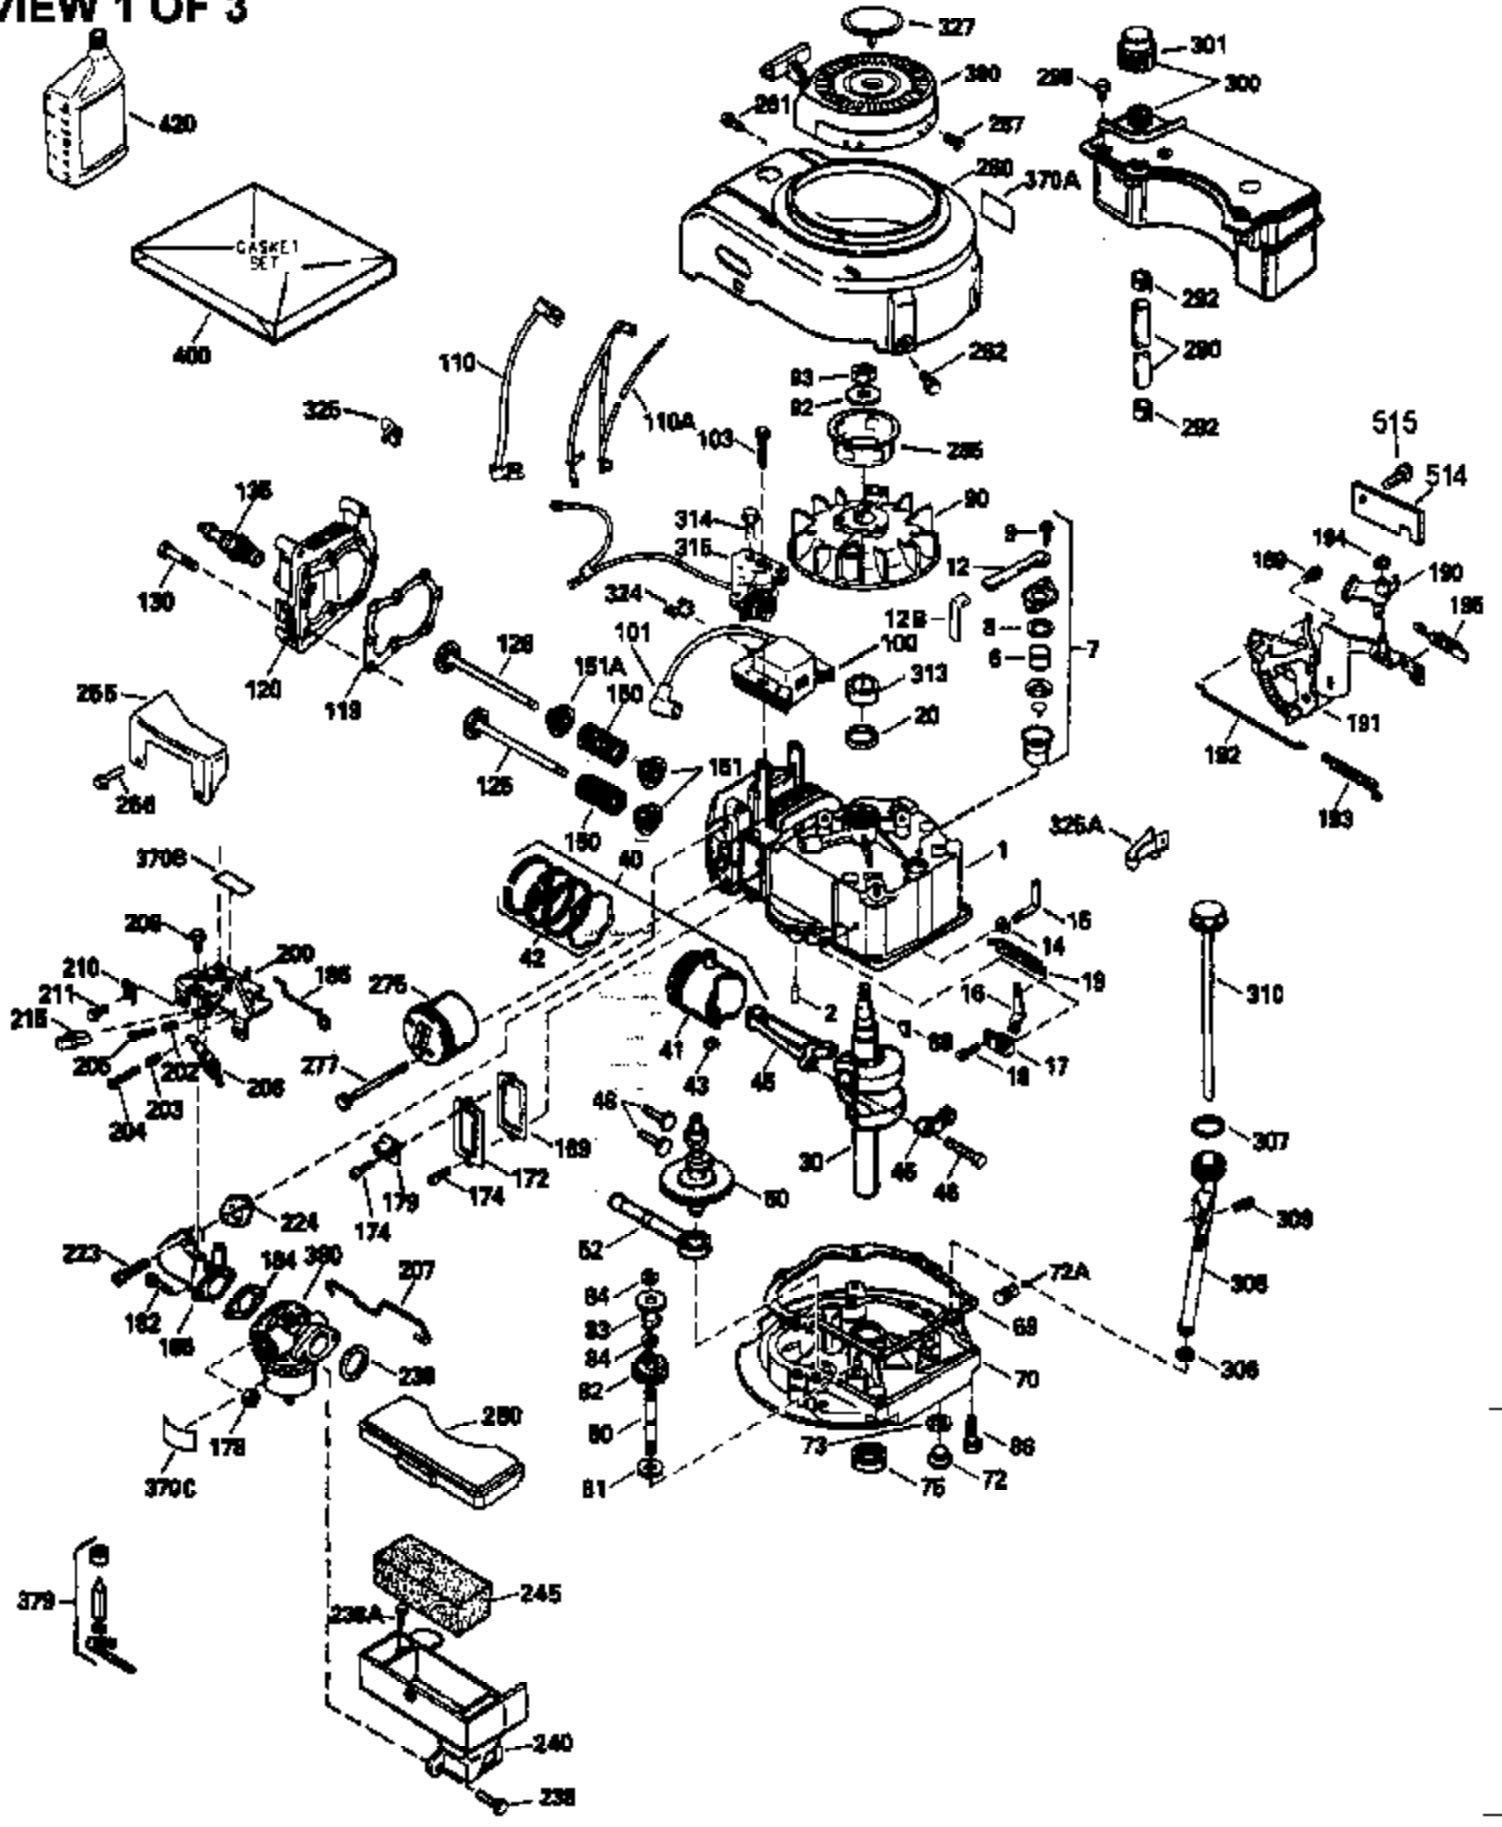

### VIEW 1 OF 3

Ref #	Part Number	Qty	Description
1	34959		Cylinder Ass'y. (Incl. 2, 9 & 20)
2	26727		Dowel Pin
7	34215		Breather Ass'y. (Incl. 8 & 9)
8	32760A		* Breather Gasket
9	30200		Screw, 10-24 x 9/16"
14	28277		Washer
15	31513		Governor Rod
16	31383A		Governor Lever
17	31335		Governor Lever Clamp
18	650548		Screw, 8-32 x 5/16"
19	31361		Extension Spring
20	32600		Oil Seal
30	35257		Crankshaft
40	35544		Piston, Pin & Ring Set (Std.)
40	35545		Piston, Pin & Ring Set (.010 OS)
40	35546		Piston, Pin & Ring Set (.020 OS)
41	35541		Piston & Pin Ass'y. (Std.) (Incl. 43)
41	35542		Piston & Pin Ass'y. (.010 OS) (Incl. 43)
41	35543		Piston & Pin Ass'y. (.020 OS) (Incl. 43)
42	35547		Ring Set (Std.)
42	35548		Ring Set (.010 OS)
42	35549		Ring Set (.020 OS)
43	20381		Piston Pin Retaining Ring
45	30963B		Connecting Rod (Incl. 46)
46	32610A		Connecting Rod Bolt
48	27241		Valve Lifter
50	33148A		Camshaft (Compression Release)
52	29914		Oil Pump Ass'y.
69	35261		* Mounting Flange Gasket
70	33521D		Mounting Flange (Incl. 58 & 72 thru 8 0)
72	30572		Oil Drain Plug (Incl. 73)
73	28833		* Oil Plug Gasket
75	26208		Oil Seal
80	30574		Governor Shaft
81	30590A		Washer
82	30591		Governor Gear Ass'y. (Incl. 81)
83	30588A		Governor Spool
84	29193		Retaining Ring
86	650488		Screw, 1/4-20 x 1-1/4"
89	611004		Flywheel Key
90	611112		Flywheel
92	650815		Belleville Washer
93	650816		Flywheel Nut
100	34443A		Solid State Ignition
101	610118		Spark Plug Cover
103	650814		Screw, Torx T-15, 10-24 x 1"
110	34231		Ground Wire
119	32643A		* Cylinder Head Gasket
120	34335		Cylinder Head
125	29314B		Intake Valve (Std.) (Incl. 151)
125	29315C		Intake Valve (1/32" OS) (Incl. 151)
126	29313C		Exhaust Valve (Std.) (Incl. 151)
126	29315C		Exhaust Valve (1/32" OS) (Incl. 151)
130	6021A		Screw, 5/16-18 x 1-1/2"
135	35395		Resistor Spark Plug (RJ19LM)
150	31672		Valve Spring
151	31673		Lower Valve Spring Cap
169	27234A		* Valve Spring Cover Gasket