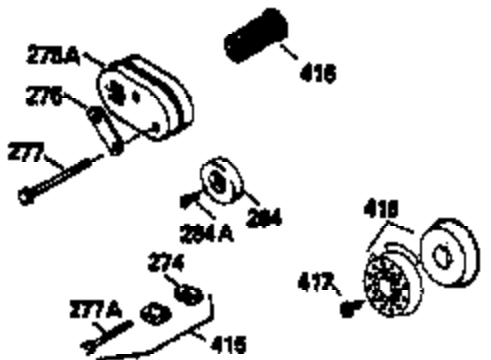

VIEW 3 OF 3

Ref #	Part Number	Qty	Description
19	31361		Extension Spring
53	31745		Washer
54	31787		Washer
55	31748		P.T.O. Shaft
56	31746		L.H. Worm Gear
57	31749		Retaining Ring
58	31744		Oil Seal
59	31747		Washer
69	35261		* Mounting Flange Gasket
87	650492		Screw, 1/4-20 x 2-1/4"
182	6201		Screw, 1/4-28 x 7/8"
185	31384A		Intake Pipe (Incl. 224)
186	34337		Governor Link
206	610973		Terminal
209	30200		Screw, 10-24 x 9/16"
223	650451		Screw, 1/4-20 x 1"
238	650932		Screw, 10-32 x 49/64"
239	34338		* Air Cleaner Gasket
241A	35797		Air Cleaner Collar
245A	35066		Air Cleaner Filter
250C	35065		Air Cleaner Cover
260B	35393		Blower Housing
275A	34613		Muffler
276	33753		Locking Plate
277	650795		Screw, 1/4-20 x 2-1/4"
287B	650884		Screw, 8-32 x 1/2"
300B	34369A		Fuel Tank (Incl. 292 & 301A)
390B	590635		Rewind Starter