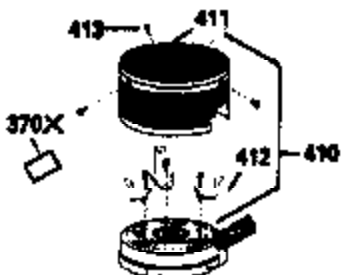

VIEW 3 OF 3

Ref #	Part Number	Qty	Description
19	31361		Extension Spring
53	31745		Washer
54	31787		Washer
55	31748		P.T.O. Shaft
56	31746		L.H. Worm Gear
57	31749		Retaining Ring
58	31744		Oil Seal
59	31747		Washer
69	35261		* Mounting Flange Gasket
87	650492		Screw, 1/4-20 x 2-1/4"
182	6201		Screw, 1/4-28 x 7/8"
185	31384A		Intake Pipe (Incl. 224)
186	34337		Governor Link
206	610973		Terminal
209	30200		Screw, 10-24 x 9/16"
223	650451		Screw, 1/4-20 x 1"
238	650932		Screw, 10-32 x 49/64"
239	34338		* Air Cleaner Gasket
241A	35797		Air Cleaner Collar
245A	35066		Air Cleaner Filter
250C	35065		Air Cleaner Cover
260B	35393		Blower Housing
275A	34613		Muffler
276	33753		Locking Plate
277	650795		Screw, 1/4-20 x 2-1/4"
287B	650884		Screw, 8-32 x 1/2"
300B	34369A		Fuel Tank (Incl. 292 & 301A)
390B	590635		Rewind Starter