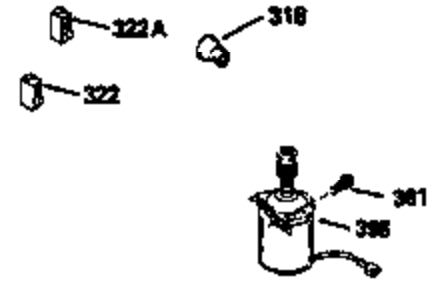

VIEW 3 OF 3

Ref #	Part Number	Qty	Description
19	31361		Extension Spring
53	31745		Washer
54	31787		Washer
55	31748		P.T.O. Shaft
56	31746		L.H. Worm Gear
57	31749		Retaining Ring
58	31744		Oil Seal
59	31747		Washer
69	35261		* Mounting Flange Gasket
87	650492		Screw, 1/4-20 x 2-1/4"
182	6201		Screw, 1/4-28 x 7/8"
185	31384A		Intake Pipe (Incl. 224)
186	34337		Governor Link
206	610973		Terminal
209	30200		Screw, 10-24 x 9/16"
223	650451		Screw, 1/4-20 x 1"
238	650932		Screw, 10-32 x 49/64"
239	34338		* Air Cleaner Gasket
241A	35797		Air Cleaner Collar
245A	35066		Air Cleaner Filter
250C	35065		Air Cleaner Cover
260B	35393		Blower Housing
275A	34613		Muffler
276	33753		Locking Plate
277	650795		Screw, 1/4-20 x 2-1/4"
287B	650884		Screw, 8-32 x 1/2"
300B	34369A		Fuel Tank (Incl. 292 & 301A)
390B	590635		Rewind Starter