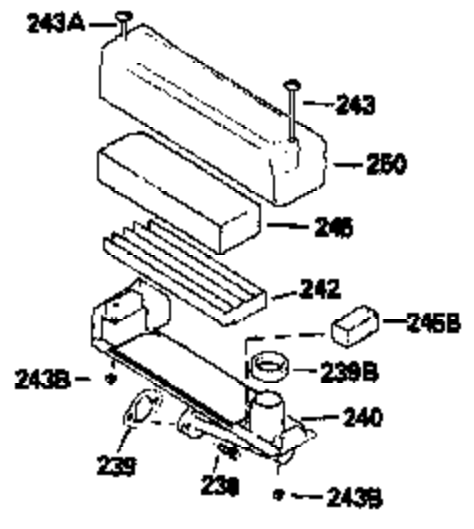

VIEW 3 OF 3

Ref #	Part Number	Qty	Description
19	31361		Extension Spring
53	31745		Washer
54	31787		Washer
55	31748		P.T.O. Shaft
56	31746		L.H. Worm Gear
57	31749		Retaining Ring
58	31744		Oil Seal
59	31747		Washer
69	35261		* Mounting Flange Gasket
87	650492		Screw, 1/4-20 x 2-1/4"
182	6201		Screw, 1/4-28 x 7/8"
185	31384A		Intake Pipe (Incl. 224)
186	34337		Governor Link
206	610973		Terminal
209	30200		Screw, 10-24 x 9/16"
223	650451		Screw, 1/4-20 x 1"
238	650932		Screw, 10-32 x 49/64"
239	34338		* Air Cleaner Gasket
241A	35797		Air Cleaner Collar
245A	35066		Air Cleaner Filter
250C	35065		Air Cleaner Cover
260B	35393		Blower Housing
275A	34613		Muffler
276	33753		Locking Plate
277	650795		Screw, 1/4-20 x 2-1/4"
287B	650884		Screw, 8-32 x 1/2"
300B	34369A		Fuel Tank (Incl. 292 & 301A)
390B	590635		Rewind Starter