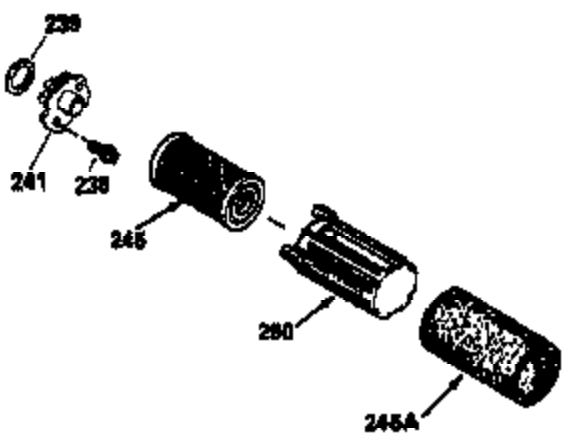

VIEW 3 OF 3

Ref #	Part Number	Qty	Description
19	31361		Extension Spring
53	31745		Washer
54	31787		Washer
55	31748		P.T.O. Shaft
56	31746		L.H. Worm Gear
57	31749		Retaining Ring
58	31744		Oil Seal
59	31747		Washer
69	35261		* Mounting Flange Gasket
87	650492		Screw, 1/4-20 x 2-1/4"
182	6201		Screw, 1/4-28 x 7/8"
185	31384A		Intake Pipe (Incl. 224)
186	34337		Governor Link
206	610973		Terminal
209	30200		Screw, 10-24 x 9/16"
223	650451		Screw, 1/4-20 x 1"
238	650932		Screw, 10-32 x 49/64"
239	34338		* Air Cleaner Gasket
241A	35797		Air Cleaner Collar
245A	35066		Air Cleaner Filter
250C	35065		Air Cleaner Cover
260B	35393		Blower Housing
275A	34613		Muffler
276	33753		Locking Plate
277	650795		Screw, 1/4-20 x 2-1/4"
287B	650884		Screw, 8-32 x 1/2"
300B	34369A		Fuel Tank (Incl. 292 & 301A)
390B	590635		Rewind Starter