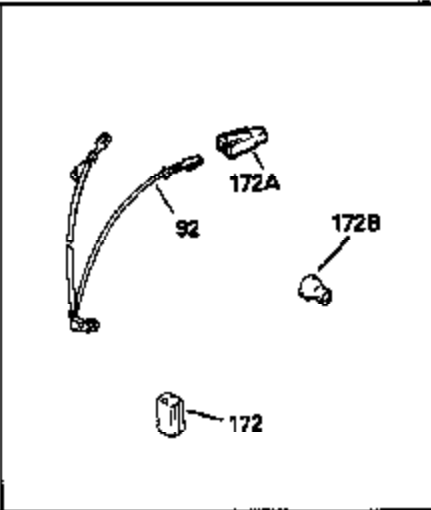

Ref #	Part Number	Qty	Description
51	30200		Screw, 10-24 x 9/16"
92	34961		Ground Wire
100	30200		Screw, 10-24 x 9/16"
102	35355		Fuel Cap
121	650795		Screw, 1/4-20 x 2-1/4"
122	33753		Locking Plate
130	650816		Flywheel Nut
131	650815		Belleville Washer
192	650884		Screw, 8-32 x 1/2"
228	34985		Starter Rope Retainer
229	35025		Rope Retainer Staple
250A	35391		Instruction Decal