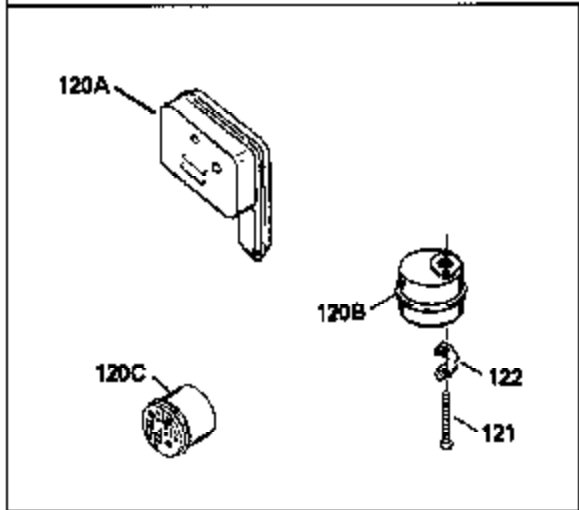

Ref #	Part Number	Qty	Description
51	30200		Screw, 10-24 x 9/16"
92	34961		Ground Wire
100	30200		Screw, 10-24 x 9/16"
102	35355		Fuel Cap
121	650795		Screw, 1/4-20 x 2-1/4"
122	33753		Locking Plate
130	650816		Flywheel Nut
131	650815		Belleville Washer
192	650884		Screw, 8-32 x 1/2"
228	34985		Starter Rope Retainer
229	35025		Rope Retainer Staple
250A	35391		Instruction Decal