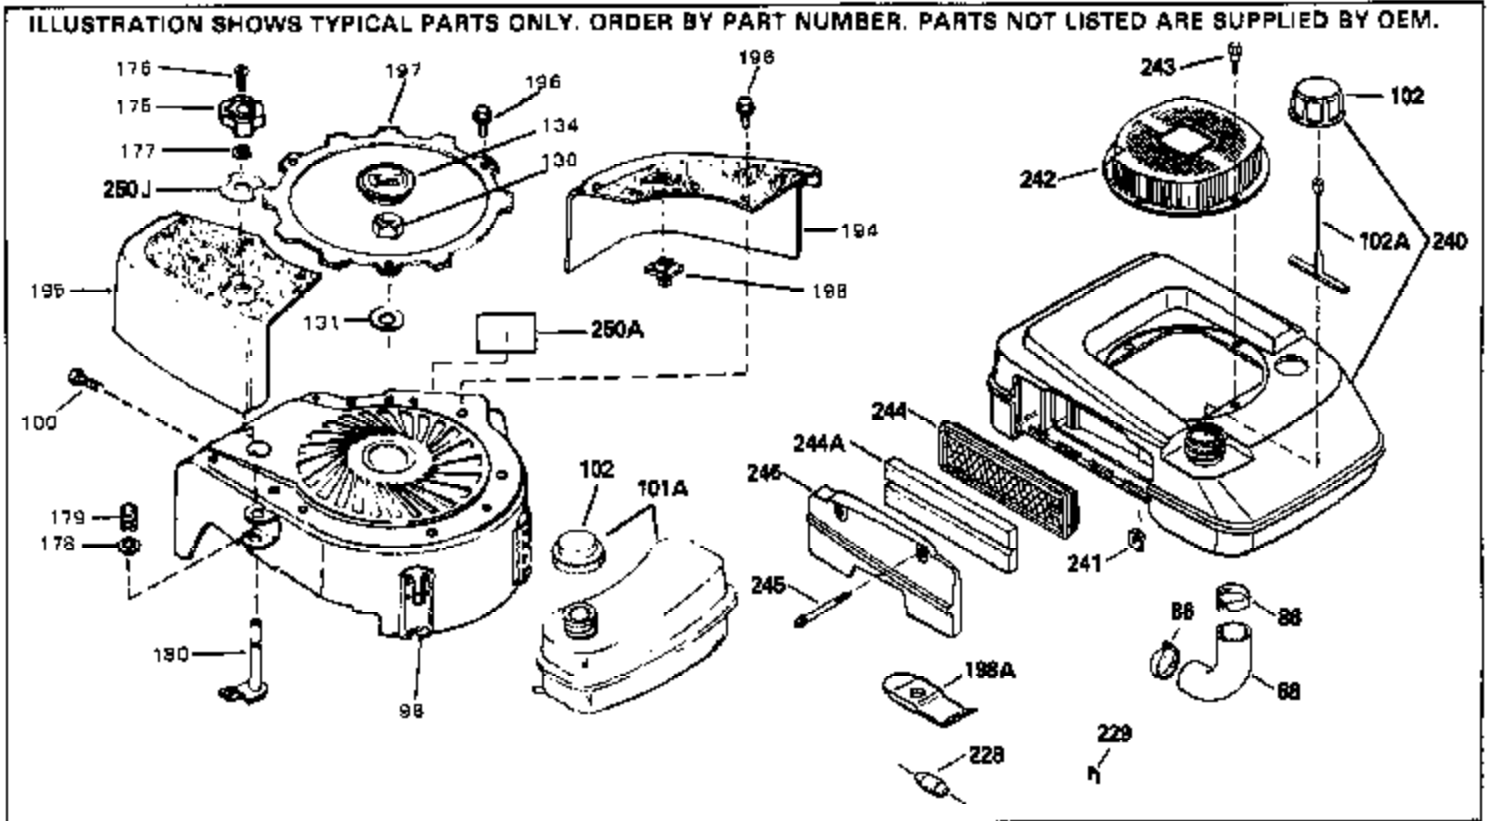

Ref #	Part Number	Qty	Description
51	30200		Screw, 10-24 x 9/16"
92	34961		Ground Wire
100	30200		Screw, 10-24 x 9/16"
102	35355		Fuel Cap
121	650795		Screw, 1/4-20 x 2-1/4"
122	33753		Locking Plate
130	650816		Flywheel Nut
131	650815		Belleville Washer
192	650884		Screw, 8-32 x 1/2"
228	34985		Starter Rope Retainer
229	35025		Rope Retainer Staple
250A	35391		Instruction Decal