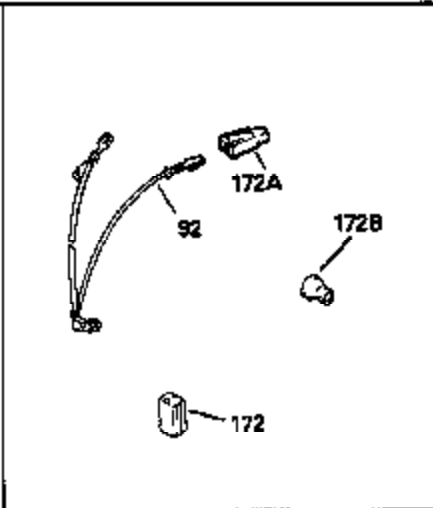

Ref #	Part Number	Qty	Description
51	30200		Screw, 10-24 x 9/16"
92	34961		Ground Wire
100	30200		Screw, 10-24 x 9/16"
102	35355		Fuel Cap
120A	34613		Muffler
121	650795		Screw, 1/4-20 x 2-1/4"
122	33753		Locking Plate
130	650816		Flywheel Nut
131	650815		Belleville Washer
181	31748		P.T.O. Shaft
182	33401		R.H. Worm Gear
184	31745		Washer
185	31787		Washer
186	31749		Retaining Ring
187	31744		Oil Seal
188	31747		Washer
189	650492		Screw, 1/4-20 x 2-1/4"
192	650884		Screw, 8-32 x 1/2"
228	34985		Starter Rope Retainer
229	35025		Rope Retainer Staple
250A	35391		Instruction Decal