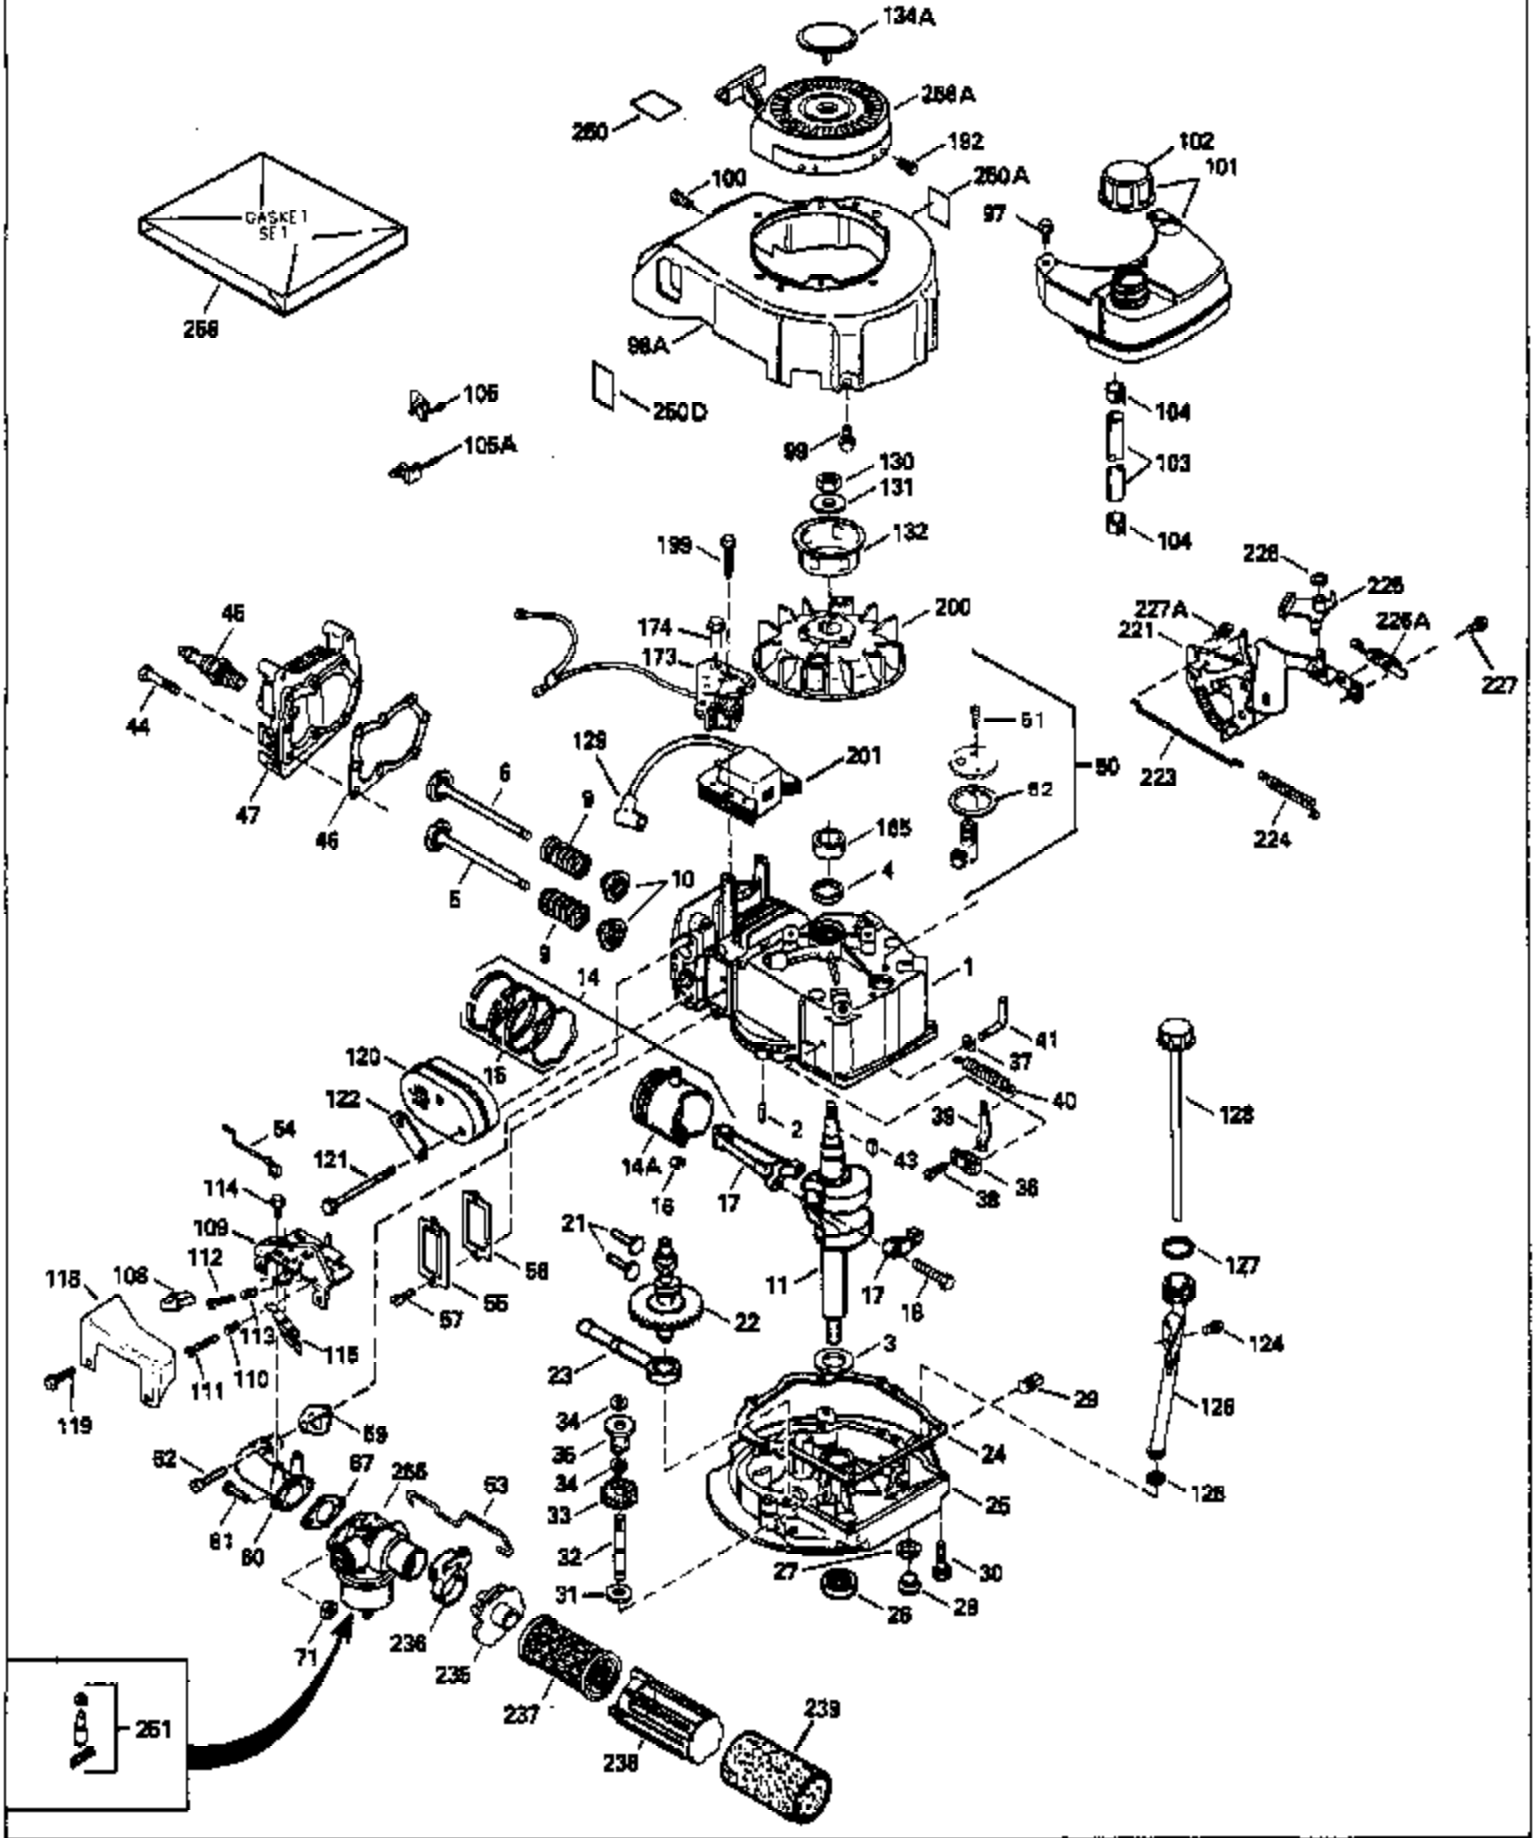

ILLUSTRATION SHOWS TYPICAL PARTS ONLY. ORDER BY PART NUMBER. PARTS NOT LISTED ARE SUPPLIED BY OEM.

Ref #	Part Number	Qty	Description
1	34959		Cylinder Ass'y. (Incl. 2, 4, 50, 51 & 52)
2	26727		Dowel Pin
4	32600		Oil Seal
5	29313C		Exhaust Valve (Std.) (Incl.10)
5	29315C		Exhaust Valve (1/32" OS) (Incl. 10)
6	29314B		Intake Valve (Std.) (Incl. 10)
6	29315C		Intake Valve (1/32" OS) (Incl. 10)
9	31672		Valve Spring
10	31673		Lower Valve Spring Cap
11	34600		Crankshaft
14A	35541		Piston & Pin Ass'y. (Std.) (Incl. 16)
14A	35542		Piston & Pin Ass'y. (.010 OS) (Incl. 16)
14A	35543		Piston & Pin Ass'y. (.020 OS) (Incl. 16)
14	35544		Piston, Pin & Ring Set (Std.)
14	35545		Piston, Pin & Ring Set (.010 OS)
14	35546		Piston, Pin & Ring Set (.020 OS)
15	35547		Ring Set (Std.)
15	35548		Ring Set (.010 OS)
15	35549		Ring Set (.020 OS)
16	20381		Piston Pin Retaining Ring
17	30963B		Connecting Rod (Incl. 18)
18	32610A		Connecting Rod Bolt
21	27241		Valve Lifter
22	33553		Camshaft (Mech. Compression Release)
23	29914		Oil Pump Ass'y.
24	35261		* Mounting Flange Gasket
25	33521C		Mounting Flange (Incl. 26 thru 29, 32 & 187)
26	26208		Oil Seal
28	27244		Oil Drain Plug
30	650488		Screw, 1/4-20 x 1-1/4"
31	35479		Washer
32	30574		Governor Shaft
33	30591		Governor Gear Ass'y. (Incl. 31)
34	29193		Retaining Ring
35	30588A		Governor Spool
36	31335		Governor Lever Clamp
37	28277		Washer
38	650548		Screw, 8-32 x 5/16"
39	31383A		Governor Lever
40	31361		Extension Spring
41	31513		Governor Rod
43	611004		Flywheel Key
44	6021A		Screw, 5/16-18 x 1-1/2"
45	35395		Resistor Spark Plug (RJ19LM)
46	32643A		* Cylinder Head Gasket
47	34335		Cylinder Head
50	34215		Breather Ass'y. (Incl. 51 & 52)
51	30200		Screw, 10-24 x 9/16"
52	32760A		* Breather Gasket
53	34336		Throttle Link
54	34337		Governor Link
55	32755		Valve Spring Box Cover
56	27234A		* Valve Spring Cover Gasket
57	650128		Screw, 10-24 x 1/2"
59	34690A		* Intake Pipe Gasket
60	31384A		Intake Pipe (Incl. 59)
61	6201		Screw, 1/4-28 x 7/8"
62	650451		Screw, 1/4-20 x 1"