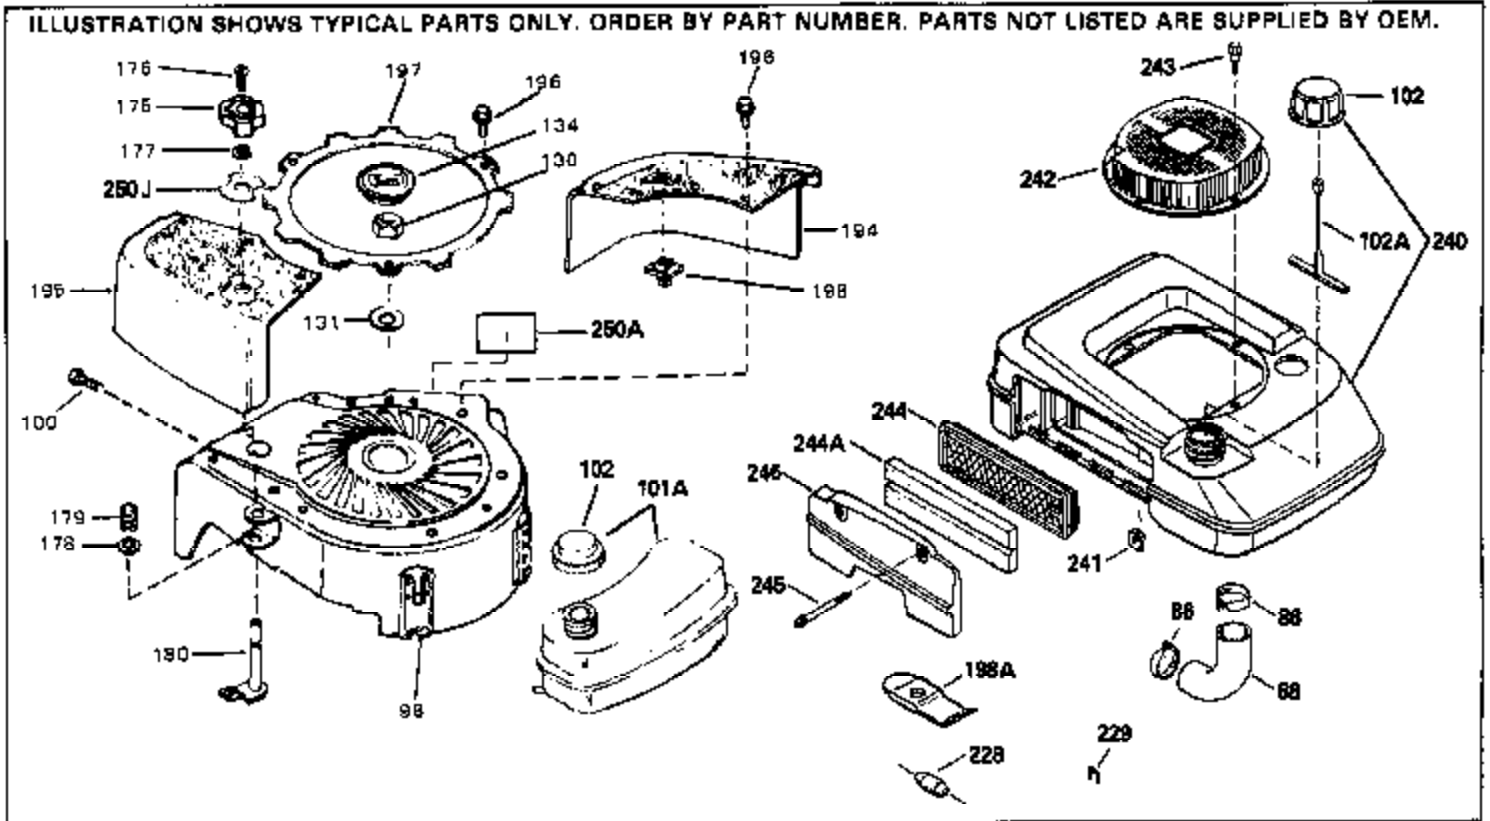

Ref #	Part Number	Qty	Description
51	30200		Screw, 10-24 x 9/16"
92	34961		Ground Wire
100	30200		Screw, 10-24 x 9/16"
102	35355		Fuel Cap
120A	34613		Muffler
121	650795		Screw, 1/4-20 x 2-1/4"
122	33753		Locking Plate
130	650816		Flywheel Nut
131	650815		Belleville Washer
181	31748		P.T.O. Shaft
182	33401		R.H. Worm Gear
184	31745		Washer
185	31787		Washer
186	31749		Retaining Ring
187	31744		Oil Seal
188	31747		Washer
189	650492		Screw, 1/4-20 x 2-1/4"
192	650884		Screw, 8-32 x 1/2"
228	34985		Starter Rope Retainer
229	35025		Rope Retainer Staple
250A	35391		Instruction Decal