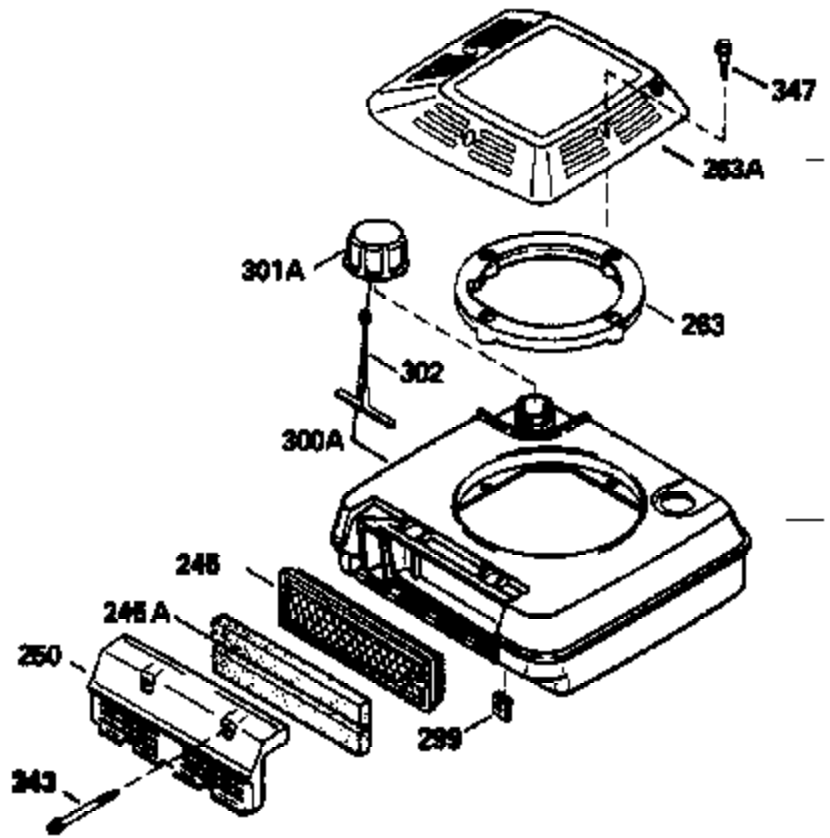

VIEW 2 OF 3

Ref #	Part Number	Qty	Description
189A	650837		Screw, 10-32 x 1/4"
238	650932		Screw, 10-32 x 49/64"
239	34338		* Air Cleaner Gasket
241A	35797		Air Cleaner Collar
245A	35066		Air Cleaner Filter
250C	35065		Air Cleaner Cover
260B	35393		Blower Housing
287B	650884		Screw, 8-32 x 1/2"
300B	34369A		Fuel Tank (Incl. 292 & 301A)
301A	35355		Fuel Cap
354	35025		Rope Retaining Staple
357	34985		Starter Rope Retainer (Incl. 354)
390B	590621		Rewind Starter