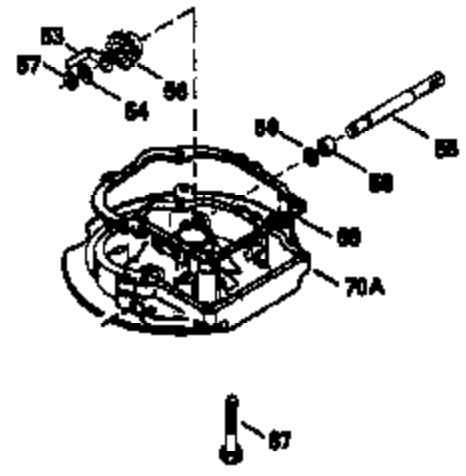

VIEW 3 OF 3

Ref #	Part Number	Qty	Description
19	31361		Extension Spring
53	31745		Washer
54	31787		Washer
55	33774		P.T.O. Shaft
56	33401		R.H. Worm Gear
57	31749		Retaining Ring
58	31744		Oil Seal
59	31747		Washer
69	35261		* Mounting Flange Gasket
87	650492		Screw, 1/4-20 x 2-1/4"
182	6201		Screw, 1/4-28 x 7/8"
185	31384A		Intake Pipe (Incl. 224)
186	34337		Governor Link
189A	650837		Screw, 10-32 x 1/4"
209	30200		Screw, 10-24 x 9/16"
223	650451		Screw, 1/4-20 x 1"
238	650932		Screw, 10-32 x 49/64"
239	34338		* Air Cleaner Gasket
241A	35797		Air Cleaner Collar
245A	35066		Air Cleaner Filter
250C	35065		Air Cleaner Cover
260B	35393		Blower Housing
275A	34613		Muffler
276	33753		Locking Plate
277	650795		Screw, 1/4-20 x 2-1/4"
287B	650884		Screw, 8-32 x 1/2"
300B	34369A		Fuel Tank (Incl. 292 & 301A)
354	35025		Rope Retaining Staple
390B	590621		Rewind Starter