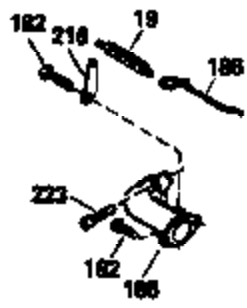

VIEW 3 OF 3

Ref #	Part Number	Qty	Description
19	31361		Extension Spring
53	31745		Washer
54	31787		Washer
55	33774		P.T.O. Shaft
56	33401		R.H. Worm Gear
57	31749		Retaining Ring
58	31744		Oil Seal
59	31747		Washer
69	35261		* Mounting Flange Gasket
87	650492		Screw, 1/4-20 x 2-1/4"
182	6201		Screw, 1/4-28 x 7/8"
185	31384A		Intake Pipe (Incl. 224)
186	34337		Governor Link
189A	650837		Screw, 10-32 x 1/4"
209	30200		Screw, 10-24 x 9/16"
223	650451		Screw, 1/4-20 x 1"
238	650932		Screw, 10-32 x 49/64"
239	34338		* Air Cleaner Gasket
241A	35797		Air Cleaner Collar
245A	35066		Air Cleaner Filter
250C	35065		Air Cleaner Cover
260B	35393		Blower Housing
275A	34613		Muffler
276	33753		Locking Plate
277	650795		Screw, 1/4-20 x 2-1/4"
287B	650884		Screw, 8-32 x 1/2"
300B	34369A		Fuel Tank (Incl. 292 & 301A)
354	35025		Rope Retaining Staple
390B	590621		Rewind Starter