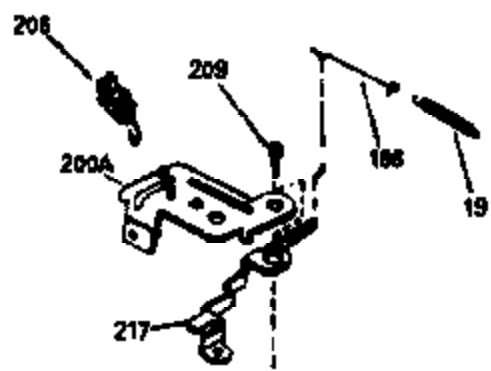

VIEW 3 OF 3

Ref #	Part Number	Qty	Description
19	31361		Extension Spring
53	31745		Washer
54	31787		Washer
55	33774		P.T.O. Shaft
56	33401		R.H. Worm Gear
57	31749		Retaining Ring
58	31744		Oil Seal
59	31747		Washer
69	35261		* Mounting Flange Gasket
87	650492		Screw, 1/4-20 x 2-1/4"
182	6201		Screw, 1/4-28 x 7/8"
185	31384A		Intake Pipe (Incl. 224)
186	34337		Governor Link
189A	650837		Screw, 10-32 x 1/4"
209	30200		Screw, 10-24 x 9/16"
223	650451		Screw, 1/4-20 x 1"
238	650932		Screw, 10-32 x 49/64"
239	34338		* Air Cleaner Gasket
241A	35797		Air Cleaner Collar
245A	35066		Air Cleaner Filter
250C	35065		Air Cleaner Cover
260B	35393		Blower Housing
275A	34613		Muffler
276	33753		Locking Plate
277	650795		Screw, 1/4-20 x 2-1/4"
287B	650884		Screw, 8-32 x 1/2"
300B	34369A		Fuel Tank (Incl. 292 & 301A)
354	35025		Rope Retaining Staple
390B	590621		Rewind Starter