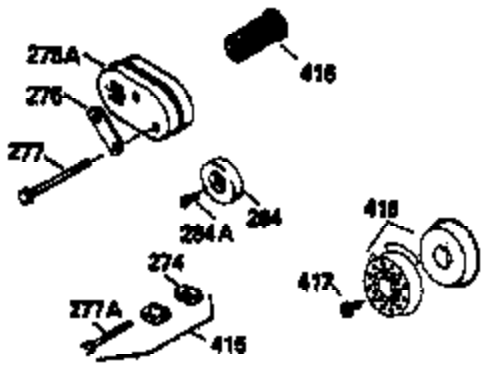

VIEW 3 OF 3

Ref #	Part Number	Qty	Description
19	31361		Extension Spring
53	31745		Washer
54	31787		Washer
55	33774		P.T.O. Shaft
56	33401		R.H. Worm Gear
57	31749		Retaining Ring
58	31744		Oil Seal
59	31747		Washer
69	35261		* Mounting Flange Gasket
87	650492		Screw, 1/4-20 x 2-1/4"
182	6201		Screw, 1/4-28 x 7/8"
185	31384A		Intake Pipe (Incl. 224)
186	34337		Governor Link
189A	650837		Screw, 10-32 x 1/4"
209	30200		Screw, 10-24 x 9/16"
223	650451		Screw, 1/4-20 x 1"
238	650932		Screw, 10-32 x 49/64"
239	34338		* Air Cleaner Gasket
241A	35797		Air Cleaner Collar
245A	35066		Air Cleaner Filter
250C	35065		Air Cleaner Cover
260B	35393		Blower Housing
275A	34613		Muffler
276	33753		Locking Plate
277	650795		Screw, 1/4-20 x 2-1/4"
287B	650884		Screw, 8-32 x 1/2"
300B	34369A		Fuel Tank (Incl. 292 & 301A)
354	35025		Rope Retaining Staple
390B	590621		Rewind Starter