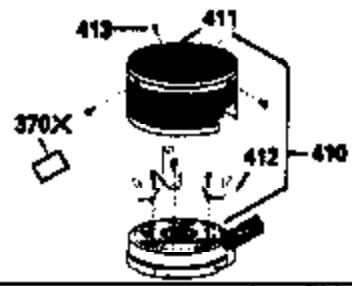

VIEW 3 OF 3

Ref #	Part Number	Qty	Description
19	31361		Extension Spring
53	31745		Washer
54	31787		Washer
55	33774		P.T.O. Shaft
56	33401		R.H. Worm Gear
57	31749		Retaining Ring
58	31744		Oil Seal
59	31747		Washer
69	35261		* Mounting Flange Gasket
87	650492		Screw, 1/4-20 x 2-1/4"
182	6201		Screw, 1/4-28 x 7/8"
185	31384A		Intake Pipe (Incl. 224)
186	34337		Governor Link
189A	650837		Screw, 10-32 x 1/4"
209	30200		Screw, 10-24 x 9/16"
223	650451		Screw, 1/4-20 x 1"
238	650932		Screw, 10-32 x 49/64"
239	34338		* Air Cleaner Gasket
241A	35797		Air Cleaner Collar
245A	35066		Air Cleaner Filter
250C	35065		Air Cleaner Cover
260B	35393		Blower Housing
275A	34613		Muffler
276	33753		Locking Plate
277	650795		Screw, 1/4-20 x 2-1/4"
287B	650884		Screw, 8-32 x 1/2"
300B	34369A		Fuel Tank (Incl. 292 & 301A)
354	35025		Rope Retaining Staple
390B	590621		Rewind Starter