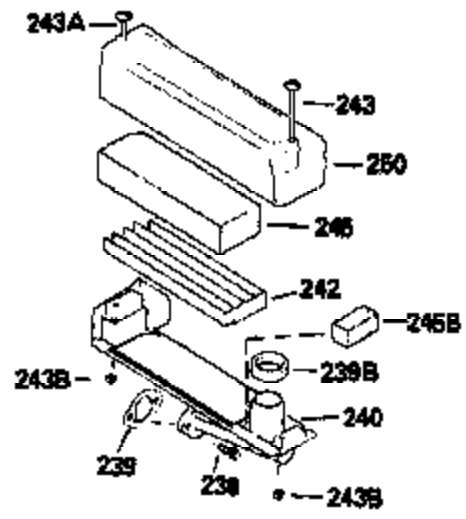

VIEW 3 OF 3

Ref #	Part Number	Qty	Description
19	31361		Extension Spring
53	31745		Washer
54	31787		Washer
55	33774		P.T.O. Shaft
56	33401		R.H. Worm Gear
57	31749		Retaining Ring
58	31744		Oil Seal
59	31747		Washer
69	35261		* Mounting Flange Gasket
87	650492		Screw, 1/4-20 x 2-1/4"
182	6201		Screw, 1/4-28 x 7/8"
185	31384A		Intake Pipe (Incl. 224)
186	34337		Governor Link
189A	650837		Screw, 10-32 x 1/4"
209	30200		Screw, 10-24 x 9/16"
223	650451		Screw, 1/4-20 x 1"
238	650932		Screw, 10-32 x 49/64"
239	34338		* Air Cleaner Gasket
241A	35797		Air Cleaner Collar
245A	35066		Air Cleaner Filter
250C	35065		Air Cleaner Cover
260B	35393		Blower Housing
275A	34613		Muffler
276	33753		Locking Plate
277	650795		Screw, 1/4-20 x 2-1/4"
287B	650884		Screw, 8-32 x 1/2"
300B	34369A		Fuel Tank (Incl. 292 & 301A)
354	35025		Rope Retaining Staple
390B	590621		Rewind Starter