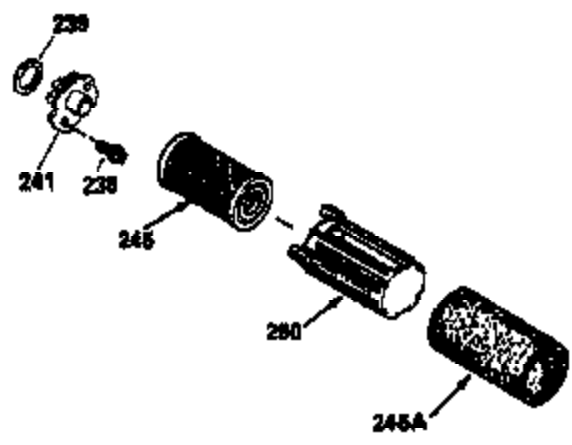

VIEW 3 OF 3

Ref #	Part Number	Qty	Description
19	31361		Extension Spring
53	31745		Washer
54	31787		Washer
55	33774		P.T.O. Shaft
56	33401		R.H. Worm Gear
57	31749		Retaining Ring
58	31744		Oil Seal
59	31747		Washer
69	35261		* Mounting Flange Gasket
87	650492		Screw, 1/4-20 x 2-1/4"
182	6201		Screw, 1/4-28 x 7/8"
185	31384A		Intake Pipe (Incl. 224)
186	34337		Governor Link
189A	650837		Screw, 10-32 x 1/4"
209	30200		Screw, 10-24 x 9/16"
223	650451		Screw, 1/4-20 x 1"
238	650932		Screw, 10-32 x 49/64"
239	34338		* Air Cleaner Gasket
241A	35797		Air Cleaner Collar
245A	35066		Air Cleaner Filter
250C	35065		Air Cleaner Cover
260B	35393		Blower Housing
275A	34613		Muffler
276	33753		Locking Plate
277	650795		Screw, 1/4-20 x 2-1/4"
287B	650884		Screw, 8-32 x 1/2"
300B	34369A		Fuel Tank (Incl. 292 & 301A)
354	35025		Rope Retaining Staple
390B	590621		Rewind Starter