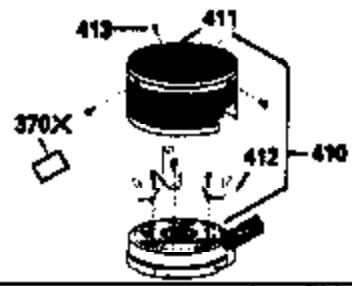

Ref #	Part Number	Qty	Description
189A	650837		Screw, 10-32 x 1/4"
238	650932		Screw, 10-32 x 49/64"
239	34338		* Air Cleaner Gasket
241A	35797		Air Cleaner Collar
245A	35066		Air Cleaner Filter
250C	35065		Air Cleaner Cover
260B	35393		Blower Housing
287B	650884		Screw, 8-32 x 1/2"
300B	34369A		Fuel Tank (Incl. 292 & 301A)
301A	35355		Fuel Cap
354	35025		Rope Retainer Staple
357	34985		Rope Retainer
390B	590621		Rewind Starter

VIEW 3 OF 3