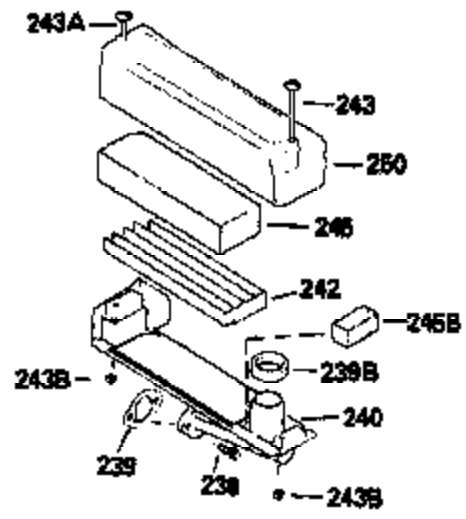

Ref #	Part Number	Qty	Description
189A	650837		Screw, 10-32 x 1/4"
238	650932		Screw, 10-32 x 49/64"
239	34338		* Air Cleaner Gasket
241A	35797		Air Cleaner Collar
245A	35066		Air Cleaner Filter
250C	35065		Air Cleaner Cover
260B	35393		Blower Housing
287B	650884		Screw, 8-32 x 1/2"
300B	34369A		Fuel Tank (Incl. 292 & 301A)
301A	35355		Fuel Cap
354	35025		Rope Retainer Staple
357	34985		Rope Retainer
390B	590621		Rewind Starter

VIEW 3 OF 3