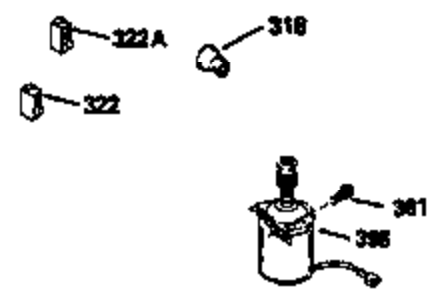

Ref #	Part Number	Qty	Description
189A	650837		Screw, 10-32 x 1/4"
238	650932		Screw, 10-32 x 49/64"
239	34338		* Air Cleaner Gasket
241A	35797		Air Cleaner Collar
245A	35066		Air Cleaner Filter
250C	35065		Air Cleaner Cover
260B	35393		Blower Housing
287B	650884		Screw, 8-32 x 1/2"
300B	34369A		Fuel Tank (Incl. 292 & 301A)
301A	35355		Fuel Cap
354	35025		Rope Retainer Staple
357	34985		Rope Retainer
390B	590621		Rewind Starter

VIEW 3 OF 3