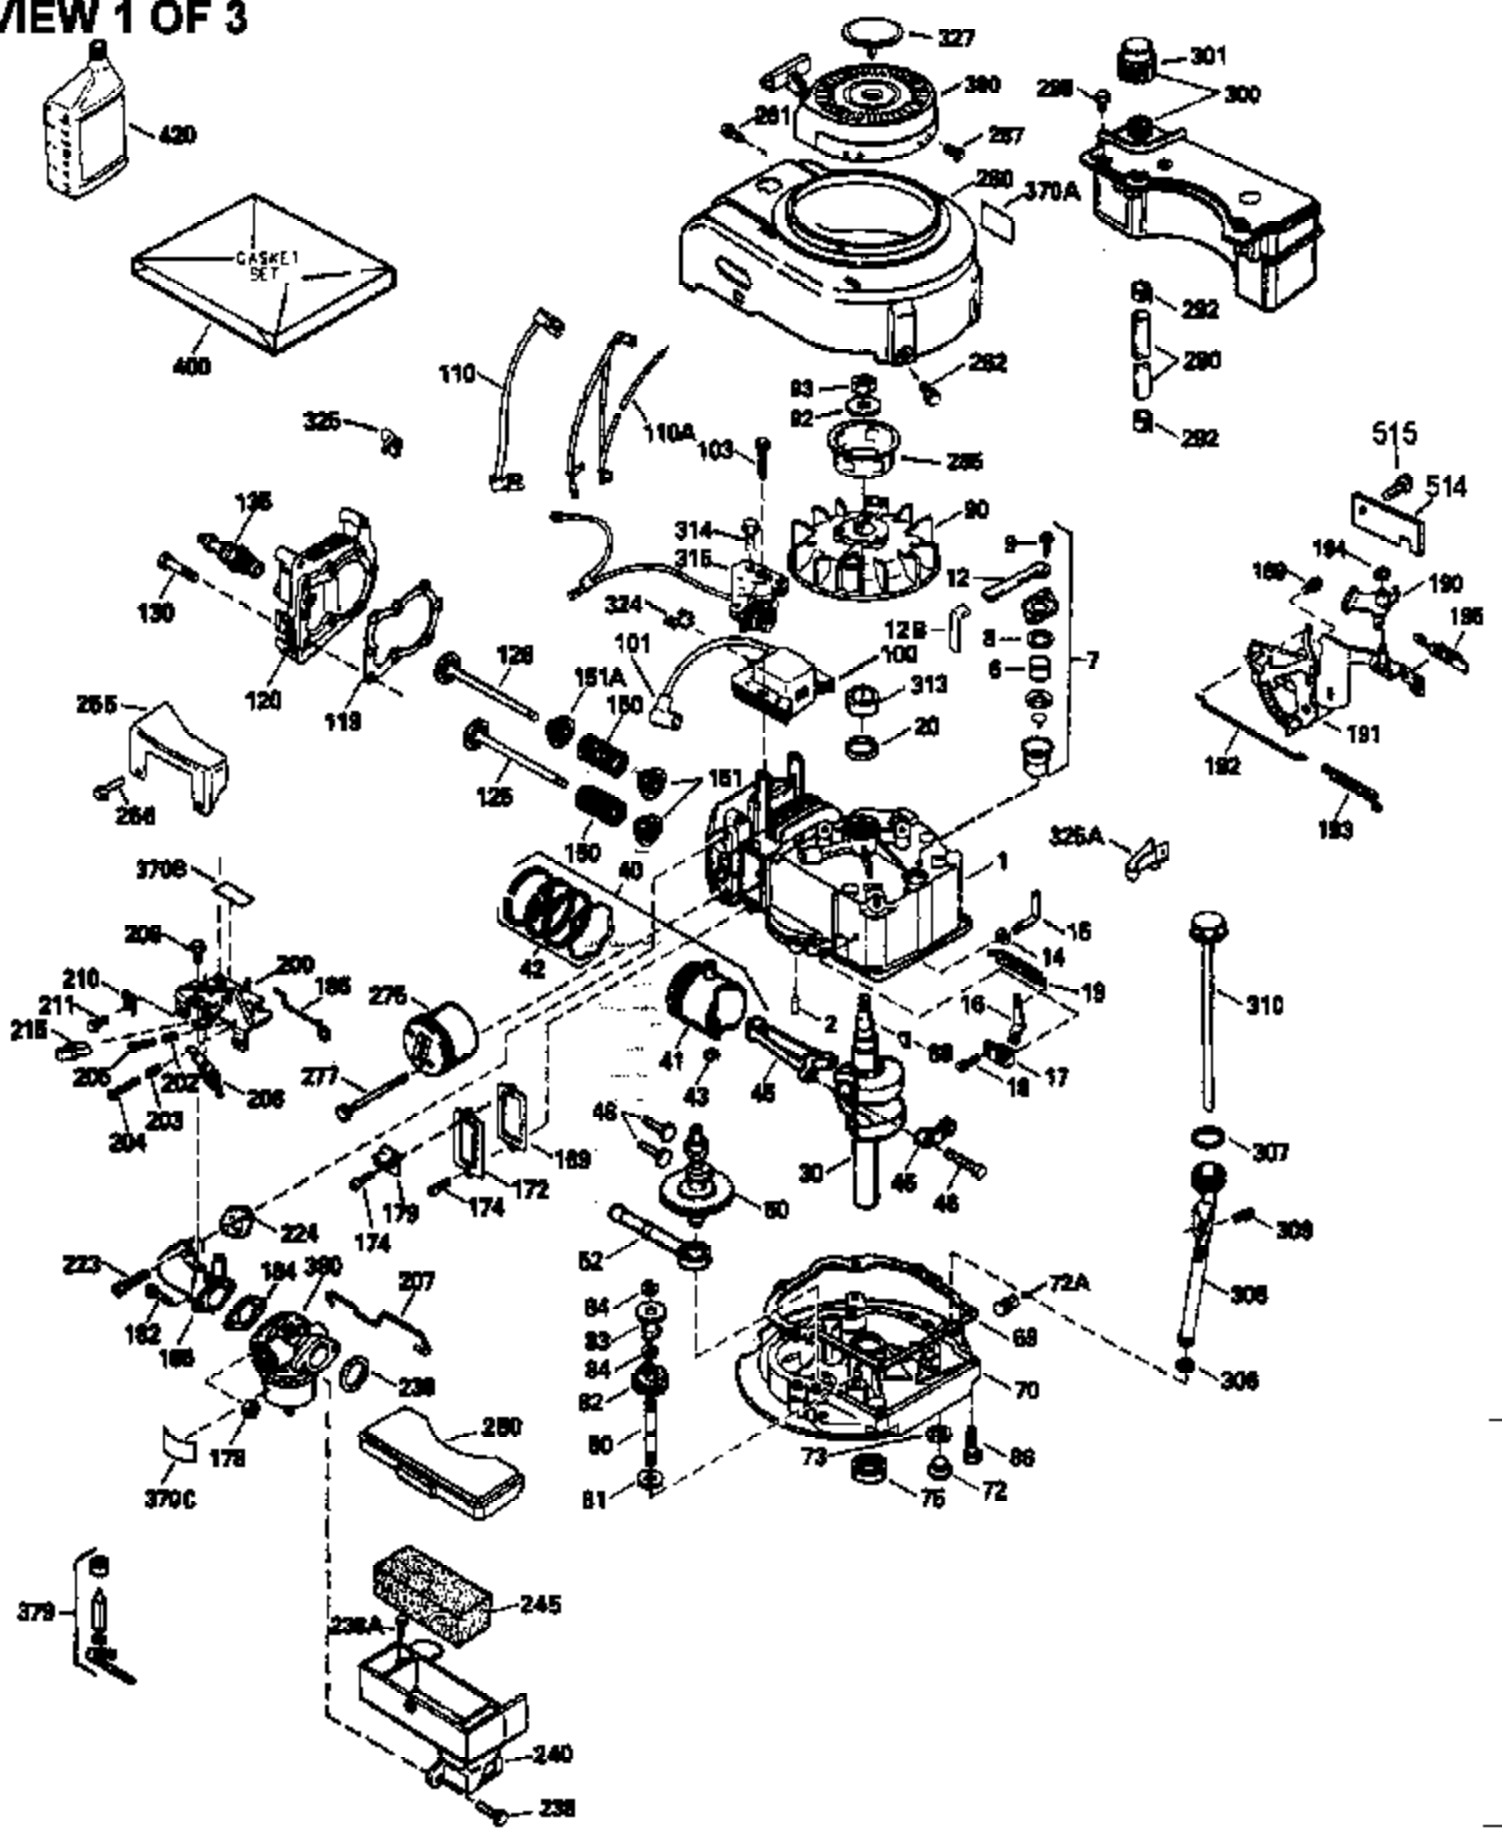

VIEW 1 OF 3

Ref #	Part Number	Qty	Description
1	35180		Cylinder Ass'y. (Incl. 2, & 20)
2	26727		Dowel Pin
7	34215		Breather Ass'y. (Incl. 8 & 9)
8	32760A		* Breather Gasket
9	30200		Screw, 10-24 x 9/16"
14	28277		Washer
15	30589		Governor Rod (Incl. 14)
16	31383A		Governor Lever
17	31335		Governor Lever Clamp
18	650548		Screw, 8-32 x 5/16"
19	31361		Extension Spring
20	32600		Oil Seal
30	35175		Crankshaft
40	35544		Piston, Pin & Ring Set (Std.)
40	35545		Piston, Pin & Ring Set (.010 OS)
40	35546		Piston, Pin & Ring Set (.020 OS)
41	35541		Piston & Pin Ass'y. (Std.) (Incl. 43)
41	35542		Piston & Pin Ass'y. (.010 OS) (Incl. 43)
41	35543		Piston & Pin Ass'y. (.020 OS) (Incl. 43)
42	35547		Ring Set (Std.)
42	35548		Ring Set (.010 OS)
42	35549		Ring Set (.020 OS)
43	20381		Piston Pin Retaining Ring
45	30963B		Connecting Rod (Incl. 46)
46	32610A		Connecting Rod Bolt
48	27241		Valve Lifter
50	33553		Camshaft (Mech. Compression Release)
52	29914		Oil Pump Ass'y.
69	35261		* Mounting Flange Gasket
70	34311C		Mounting Flange (Incl. 72 thru 80)
72	30572		Oil Drain Plug (Incl. 73)
73	28833		* Oil Plug Gasket
75	27897		Oil Seal
80	30574		Governor Shaft
81	30590A		Washer
82	30591		Governor Gear Ass'y. (Incl. 81)
83	30588A		Governor Spool
84	29193		Retaining Ring
86	650488		Screw, 1/4-20 x 1-1/4"
89	611004		Flywheel Key
90	611112		Flywheel
92	650815		Belleville Washer
93	650816		Flywheel Nut
100	34443A		Solid State Ignition
101	610118		Spark Plug Cover
103	650814		Screw, Torx T-15, 10-24 x 1"
110	34961		Ground Wire
119	33015A		* Cylinder Head Gasket
120	34342		Cylinder Head
125	29314B		Intake Valve (Std.) (Incl. 151)
125	29315C		Intake Valve (1/32" OS) (Incl. 151)
126	29313C		Exhaust Valve (Std.) (Incl. 151)
126	29315C		Exhaust Valve (1/32" OS) (Incl. 151)
130	6021A		Screw, 5/16-18 x 1-1/2"
135	35395		Resistor Spark Plug (RJ19LM)
150	31672		Valve Spring
151	31673		Lower Valve Spring Cap
169	27234A		* Valve Spring Cover Gasket