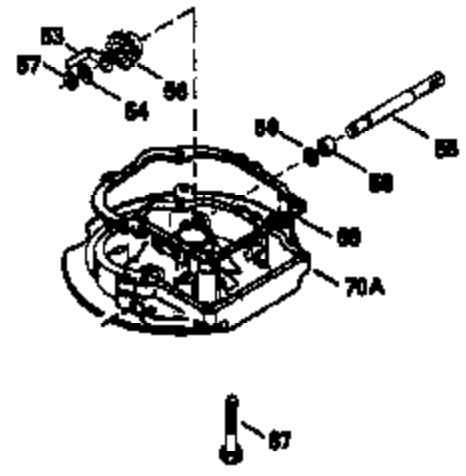

Ref #	Part Number	Qty	Description
189A	650837		Screw, 10-32 x 1/4"
238	650932		Screw, 10-32 x 49/64"
239	34338		* Air Cleaner Gasket
241A	35797		Air Cleaner Collar
245A	35066		Air Cleaner Filter
250C	35065		Air Cleaner Cover
260B	35393		Blower Housing
287B	650884		Screw, 8-32 x 1/2"
300B	34369A		Fuel Tank (Incl. 292 & 301A)
301A	35355		Fuel Cap
354	35025		Rope Retainer Staple
357	34985		Rope Retainer
390B	590621		Rewind Starter

VIEW 3 OF 3