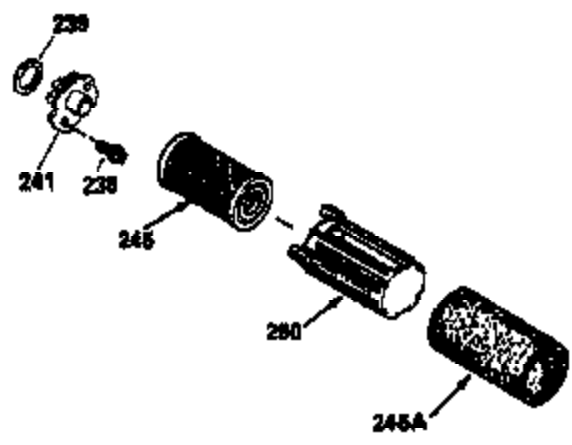

Ref #	Part Number	Qty	Description
189A	650837		Screw, 10-32 x 1/4"
238	650932		Screw, 10-32 x 49/64"
239	34338		* Air Cleaner Gasket
241A	35797		Air Cleaner Collar
245A	35066		Air Cleaner Filter
250C	35065		Air Cleaner Cover
260B	35393		Blower Housing
287B	650884		Screw, 8-32 x 1/2"
300B	34369A		Fuel Tank (Incl. 292 & 301A)
301A	35355		Fuel Cap
354	35025		Rope Retainer Staple
357	34985		Rope Retainer
390B	590621		Rewind Starter

VIEW 3 OF 3