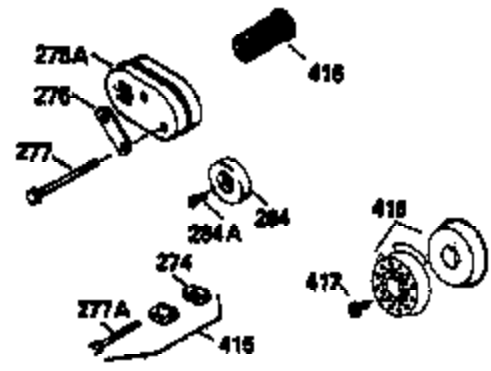

Ref #	Part Number	Qty	Description
189A	650837		Screw, 10-32 x 1/4"
238	650932		Screw, 10-32 x 49/64"
239	34338		* Air Cleaner Gasket
241A	35797		Air Cleaner Collar
245A	35066		Air Cleaner Filter
250C	35065		Air Cleaner Cover
260B	35393		Blower Housing
287B	650884		Screw, 8-32 x 1/2"
300B	34369A		Fuel Tank (Incl. 292 & 301A)
301A	35355		Fuel Cap
354	35025		Rope Retainer Staple
357	34985		Rope Retainer
390B	590621		Rewind Starter

VIEW 3 OF 3