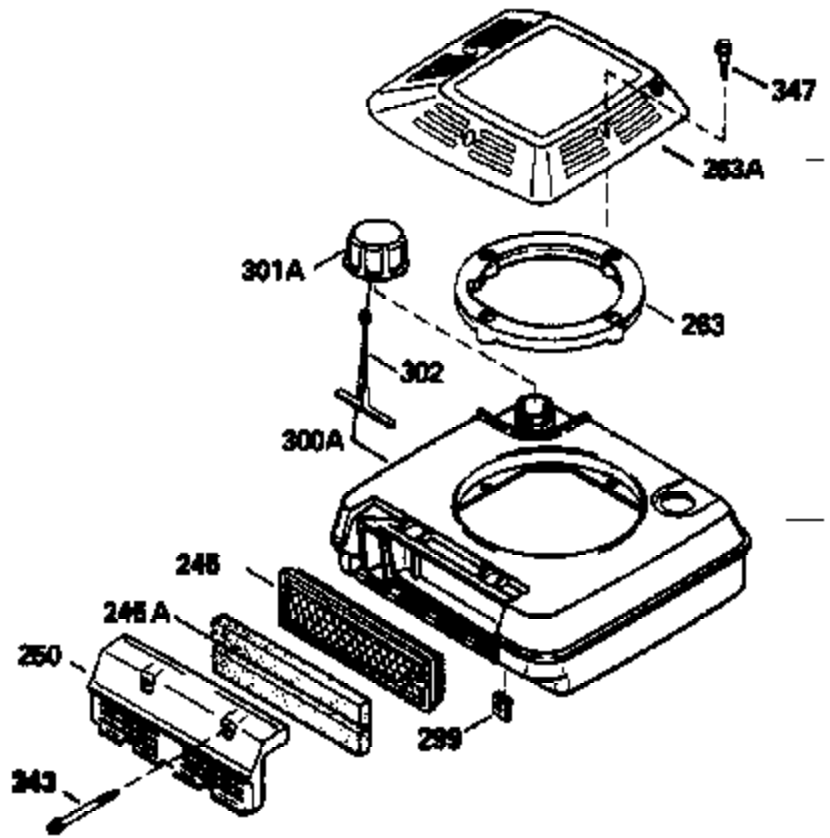

VIEW 2 OF 3

Ref #	Part Number	Qty	Description
189A	650837		Screw, 10-32 x 1/4"
238	650932		Screw, 10-32 x 49/64"
239	34338		* Air Cleaner Gasket
241A	35797		Air Cleaner Collar
245A	35066		Air Cleaner Filter
250C	35065		Air Cleaner Cover
260B	35393		Blower Housing
287B	650884		Screw, 8-32 x 1/2"
300B	34369A		Fuel Tank (Incl. 292 & 301A)
301A	35355		Fuel Cap
354	35025		Rope Retainer Staple
357	34985		Rope Retainer
390B	590621		Rewind Starter