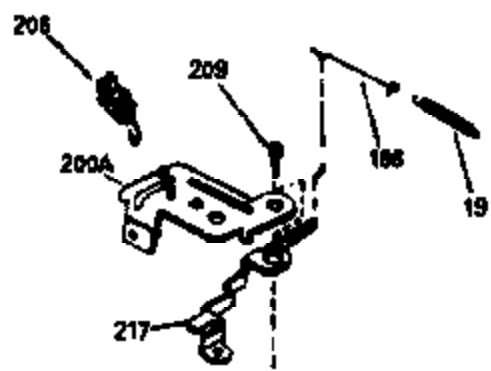

Ref #	Part Number	Qty	Description
189A	650837		Screw, 10-32 x 1/4"
238	650932		Screw, 10-32 x 49/64"
239	34338		* Air Cleaner Gasket
241A	35797		Air Cleaner Collar
245A	35066		Air Cleaner Filter
250C	35065		Air Cleaner Cover
260B	35393		Blower Housing
287B	650884		Screw, 8-32 x 1/2"
300B	34369A		Fuel Tank (Incl. 292 & 301A)
301A	35355		Fuel Cap
354	35025		Rope Retainer Staple
357	34985		Rope Retainer
390B	590621		Rewind Starter

VIEW 3 OF 3