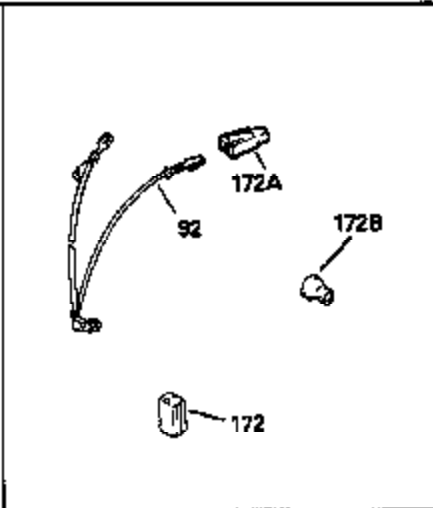

Ref #	Part Number	Qty	Description
51	30200		Screw, 10-24 x 9/16"
92	34231		Ground Wire
98	34480		Blower Housing
100	30200		Screw, 10-24 x 9/16"
102	35355		Fuel Cap
121	650795		Screw, 1/4-20 x 2-1/4"
122	33753		Locking Plate
130	650816		Flywheel Nut
131	650815		Belleville Washer
134	34113		Blower Housing Plug
192	650802		Screw, 1/4-20 x 5/8"
256	590531		Side Mount Starter