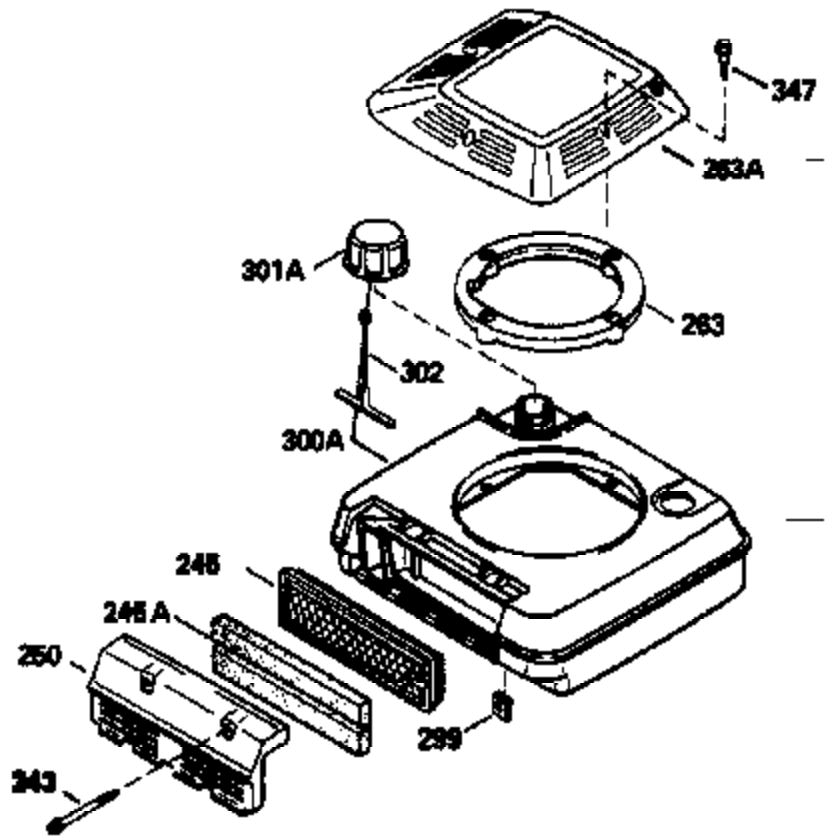

VIEW 2 OF 3

Ref #	Part Number	Qty	Description
238	650932		Screw, 10-32 x 49/64"
239	34338		* Air Cleaner Gasket
241A	35797		Air Cleaner Collar
245A	35066		Air Cleaner Filter
250C	35065		Air Cleaner Cover
260B	35393		Blower Housing
287B	650884		Screw, 8-32 x 1/2"
301A	35355		Fuel Cap
390B	590635		Rewind Starter