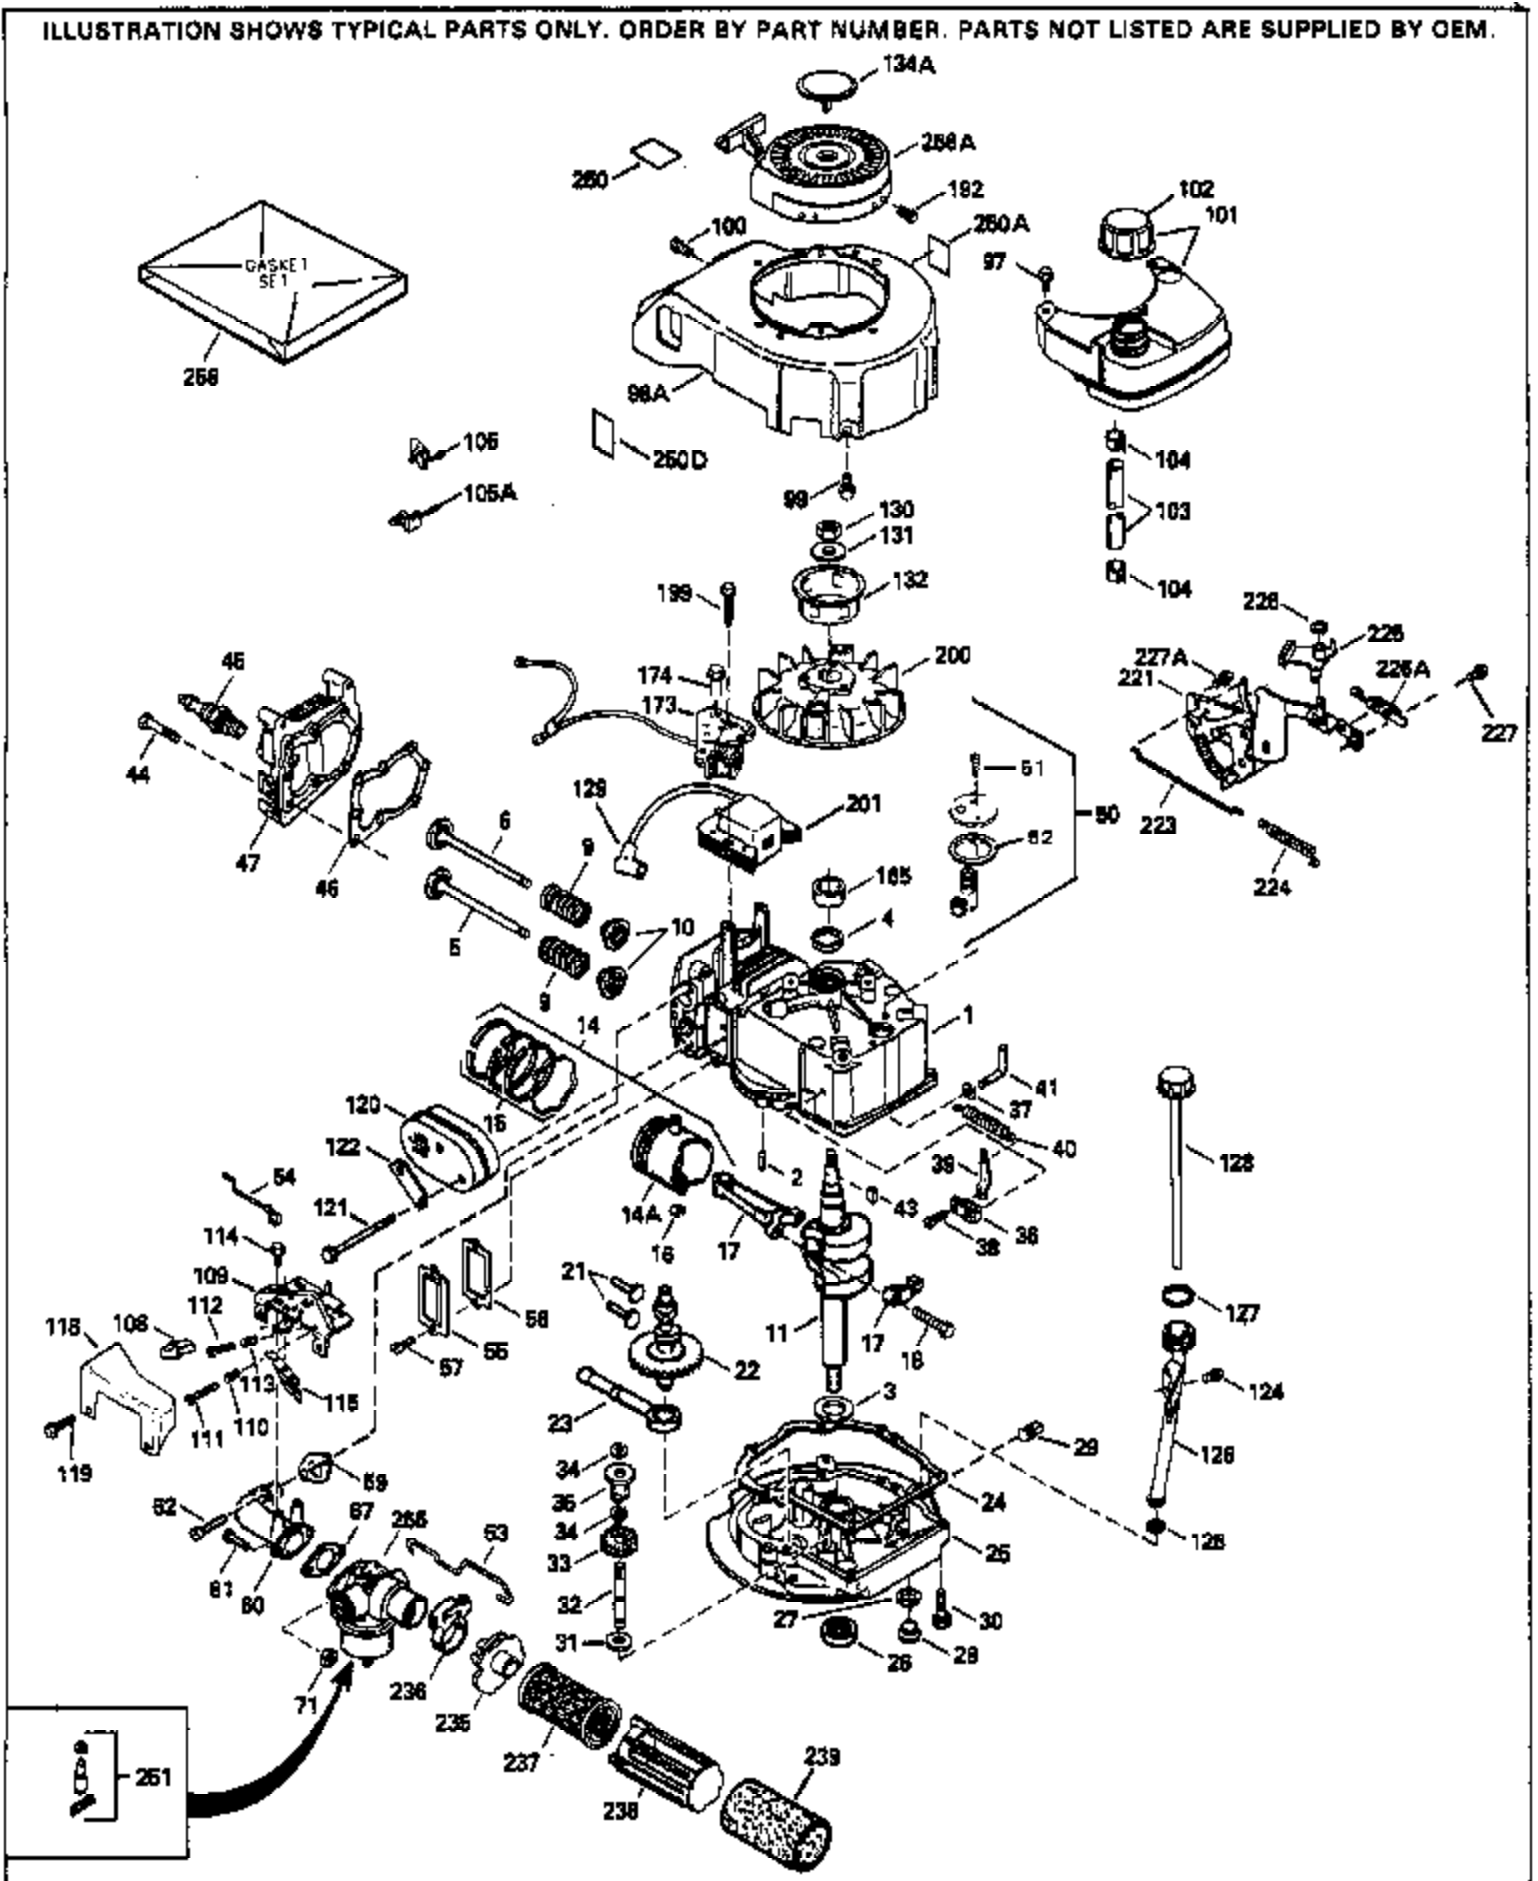

ILLUSTRATION SHOWS TYPICAL PARTS ONLY. ORDER BY PART NUMBER. PARTS NOT LISTED ARE SUPPLIED BY OEM.

Ref #	Part Number	Qty	Description
1	34959		Cylinder Ass'y. (Incl. 2, 4, 50, 51 & 52)
2	26727		Dowel Pin
4	32600		Oil Seal
5	29313C		Exhaust Valve (Std.) (Incl.10)
5	29315C		Exhaust Valve (1/32" OS) (Incl. 10)
6	29314B		Intake Valve (Std.) (Incl. 10)
6	29315C		Intake Valve (1/32" OS) (Incl. 10)
9	31672		Valve Spring
10	31673		Lower Valve Spring Cap
11	34600		Crankshaft
14A	35541		Piston & Pin Ass'y. (Std.) (Incl. 16)
14A	35542		Piston & Pin Ass'y. (.010 OS) (Incl. 16)
14A	35543		Piston & Pin Ass'y. (.020 OS) (Incl. 16)
14	35544		Piston, Pin & Ring Set (Std.)
14	35545		Piston, Pin & Ring Set (.010 OS)
14	35546		Piston, Pin & Ring Set (.020 OS)
15	35547		Ring Set (Std.)
15	35548		Ring Set (.010 OS)
15	35549		Ring Set (.020 OS)
16	20381		Piston Pin Retaining Ring
17	30963B		Connecting Rod (Incl. 18)
18	32610A		Connecting Rod Bolt
21	27241		Valve Lifter
22	33148A		Camshaft (Compression Release)
23	29914		Oil Pump Ass'y.
24	35261		* Mounting Flange Gasket
25	33521C		Mounting Flange (Incl. 26 thru 29, 32 & 187)
26	26208		Oil Seal
28	27244		Oil Drain Plug
30	650488		Screw, 1/4-20 x 1-1/4"
31	35479		Washer
32	30574		Governor Shaft
33	30591		Governor Gear Ass'y. (Incl. 31)
34	29193		Retaining Ring
35	30588A		Governor Spool
36	31335		Governor Lever Clamp
37	28277		Washer
38	650548		Screw, 8-32 x 5/16"
39	31383A		Governor Lever
40	31361		Extension Spring
41	31513		Governor Rod
43	611004		Flywheel Key
44	6021A		Screw, 5/16-18 x 1-1/2"
45	35395		Resistor Spark Plug (RJ19LM)
46	32643A		* Cylinder Head Gasket
47	34335		Cylinder Head
50	34215		Breather Ass'y. (Incl. 51 & 52)
51	30200		Screw, 10-24 x 9/16"
52	32760A		* Breather Gasket
53	34336		Throttle Link
54	34337		Governor Link
55	32755		Valve Spring Box Cover
56	27234A		* Valve Spring Cover Gasket
57	650128		Screw, 10-24 x 1/2"
59	34690A		* Intake Pipe Gasket
60	31384A		Intake Pipe (Incl. 59)
61	6201		Screw, 1/4-28 x 7/8"
62	650451		Screw, 1/4-20 x 1"