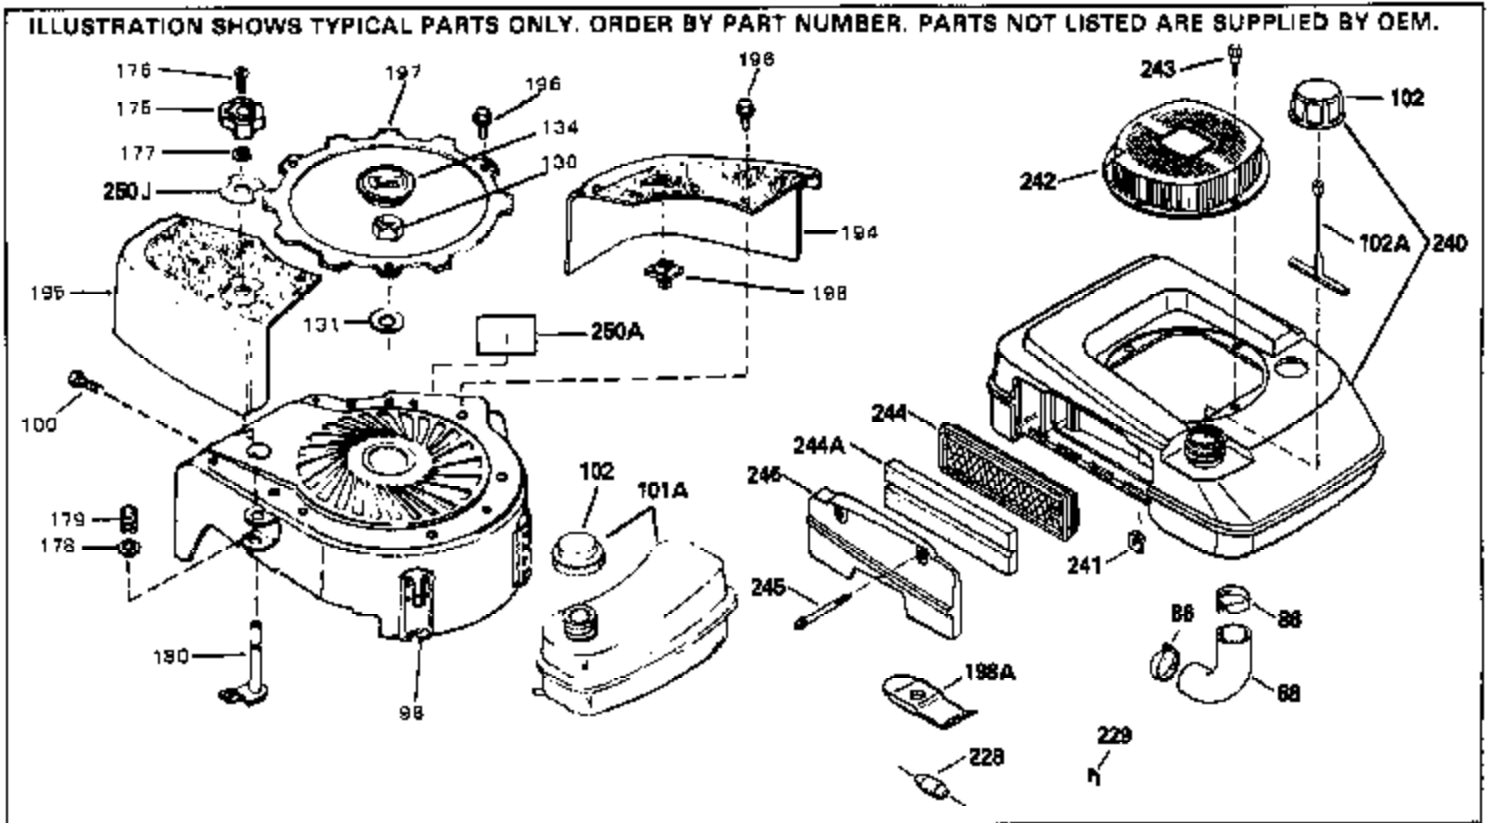

Ref #	Part Number	Qty	Description
51	30200		Screw, 10-24 x 9/16"
92	34231		Ground Wire
98	34480		Blower Housing
100	30200		Screw, 10-24 x 9/16"
102	35355		Fuel Cap
120A	34613		Muffler
121	650795		Screw, 1/4-20 x 2-1/4"
122	33753		Locking Plate
130	650816		Flywheel Nut
131	650815		Belleville Washer
134	34113		Blower Housing Plug
181	33774		P.T.O. Shaft
182	33401		Worm Gear
184	31745		Washer
185	31787		Washer
186	31749		Retaining Ring
187	31744		Oil Seal
188	31747		Washer
189	650492		Screw, 1/4-20 x 2-1/4"
192	650802		Screw, 1/4-20 x 5/8"
256	590531		Side Mount Starter