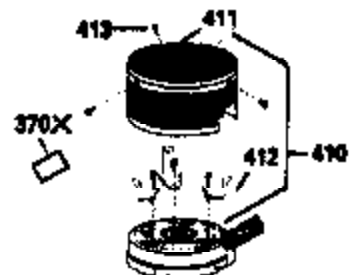

Ref #	Part Number	Qty	Description
238	650932		Screw, 10-32 x 49/64"
239	34338		* Air Cleaner Gasket
241A	35797		Air Cleaner Collar
245A	35066		Air Cleaner Filter
250C	35065		Air Cleaner Cover
260B	35393		Blower Housing
287B	650884		Screw, 8-32 x 1/2"
300B	34369A		Fuel Tank (Incl. 292 & 301A)
301A	35355		Fuel Cap
390B	590635		Rewind Starter

VIEW 3 OF 3