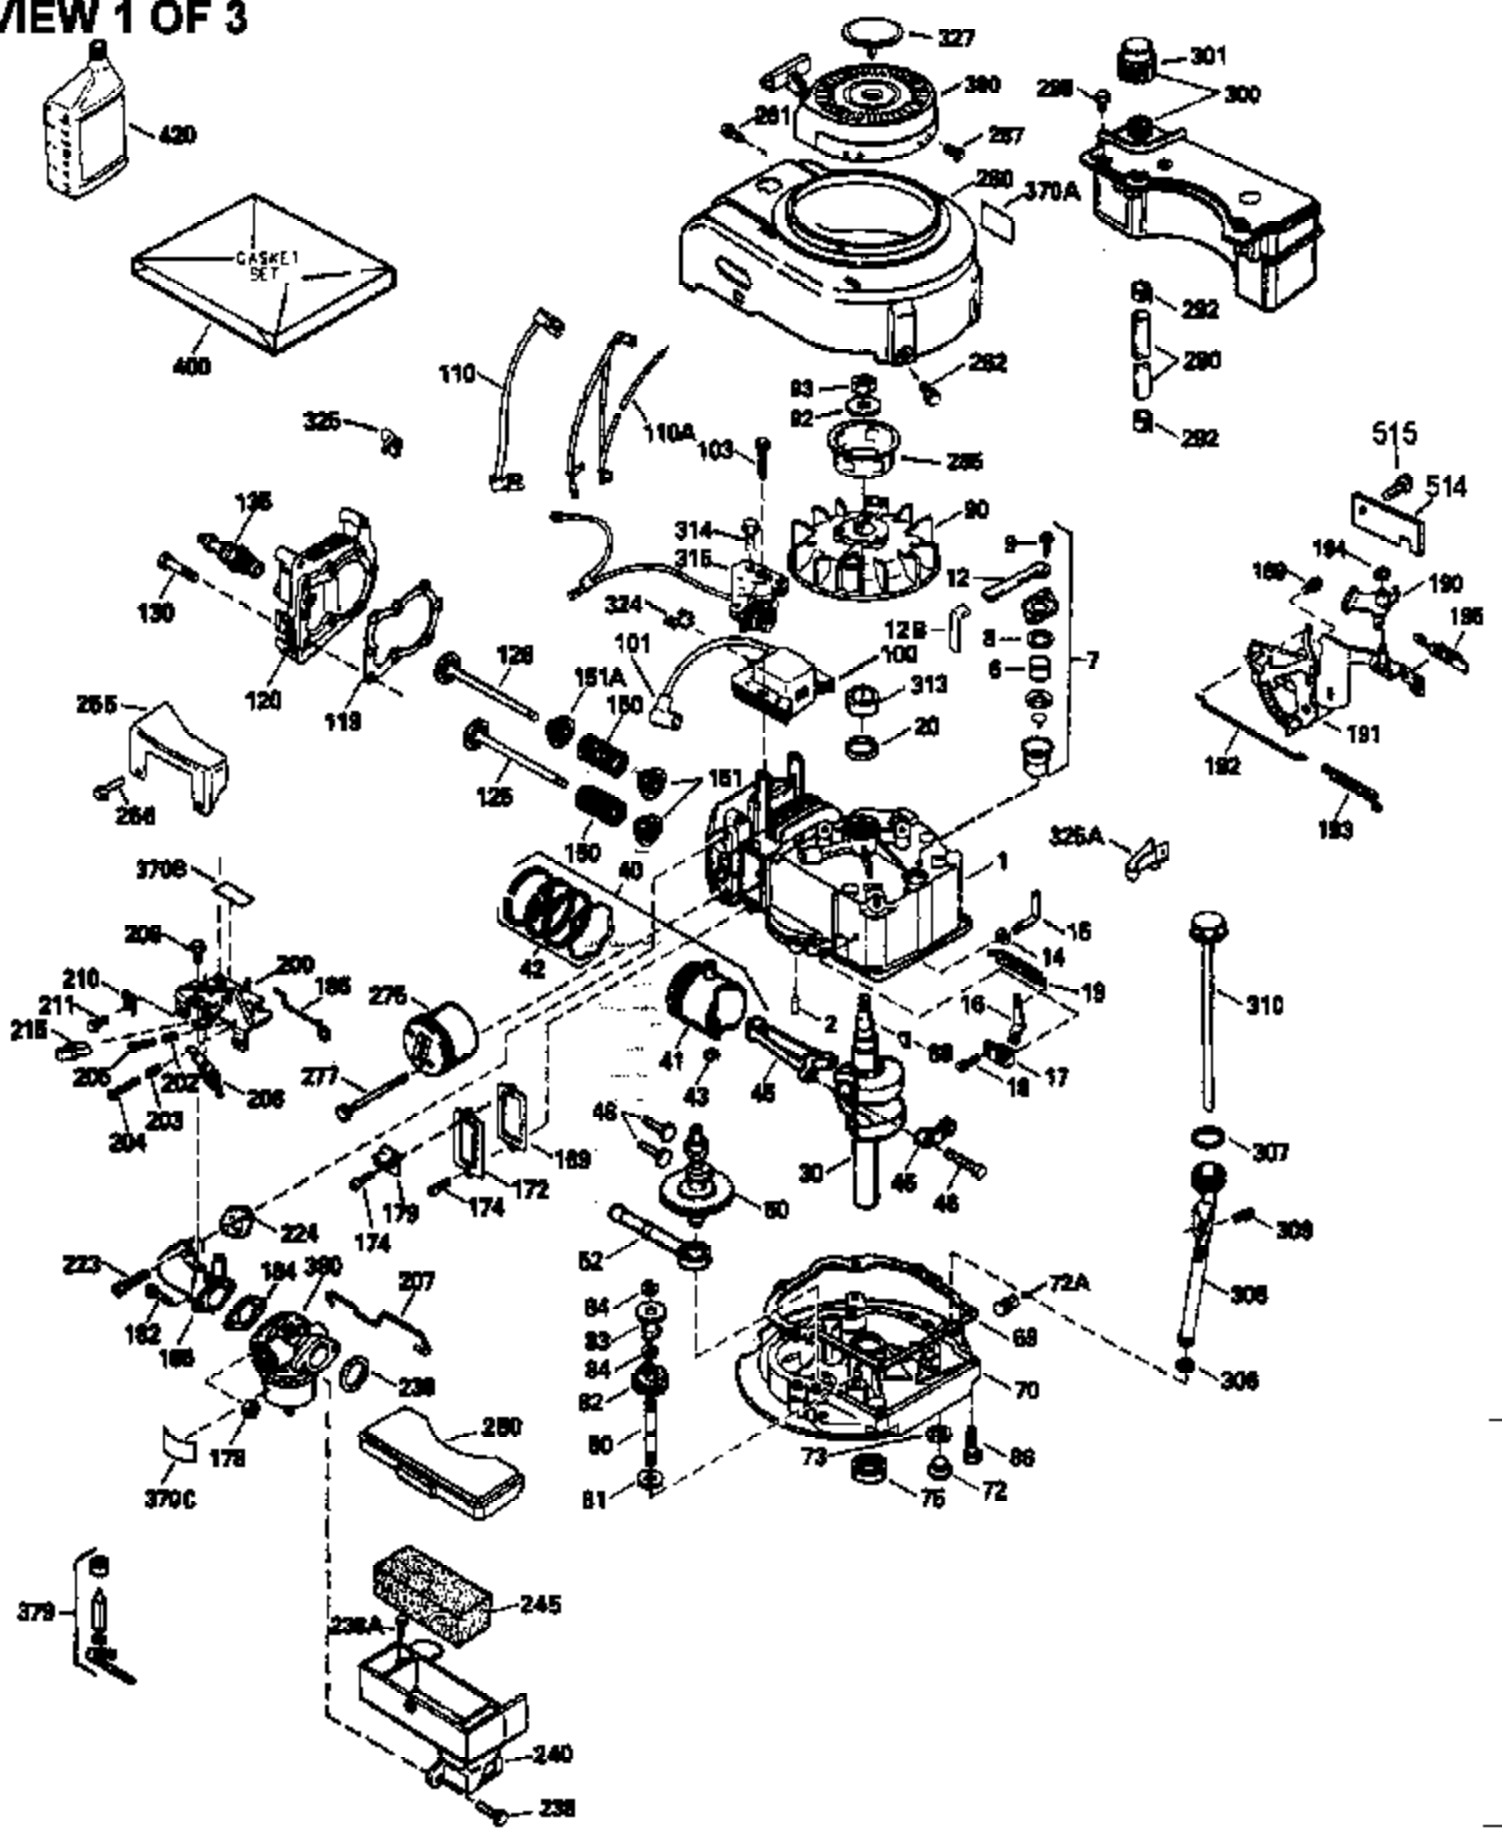

# VIEW 1 OF 3

Ref #	Part Number	Qty	Description
1	34959		Cylinder Ass'y. (Incl. 2, 9 & 20)
2	26727		Dowel Pin
7	34215		Breather Ass'y. (Incl. 8 & 9)
8	32760A		* Breather Gasket
9	30200		Screw, 10-24 x 9/16"
14	28277		Washer
15	31513		Governor Rod
16	31383A		Governor Lever
17	31335		Governor Lever Clamp
18	650548		Screw, 8-32 x 5/16"
19	31361		Extension Spring
20	32600		Oil Seal
30	34600		Crankshaft
40	35544		Piston, Pin & Ring Set (Std.)
40	35545		Piston, Pin & Ring Set (.010 OS)
40	35546		Piston, Pin & Ring Set (.020 OS)
41	35541		Piston & Pin Ass'y. (Std.) (Incl. 43)
41	35542		Piston & Pin Ass'y. (.010 OS) (Incl. 43)
41	35543		Piston & Pin Ass'y. (.020 OS) (Incl. 43)
42	35547		Ring Set (Std.)
42	35548		Ring Set (.010 OS)
42	35549		Ring Set (.020 OS)
43	20381		Piston Pin Retaining Ring
45	30963B		Connecting Rod (Incl. 46)
46	32610A		Connecting Rod Bolt
48	27241		Valve Lifter
50	33148A		Camshaft (Compression Release)
52	29914		Oil Pump Ass'y.
69	35261		* Mounting Flange Gasket
70	33521D		Mounting Flange (Incl. 58 & 72 thru 8 0)
72	30572		Oil Drain Plug (Incl. 73)
73	28833		* Oil Plug Gasket
75	26208		Oil Seal
80	30574		Governor Shaft
81	30590A		Washer
82	30591		Governor Gear Ass'y. (Incl. 81)
83	30588A		Governor Spool
84	29193		Retaining Ring
86	650488		Screw, 1/4-20 x 1-1/4"
89	611004		Flywheel Key
90	611112		Flywheel
92	650815		Belleville Washer
93	650816		Flywheel Nut
100	34443A		Solid State Ignition
101	610118		Spark Plug Cover
103	650814		Screw, Torx T-15, 10-24 x 1"
110	34231		Ground Wire
119	32643A		* Cylinder Head Gasket
120	34335		Cylinder Head
125	29314B		Intake Valve (Std.) (Incl. 151)
125	29315C		Intake Valve (1/32" OS) (Incl. 151)
126	29313C		Exhaust Valve (Std.) (Incl. 151)
126	29315C		Exhaust Valve (1/32" OS) (Incl. 151)
130	6021A		Screw, 5/16-18 x 1-1/2"
135	35395		Resistor Spark Plug (RJ19LM)
150	31672		Valve Spring
151	31673		Lower Valve Spring Cap
169	27234A		* Valve Spring Cover Gasket