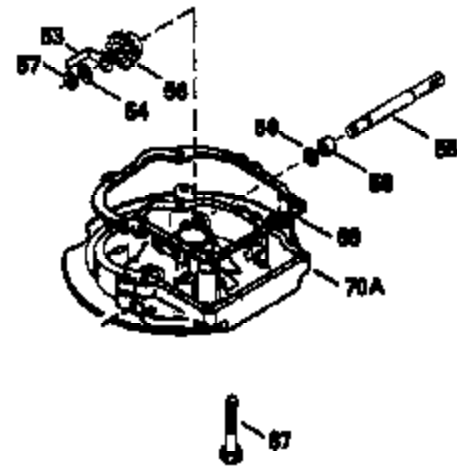

Ref #	Part Number	Qty	Description
238	650932		Screw, 10-32 x 49/64"
239	34338		* Air Cleaner Gasket
241A	35797		Air Cleaner Collar
245A	35066		Air Cleaner Filter
250C	35065		Air Cleaner Cover
260B	35393		Blower Housing
287B	650884		Screw, 8-32 x 1/2"
300B	34369A		Fuel Tank (Incl. 292 & 301A)
301A	35355		Fuel Cap
390B	590635		Rewind Starter

VIEW 3 OF 3