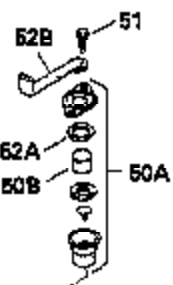

ILLUSTRATION SHOWS TYPICAL PARTS ONLY. ORDER BY PART NUMBER. PARTS NOT LISTED ARE SUPPLIED BY OEM.

Ref #	Part Number	Qty	Description
51	30200		Screw, 10-24 x 9/16"
92	34231		Ground Wire
98	34480		Blower Housing
100	30200		Screw, 10-24 x 9/16"
102	35355		Fuel Cap
120A	33565		Muffler
121	792005		Screw, 1/4-20 x 2-1/2"
122	33753		Locking Plate
130	650816		Flywheel Nut
131	650815		Belleville Washer
134	34113		Blower Housing Plug
192	650802		Screw, 1/4-20 x 5/8"
256	590531		Side Mount Starter