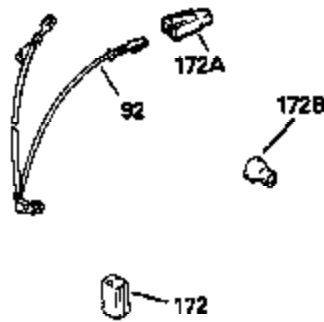

ILLUSTRATION SHOWS TYPICAL PARTS ONLY. ORDER BY PART NUMBER. PARTS NOT LISTED ARE SUPPLIED BY OEM.

Ref #	Part Number	Qty	Description
51	30200		Screw, 10-24 x 9/16"
92	34231		Ground Wire
98	34480		Blower Housing
100	30200		Screw, 10-24 x 9/16"
102	35355		Fuel Cap
120A	33565		Muffler
121	792005		Screw, 1/4-20 x 2-1/2"
122	33753		Locking Plate
130	650816		Flywheel Nut
131	650815		Belleville Washer
134	34113		Blower Housing Plug
192	650802		Screw, 1/4-20 x 5/8"
256	590531		Side Mount Starter