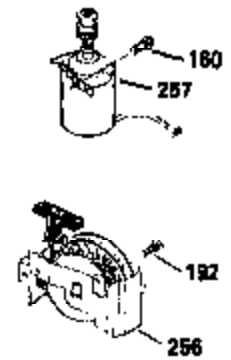

ILLUSTRATION SHOWS TYPICAL PARTS ONLY. ORDER BY PART NUMBER. PARTS NOT LISTED ARE SUPPLIED BY OEM.

Ref #	Part Number	Qty	Description
51	30200		Screw, 10-24 x 9/16"
92	34231		Ground Wire
98	34480		Blower Housing
100	30200		Screw, 10-24 x 9/16"
102	35355		Fuel Cap
120A	33565		Muffler
121	792005		Screw, 1/4-20 x 2-1/2"
122	33753		Locking Plate
130	650816		Flywheel Nut
131	650815		Belleville Washer
134	34113		Blower Housing Plug
192	650802		Screw, 1/4-20 x 5/8"
256	590531		Side Mount Starter